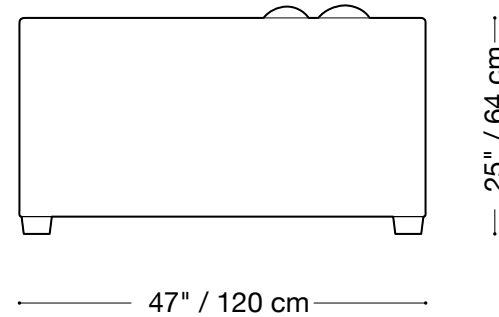

Available in custom sizes to fit your apartment in both leather and fabric.

MONTAUK SOFA

Modern Lounge

Love seat

Length 79" / 201 cm

Depth 47" / 120 cm

Height 25" / 64 cm

Available in custom sizes to fit your apartment in both leather and fabric.

MONTAUK SOFA

Modern Lounge

Chair

Length 50" / 127 cm

Depth 47" / 120 cm

Height 25" / 64 cm

Available in custom sizes to fit your apartment in both leather and fabric.

MONTAUK SOFA

Modern Lounge

Lounge sectional

Length 126" x 84" / 320 cm x 213 cm

Depth 47" / 120 cm

Height 25" / 64 cm

Available in custom sizes to fit your apartment in both leather and fabric.

126" / 320 cm

126" / 320 cm

84" / 213 cm

25" / 64 cm