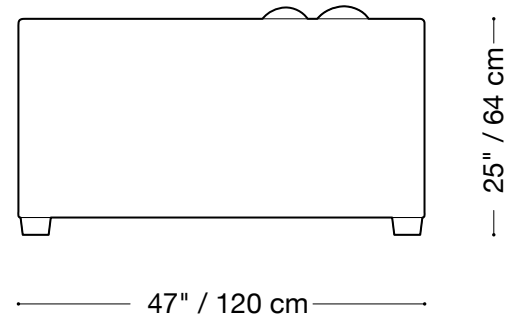

Available in custom sizes to fit your apartment in both leather and fabric.

MONTAUK SOFA

Modern Lounge

Love seat

Length 79" / 201 cm

Depth 47" / 120 cm

Height 25" / 64 cm

Available in custom sizes to fit your apartment in both leather and fabric.

MONTAUK SOFA

Modern Lounge

Chair

Length 50" / 127 cm

Depth 47" / 120 cm

Height 25" / 64 cm

Available in custom sizes to fit your apartment in both leather and fabric.

MONTAUK SOFA

Modern Lounge

Lounge sectional

Length 126" x 84" / 320 cm x 213 cm

Depth 47" / 120 cm

Height 25" / 64 cm

Available in custom sizes to fit your apartment in both leather and fabric.

126" / 320 cm

126" / 320 cm

84" / 213 cm

25" / 64 cm