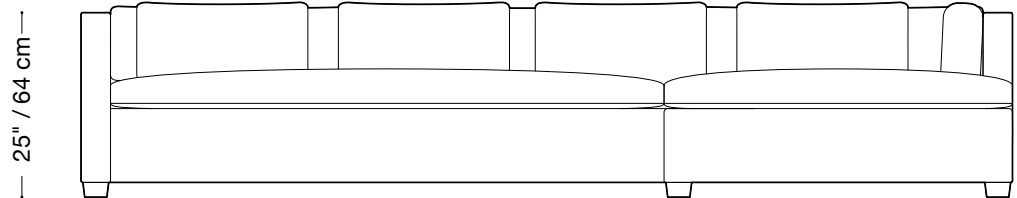

MONTAUK SOFA

Modern Lounge

Chair

Length 50" / 127 cm

Depth 47" / 120 cm

Height 25" / 64 cm

Available in custom sizes to fit your apartment in both leather and fabric.

MONTAUK SOFA

Modern Lounge

Lounge sectional

Length 126" x 84" / 320 cm x 213 cm

Depth 47" / 120 cm

Height 25" / 64 cm

Available in custom sizes to fit your apartment in both leather and fabric.

126" / 320 cm

126" / 320 cm

84" / 213 cm

25" / 64 cm