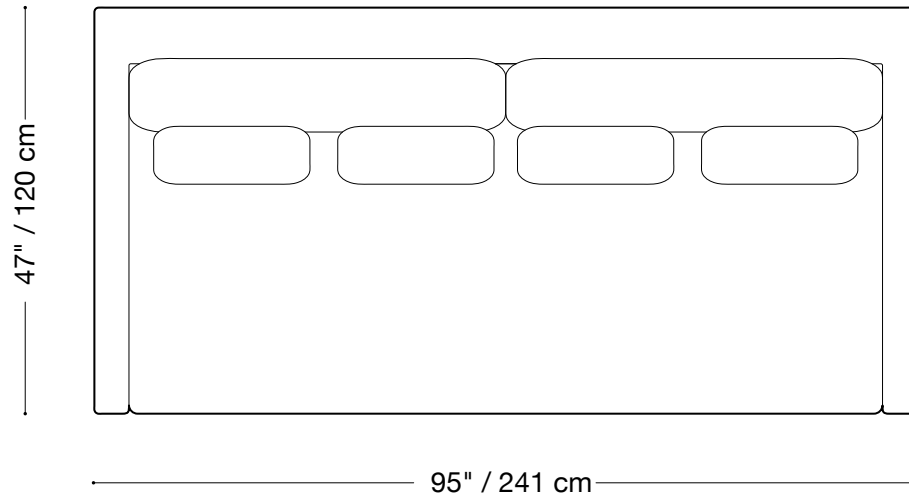

MONTAUK SOFA

Modern Lounge

MONTAUK SOFA

Modern Lounge

Sofa

Length 95" / 241 cm

Depth 47" / 120 cm

Height 25" / 64 cm

Available in custom sizes to fit your apartment in both leather and fabric.

MONTAUK SOFA

Modern Lounge

Love seat

Length 79" / 201 cm

Depth 47" / 120 cm

Height 25" / 64 cm

Available in custom sizes to fit your apartment in both leather and fabric.

Modern Lounge

Lounge sectional

Length 126" x 84" / 320 cm x 213 cm

Depth 47" / 120 cm

Height 25" / 64 cm

Available in custom sizes to fit your apartment in both leather and fabric.

126" / 320 cm

126" / 320 cm

84" / 213 cm

25" / 64 cm