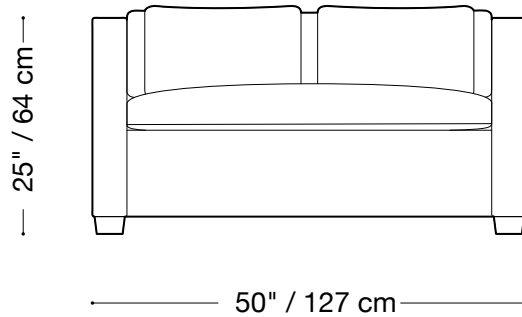

Available in custom sizes to fit your apartment in both leather and fabric.

MONTAUK SOFA

Modern Lounge

Love seat

Length 79" / 201 cm

Depth 47" / 120 cm

Height 25" / 64 cm

Available in custom sizes to fit your apartment in both leather and fabric.

MONTAUK SOFA

Modern Lounge

Chair

Length 50" / 127 cm

Depth 47" / 120 cm

Height 25" / 64 cm

Available in custom sizes to fit your apartment in both leather and fabric.

MONTAUK SOFA

Modern Lounge

Lounge sectional

Length 126" x 84" / 320 cm x 213 cm

Depth 47" / 120 cm

Height 25" / 64 cm

Available in custom sizes to fit your apartment in both leather and fabric.

126" / 320 cm

126" / 320 cm

84" / 213 cm

25" / 64 cm