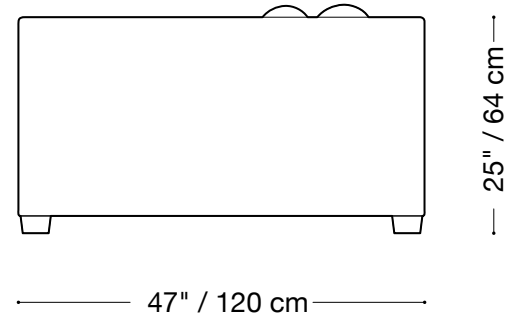

MONTAUK SOFA

Modern Lounge

MONTAUK SOFA

Modern Lounge

Sofa

Length 95" / 241 cm

Depth 47" / 120 cm

Height 25" / 64 cm

Available in custom sizes to fit your apartment in both leather and fabric.

MONTAUK SOFA

Modern Lounge

Love seat

Length 79" / 201 cm

Depth 47" / 120 cm

Height 25" / 64 cm

Available in custom sizes to fit your apartment in both leather and fabric.

Modern Lounge

Lounge sectional

Length 126" x 84" / 320 cm x 213 cm

Depth 47" / 120 cm

Height 25" / 64 cm

Available in custom sizes to fit your apartment in both leather and fabric.

126" / 320 cm

126" / 320 cm

84" / 213 cm

25" / 64 cm