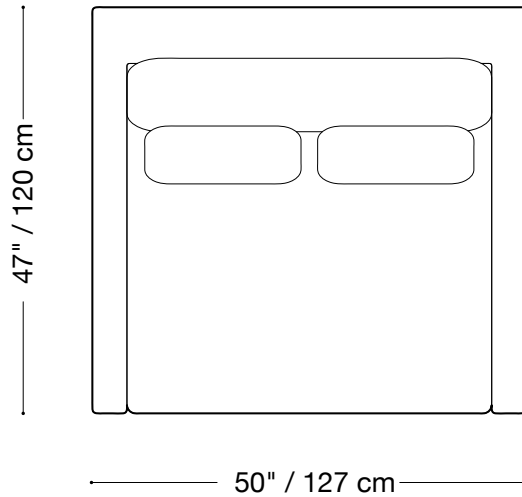

Available in custom sizes to fit your apartment in both leather and fabric.

MONTAUK SOFA

Modern Lounge

Love seat

Length 79" / 201 cm

Depth 47" / 120 cm

Height 25" / 64 cm

Available in custom sizes to fit your apartment in both leather and fabric.

MONTAUK SOFA

Modern Lounge

Chair

Length 50" / 127 cm

Depth 47" / 120 cm

Height 25" / 64 cm

Available in custom sizes to fit your apartment in both leather and fabric.

MONTAUK SOFA

Modern Lounge

Lounge sectional

Length 126" x 84" / 320 cm x 213 cm

Depth 47" / 120 cm

Height 25" / 64 cm

Available in custom sizes to fit your apartment in both leather and fabric.

126" / 320 cm

126" / 320 cm

84" / 213 cm

25" / 64 cm