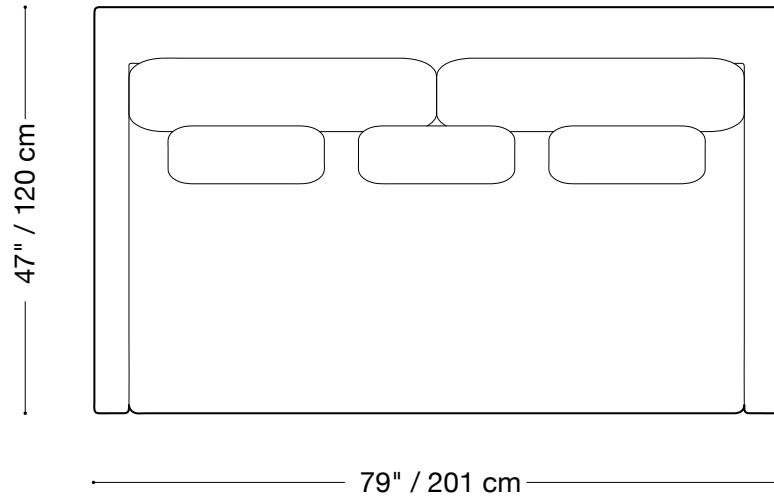

Available in custom sizes to fit your apartment in both leather and fabric.

MONTAUK SOFA

Modern Lounge

Love seat

Length 79" / 201 cm

Depth 47" / 120 cm

Height 25" / 64 cm

Available in custom sizes to fit your apartment in both leather and fabric.

MONTAUK SOFA

Modern Lounge

Chair

Length 50" / 127 cm

Depth 47" / 120 cm

Height 25" / 64 cm

Available in custom sizes to fit your apartment in both leather and fabric.

MONTAUK SOFA

Modern Lounge

Lounge sectional

Length 126" x 84" / 320 cm x 213 cm

Depth 47" / 120 cm

Height 25" / 64 cm

Available in custom sizes to fit your apartment in both leather and fabric.

126" / 320 cm

126" / 320 cm

84" / 213 cm

25" / 64 cm