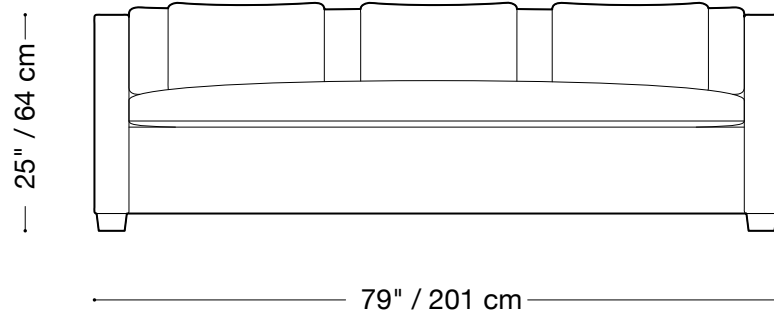

Available in custom sizes to fit your apartment in both leather and fabric.

MONTAUK SOFA

Modern Lounge

Love seat

Length 79" / 201 cm

Depth 47" / 120 cm

Height 25" / 64 cm

Available in custom sizes to fit your apartment in both leather and fabric.

MONTAUK SOFA

Modern Lounge

Chair

Length 50" / 127 cm

Depth 47" / 120 cm

Height 25" / 64 cm

Available in custom sizes to fit your apartment in both leather and fabric.

MONTAUK SOFA

Modern Lounge

Lounge sectional

Length 126" x 84" / 320 cm x 213 cm

Depth 47" / 120 cm

Height 25" / 64 cm

Available in custom sizes to fit your apartment in both leather and fabric.

126" / 320 cm

126" / 320 cm

84" / 213 cm

25" / 64 cm