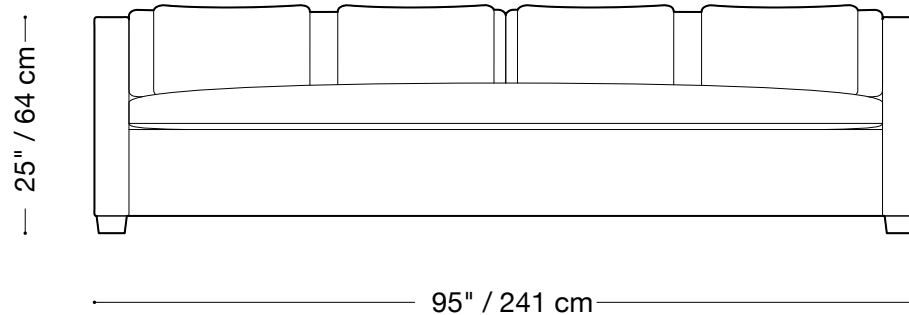

MONTAUK SOFA

Modern Lounge

MONTAUK SOFA

Modern Lounge

Sofa

Length 95" / 241 cm

Depth 47" / 120 cm

Height 25" / 64 cm

Available in custom sizes to fit your apartment in both leather and fabric.

MONTAUK SOFA

Modern Lounge

Love seat

Length 79" / 201 cm

Depth 47" / 120 cm

Height 25" / 64 cm

Available in custom sizes to fit your apartment in both leather and fabric.

MONTAUK SOFA

Modern Lounge

Chair

Length 50" / 127 cm

Depth 47" / 120 cm

Height 25" / 64 cm

Available in custom sizes to fit your apartment in both leather and fabric.

MONTAUK SOFA

Modern Lounge

Lounge sectional

Length 126" x 84" / 320 cm x 213 cm

Depth 47" / 120 cm

Height 25" / 64 cm

Available in custom sizes to fit your apartment in both leather and fabric.

126" / 320 cm

126" / 320 cm