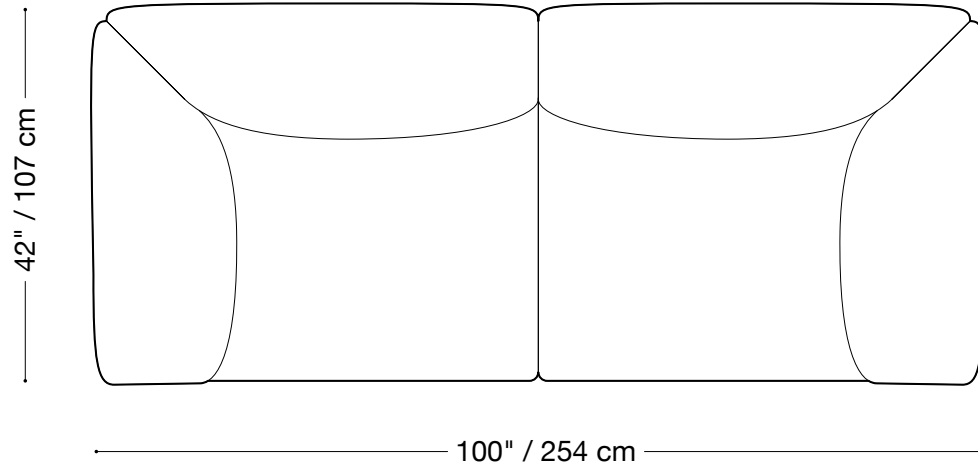

MONTAUK SOFA

Robin

MONTAUK SOFA

Robin

Sofa

Length 134" / 340 cm
Depth 42" / 107 cm
Height 29" / 74 cm

The Robin sofa is available in fabric and leather.

Composed of modular units, multiple configurations possible.

MONTAUK SOFA

Robin

Loveseat

Length 100" / 254 cm
Depth 42" / 107 cm
Height 29" / 74 cm

The Robin sofa is available in fabric and leather.

Composed of modular units, multiple configurations possible.

MONTAUK SOFA

Robin

Chair

Length 66" / 168 cm
Depth 42" / 107 cm
Height 29" / 74 cm

The Robin sofa is available in fabric and leather.

Composed of modular units, multiple configurations possible.