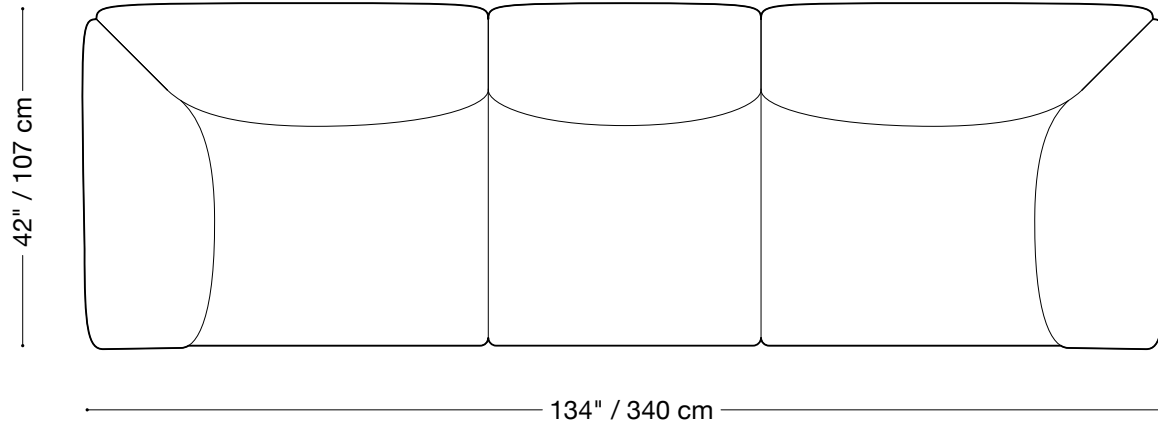

MONTAUK SOFA

Robin

MONTAUK SOFA

Robin

Sofa

Length 134" / 340 cm
Depth 42" / 107 cm
Height 29" / 74 cm

The Robin sofa is available in fabric and leather.

Composed of modular units, multiple configurations possible.

MONTAUK SOFA

Robin

Loveseat

Length 100" / 254 cm
Depth 42" / 107 cm
Height 29" / 74 cm

The Robin sofa is available in fabric and leather.

Composed of modular units, multiple configurations possible.

MONTAUK SOFA

Robin

Chair

Length 66" / 168 cm
Depth 42" / 107 cm
Height 29" / 74 cm

The Robin sofa is available in fabric and leather.

Composed of modular units, multiple configurations possible.