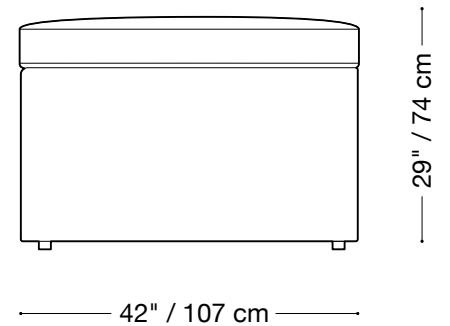

MONTAUK SOFA

Robin

MONTAUK SOFA

Robin

Sofa

Length 134" / 340 cm
Depth 42" / 107 cm
Height 29" / 74 cm

The Robin sofa is available in fabric and leather.

Composed of modular units, multiple configurations possible.

MONTAUK SOFA

Robin

Loveseat

Length 100" / 254 cm
Depth 42" / 107 cm
Height 29" / 74 cm

The Robin sofa is available in fabric and leather.

Composed of modular units, multiple configurations possible.

MONTAUK SOFA

Robin

Chair

Length 66" / 168 cm
Depth 42" / 107 cm
Height 29" / 74 cm

The Robin sofa is available in fabric and leather.

Composed of modular units, multiple configurations possible.