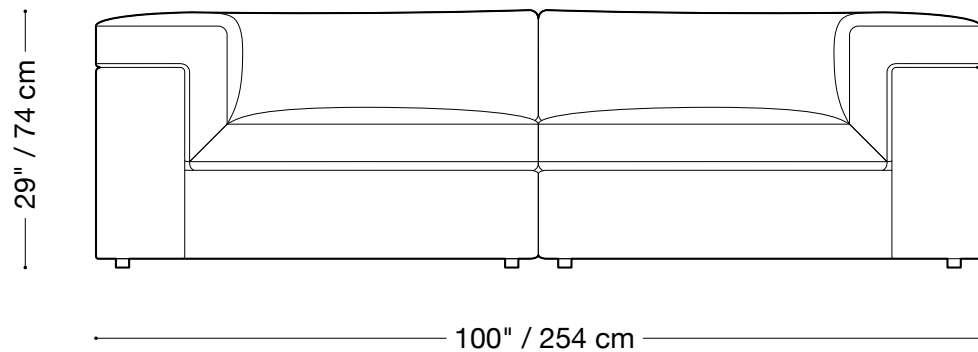

MONTAUK SOFA

Robin

MONTAUK SOFA

Robin

Sofa

Length 134" / 340 cm
Depth 42" / 107 cm
Height 29" / 74 cm

The Robin sofa is available in fabric and leather.

Composed of modular units, multiple configurations possible.

MONTAUK SOFA

Robin

Loveseat

Length 100" / 254 cm
Depth 42" / 107 cm
Height 29" / 74 cm

The Robin sofa is available in fabric and leather.

Composed of modular units, multiple configurations possible.

MONTAUK SOFA

Robin

Chair

Length 66" / 168 cm
Depth 42" / 107 cm
Height 29" / 74 cm

The Robin sofa is available in fabric and leather.

Composed of modular units, multiple configurations possible.