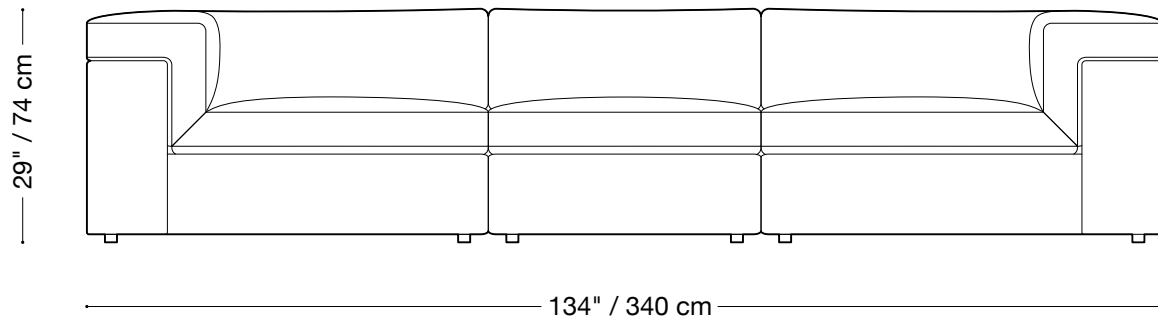

MONTAUK SOFA

Robin

MONTAUK SOFA

Robin

Sofa

Length 134" / 340 cm
Depth 42" / 107 cm
Height 29" / 74 cm

The Robin sofa is available in fabric and leather.

Composed of modular units, multiple configurations possible.

MONTAUK SOFA

Robin

Loveseat

Length 100" / 254 cm
Depth 42" / 107 cm
Height 29" / 74 cm

The Robin sofa is available in fabric and leather.

Composed of modular units, multiple configurations possible.

MONTAUK SOFA

Robin

Chair

Length 66" / 168 cm
Depth 42" / 107 cm
Height 29" / 74 cm

The Robin sofa is available in fabric and leather.

Composed of modular units, multiple configurations possible.