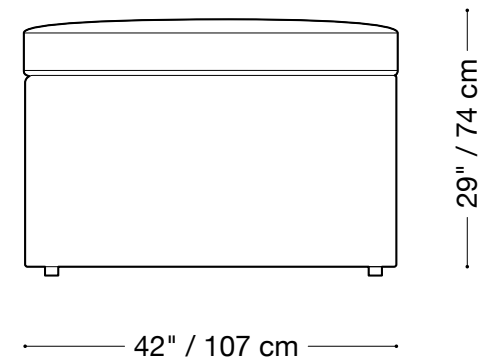

MONTAUK SOFA

Robin

MONTAUK SOFA

Robin

Sofa

Length 134" / 340 cm
Depth 42" / 107 cm
Height 29" / 74 cm

The Robin sofa is available in fabric and leather.

Composed of modular units, multiple configurations possible.

MONTAUK SOFA

Robin

Loveseat

Length 100" / 254 cm
Depth 42" / 107 cm
Height 29" / 74 cm

The Robin sofa is available in fabric and leather.

Composed of modular units, multiple configurations possible.

MONTAUK SOFA

Robin

Chair

Length 66" / 168 cm
Depth 42" / 107 cm
Height 29" / 74 cm

The Robin sofa is available in fabric and leather.

Composed of modular units, multiple configurations possible.