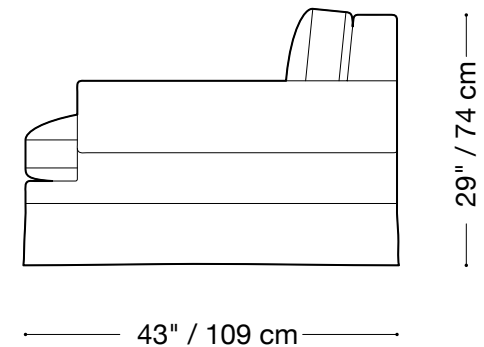

## Sofa

Length 98" / 249 cm

Depth 43" / 109 cm

Height 29" / 74 cm

Available in custom sizes to fit your apartment in both leather and fabric.

Upholstery upgrades available.

## Love seat

Length 88" / 224 cm

Depth 43" / 109 cm

Height 29" / 74 cm

Available in custom sizes to fit your apartment in both leather and fabric.  
Upholstery upgrades available.

## Chair

Length 56" / 142 cm

Depth 43" / 109 cm

Height 29" / 74 cm

Available in custom sizes to fit your apartment in both leather and fabric.  
Upholstery upgrades available.

## Queen sleeper

Length 90" / 229 cm

Depth 43" / 109 cm

Height 29" / 74 cm

Available in custom sizes to fit your apartment in both leather and fabric.  
Upholstery upgrades available.