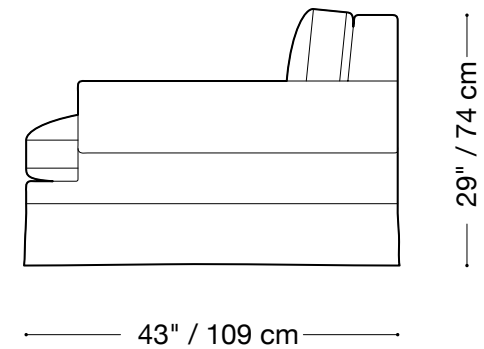

## Queen sleeper

Length 90" / 229 cm

Depth 43" / 109 cm

Height 29" / 74 cm

Available in custom sizes to fit your apartment in both leather and fabric.  
Upholstery upgrades available.

## Double sleeper

Length 82" / 208 cm

Depth 43" / 109 cm

Height 29" / 74 cm

Available in custom sizes to fit your apartment in both leather and fabric.  
Upholstery upgrades available.