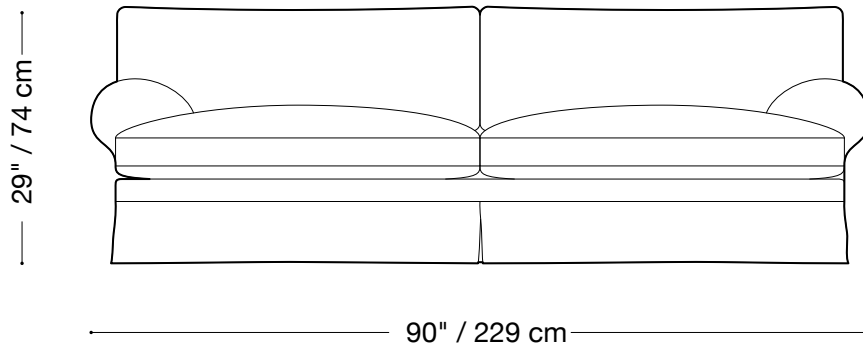

## Chair

Length 56" / 142 cm

Depth 43" / 109 cm

Height 29" / 74 cm

Available in custom sizes to fit your apartment in both leather and fabric.  
Upholstery upgrades available.

## Queen sleeper

Length 90" / 229 cm

Depth 43" / 109 cm

Height 29" / 74 cm

Available in custom sizes to fit your apartment in both leather and fabric.  
Upholstery upgrades available.