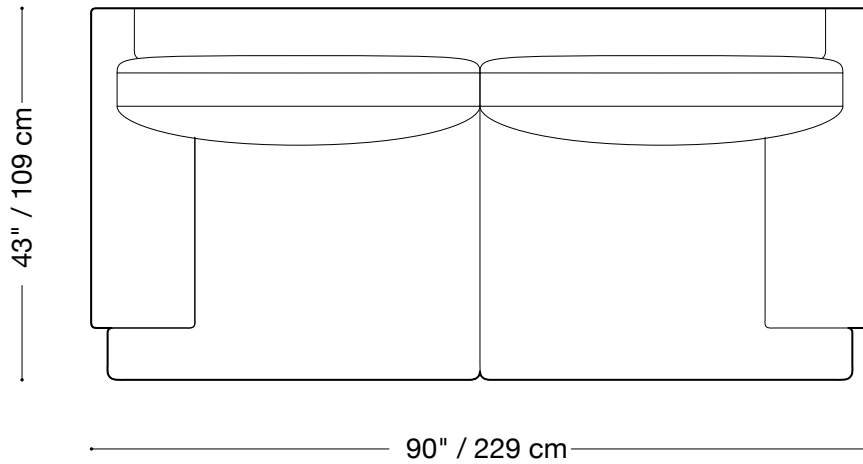

## Queen sleeper

Length 90" / 229 cm

Depth 43" / 109 cm

Height 29" / 74 cm

Available in custom sizes to fit your apartment in both leather and fabric.  
Upholstery upgrades available.