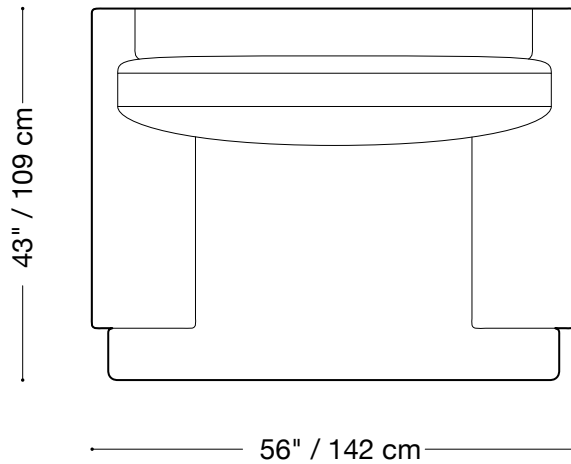

## Sofa

Length 98" / 249 cm

Depth 43" / 109 cm

Height 29" / 74 cm

Available in custom sizes to fit your apartment in both leather and fabric.

Upholstery upgrades available.

## Love seat

Length 88" / 224 cm

Depth 43" / 109 cm

Height 29" / 74 cm

Available in custom sizes to fit your apartment in both leather and fabric.  
Upholstery upgrades available.

## Chair

Length 56" / 142 cm

Depth 43" / 109 cm

Height 29" / 74 cm

Available in custom sizes to fit your apartment in both leather and fabric.  
Upholstery upgrades available.

## Queen sleeper

Length 90" / 229 cm

Depth 43" / 109 cm

Height 29" / 74 cm

Available in custom sizes to fit your apartment in both leather and fabric.  
Upholstery upgrades available.