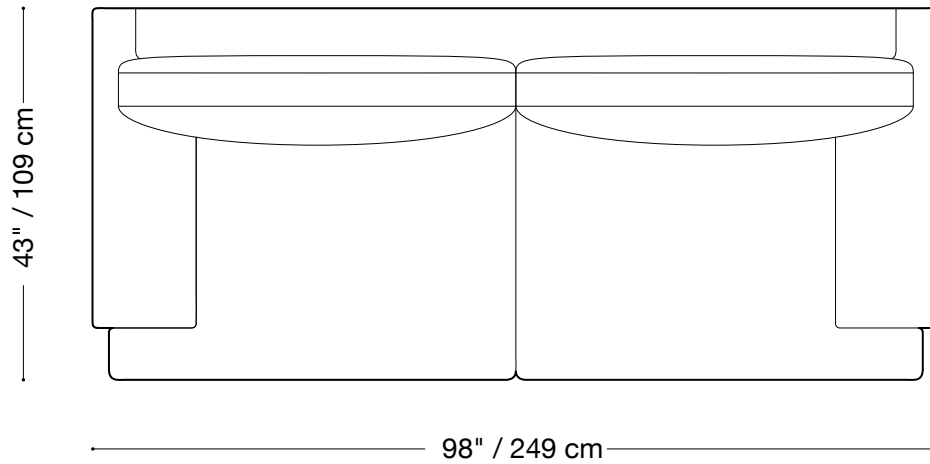

## Sofa

Length 98" / 249 cm

Depth 43" / 109 cm

Height 29" / 74 cm

Available in custom sizes to fit your apartment in both leather and fabric.

Upholstery upgrades available.

## Love seat

Length 88" / 224 cm

Depth 43" / 109 cm

Height 29" / 74 cm

Available in custom sizes to fit your apartment in both leather and fabric.  
Upholstery upgrades available.

## Queen sleeper

Length 90" / 229 cm

Depth 43" / 109 cm

Height 29" / 74 cm

Available in custom sizes to fit your apartment in both leather and fabric.  
Upholstery upgrades available.