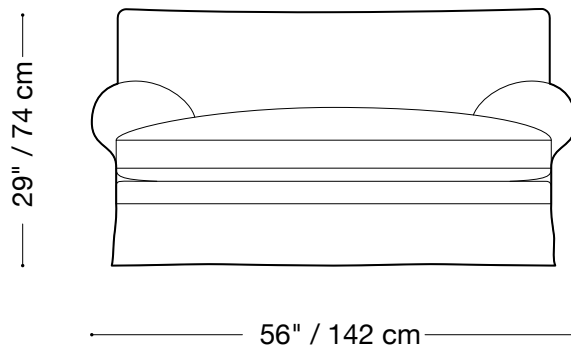

## Love seat

Length 88" / 224 cm

Depth 43" / 109 cm

Height 29" / 74 cm

Available in custom sizes to fit your apartment in both leather and fabric.  
Upholstery upgrades available.

## Chair

Length 56" / 142 cm

Depth 43" / 109 cm

Height 29" / 74 cm

Available in custom sizes to fit your apartment in both leather and fabric.  
Upholstery upgrades available.

## Queen sleeper

Length 90" / 229 cm

Depth 43" / 109 cm

Height 29" / 74 cm

Available in custom sizes to fit your apartment in both leather and fabric.  
Upholstery upgrades available.