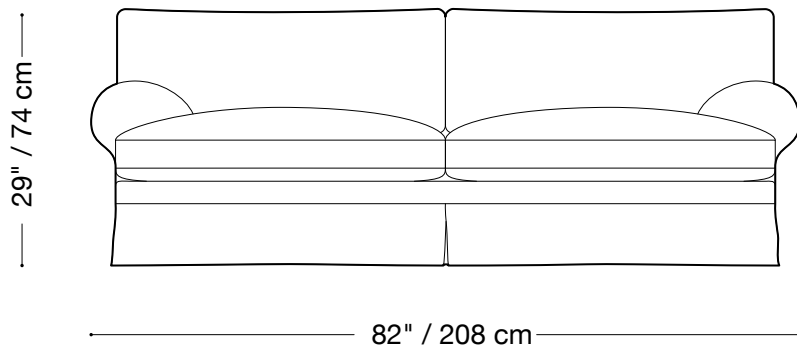

## Chair

Length 56" / 142 cm

Depth 43" / 109 cm

Height 29" / 74 cm

Available in custom sizes to fit your apartment in both leather and fabric.  
Upholstery upgrades available.

## Queen sleeper

Length 90" / 229 cm

Depth 43" / 109 cm

Height 29" / 74 cm

Available in custom sizes to fit your apartment in both leather and fabric.  
Upholstery upgrades available.

## Double sleeper

Length 82" / 208 cm

Depth 43" / 109 cm

Height 29" / 74 cm

Available in custom sizes to fit your apartment in both leather and fabric.  
Upholstery upgrades available.