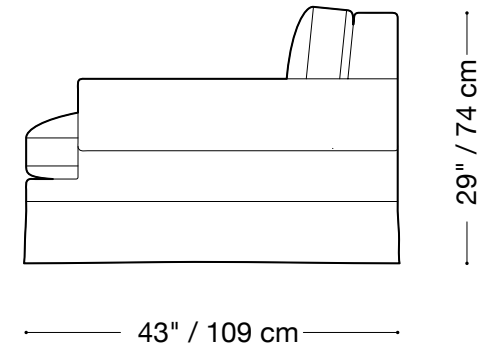

## Chair

Length 56" / 142 cm

Depth 43" / 109 cm

Height 29" / 74 cm

Available in custom sizes to fit your apartment in both leather and fabric.  
Upholstery upgrades available.

## Queen sleeper

Length 90" / 229 cm

Depth 43" / 109 cm

Height 29" / 74 cm

Available in custom sizes to fit your apartment in both leather and fabric.  
Upholstery upgrades available.