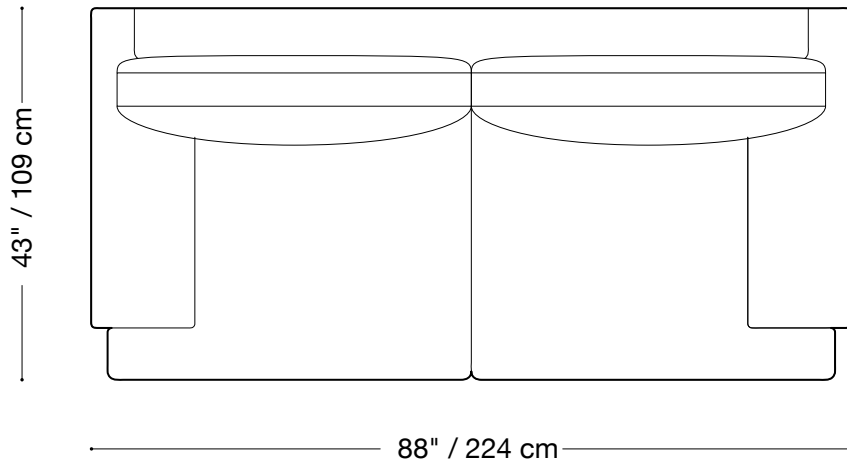

## Sofa

Length 98" / 249 cm

Depth 43" / 109 cm

Height 29" / 74 cm

Available in custom sizes to fit your apartment in both leather and fabric.

Upholstery upgrades available.

## Love seat

Length 88" / 224 cm

Depth 43" / 109 cm

Height 29" / 74 cm

Available in custom sizes to fit your apartment in both leather and fabric.  
Upholstery upgrades available.

## Queen sleeper

Length 90" / 229 cm

Depth 43" / 109 cm

Height 29" / 74 cm

Available in custom sizes to fit your apartment in both leather and fabric.  
Upholstery upgrades available.