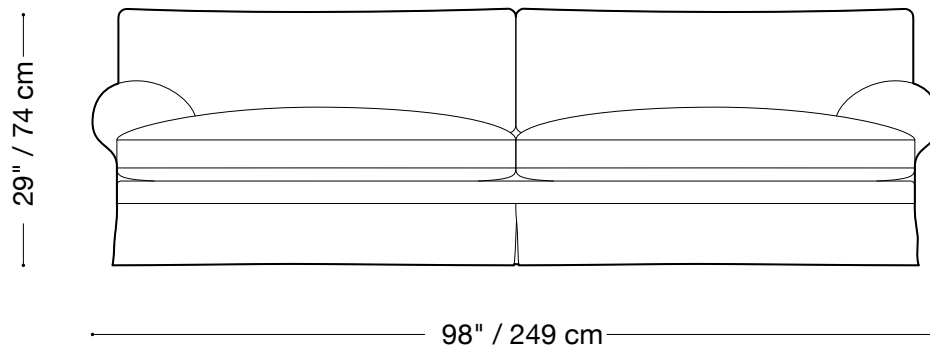

## Sofa

Length 98" / 249 cm

Depth 43" / 109 cm

Height 29" / 74 cm

Available in custom sizes to fit your apartment in both leather and fabric.

Upholstery upgrades available.

## Love seat

Length 88" / 224 cm

Depth 43" / 109 cm

Height 29" / 74 cm

Available in custom sizes to fit your apartment in both leather and fabric.  
Upholstery upgrades available.

## Queen sleeper

Length 90" / 229 cm

Depth 43" / 109 cm

Height 29" / 74 cm

Available in custom sizes to fit your apartment in both leather and fabric.  
Upholstery upgrades available.