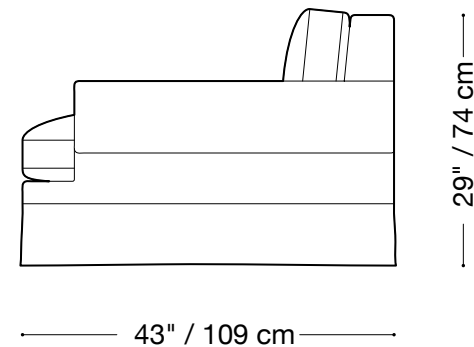

## Love seat

Length 88" / 224 cm

Depth 43" / 109 cm

Height 29" / 74 cm

Available in custom sizes to fit your apartment in both leather and fabric.  
Upholstery upgrades available.

## Chair

Length 56" / 142 cm

Depth 43" / 109 cm

Height 29" / 74 cm

Available in custom sizes to fit your apartment in both leather and fabric.  
Upholstery upgrades available.