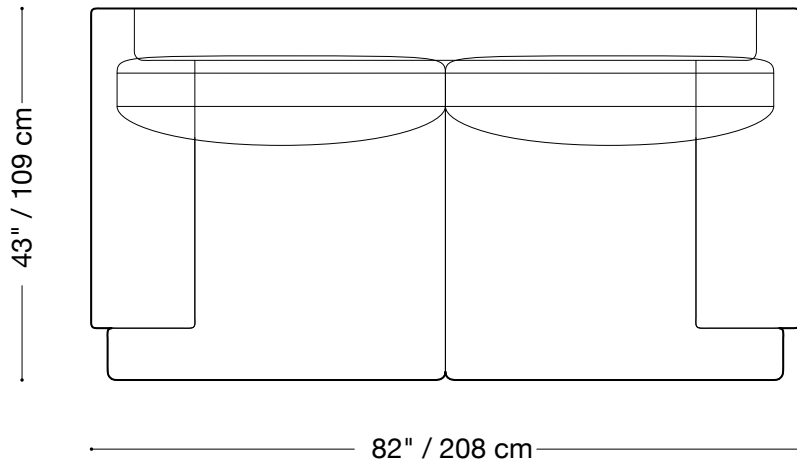

## Queen sleeper

Length 90" / 229 cm

Depth 43" / 109 cm

Height 29" / 74 cm

Available in custom sizes to fit your apartment in both leather and fabric.  
Upholstery upgrades available.

## Double sleeper

Length 82" / 208 cm

Depth 43" / 109 cm

Height 29" / 74 cm

Available in custom sizes to fit your apartment in both leather and fabric.  
Upholstery upgrades available.

## Sectional

Length 124" x 124" / 315 cm x 315 cm

Depth 43" / 109 cm

Height 29" / 74 cm

Available in custom sizes to fit your apartment in both leather and fabric.  
Upholstery upgrades available.