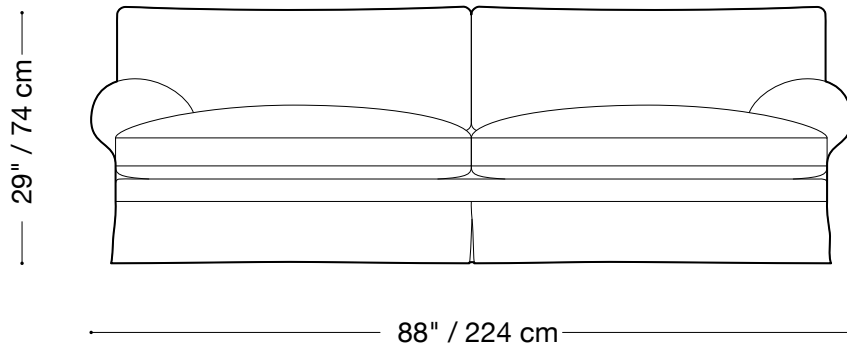

## Sofa

Length 98" / 249 cm

Depth 43" / 109 cm

Height 29" / 74 cm

Available in custom sizes to fit your apartment in both leather and fabric.

Upholstery upgrades available.

## Love seat

Length 88" / 224 cm

Depth 43" / 109 cm

Height 29" / 74 cm

Available in custom sizes to fit your apartment in both leather and fabric.  
Upholstery upgrades available.

## Chair

Length 56" / 142 cm

Depth 43" / 109 cm

Height 29" / 74 cm

Available in custom sizes to fit your apartment in both leather and fabric.  
Upholstery upgrades available.

## Queen sleeper

Length 90" / 229 cm

Depth 43" / 109 cm

Height 29" / 74 cm

Available in custom sizes to fit your apartment in both leather and fabric.  
Upholstery upgrades available.