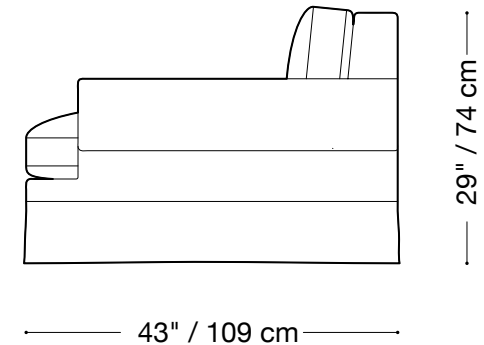

## Sofa

Length 98" / 249 cm

Depth 43" / 109 cm

Height 29" / 74 cm

Available in custom sizes to fit your apartment in both leather and fabric.

Upholstery upgrades available.

## Love seat

Length 88" / 224 cm

Depth 43" / 109 cm

Height 29" / 74 cm

Available in custom sizes to fit your apartment in both leather and fabric.  
Upholstery upgrades available.

## Queen sleeper

Length 90" / 229 cm

Depth 43" / 109 cm

Height 29" / 74 cm

Available in custom sizes to fit your apartment in both leather and fabric.  
Upholstery upgrades available.