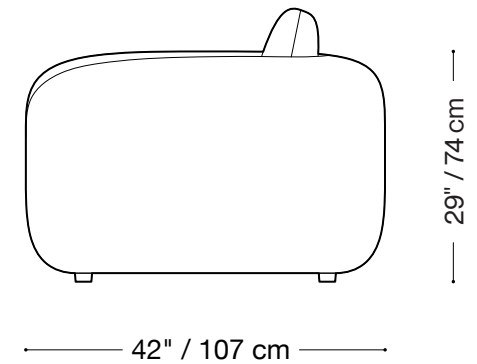

## Sofa

Length 120" / 305 cm

Depth 42" / 107 cm

Height 29" / 74 cm

The Audrey is available in fabric and leather.

## Loveseat

Length 87" / 221 cm

Depth 42" / 107 cm

Height 29" / 74 cm

The Audrey is available in fabric and leather.