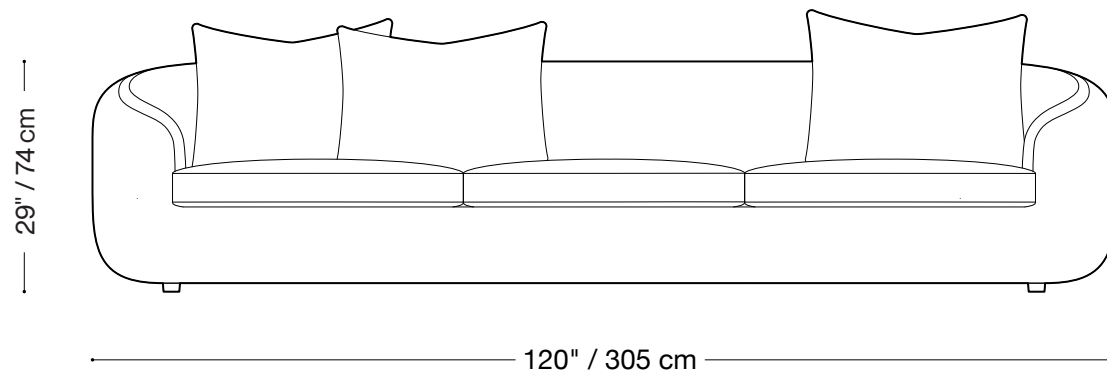

# MONTAUK SOFA

Audrey

## Sofa

Length 120" / 305 cm

Depth 42" / 107 cm

Height 29" / 74 cm

The Audrey is available in fabric and leather.

## Loveseat

Length 87" / 221 cm

Depth 42" / 107 cm

Height 29" / 74 cm

The Audrey is available in fabric and leather.