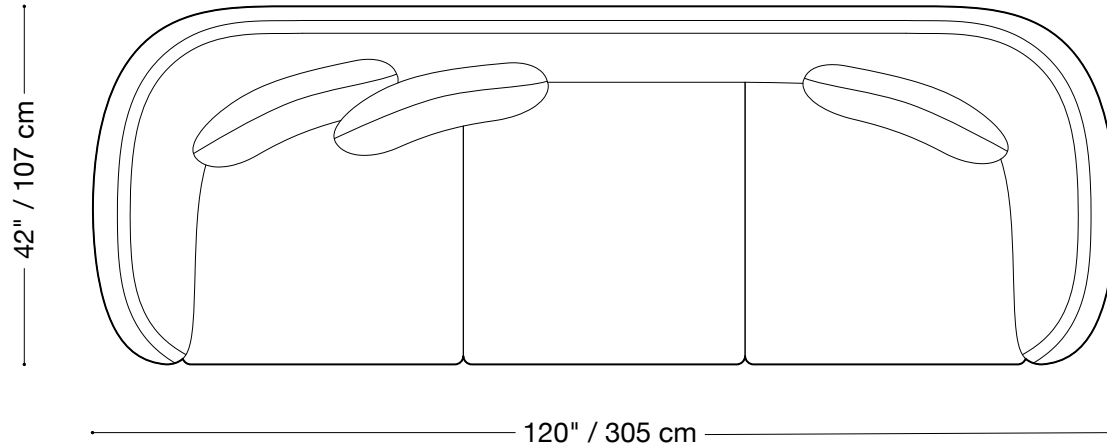

## Sofa

Length 120" / 305 cm

Depth 42" / 107 cm

Height 29" / 74 cm

The Audrey is available in fabric and leather.

## Loveseat

Length 87" / 221 cm

Depth 42" / 107 cm

Height 29" / 74 cm

The Audrey is available in fabric and leather.