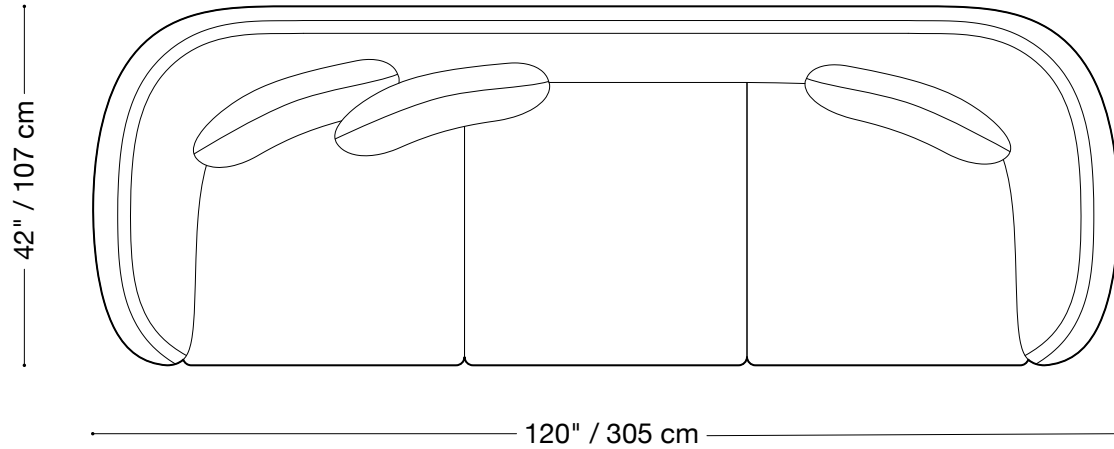

**MONTAUK
SOFA**

Audrey

MONTAUK SOFA

Audrey

Sofa

Length 120" / 305 cm

Depth 42" / 107 cm

Height 30" / 76 cm

The Audrey is available in fabric and leather.

MONTAUK SOFA

Audrey

Loveseat

Length 87" / 221 cm

Depth 42" / 107 cm

Height 30" / 76 cm

The Audrey is available in fabric and leather.