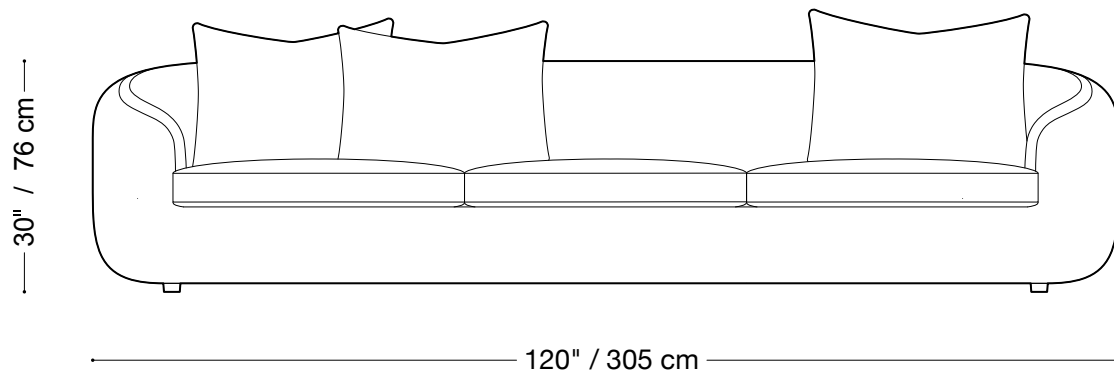

**MONTAUK
SOFA**

Audrey

MONTAUK SOFA

Audrey

Sofa

Length 120" / 305 cm

Depth 42" / 107 cm

Height 30" / 76 cm

The Audrey is available in fabric and leather.

MONTAUK SOFA

Audrey

Loveseat

Length 87" / 221 cm

Depth 42" / 107 cm

Height 30" / 76 cm

The Audrey is available in fabric and leather.