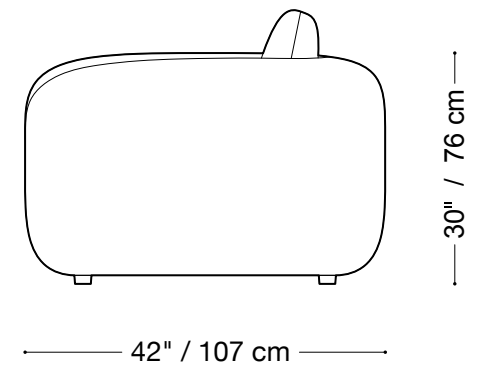

**MONTAUK
SOFA**

Audrey

MONTAUK SOFA

Audrey

Sofa

Length 120" / 305 cm

Depth 42" / 107 cm

Height 30" / 76 cm

The Audrey is available in fabric and leather.

MONTAUK SOFA

Audrey

Loveseat

Length 87" / 221 cm

Depth 42" / 107 cm

Height 30" / 76 cm

The Audrey is available in fabric and leather.