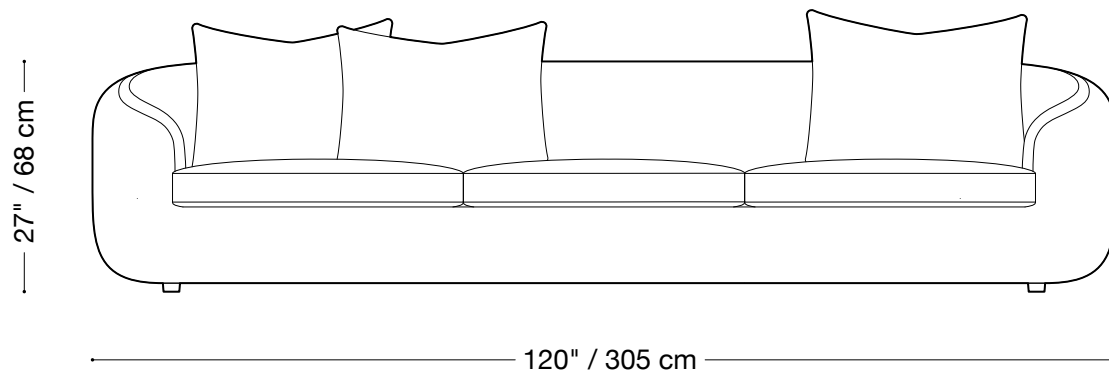

**MONTAUK
SOFA**

Audrey

MONTAUK SOFA

Audrey

Sofa

Length 120" / 305 cm

Depth 42" / 107 cm

Height 27" / 68 cm

The Audrey is available in fabric and leather.

MONTAUK SOFA

Audrey

Loveseat

Length 87" / 221 cm

Depth 42" / 107 cm

Height 27" / 68 cm

The Audrey is available in fabric and leather.