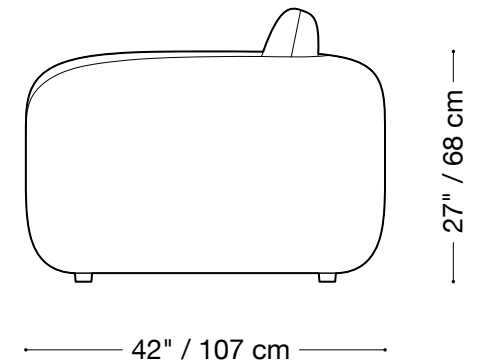

**MONTAUK
SOFA**

Audrey

MONTAUK SOFA

Audrey

Sofa

Length 120" / 305 cm

Depth 42" / 107 cm

Height 27" / 68 cm

The Audrey is available in fabric and leather.

MONTAUK SOFA

Audrey

Loveseat

Length 87" / 221 cm

Depth 42" / 107 cm

Height 27" / 68 cm

The Audrey is available in fabric and leather.