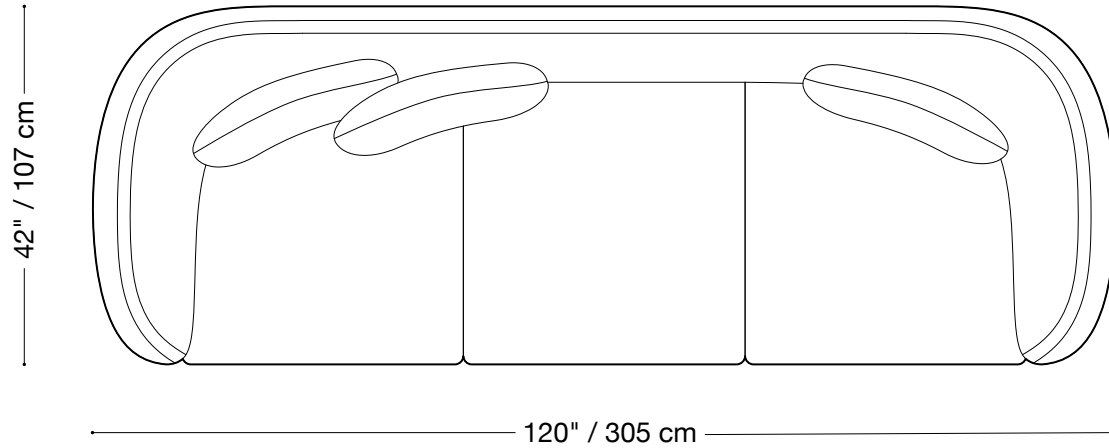

**MONTAUK
SOFA**

Audrey

MONTAUK SOFA

Audrey

Sofa

Length 120" / 305 cm

Depth 42" / 107 cm

Height 27" / 68 cm

The Audrey is available in fabric and leather.

MONTAUK SOFA

Audrey

Loveseat

Length 87" / 221 cm

Depth 42" / 107 cm

Height 27" / 68 cm

The Audrey is available in fabric and leather.