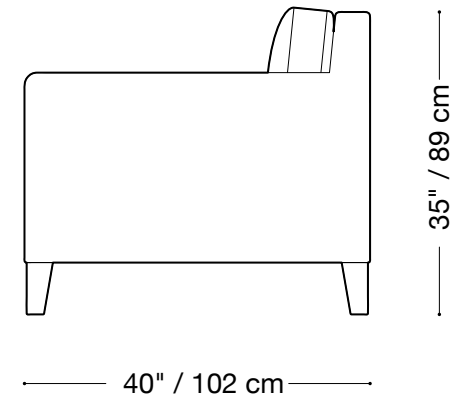

**MONTAUK
SOFA**

Catherine

MONTAUK SOFA

Catherine

Large sofa

Length 108" / 274 cm

Depth 40" / 102 cm

Height 35" / 89 cm

Available in custom sizes to fit your apartment in both leather and fabric.

MONTAUK SOFA

Catherine

Sofa

Length 84" / 226 cm

Depth 40" / 102 cm

Height 35" / 89 cm

Available in custom sizes to fit your apartment in both leather and fabric.

MONTAUK SOFA

Catherine

Love seat

Length 58" / 147 cm

Depth 40" / 102 cm

Height 35" / 89 cm

Available in custom sizes to fit your apartment in both leather and fabric.

MONTAUK SOFA

Catherine

Chair

Length 32" / 81 cm

Depth 40" / 102 cm

Height 35" / 89 cm

Available in custom sizes to fit your apartment in both leather and fabric.