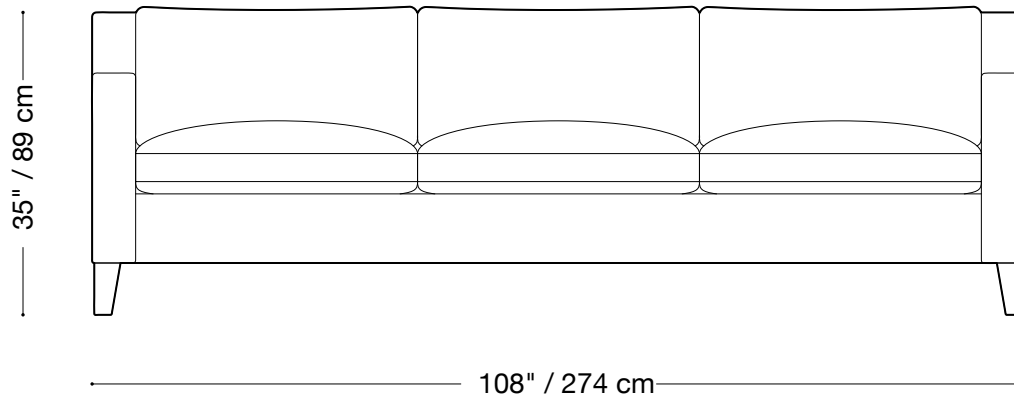

**MONTAUK
SOFA**

Catherine

MONTAUK SOFA

Catherine

Large sofa

Length 108" / 274 cm

Depth 40" / 102 cm

Height 35" / 89 cm

Available in custom sizes to fit your apartment in both leather and fabric.

MONTAUK SOFA

Catherine

Sofa

Length 84" / 226 cm

Depth 40" / 102 cm

Height 35" / 89 cm

Available in custom sizes to fit your apartment in both leather and fabric.

MONTAUK SOFA

Catherine

Love seat

Length 58" / 147 cm

Depth 40" / 102 cm

Height 35" / 89 cm

Available in custom sizes to fit your apartment in both leather and fabric.

MONTAUK SOFA

Catherine

Chair

Length 32" / 81 cm

Depth 40" / 102 cm

Height 35" / 89 cm

Available in custom sizes to fit your apartment in both leather and fabric.