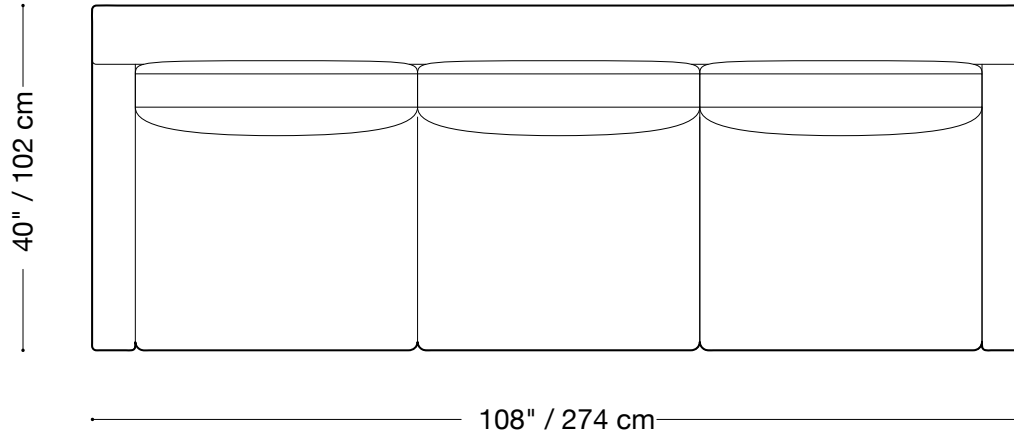

**MONTAUK
SOFA**

Catherine

MONTAUK SOFA

Catherine

Large sofa

Length 108" / 274 cm

Depth 40" / 102 cm

Height 35" / 89 cm

Available in custom sizes to fit your apartment in both leather and fabric.

MONTAUK SOFA

Catherine

Sofa

Length 84" / 226 cm

Depth 40" / 102 cm

Height 35" / 89 cm

Available in custom sizes to fit your apartment in both leather and fabric.

MONTAUK SOFA

Catherine

Love seat

Length 58" / 147 cm

Depth 40" / 102 cm

Height 35" / 89 cm

Available in custom sizes to fit your apartment in both leather and fabric.

MONTAUK SOFA

Catherine

Chair

Length 32" / 81 cm

Depth 40" / 102 cm

Height 35" / 89 cm

Available in custom sizes to fit your apartment in both leather and fabric.