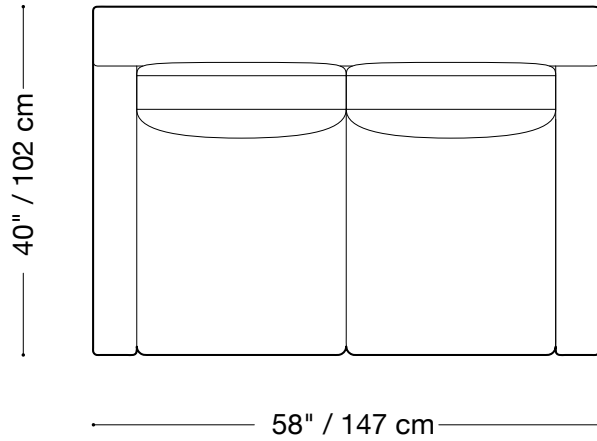

**MONTAUK
SOFA**

Catherine

MONTAUK SOFA

Catherine

Large sofa

Length 108" / 274 cm

Depth 40" / 102 cm

Height 35" / 89 cm

Available in custom sizes to fit your apartment in both leather and fabric.

MONTAUK SOFA

Catherine

Sofa

Length 84" / 226 cm

Depth 40" / 102 cm

Height 35" / 89 cm

Available in custom sizes to fit your apartment in both leather and fabric.

MONTAUK SOFA

Catherine

Love seat

Length 58" / 147 cm

Depth 40" / 102 cm

Height 35" / 89 cm

Available in custom sizes to fit your apartment in both leather and fabric.

MONTAUK SOFA

Catherine

Chair

Length 32" / 81 cm

Depth 40" / 102 cm

Height 35" / 89 cm

Available in custom sizes to fit your apartment in both leather and fabric.