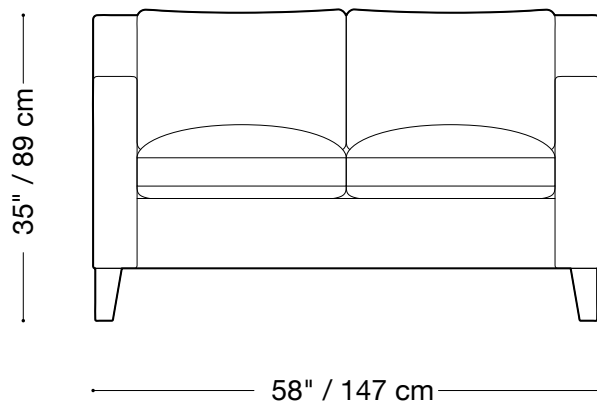

**MONTAUK
SOFA**

Catherine

MONTAUK SOFA

Catherine

Large sofa

Length 108" / 274 cm

Depth 40" / 102 cm

Height 35" / 89 cm

Available in custom sizes to fit your apartment in both leather and fabric.

MONTAUK SOFA

Catherine

Sofa

Length 84" / 226 cm

Depth 40" / 102 cm

Height 35" / 89 cm

Available in custom sizes to fit your apartment in both leather and fabric.

MONTAUK SOFA

Catherine

Love seat

Length 58" / 147 cm

Depth 40" / 102 cm

Height 35" / 89 cm

Available in custom sizes to fit your apartment in both leather and fabric.

MONTAUK SOFA

Catherine

Chair

Length 32" / 81 cm

Depth 40" / 102 cm

Height 35" / 89 cm

Available in custom sizes to fit your apartment in both leather and fabric.