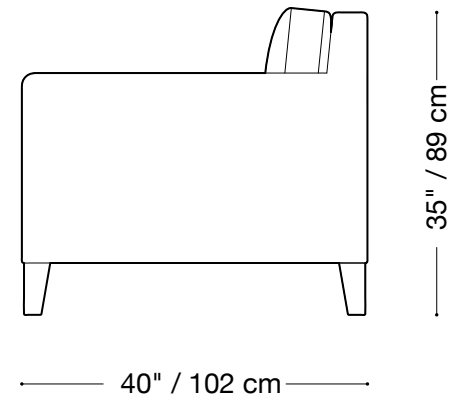

**MONTAUK
SOFA**

Catherine

MONTAUK SOFA

Catherine

Large sofa

Length 108" / 274 cm

Depth 40" / 102 cm

Height 35" / 89 cm

Available in custom sizes to fit your apartment in both leather and fabric.

MONTAUK SOFA

Catherine

Sofa

Length 84" / 226 cm

Depth 40" / 102 cm

Height 35" / 89 cm

Available in custom sizes to fit your apartment in both leather and fabric.

MONTAUK SOFA

Catherine

Love seat

Length 58" / 147 cm

Depth 40" / 102 cm

Height 35" / 89 cm

Available in custom sizes to fit your apartment in both leather and fabric.

MONTAUK SOFA

Catherine

Chair

Length 32" / 81 cm

Depth 40" / 102 cm

Height 35" / 89 cm

Available in custom sizes to fit your apartment in both leather and fabric.