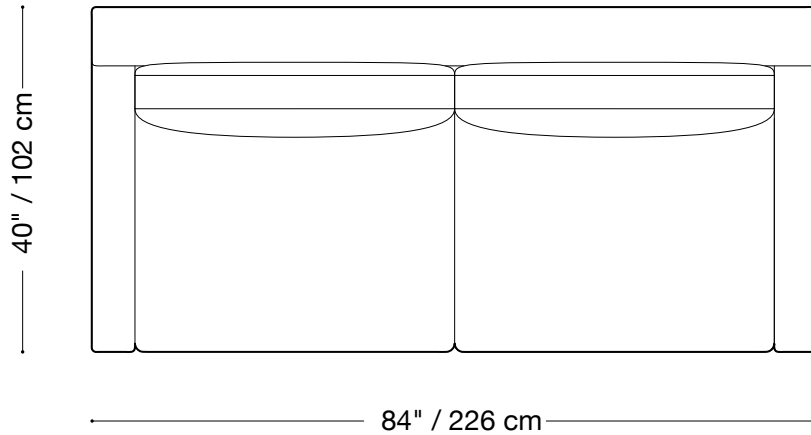

**MONTAUK
SOFA**

Catherine

MONTAUK SOFA

Catherine

Large sofa

Length 108" / 274 cm

Depth 40" / 102 cm

Height 35" / 89 cm

Available in custom sizes to fit your apartment in both leather and fabric.

MONTAUK SOFA

Catherine

Sofa

Length 84" / 226 cm

Depth 40" / 102 cm

Height 35" / 89 cm

Available in custom sizes to fit your apartment in both leather and fabric.

MONTAUK SOFA

Catherine

Love seat

Length 58" / 147 cm

Depth 40" / 102 cm

Height 35" / 89 cm

Available in custom sizes to fit your apartment in both leather and fabric.

MONTAUK SOFA

Catherine

Chair

Length 32" / 81 cm

Depth 40" / 102 cm

Height 35" / 89 cm

Available in custom sizes to fit your apartment in both leather and fabric.