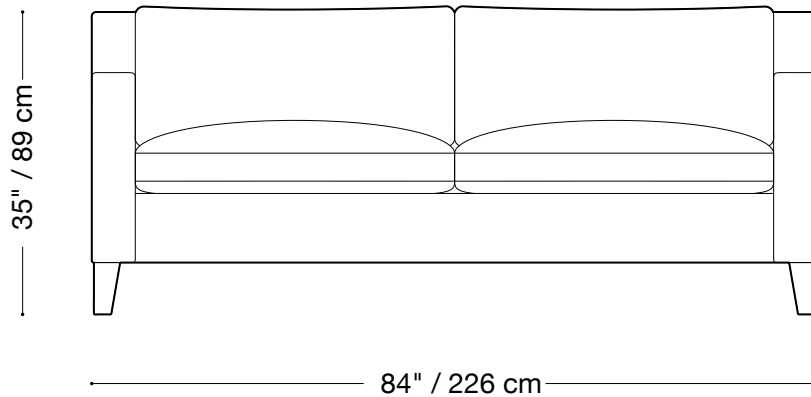

**MONTAUK
SOFA**

Catherine

MONTAUK SOFA

Catherine

Large sofa

Length 108" / 274 cm

Depth 40" / 102 cm

Height 35" / 89 cm

Available in custom sizes to fit your apartment in both leather and fabric.

MONTAUK SOFA

Catherine

Sofa

Length 84" / 226 cm

Depth 40" / 102 cm

Height 35" / 89 cm

Available in custom sizes to fit your apartment in both leather and fabric.

MONTAUK SOFA

Catherine

Love seat

Length 58" / 147 cm

Depth 40" / 102 cm

Height 35" / 89 cm

Available in custom sizes to fit your apartment in both leather and fabric.

MONTAUK SOFA

Catherine

Chair

Length 32" / 81 cm

Depth 40" / 102 cm

Height 35" / 89 cm

Available in custom sizes to fit your apartment in both leather and fabric.