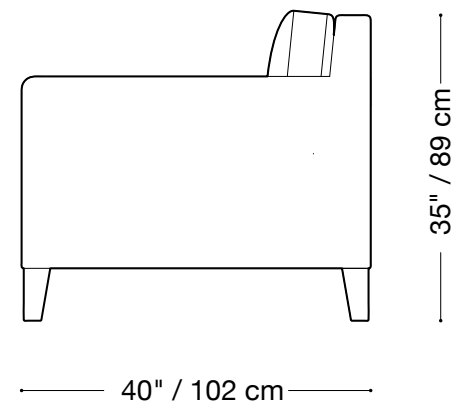

**MONTAUK
SOFA**

Catherine

MONTAUK SOFA

Catherine

Large sofa

Length 108" / 274 cm

Depth 40" / 102 cm

Height 35" / 89 cm

Available in custom sizes to fit your apartment in both leather and fabric.

MONTAUK SOFA

Catherine

Sofa

Length 84" / 226 cm

Depth 40" / 102 cm

Height 35" / 89 cm

Available in custom sizes to fit your apartment in both leather and fabric.

MONTAUK SOFA

Catherine

Love seat

Length 58" / 147 cm

Depth 40" / 102 cm

Height 35" / 89 cm

Available in custom sizes to fit your apartment in both leather and fabric.

MONTAUK SOFA

Catherine

Chair

Length 32" / 81 cm

Depth 40" / 102 cm

Height 35" / 89 cm

Available in custom sizes to fit your apartment in both leather and fabric.