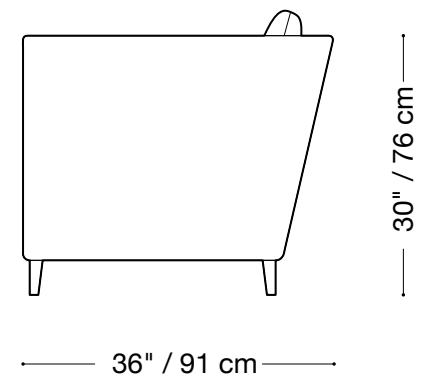

## Sofa

Length 107" / 272 cm

Depth 36" / 91 cm

Height 30" / 76 cm

Available in custom sizes to fit your apartment in both leather and fabric.

## Love seat

Length 77" / 196 cm

Depth 36" / 91 cm

Height 30" / 76 cm

Available in custom sizes to fit your apartment in both leather and fabric.