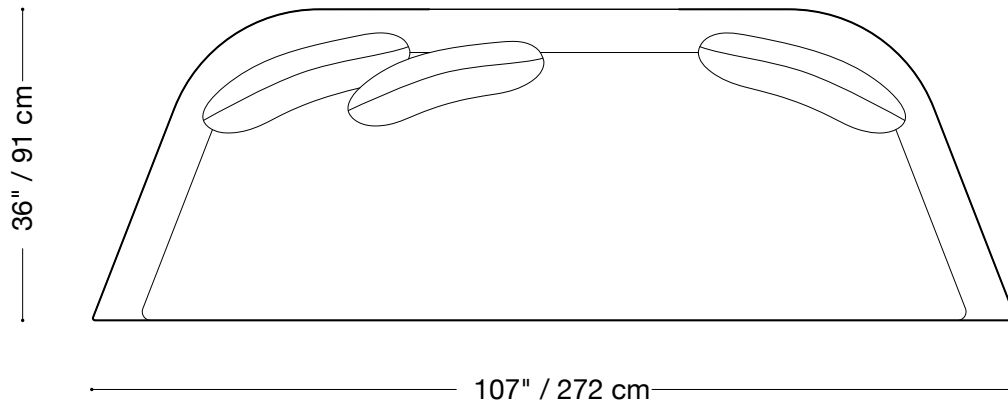

## Sofa

Length 107" / 272 cm

Depth 36" / 91 cm

Height 30" / 76 cm

Available in custom sizes to fit your apartment in both leather and fabric.