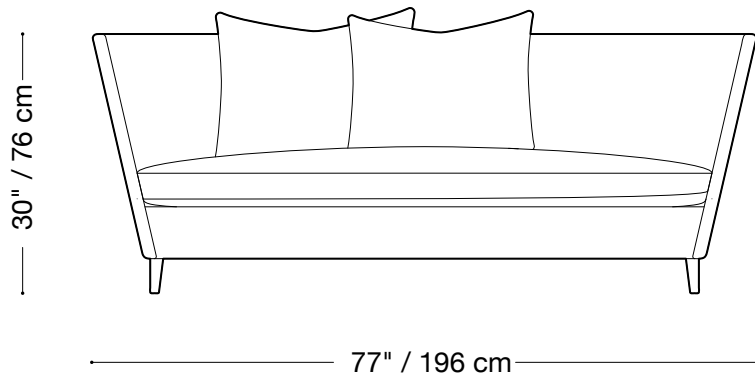

## Sofa

Length 107" / 272 cm

Depth 36" / 91 cm

Height 30" / 76 cm

Available in custom sizes to fit your apartment in both leather and fabric.

## Love seat

Length 77" / 196 cm

Depth 36" / 91 cm

Height 30" / 76 cm

Available in custom sizes to fit your apartment in both leather and fabric.