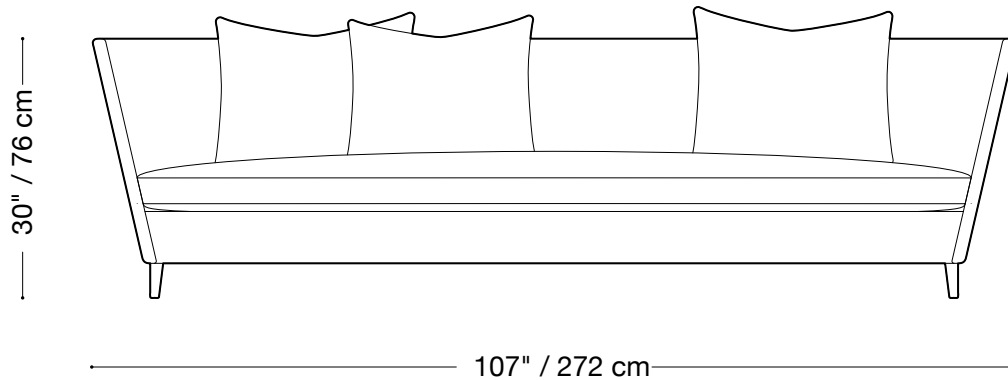

## Sofa

Length 107" / 272 cm

Depth 36" / 91 cm

Height 30" / 76 cm

Available in custom sizes to fit your apartment in both leather and fabric.

## Love seat

Length 77" / 196 cm

Depth 36" / 91 cm

Height 30" / 76 cm

Available in custom sizes to fit your apartment in both leather and fabric.