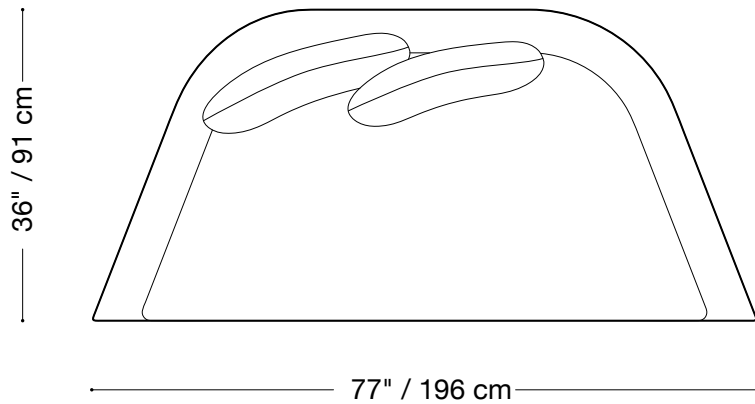

## Love seat

Length 77" / 196 cm

Depth 36" / 91 cm

Height 30" / 76 cm

Available in custom sizes to fit your apartment in both leather and fabric.