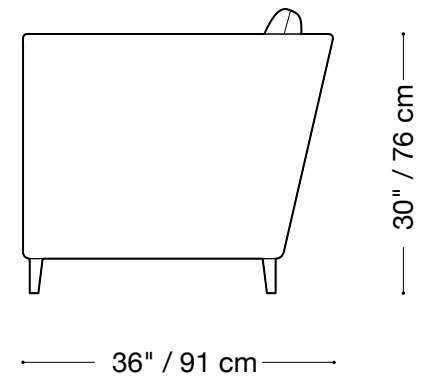

## Sofa

Length 107" / 272 cm

Depth 36" / 91 cm

Height 30" / 76 cm

Available in custom sizes to fit your apartment in both leather and fabric.

## Love seat

Length 77" / 196 cm

Depth 36" / 91 cm

Height 30" / 76 cm

Available in custom sizes to fit your apartment in both leather and fabric.