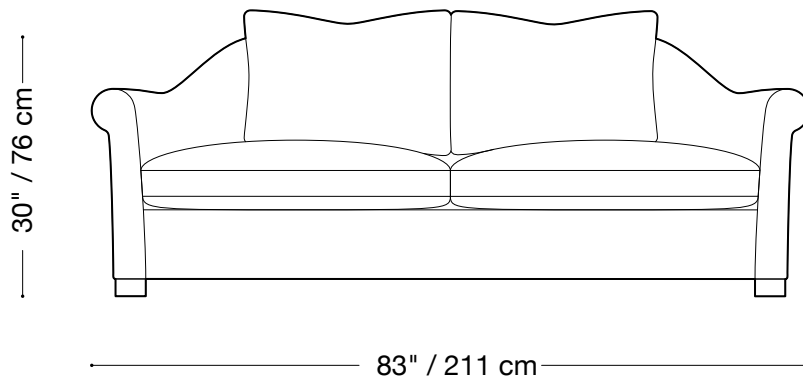

MONTAUK SOFA

Emmanuelle

MONTAUK SOFA

Emmanuelle

Sofa

Length 105" / 267 cm

Depth 42" / 107 cm

Height 30" / 76 cm

Available in custom sizes to fit your apartment in both leather and fabric.

MONTAUK SOFA

Emmanuelle

Love seat

Length 83" / 211 cm

Depth 42" / 107 cm

Height 30" / 76 cm

Available in custom sizes to fit your apartment in both leather and fabric.

MONTAUK SOFA

Emmanuelle

Chair

Length 53" / 207 cm

Depth 42" / 107 cm

Height 30" / 76 cm

Available in custom sizes to fit your apartment in both leather and fabric.