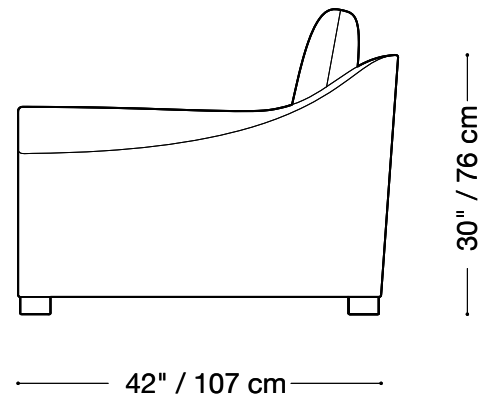

MONTAUK SOFA

Emmanuelle

MONTAUK SOFA

Emmanuelle

Sofa

Length 105" / 267 cm

Depth 42" / 107 cm

Height 30" / 76 cm

Available in custom sizes to fit your apartment in both leather and fabric.

MONTAUK SOFA

Emmanuelle

Love seat

Length 83" / 211 cm

Depth 42" / 107 cm

Height 30" / 76 cm

Available in custom sizes to fit your apartment in both leather and fabric.

MONTAUK SOFA

Emmanuelle

Chair

Length 53" / 207 cm

Depth 42" / 107 cm

Height 30" / 76 cm

Available in custom sizes to fit your apartment in both leather and fabric.