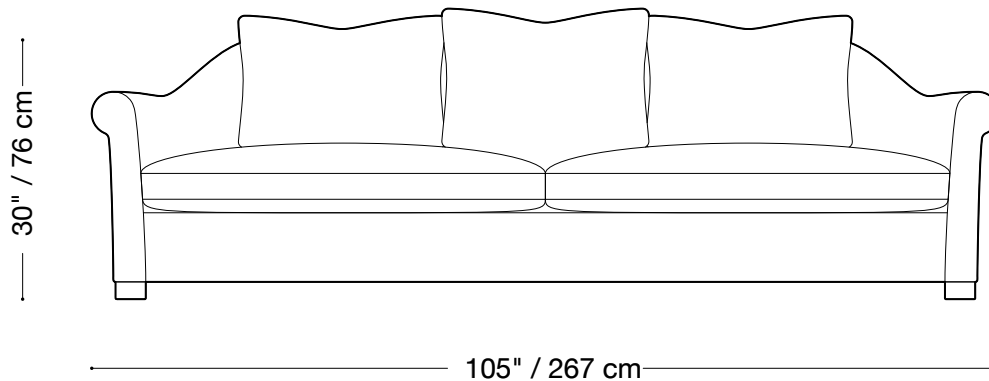

MONTAUK SOFA

Emmanuelle

MONTAUK SOFA

Emmanuelle

Sofa

Length 105" / 267 cm

Depth 42" / 107 cm

Height 30" / 76 cm

Available in custom sizes to fit your apartment in both leather and fabric.

MONTAUK SOFA

Emmanuelle

Love seat

Length 83" / 211 cm

Depth 42" / 107 cm

Height 30" / 76 cm

Available in custom sizes to fit your apartment in both leather and fabric.

MONTAUK SOFA

Emmanuelle

Chair

Length 53" / 207 cm

Depth 42" / 107 cm

Height 30" / 76 cm

Available in custom sizes to fit your apartment in both leather and fabric.