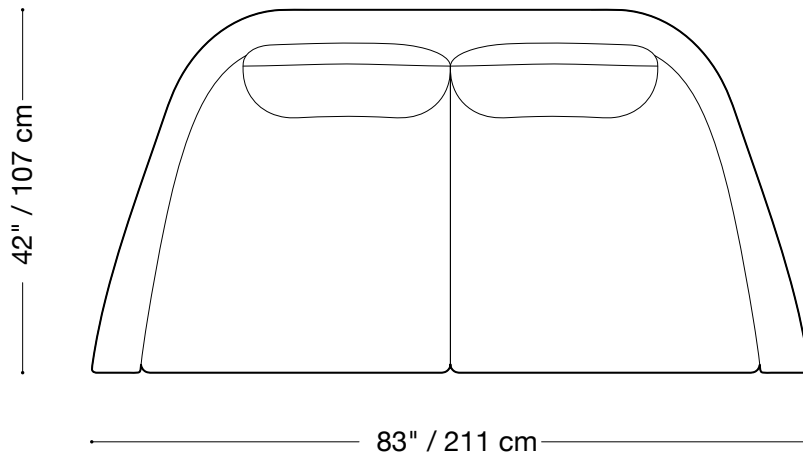

MONTAUK SOFA

Emmanuelle

MONTAUK SOFA

Emmanuelle

Sofa

Length 105" / 267 cm

Depth 42" / 107 cm

Height 30" / 76 cm

Available in custom sizes to fit your apartment in both leather and fabric.

MONTAUK SOFA

Emmanuelle

Love seat

Length 83" / 211 cm

Depth 42" / 107 cm

Height 30" / 76 cm

Available in custom sizes to fit your apartment in both leather and fabric.

MONTAUK SOFA

Emmanuelle

Chair

Length 53" / 207 cm

Depth 42" / 107 cm

Height 30" / 76 cm

Available in custom sizes to fit your apartment in both leather and fabric.