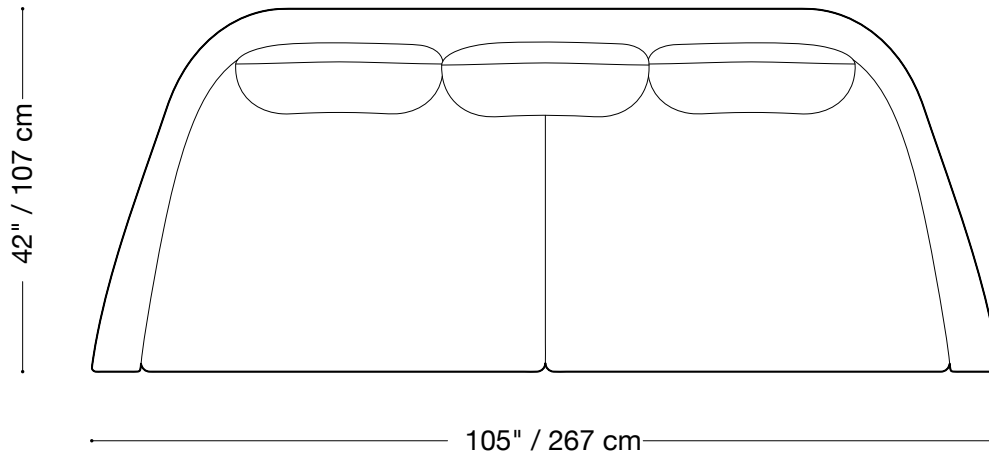

MONTAUK SOFA

Emmanuelle

MONTAUK SOFA

Emmanuelle

Sofa

Length 105" / 267 cm

Depth 42" / 107 cm

Height 30" / 76 cm

Available in custom sizes to fit your apartment in both leather and fabric.

MONTAUK SOFA

Emmanuelle

Love seat

Length 83" / 211 cm

Depth 42" / 107 cm

Height 30" / 76 cm

Available in custom sizes to fit your apartment in both leather and fabric.

MONTAUK SOFA

Emmanuelle

Chair

Length 53" / 207 cm

Depth 42" / 107 cm

Height 30" / 76 cm

Available in custom sizes to fit your apartment in both leather and fabric.