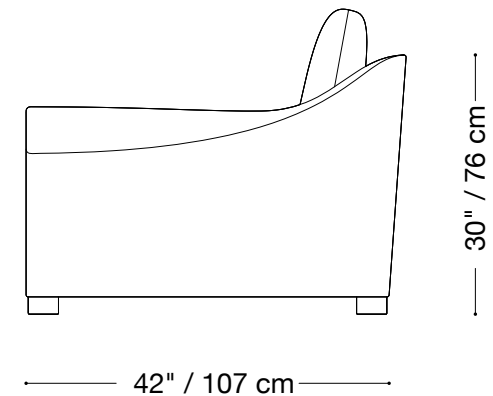

MONTAUK SOFA

Emmanuelle

MONTAUK SOFA

Emmanuelle

Sofa

Length 105" / 267 cm

Depth 42" / 107 cm

Height 30" / 76 cm

Available in custom sizes to fit your apartment in both leather and fabric.

MONTAUK SOFA

Emmanuelle

Love seat

Length 83" / 211 cm

Depth 42" / 107 cm

Height 30" / 76 cm

Available in custom sizes to fit your apartment in both leather and fabric.

MONTAUK SOFA

Emmanuelle

Chair

Length 53" / 207 cm

Depth 42" / 107 cm

Height 30" / 76 cm

Available in custom sizes to fit your apartment in both leather and fabric.