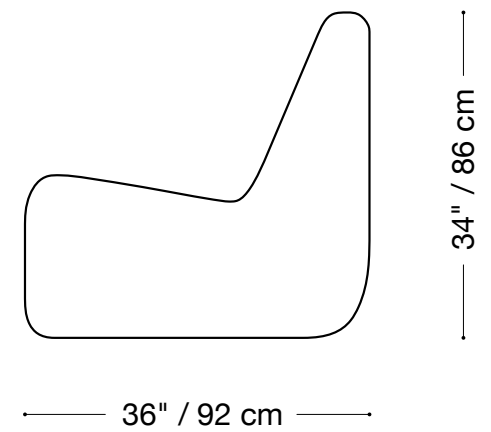

MONTAUK SOFA

Feather

MONTAUK SOFA

Feather

Chair

Length 28" / 72 cm

Depth 36" / 92 cm

Height 34" / 86 cm

The Feather chair is available in a vast array of fabrics and leathers.

MONTAUK SOFA

Feather

Loveseat

Length 50" / 127 cm

Depth 36" / 92 cm

Height 34" / 86 cm

The Feather chair is available in a vast array of fabrics and leathers.

MONTAUK SOFA

Feather

Ottoman

Length 28" / 72 cm
Depth 28" / 72 cm
Height 17" / 44 cm

The Feather chair is available in a vast array of fabrics and leathers.