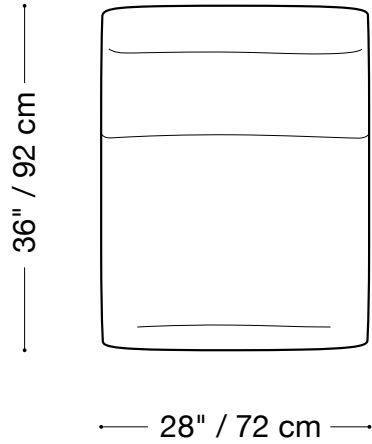

MONTAUK SOFA

Feather

MONTAUK SOFA

Feather

Chair

Length 28" / 72 cm

Depth 36" / 92 cm

Height 34" / 86 cm

The Feather chair is available in a vast array of fabrics and leathers.

MONTAUK SOFA

Feather

Loveseat

Length 50" / 127 cm

Depth 36" / 92 cm

Height 34" / 86 cm

The Feather chair is available in a vast array of fabrics and leathers.

MONTAUK SOFA

Feather

Ottoman

Length 28" / 72 cm
Depth 28" / 72 cm
Height 17" / 44 cm

The Feather chair is available in a vast array of fabrics and leathers.