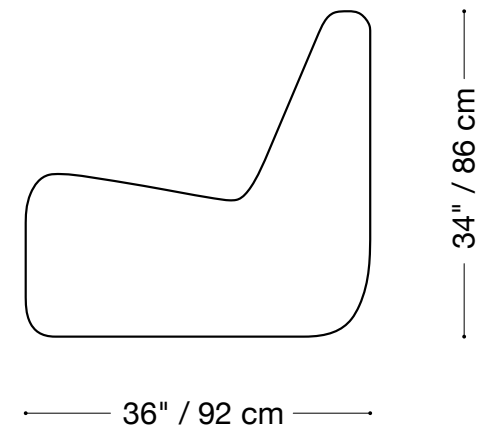

MONTAUK SOFA

Feather

MONTAUK SOFA

Feather

Chair

Length 28" / 72 cm

Depth 36" / 92 cm

Height 34" / 86 cm

The Feather chair is available in a vast array of fabrics and leathers.

MONTAUK SOFA

Feather

Loveseat

Length 50" / 127 cm

Depth 36" / 92 cm

Height 34" / 86 cm

The Feather chair is available in a vast array of fabrics and leathers.

MONTAUK SOFA

Feather

Ottoman

Length 28" / 72 cm
Depth 28" / 72 cm
Height 17" / 44 cm

The Feather chair is available in a vast array of fabrics and leathers.