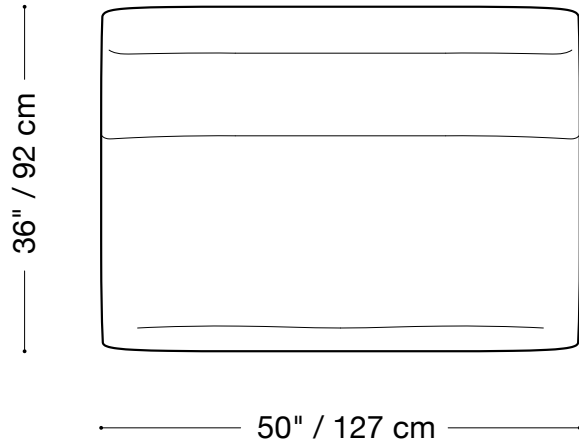

MONTAUK SOFA

Feather

MONTAUK SOFA

Feather

Chair

Length 28" / 72 cm

Depth 36" / 92 cm

Height 34" / 86 cm

The Feather chair is available in a vast array of fabrics and leathers.

MONTAUK SOFA

Feather

Loveseat

Length 50" / 127 cm

Depth 36" / 92 cm

Height 34" / 86 cm

The Feather chair is available in a vast array of fabrics and leathers.

MONTAUK SOFA

Feather

Ottoman

Length 28" / 72 cm
Depth 28" / 72 cm
Height 17" / 44 cm

The Feather chair is available in a vast array of fabrics and leathers.