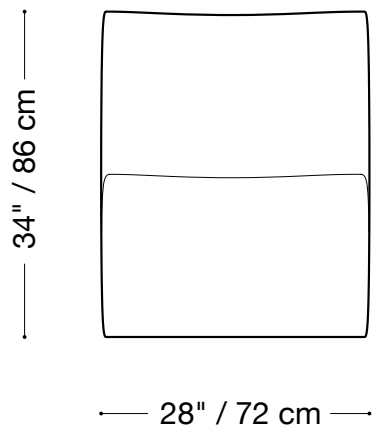

MONTAUK SOFA

Feather

MONTAUK SOFA

Feather

Chair

Length 28" / 72 cm

Depth 36" / 92 cm

Height 34" / 86 cm

The Feather chair is available in a vast array of fabrics and leathers.

MONTAUK SOFA

Feather

Loveseat

Length 50" / 127 cm

Depth 36" / 92 cm

Height 34" / 86 cm

The Feather chair is available in a vast array of fabrics and leathers.

MONTAUK SOFA

Feather

Ottoman

Length 28" / 72 cm
Depth 28" / 72 cm
Height 17" / 44 cm

The Feather chair is available in a vast array of fabrics and leathers.