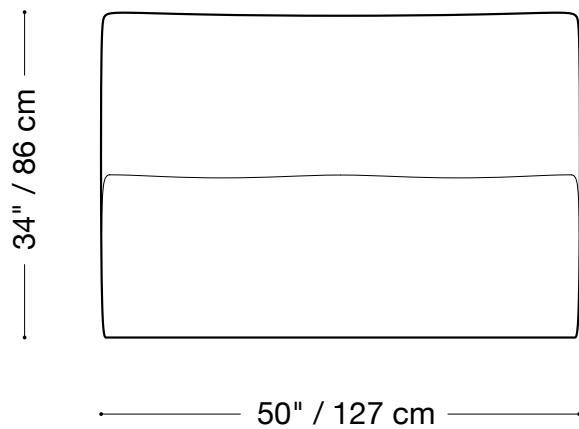

MONTAUK SOFA

Feather

MONTAUK SOFA

Feather

Chair

Length 28" / 72 cm

Depth 36" / 92 cm

Height 34" / 86 cm

The Feather chair is available in a vast array of fabrics and leathers.

MONTAUK SOFA

Feather

Loveseat

Length 50" / 127 cm

Depth 36" / 92 cm

Height 34" / 86 cm

The Feather chair is available in a vast array of fabrics and leathers.

MONTAUK SOFA

Feather

Ottoman

Length 28" / 72 cm
Depth 28" / 72 cm
Height 17" / 44 cm

The Feather chair is available in a vast array of fabrics and leathers.