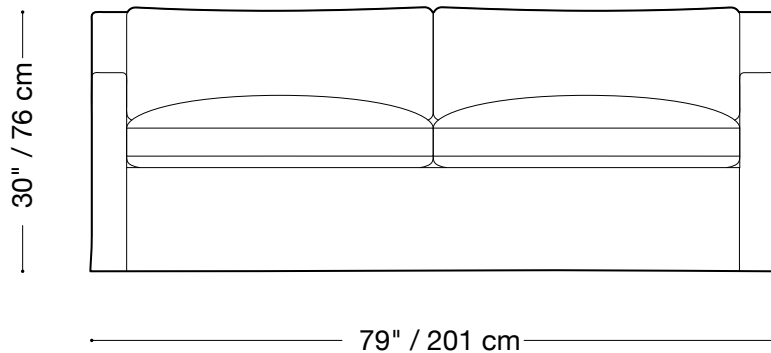

Available in custom sizes to fit your apartment in both leather and fabric.

Upholstery upgrades available.

MONTAUK SOFA

Geoffrey

Love seat

Length 79" / 201 cm

Depth 40" / 102 cm

Height 30" / 76 cm

Available in custom sizes to fit your apartment in both leather and fabric.

Upholstery upgrades available.

MONTAUK SOFA

Geoffrey

Chair

Length 50" / 127 cm

Depth 40" / 102 cm

Height 30" / 76 cm

Available in custom sizes to fit your apartment in both leather and fabric.

Upholstery upgrades available.

MONTAUK SOFA

Geoffrey

Queen sleeper

Length 76" / 193 cm

Depth 42" / 107 cm

Height 30" / 76 cm

MONTAUK SOFA

Geoffrey

Sectional

Length 115" x 115" / 292 cm x 292 cm

Depth 40" / 102 cm

Height 30" / 76 cm

Available in custom sizes to fit your apartment in both leather and fabric.