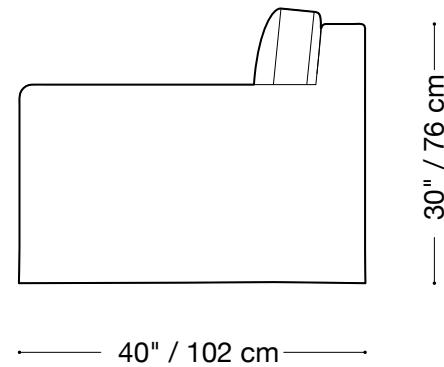

Available in custom sizes to fit your apartment in both leather and fabric.

Upholstery upgrades available.

MONTAUK SOFA

Geoffrey

Chair

Length 50" / 127 cm

Depth 40" / 102 cm

Height 30" / 76 cm

Available in custom sizes to fit your apartment in both leather and fabric.

Upholstery upgrades available.

MONTAUK SOFA

Geoffrey

Queen sleeper

Length 76" / 193 cm

Depth 42" / 107 cm

Height 30" / 76 cm

Available in custom sizes to fit your apartment in both leather and fabric.
Upholstery upgrades available.

MONTAUK SOFA

Geoffrey

Double sleeper

Length 68" / 173 cm

Depth 42" / 107 cm

Height 30" / 76 cm

Available in custom sizes to fit your apartment in both leather and fabric.
Upholstery upgrades available.

MONTAUK SOFA

Geoffrey

Sectional

Length 115" x 115" / 292 cm x 292 cm

Depth 40" / 102 cm

Height 30" / 76 cm

Available in custom sizes to fit your apartment in both leather and fabric.