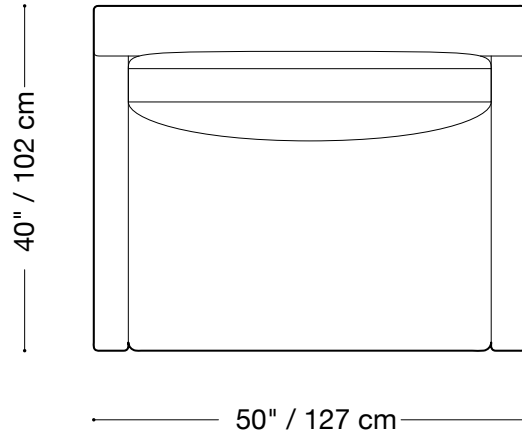

Available in custom sizes to fit your apartment in both leather and fabric.

Upholstery upgrades available.

MONTAUK SOFA

Geoffrey

Chair

Length 50" / 127 cm

Depth 40" / 102 cm

Height 30" / 76 cm

Available in custom sizes to fit your apartment in both leather and fabric.

Upholstery upgrades available.

MONTAUK SOFA

Geoffrey

Queen sleeper

Length 76" / 193 cm

Depth 42" / 107 cm

Height 30" / 76 cm

Available in custom sizes to fit your apartment in both leather and fabric.
Upholstery upgrades available.

MONTAUK SOFA

Geoffrey

Double sleeper

Length 68" / 173 cm

Depth 42" / 107 cm

Height 30" / 76 cm

Available in custom sizes to fit your apartment in both leather and fabric.
Upholstery upgrades available.

MONTAUK SOFA

Geoffrey

Sectional

Length 115" x 115" / 292 cm x 292 cm

Depth 40" / 102 cm

Height 30" / 76 cm

Available in custom sizes to fit your apartment in both leather and fabric.