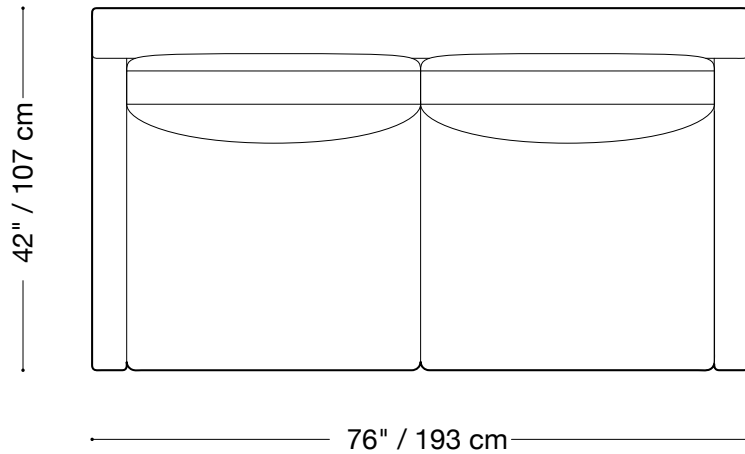

Available in custom sizes to fit your apartment in both leather and fabric.

Upholstery upgrades available.

MONTAUK SOFA

Geoffrey

Chair

Length 50" / 127 cm

Depth 40" / 102 cm

Height 30" / 76 cm

Available in custom sizes to fit your apartment in both leather and fabric.

Upholstery upgrades available.

MONTAUK SOFA

Geoffrey

Queen sleeper

Length 76" / 193 cm

Depth 42" / 107 cm

Height 30" / 76 cm

Available in custom sizes to fit your apartment in both leather and fabric.
Upholstery upgrades available.

MONTAUK SOFA

Geoffrey

Double sleeper

Length 68" / 173 cm

Depth 42" / 107 cm

Height 30" / 76 cm

Available in custom sizes to fit your apartment in both leather and fabric.
Upholstery upgrades available.

MONTAUK SOFA

Geoffrey

Sectional

Length 115" x 115" / 292 cm x 292 cm

Depth 40" / 102 cm

Height 30" / 76 cm

Available in custom sizes to fit your apartment in both leather and fabric.