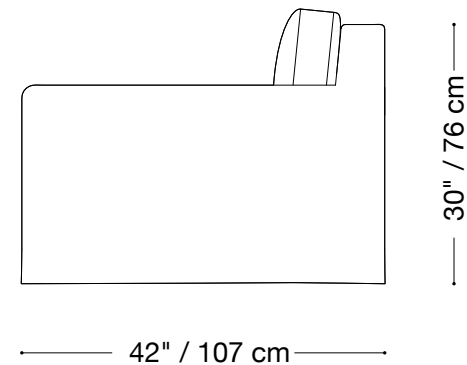

Available in custom sizes to fit your apartment in both leather and fabric.

Upholstery upgrades available.

MONTAUK SOFA

Geoffrey

Chair

Length 50" / 127 cm

Depth 40" / 102 cm

Height 30" / 76 cm

Available in custom sizes to fit your apartment in both leather and fabric.

Upholstery upgrades available.

MONTAUK SOFA

Geoffrey

Queen sleeper

Length 76" / 193 cm

Depth 42" / 107 cm

Height 30" / 76 cm

Available in custom sizes to fit your apartment in both leather and fabric.
Upholstery upgrades available.

MONTAUK SOFA

Geoffrey

Double sleeper

Length 68" / 173 cm

Depth 42" / 107 cm

Height 30" / 76 cm

Available in custom sizes to fit your apartment in both leather and fabric.
Upholstery upgrades available.

MONTAUK SOFA

Geoffrey

Sectional

Length 115" x 115" / 292 cm x 292 cm

Depth 40" / 102 cm

Height 30" / 76 cm

Available in custom sizes to fit your apartment in both leather and fabric.