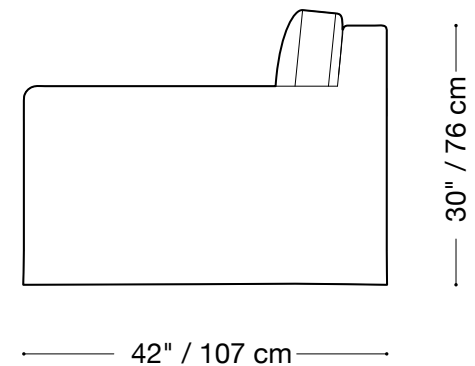

Available in custom sizes to fit your apartment in both leather and fabric.

Upholstery upgrades available.

MONTAUK SOFA

Geoffrey

Chair

Length 50" / 127 cm

Depth 40" / 102 cm

Height 30" / 76 cm

Available in custom sizes to fit your apartment in both leather and fabric.

Upholstery upgrades available.

MONTAUK SOFA

Geoffrey

Queen sleeper

Length 76" / 193 cm

Depth 42" / 107 cm

Height 30" / 76 cm

Available in custom sizes to fit your apartment in both leather and fabric.
Upholstery upgrades available.

MONTAUK SOFA

Geoffrey

Double sleeper

Length 68" / 173 cm

Depth 42" / 107 cm

Height 30" / 76 cm

Available in custom sizes to fit your apartment in both leather and fabric.
Upholstery upgrades available.

MONTAUK SOFA

Geoffrey

Sectional

Length 115" x 115" / 292 cm x 292 cm

Depth 40" / 102 cm

Height 30" / 76 cm

Available in custom sizes to fit your apartment in both leather and fabric.