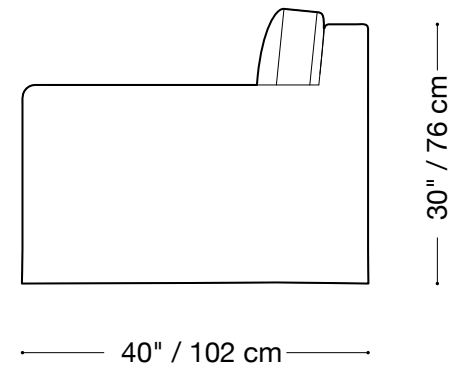

**MONTAUK
SOFA**

Geoffrey

MONTAUK SOFA

Geoffrey

Sofa

Length 95" / 241 cm

Depth 40" / 102 cm

Height 30" / 76 cm

Available in custom sizes to fit your apartment in both leather and fabric.

Upholstery upgrades available.

MONTAUK SOFA

Geoffrey

Love seat

Length 79" / 201 cm

Depth 40" / 102 cm

Height 30" / 76 cm

Available in custom sizes to fit your apartment in both leather and fabric.

Upholstery upgrades available.

MONTAUK SOFA

Geoffrey

Queen sleeper

Length 76" / 193 cm

Depth 42" / 107 cm

Height 30" / 76 cm

MONTAUK SOFA

Geoffrey

Sectional

Length 115" x 115" / 292 cm x 292 cm

Depth 40" / 102 cm

Height 30" / 76 cm

Available in custom sizes to fit your apartment in both leather and fabric.