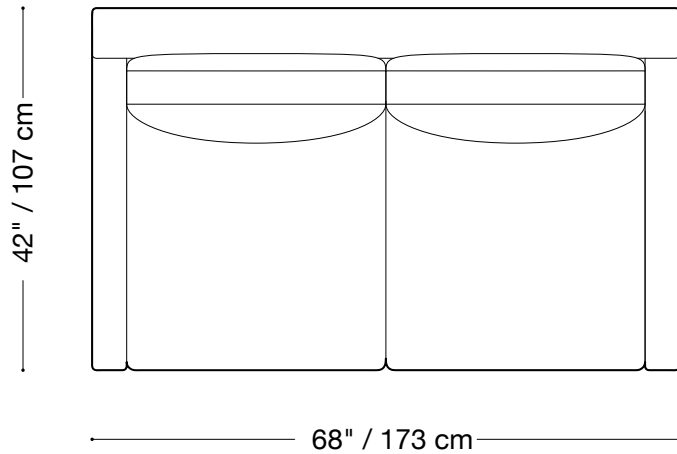

Available in custom sizes to fit your apartment in both leather and fabric.

Upholstery upgrades available.

MONTAUK SOFA

Geoffrey

Queen sleeper

Length 76" / 193 cm

Depth 42" / 107 cm

Height 30" / 76 cm

Available in custom sizes to fit your apartment in both leather and fabric.
Upholstery upgrades available.

MONTAUK SOFA

Geoffrey

Double sleeper

Length 68" / 173 cm

Depth 42" / 107 cm

Height 30" / 76 cm

Available in custom sizes to fit your apartment in both leather and fabric.
Upholstery upgrades available.

MONTAUK SOFA

Geoffrey

Sectional

Length 115" x 115" / 292 cm x 292 cm

Depth 40" / 102 cm

Height 30" / 76 cm

Available in custom sizes to fit your apartment in both leather and fabric.