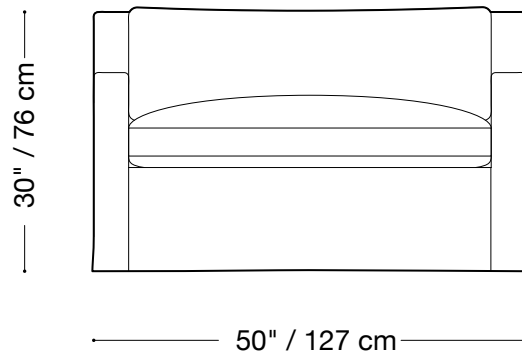

Available in custom sizes to fit your apartment in both leather and fabric.

Upholstery upgrades available.

MONTAUK SOFA

Geoffrey

Chair

Length 50" / 127 cm

Depth 40" / 102 cm

Height 30" / 76 cm

Available in custom sizes to fit your apartment in both leather and fabric.

Upholstery upgrades available.

MONTAUK SOFA

Geoffrey

Queen sleeper

Length 76" / 193 cm

Depth 42" / 107 cm

Height 30" / 76 cm

Available in custom sizes to fit your apartment in both leather and fabric.
Upholstery upgrades available.

MONTAUK SOFA

Geoffrey

Double sleeper

Length 68" / 173 cm

Depth 42" / 107 cm

Height 30" / 76 cm

Available in custom sizes to fit your apartment in both leather and fabric.
Upholstery upgrades available.

MONTAUK SOFA

Geoffrey

Sectional

Length 115" x 115" / 292 cm x 292 cm

Depth 40" / 102 cm

Height 30" / 76 cm

Available in custom sizes to fit your apartment in both leather and fabric.