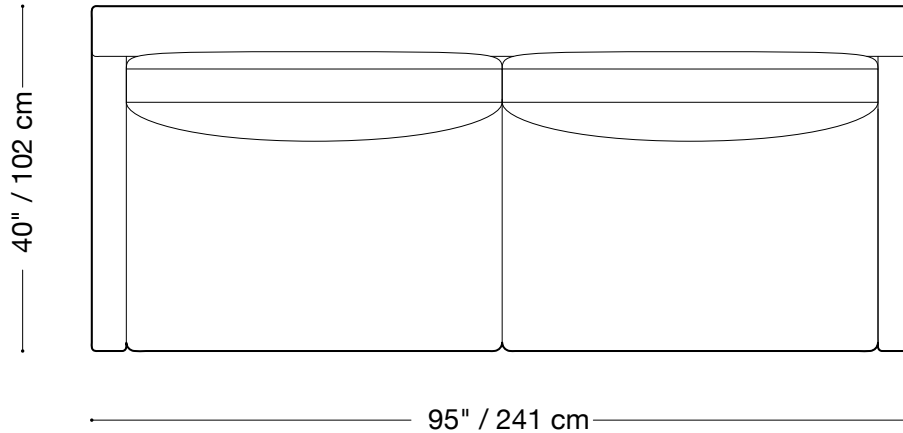

**MONTAUK
SOFA**

Geoffrey

MONTAUK SOFA

Geoffrey

Sofa

Length 95" / 241 cm

Depth 40" / 102 cm

Height 30" / 76 cm

Available in custom sizes to fit your apartment in both leather and fabric.

Upholstery upgrades available.

MONTAUK SOFA

Geoffrey

Love seat

Length 79" / 201 cm

Depth 40" / 102 cm

Height 30" / 76 cm

Available in custom sizes to fit your apartment in both leather and fabric.

Upholstery upgrades available.

MONTAUK SOFA

Geoffrey

Queen sleeper

Length 76" / 193 cm

Depth 42" / 107 cm

Height 30" / 76 cm

MONTAUK SOFA

Geoffrey

Sectional

Length 115" x 115" / 292 cm x 292 cm

Depth 40" / 102 cm

Height 30" / 76 cm

Available in custom sizes to fit your apartment in both leather and fabric.