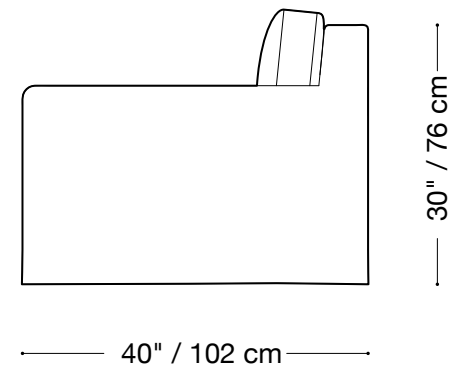

**MONTAUK
SOFA**

Geoffrey

MONTAUK SOFA

Geoffrey

Sofa

Length 95" / 241 cm

Depth 40" / 102 cm

Height 30" / 76 cm

Available in custom sizes to fit your apartment in both leather and fabric.

Upholstery upgrades available.

MONTAUK SOFA

Geoffrey

Love seat

Length 79" / 201 cm

Depth 40" / 102 cm

Height 30" / 76 cm

Available in custom sizes to fit your apartment in both leather and fabric.

Upholstery upgrades available.

MONTAUK SOFA

Geoffrey

Chair

Length 50" / 127 cm

Depth 40" / 102 cm

Height 30" / 76 cm

MONTAUK SOFA

Geoffrey

Sectional

Length 115" x 115" / 292 cm x 292 cm

Depth 40" / 102 cm

Height 30" / 76 cm

Available in custom sizes to fit your apartment in both leather and fabric.