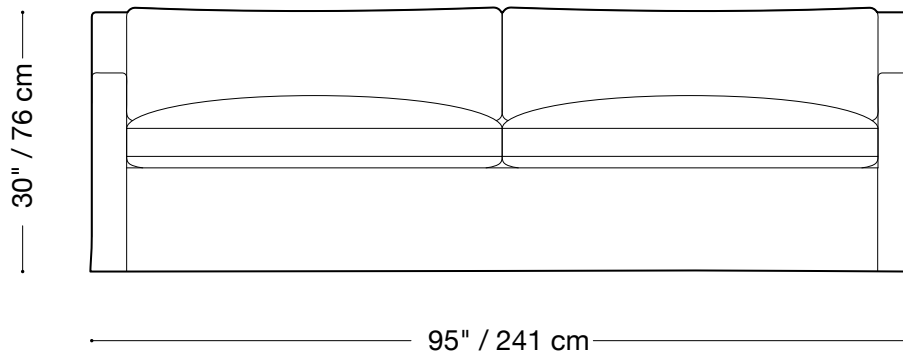

**MONTAUK
SOFA**

Geoffrey

MONTAUK SOFA

Geoffrey

Sofa

Length 95" / 241 cm

Depth 40" / 102 cm

Height 30" / 76 cm

Available in custom sizes to fit your apartment in both leather and fabric.

Upholstery upgrades available.

MONTAUK SOFA

Geoffrey

Love seat

Length 79" / 201 cm

Depth 40" / 102 cm

Height 30" / 76 cm

Available in custom sizes to fit your apartment in both leather and fabric.

Upholstery upgrades available.

MONTAUK SOFA

Geoffrey

Queen sleeper

Length 76" / 193 cm

Depth 42" / 107 cm

Height 30" / 76 cm

MONTAUK SOFA

Geoffrey

Sectional

Length 115" x 115" / 292 cm x 292 cm

Depth 40" / 102 cm

Height 30" / 76 cm

Available in custom sizes to fit your apartment in both leather and fabric.