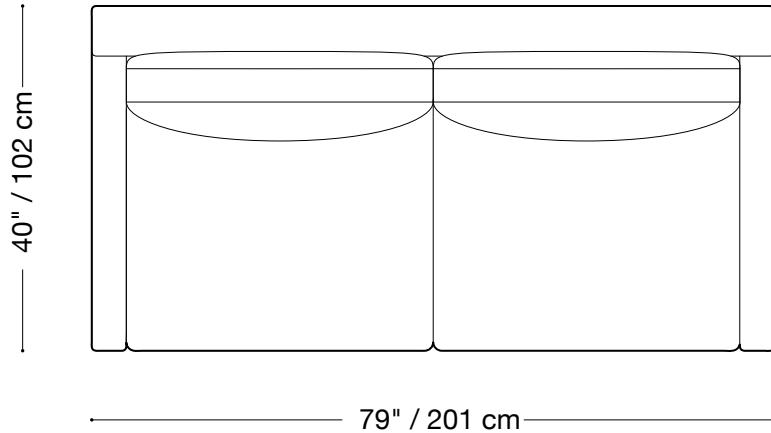

MONTAUK SOFA

Geoffrey

Love seat

Length 79" / 201 cm

Depth 40" / 102 cm

Height 30" / 76 cm

Available in custom sizes to fit your apartment in both leather and fabric.

Upholstery upgrades available.