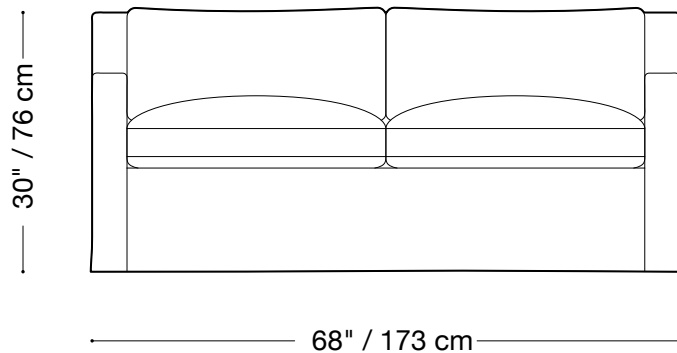

Available in custom sizes to fit your apartment in both leather and fabric.

Upholstery upgrades available.

MONTAUK SOFA

Geoffrey

Queen sleeper

Length 76" / 193 cm

Depth 42" / 107 cm

Height 30" / 76 cm

Available in custom sizes to fit your apartment in both leather and fabric.
Upholstery upgrades available.

MONTAUK SOFA

Geoffrey

Double sleeper

Length 68" / 173 cm

Depth 42" / 107 cm

Height 30" / 76 cm

Available in custom sizes to fit your apartment in both leather and fabric.
Upholstery upgrades available.

MONTAUK SOFA

Geoffrey

Sectional

Length 115" x 115" / 292 cm x 292 cm

Depth 40" / 102 cm

Height 30" / 76 cm

Available in custom sizes to fit your apartment in both leather and fabric.