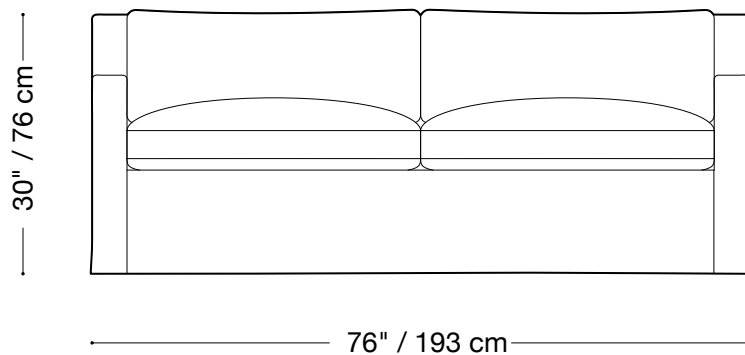

Available in custom sizes to fit your apartment in both leather and fabric.

Upholstery upgrades available.

MONTAUK SOFA

Geoffrey

Chair

Length 50" / 127 cm

Depth 40" / 102 cm

Height 30" / 76 cm

Available in custom sizes to fit your apartment in both leather and fabric.

Upholstery upgrades available.

MONTAUK SOFA

Geoffrey

Queen sleeper

Length 76" / 193 cm

Depth 42" / 107 cm

Height 30" / 76 cm

Available in custom sizes to fit your apartment in both leather and fabric.
Upholstery upgrades available.

MONTAUK SOFA

Geoffrey

Double sleeper

Length 68" / 173 cm

Depth 42" / 107 cm

Height 30" / 76 cm

Available in custom sizes to fit your apartment in both leather and fabric.
Upholstery upgrades available.

MONTAUK SOFA

Geoffrey

Sectional

Length 115" x 115" / 292 cm x 292 cm

Depth 40" / 102 cm

Height 30" / 76 cm

Available in custom sizes to fit your apartment in both leather and fabric.