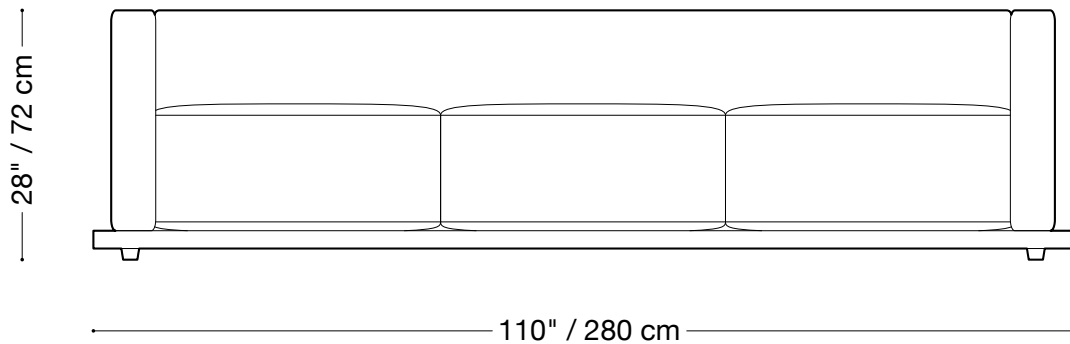

## Sofa

Length 110" / 280 cm  
Depth 37" / 94 cm  
Height 28" / 72 cm

The Geoffrey Outdoor is composed of modular units. Multiple configurations are possible.

## Love Seat

Length 78" / 198 cm  
Depth 37" / 94 cm  
Height 28" / 72 cm

The Geoffrey Outdoor is composed of modular units. Multiple configurations are possible.