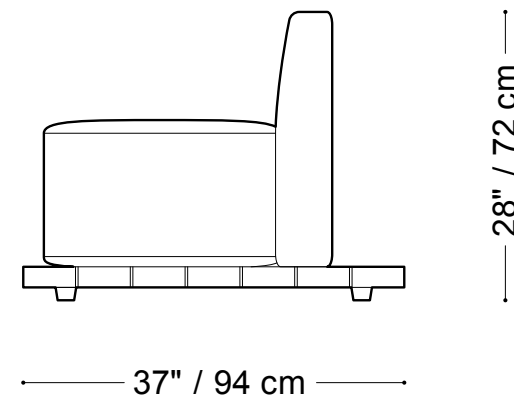

MONTAUK SOFA

Geoffrey Outdoor

Armless Chair

Length 36" / 92 cm
Depth 37" / 94 cm
Height 28" / 72 cm

The Geoffrey Outdoor is composed of modular units. Multiple configurations are possible.