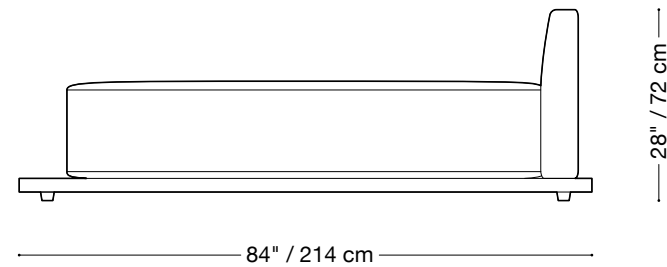

MONTAUK SOFA

Geoffrey Outdoor

Lounge Chair

Length 84" / 214 cm
Depth 34" / 97 cm
Height 28" / 72 cm

The Geoffrey Outdoor is composed of modular units. Multiple configurations are possible.