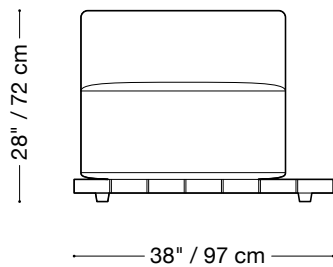

MONTAUK SOFA

Geoffrey Outdoor

Lounge Chair (wide)

Length 84" / 214 cm
Depth 38" / 97 cm
Height 28" / 72 cm

The Geoffrey Outdoor is composed of modular units. Multiple configurations are possible.