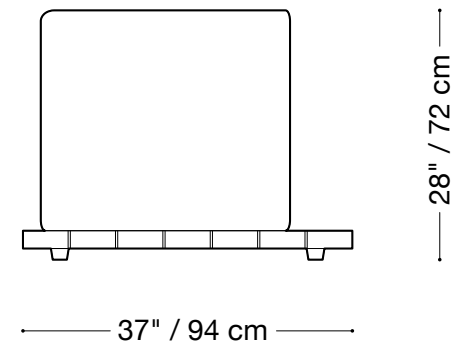

## Sofa

Length 110" / 280 cm  
Depth 37" / 94 cm  
Height 28" / 72 cm

The Geoffrey Outdoor is composed of modular units. Multiple configurations are possible.

## Love Seat

Length 78" / 198 cm  
Depth 37" / 94 cm  
Height 28" / 72 cm

The Geoffrey Outdoor is composed of modular units. Multiple configurations are possible.