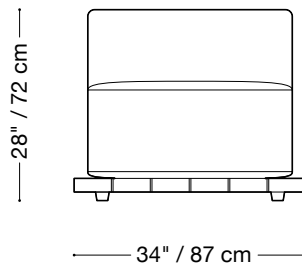

MONTAUK SOFA

Geoffrey Outdoor

Lounge Chair

Length 84" / 214 cm
Depth 34" / 97 cm
Height 28" / 72 cm

The Geoffrey Outdoor is composed of modular units. Multiple configurations are possible.