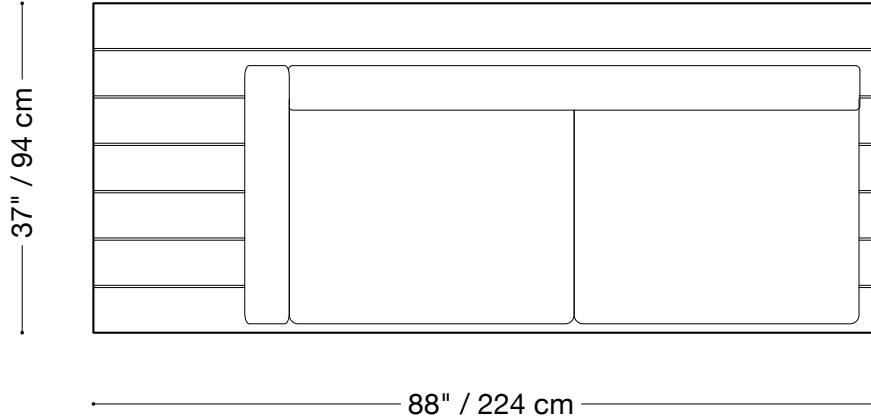

MONTAUK SOFA

Geoffrey Outdoor

One Arm Love Seat

Length 88" / 224 cm
Depth 37" / 94 cm
Height 28" / 72 cm

The Geoffrey Outdoor is composed of modular units. Multiple configurations are possible.