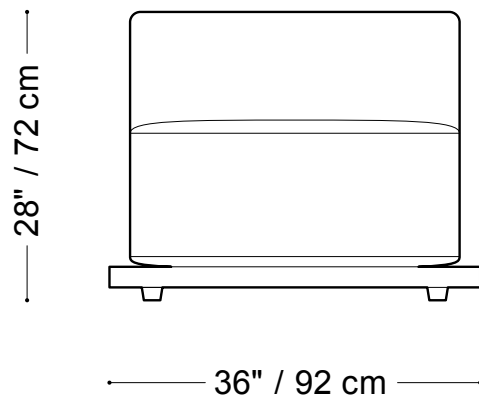

MONTAUK SOFA

Geoffrey Outdoor

Armless Chair

Length 36" / 92 cm
Depth 37" / 94 cm
Height 28" / 72 cm

The Geoffrey Outdoor is composed of modular units. Multiple configurations are possible.