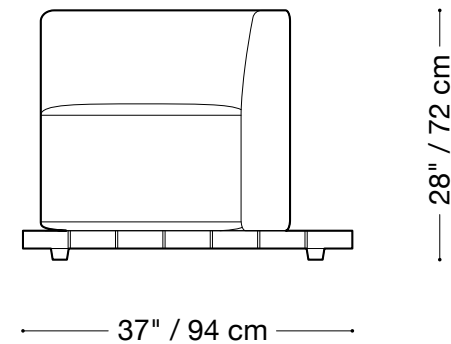

MONTAUK SOFA

Geoffrey Outdoor

One Arm Love Seat

Length 88" / 224 cm
Depth 37" / 94 cm
Height 28" / 72 cm

The Geoffrey Outdoor is composed of modular units. Multiple configurations are possible.