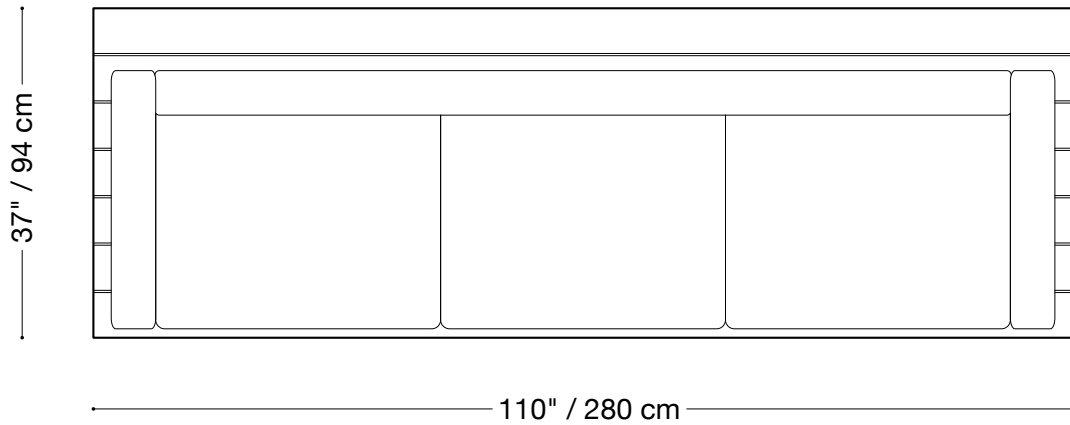

## Sofa

Length 110" / 280 cm  
Depth 37" / 94 cm  
Height 28" / 72 cm

The Geoffrey Outdoor is composed of modular units. Multiple configurations are possible.