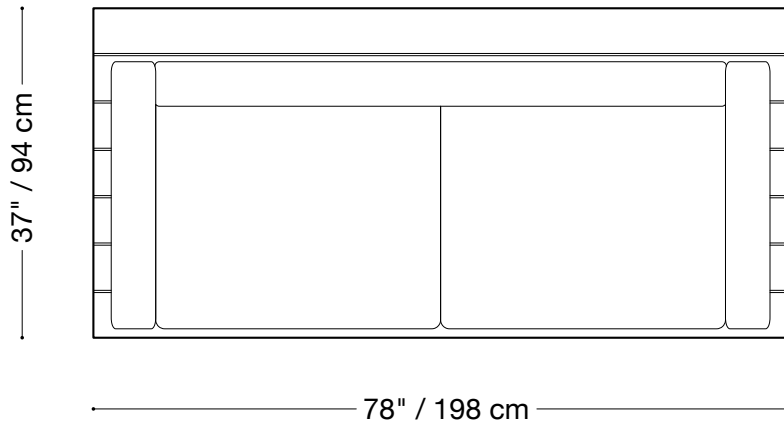

## Sofa

Length 110" / 280 cm  
Depth 37" / 94 cm  
Height 28" / 72 cm

The Geoffrey Outdoor is composed of modular units. Multiple configurations are possible.

## Love Seat

Length 78" / 198 cm  
Depth 37" / 94 cm  
Height 28" / 72 cm

The Geoffrey Outdoor is composed of modular units. Multiple configurations are possible.