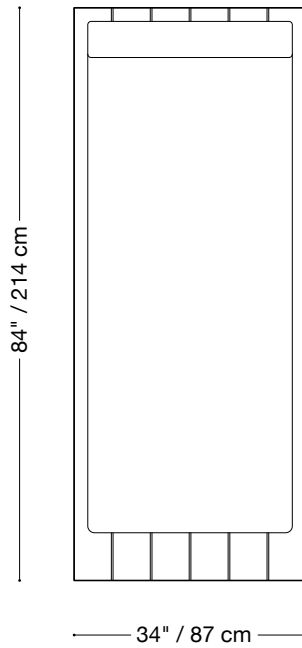

MONTAUK SOFA

Geoffrey Outdoor

Lounge Chair

Length 84" / 214 cm
Depth 34" / 97 cm
Height 28" / 72 cm

The Geoffrey Outdoor is composed of modular units. Multiple configurations are possible.