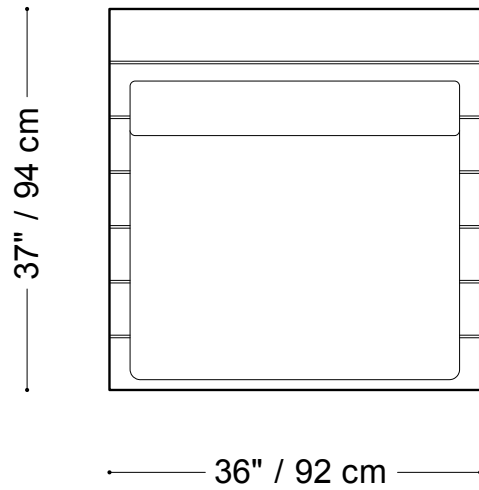

MONTAUK SOFA

Geoffrey Outdoor

Armless Chair

Length 36" / 92 cm
Depth 37" / 94 cm
Height 28" / 72 cm

The Geoffrey Outdoor is composed of modular units. Multiple configurations are possible.