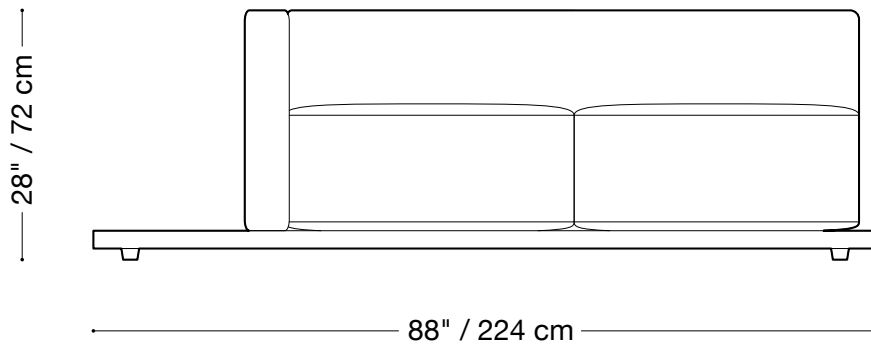

MONTAUK SOFA

Geoffrey Outdoor

One Arm Love Seat

Length 88" / 224 cm
Depth 37" / 94 cm
Height 28" / 72 cm

The Geoffrey Outdoor is composed of modular units. Multiple configurations are possible.