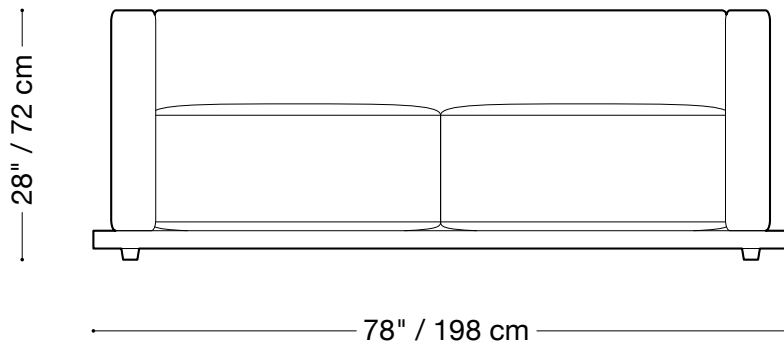

## Sofa

Length 110" / 280 cm  
Depth 37" / 94 cm  
Height 28" / 72 cm

The Geoffrey Outdoor is composed of modular units. Multiple configurations are possible.

## Love Seat

Length 78" / 198 cm  
Depth 37" / 94 cm  
Height 28" / 72 cm

The Geoffrey Outdoor is composed of modular units. Multiple configurations are possible.