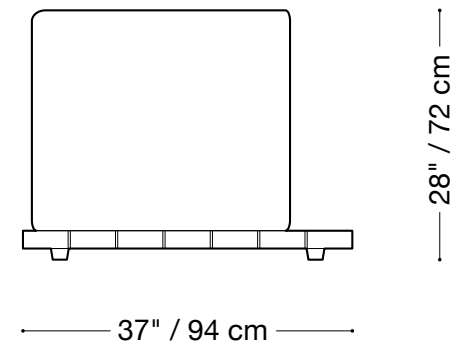

## Sofa

Length 110" / 280 cm  
Depth 37" / 94 cm  
Height 28" / 72 cm

The Geoffrey Outdoor is composed of modular units. Multiple configurations are possible.

## Love Seat

Length 78" / 198 cm  
Depth 37" / 94 cm  
Height 28" / 72 cm

The Geoffrey Outdoor is composed of modular units. Multiple configurations are possible.