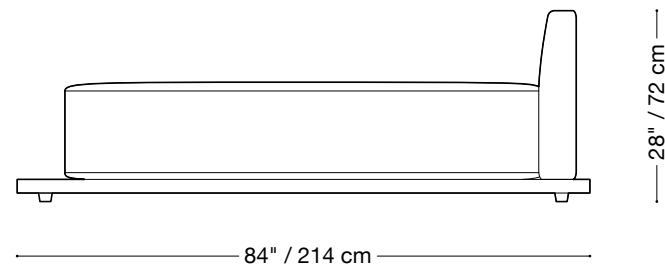

MONTAUK SOFA

Geoffrey Outdoor

Lounge Chair (wide)

Length 84" / 214 cm
Depth 38" / 97 cm
Height 28" / 72 cm

The Geoffrey Outdoor is composed of modular units. Multiple configurations are possible.