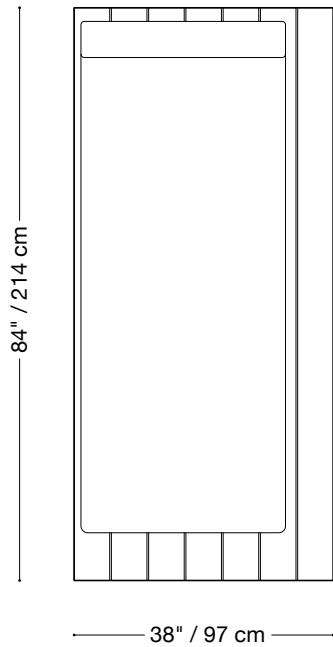

MONTAUK SOFA

Geoffrey Outdoor

Lounge Chair (wide)

Length 84" / 214 cm
Depth 38" / 97 cm
Height 28" / 72 cm

The Geoffrey Outdoor is composed of modular units. Multiple configurations are possible.