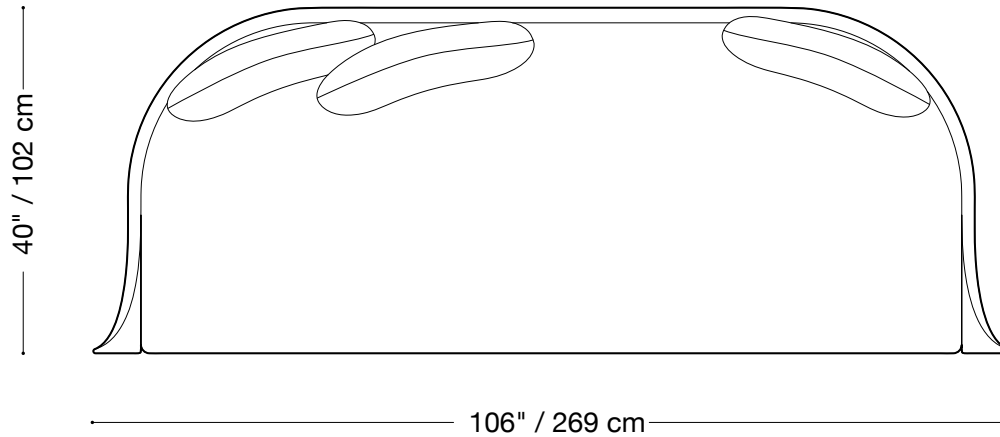

## Sofa

Length 106" / 269 cm

Depth 40" / 102 cm

Height 25" / 64 cm

Available in custom sizes to fit your apartment in both leather and fabric.

## Love seat

Length 83" / 211 cm

Depth 40" / 102 cm

Height 25" / 64 cm

Available in custom sizes to fit your apartment in both leather and fabric.