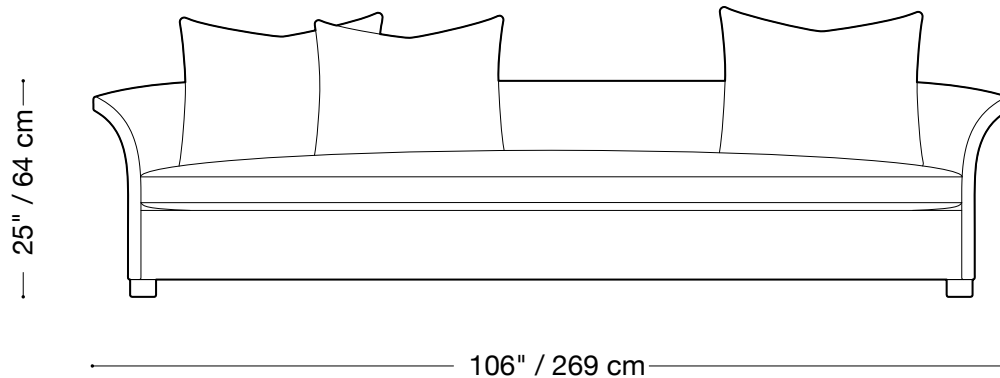

# MONTAUK SOFA

Grace

## Sofa

Length 106" / 269 cm

Depth 40" / 102 cm

Height 25" / 64 cm

Available in custom sizes to fit your apartment in both leather and fabric.

## Love seat

Length 83" / 211 cm

Depth 40" / 102 cm

Height 25" / 64 cm

Available in custom sizes to fit your apartment in both leather and fabric.

## Chair

Length 53" / 135 cm

Depth 40" / 102 cm

Height 25" / 64 cm

Available in custom sizes to fit your apartment in both leather and fabric.