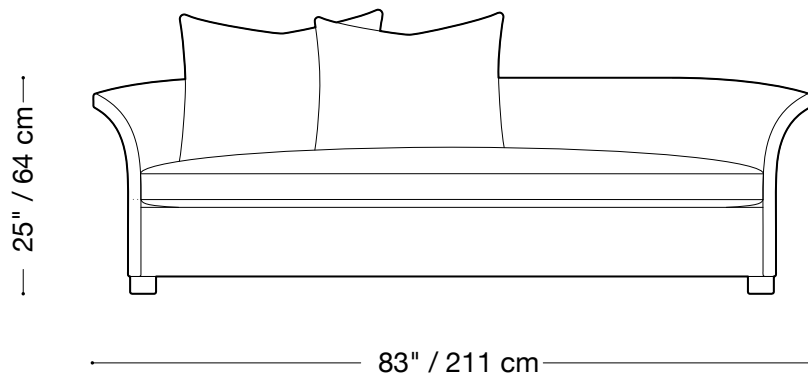

## Sofa

Length 106" / 269 cm

Depth 40" / 102 cm

Height 25" / 64 cm

Available in custom sizes to fit your apartment in both leather and fabric.

## Love seat

Length 83" / 211 cm

Depth 40" / 102 cm

Height 25" / 64 cm

Available in custom sizes to fit your apartment in both leather and fabric.

## Chair

Length 53" / 135 cm

Depth 40" / 102 cm

Height 25" / 64 cm

Available in custom sizes to fit your apartment in both leather and fabric.