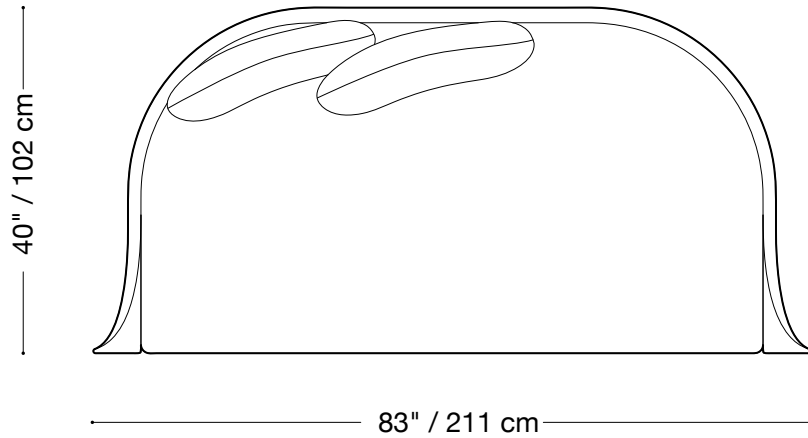

## Love seat

Length 83" / 211 cm

Depth 40" / 102 cm

Height 25" / 64 cm

Available in custom sizes to fit your apartment in both leather and fabric.