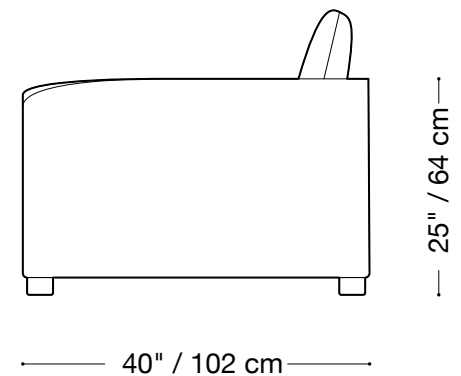

## Sofa

Length 106" / 269 cm

Depth 40" / 102 cm

Height 25" / 64 cm

Available in custom sizes to fit your apartment in both leather and fabric.

## Love seat

Length 83" / 211 cm

Depth 40" / 102 cm

Height 25" / 64 cm

Available in custom sizes to fit your apartment in both leather and fabric.

## Chair

Length 53" / 135 cm

Depth 40" / 102 cm

Height 25" / 64 cm

Available in custom sizes to fit your apartment in both leather and fabric.