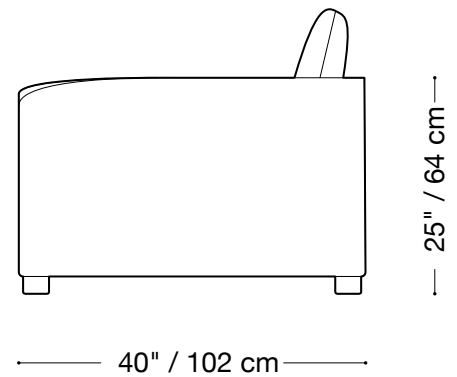

## Sofa

Length 106" / 269 cm

Depth 40" / 102 cm

Height 25" / 64 cm

Available in custom sizes to fit your apartment in both leather and fabric.

## Love seat

Length 83" / 211 cm

Depth 40" / 102 cm

Height 25" / 64 cm

Available in custom sizes to fit your apartment in both leather and fabric.

## Chair

Length 53" / 135 cm

Depth 40" / 102 cm

Height 25" / 64 cm

Available in custom sizes to fit your apartment in both leather and fabric.