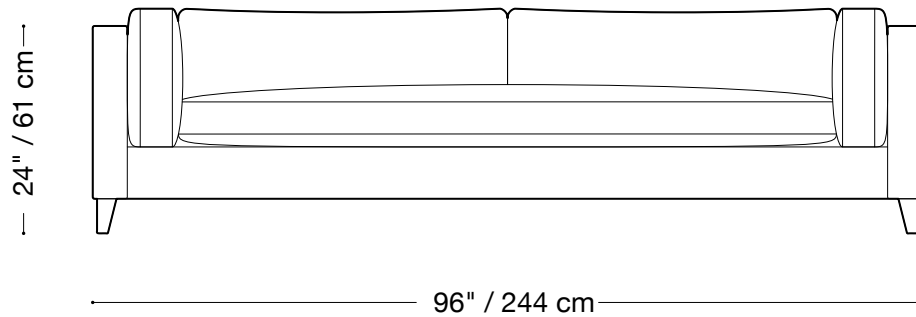

MONTAUK SOFA

Harris

MONTAUK SOFA

Harris

Long sofa

Length 113" / 287 cm

Depth 40" / 102 cm

Height 24" / 61 cm

Available in custom sizes to fit your apartment in both leather and fabric.

MONTAUK SOFA

Harris

Sofa

Length 96" / 244 cm

Depth 40" / 102 cm

Height 24" / 61 cm

Available in custom sizes to fit your apartment in both leather and fabric.

MONTAUK SOFA

Harris

Love seat

Length 80" / 203 cm

Depth 40" / 102 cm

Height 24" / 61 cm

Available in custom sizes to fit your apartment in both leather and fabric.

MONTAUK SOFA

Harris

Chair

Length 40" / 102 cm

Depth 40" / 102 cm

Height 24" / 61 cm

Available in custom sizes to fit your apartment in both leather and fabric.