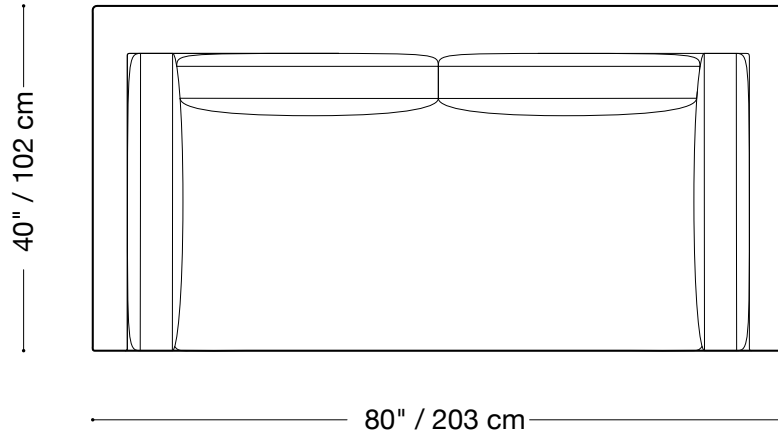

Available in custom sizes to fit your apartment in both leather and fabric.

MONTAUK SOFA

Harris

Sofa

Length 96" / 244 cm

Depth 40" / 102 cm

Height 24" / 61 cm

Available in custom sizes to fit your apartment in both leather and fabric.

MONTAUK SOFA

Harris

Love seat

Length 80" / 203 cm

Depth 40" / 102 cm

Height 24" / 61 cm

Available in custom sizes to fit your apartment in both leather and fabric.

MONTAUK SOFA

Harris

Chair

Length 40" / 102 cm

Depth 40" / 102 cm

Height 24" / 61 cm

Available in custom sizes to fit your apartment in both leather and fabric.