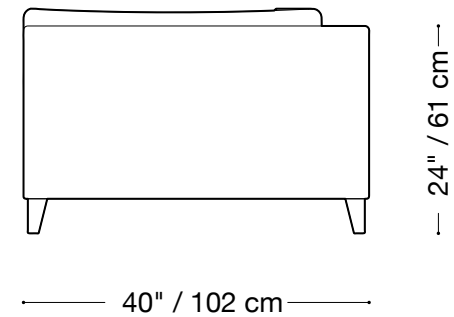

MONTAUK SOFA

Harris

MONTAUK SOFA

Harris

Long sofa

Length 113" / 287 cm

Depth 40" / 102 cm

Height 24" / 61 cm

Available in custom sizes to fit your apartment in both leather and fabric.

MONTAUK SOFA

Harris

Sofa

Length 96" / 244 cm

Depth 40" / 102 cm

Height 24" / 61 cm

Available in custom sizes to fit your apartment in both leather and fabric.

MONTAUK SOFA

Harris

Love seat

Length 80" / 203 cm

Depth 40" / 102 cm

Height 24" / 61 cm

Available in custom sizes to fit your apartment in both leather and fabric.

MONTAUK SOFA

Harris

Chair

Length 40" / 102 cm

Depth 40" / 102 cm

Height 24" / 61 cm

Available in custom sizes to fit your apartment in both leather and fabric.