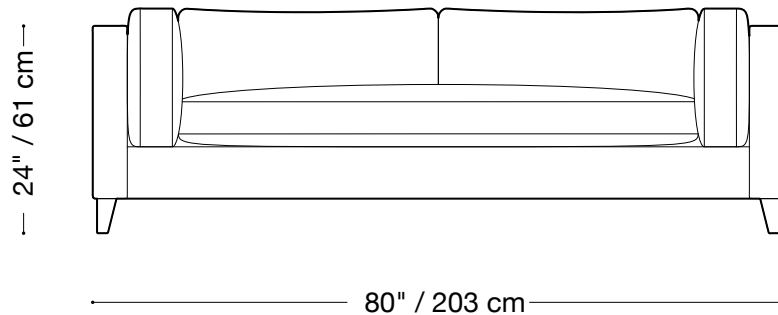

Available in custom sizes to fit your apartment in both leather and fabric.

MONTAUK SOFA

Harris

Sofa

Length 96" / 244 cm

Depth 40" / 102 cm

Height 24" / 61 cm

Available in custom sizes to fit your apartment in both leather and fabric.

MONTAUK SOFA

Harris

Love seat

Length 80" / 203 cm

Depth 40" / 102 cm

Height 24" / 61 cm

Available in custom sizes to fit your apartment in both leather and fabric.

MONTAUK SOFA

Harris

Chair

Length 40" / 102 cm

Depth 40" / 102 cm

Height 24" / 61 cm

Available in custom sizes to fit your apartment in both leather and fabric.