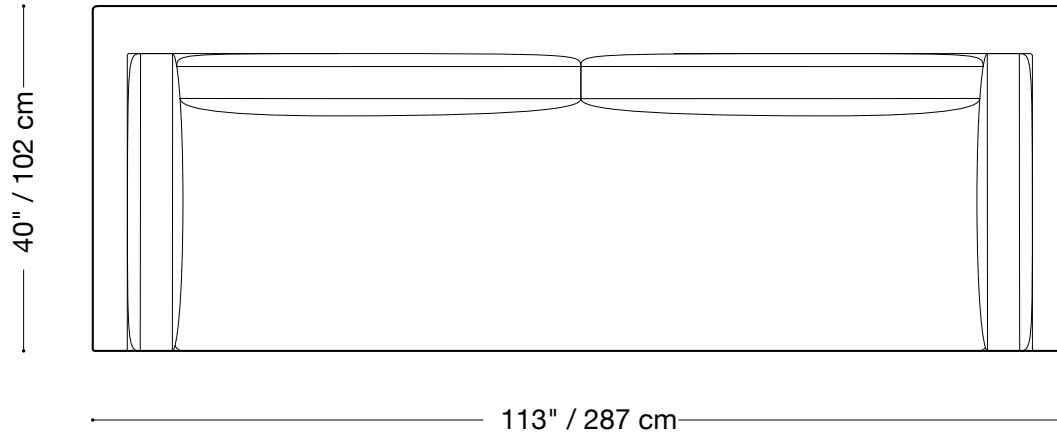

MONTAUK SOFA

Harris

MONTAUK SOFA

Harris

Long sofa

Length 113" / 287 cm

Depth 40" / 102 cm

Height 24" / 61 cm

Available in custom sizes to fit your apartment in both leather and fabric.

MONTAUK SOFA

Harris

Sofa

Length 96" / 244 cm

Depth 40" / 102 cm

Height 24" / 61 cm

Available in custom sizes to fit your apartment in both leather and fabric.

MONTAUK SOFA

Harris

Love seat

Length 80" / 203 cm

Depth 40" / 102 cm

Height 24" / 61 cm

Available in custom sizes to fit your apartment in both leather and fabric.

MONTAUK SOFA

Harris

Chair

Length 40" / 102 cm

Depth 40" / 102 cm

Height 24" / 61 cm

Available in custom sizes to fit your apartment in both leather and fabric.