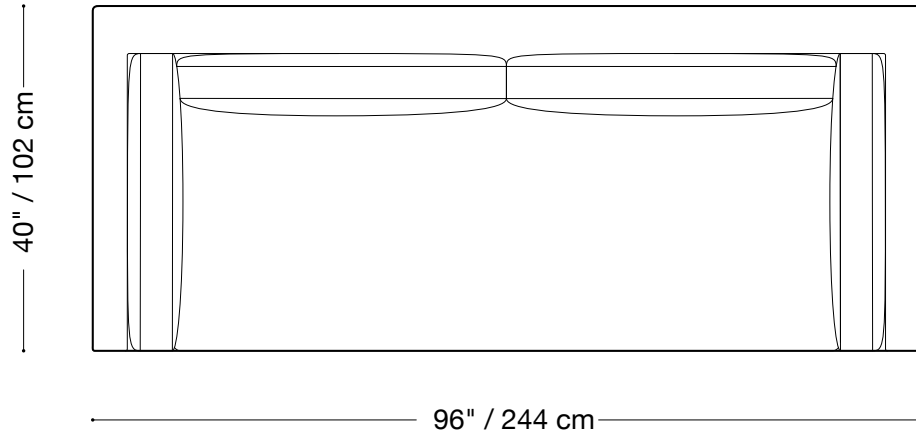

MONTAUK SOFA

Harris

MONTAUK SOFA

Harris

Long sofa

Length 113" / 287 cm

Depth 40" / 102 cm

Height 24" / 61 cm

Available in custom sizes to fit your apartment in both leather and fabric.

MONTAUK SOFA

Harris

Sofa

Length 96" / 244 cm

Depth 40" / 102 cm

Height 24" / 61 cm

Available in custom sizes to fit your apartment in both leather and fabric.

MONTAUK SOFA

Harris

Love seat

Length 80" / 203 cm

Depth 40" / 102 cm

Height 24" / 61 cm

Available in custom sizes to fit your apartment in both leather and fabric.

MONTAUK SOFA

Harris

Chair

Length 40" / 102 cm

Depth 40" / 102 cm

Height 24" / 61 cm

Available in custom sizes to fit your apartment in both leather and fabric.