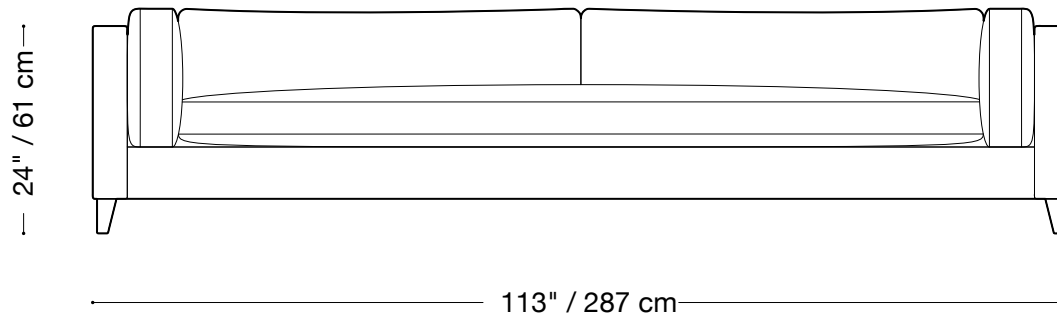

MONTAUK SOFA

Harris

MONTAUK SOFA

Harris

Long sofa

Length 113" / 287 cm

Depth 40" / 102 cm

Height 24" / 61 cm

Available in custom sizes to fit your apartment in both leather and fabric.

MONTAUK SOFA

Harris

Sofa

Length 96" / 244 cm

Depth 40" / 102 cm

Height 24" / 61 cm

Available in custom sizes to fit your apartment in both leather and fabric.

MONTAUK SOFA

Harris

Love seat

Length 80" / 203 cm

Depth 40" / 102 cm

Height 24" / 61 cm

Available in custom sizes to fit your apartment in both leather and fabric.

MONTAUK SOFA

Harris

Chair

Length 40" / 102 cm

Depth 40" / 102 cm

Height 24" / 61 cm

Available in custom sizes to fit your apartment in both leather and fabric.