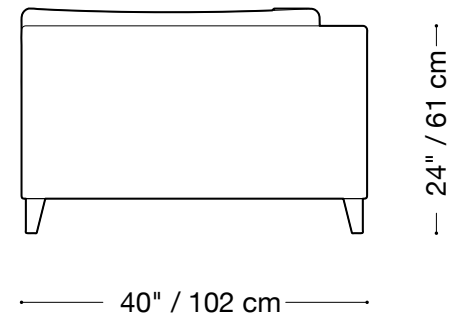

MONTAUK SOFA

Harris

MONTAUK SOFA

Harris

Long sofa

Length 113" / 287 cm

Depth 40" / 102 cm

Height 24" / 61 cm

Available in custom sizes to fit your apartment in both leather and fabric.

MONTAUK SOFA

Harris

Sofa

Length 96" / 244 cm

Depth 40" / 102 cm

Height 24" / 61 cm

Available in custom sizes to fit your apartment in both leather and fabric.

MONTAUK SOFA

Harris

Love seat

Length 80" / 203 cm

Depth 40" / 102 cm

Height 24" / 61 cm

Available in custom sizes to fit your apartment in both leather and fabric.

MONTAUK SOFA

Harris

Chair

Length 40" / 102 cm

Depth 40" / 102 cm

Height 24" / 61 cm

Available in custom sizes to fit your apartment in both leather and fabric.