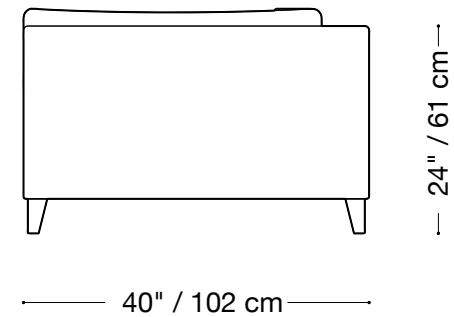

MONTAUK SOFA

Harris

MONTAUK SOFA

Harris

Long sofa

Length 113" / 287 cm

Depth 40" / 102 cm

Height 24" / 61 cm

Available in custom sizes to fit your apartment in both leather and fabric.

MONTAUK SOFA

Harris

Sofa

Length 96" / 244 cm

Depth 40" / 102 cm

Height 24" / 61 cm

Available in custom sizes to fit your apartment in both leather and fabric.

MONTAUK SOFA

Harris

Love seat

Length 80" / 203 cm

Depth 40" / 102 cm

Height 24" / 61 cm

Available in custom sizes to fit your apartment in both leather and fabric.

MONTAUK SOFA

Harris

Chair

Length 40" / 102 cm

Depth 40" / 102 cm

Height 24" / 61 cm

Available in custom sizes to fit your apartment in both leather and fabric.