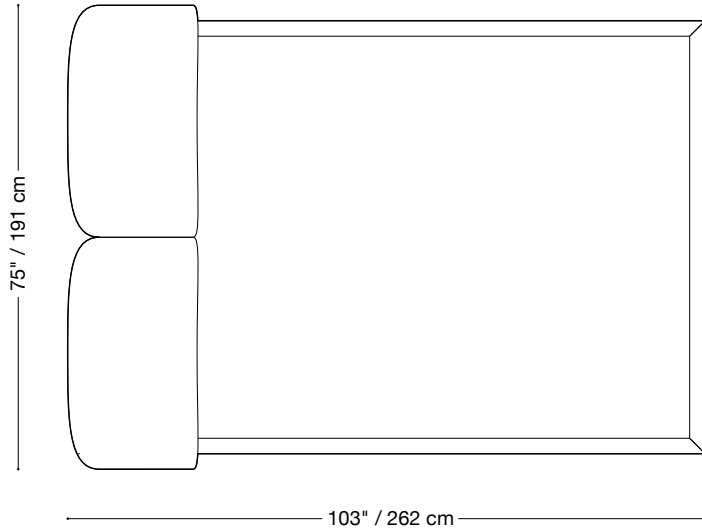

MONTAUK SOFA

Heather Bed With Storage

Queen Bed

Length 75" / 191 cm
Depth 103" / 262 cm
Height 37" / 94 cm

Mattress rail

Height 12" / 30 cm

Custom fabrics are available.