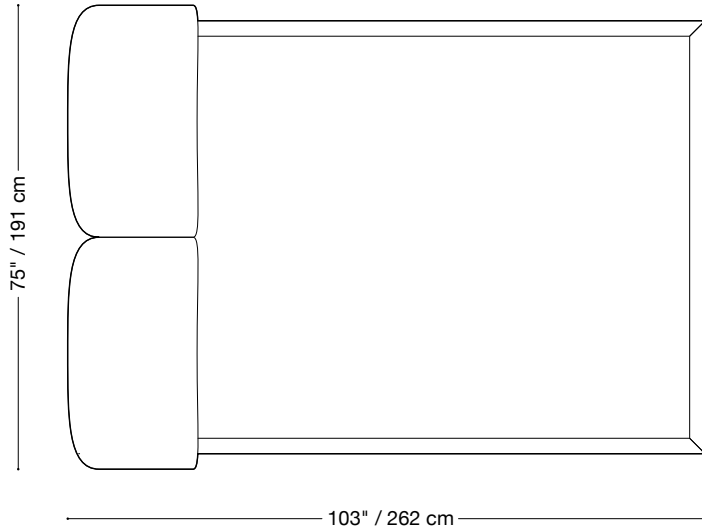

**MONTAUK
SOFA**

Heather Bed
With Storage

MONTAUK SOFA

Heather Bed With Storage

King Bed

Length 93" / 236 cm
Depth 103" / 262 cm
Height 37" / 94 cm

Mattress rail

Height 12" / 30 cm

Custom fabrics are available.

MONTAUK SOFA

Heather Bed With Storage

Queen Bed

Length 75" / 191 cm
Depth 103" / 262 cm
Height 37" / 94 cm

Mattress rail

Height 12" / 30 cm

Custom fabrics are available.

MONTAUK SOFA

Heather Bed With Storage

Double Bed

Length 59" / 150 cm
Depth 103" / 262 cm
Height 37" / 94 cm

Mattress rail

Height 12" / 30 cm

Custom fabrics are available.