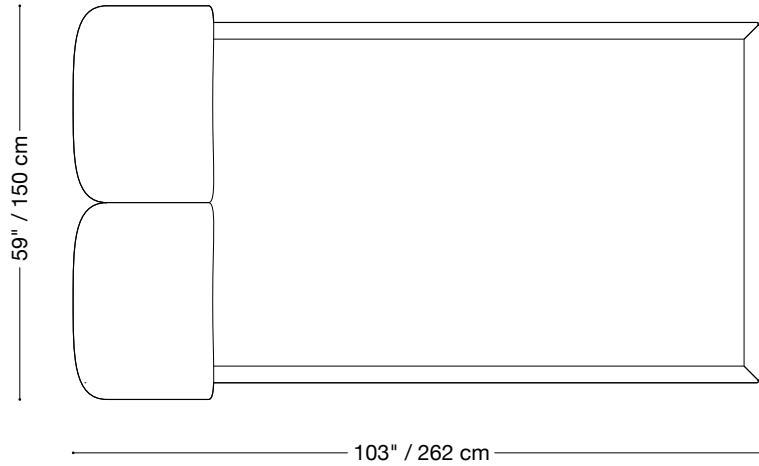

MONTAUK SOFA

Heather Bed With Storage

Double Bed

Length 59" / 150 cm
Depth 103" / 262 cm
Height 37" / 94 cm

Mattress rail

Height 12" / 30 cm
Custom fabrics are available.