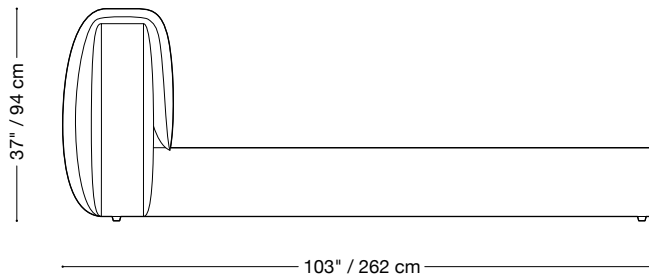

MONTAUK SOFA

Heather Bed With Storage

King Bed

Length 93" / 236 cm
Depth 103" / 262 cm
Height 37" / 94 cm

Mattress rail

Height 12" / 30 cm

Custom fabrics are available.