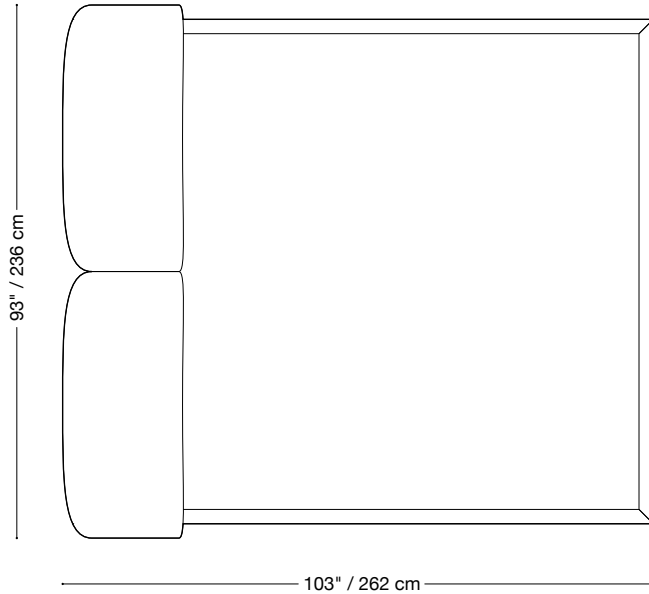

MONTAUK SOFA

Heather Bed With Storage

King Bed

Length 93" / 236 cm
Depth 103" / 262 cm
Height 37" / 94 cm

Mattress rail

Height 12" / 30 cm

Custom fabrics are available.