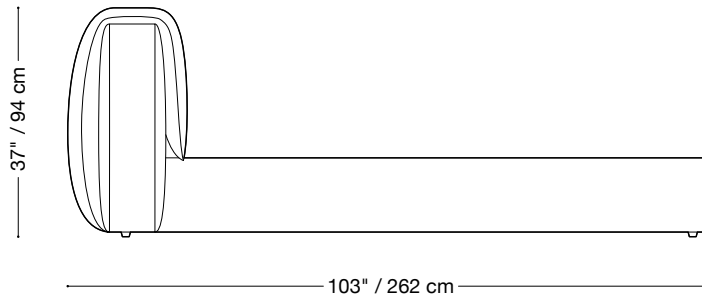

**MONTAUK
SOFA**

Heather Bed
With Storage

MONTAUK SOFA

Heather Bed With Storage

King Bed

Length 93" / 236 cm
Depth 103" / 262 cm
Height 37" / 94 cm

Mattress rail

Height 12" / 30 cm

Custom fabrics are available.

MONTAUK SOFA

Heather Bed With Storage

Queen Bed

Length 75" / 191 cm
Depth 103" / 262 cm
Height 37" / 94 cm

Mattress rail

Height 12" / 30 cm

Custom fabrics are available.

MONTAUK SOFA

Heather Bed With Storage

Double Bed

Length 59" / 150 cm
Depth 103" / 262 cm
Height 37" / 94 cm

Mattress rail

Height 12" / 30 cm

Custom fabrics are available.