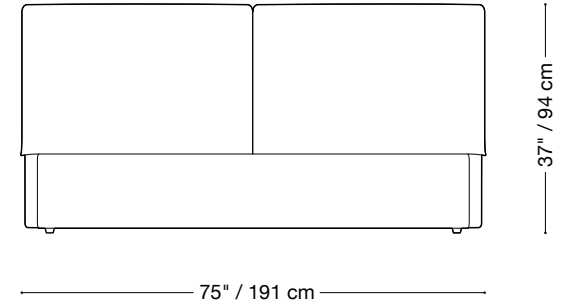

MONTAUK SOFA

Heather Bed With Storage

Queen Bed

Length 75" / 191 cm
Depth 103" / 262 cm
Height 37" / 94 cm

Mattress rail

Height 12" / 30 cm

Custom fabrics are available.