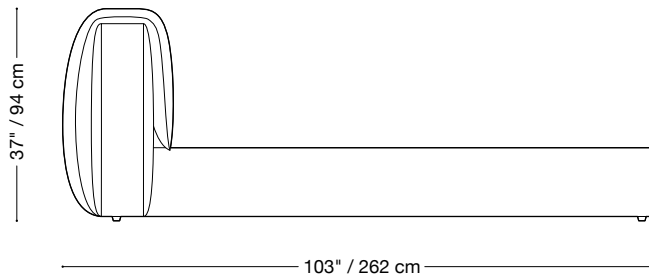

**MONTAUK
SOFA**

Heather Bed
With Storage

MONTAUK SOFA

Heather Bed With Storage

King Bed

Length 93" / 236 cm
Depth 103" / 262 cm
Height 37" / 94 cm

Mattress rail

Height 12" / 30 cm

Custom fabrics are available.

MONTAUK SOFA

Heather Bed With Storage

Queen Bed

Length 75" / 191 cm
Depth 103" / 262 cm
Height 37" / 94 cm

Mattress rail

Height 12" / 30 cm

Custom fabrics are available.

MONTAUK SOFA

Heather Bed With Storage

Double Bed

Length 59" / 150 cm
Depth 103" / 262 cm
Height 37" / 94 cm

Mattress rail

Height 12" / 30 cm

Custom fabrics are available.