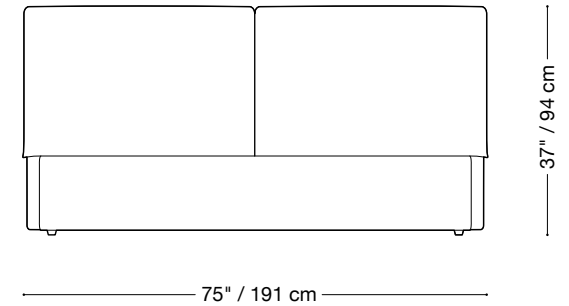

**MONTAUK
SOFA**

Heather Bed
With Storage

MONTAUK SOFA

Heather Bed With Storage

King Bed

Length 93" / 236 cm
Depth 103" / 262 cm
Height 37" / 94 cm

Mattress rail

Height 12" / 30 cm

Custom fabrics are available.

MONTAUK SOFA

Heather Bed With Storage

Queen Bed

Length 75" / 191 cm
Depth 103" / 262 cm
Height 37" / 94 cm

Mattress rail

Height 12" / 30 cm

Custom fabrics are available.

MONTAUK SOFA

Heather Bed With Storage

Double Bed

Length 59" / 150 cm
Depth 103" / 262 cm
Height 37" / 94 cm

Mattress rail

Height 12" / 30 cm

Custom fabrics are available.