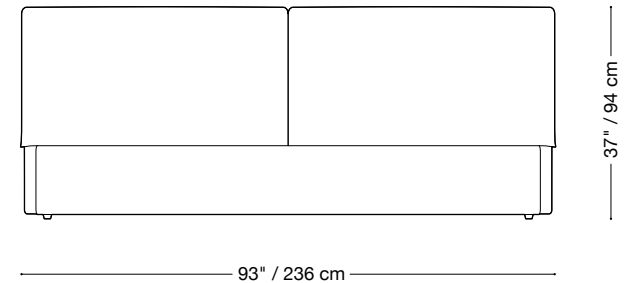

**MONTAUK
SOFA**

Heather Bed
With Storage

MONTAUK SOFA

Heather Bed With Storage

King Bed

Length 93" / 236 cm
Depth 103" / 262 cm
Height 37" / 94 cm

Mattress rail

Height 12" / 30 cm

Custom fabrics are available.

MONTAUK SOFA

Heather Bed With Storage

Queen Bed

Length 75" / 191 cm
Depth 103" / 262 cm
Height 37" / 94 cm

Mattress rail

Height 12" / 30 cm

Custom fabrics are available.

MONTAUK SOFA

Heather Bed With Storage

Double Bed

Length 59" / 150 cm
Depth 103" / 262 cm
Height 37" / 94 cm

Mattress rail

Height 12" / 30 cm

Custom fabrics are available.