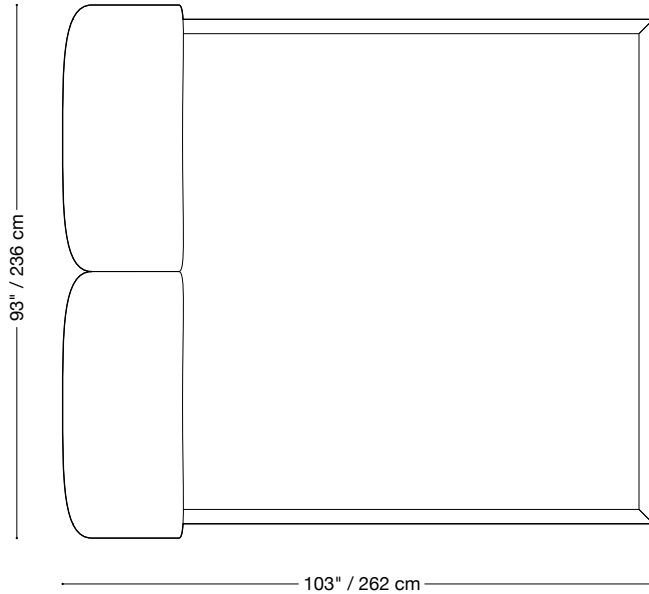

**MONTAUK
SOFA**

Heather Bed
With Storage

MONTAUK SOFA

Heather Bed With Storage

King Bed

Length 93" / 236 cm
Depth 103" / 262 cm
Height 37" / 94 cm

Mattress rail

Height 12" / 30 cm

Custom fabrics are available.

MONTAUK SOFA

Heather Bed With Storage

Queen Bed

Length 75" / 191 cm
Depth 103" / 262 cm
Height 37" / 94 cm

Mattress rail

Height 12" / 30 cm

Custom fabrics are available.

MONTAUK SOFA

Heather Bed With Storage

Double Bed

Length 59" / 150 cm
Depth 103" / 262 cm
Height 37" / 94 cm

Mattress rail

Height 12" / 30 cm

Custom fabrics are available.