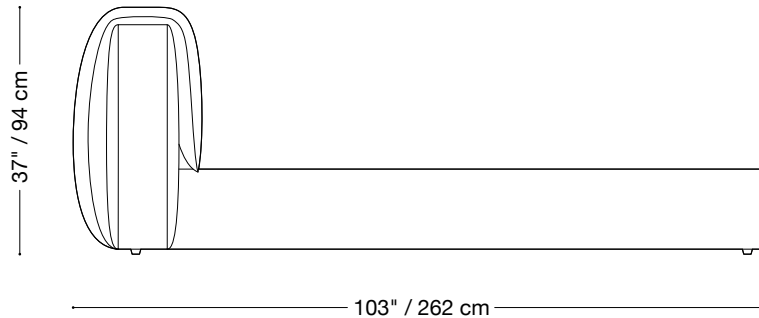

MONTAUK SOFA

Heather Bed With Storage

Double Bed

Length 59" / 150 cm
Depth 103" / 262 cm
Height 37" / 94 cm

Mattress rail

Height 12" / 30 cm
Custom fabrics are available.