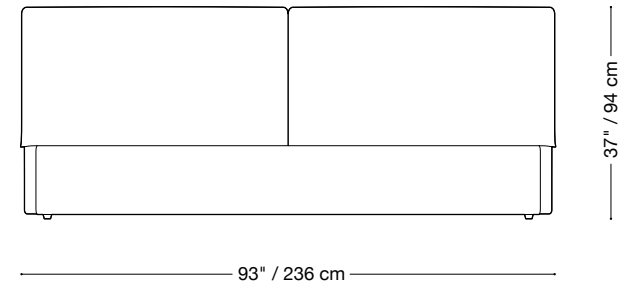

MONTAUK SOFA

Heather Bed With Storage

King Bed

Length 93" / 236 cm
Depth 103" / 262 cm
Height 37" / 94 cm

Mattress rail

Height 12" / 30 cm

Custom fabrics are available.