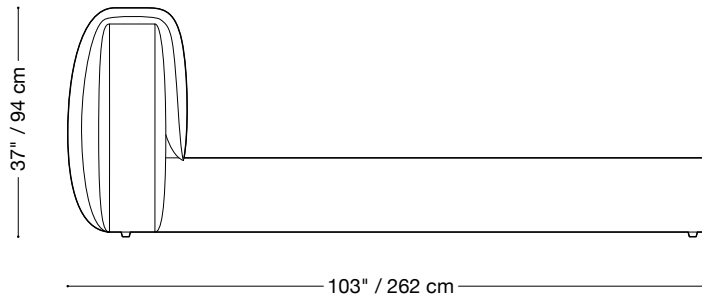

MONTAUK SOFA

Heather Bed With Storage

Queen Bed

Length 75" / 191 cm
Depth 103" / 262 cm
Height 37" / 94 cm

Mattress rail

Height 12" / 30 cm

Custom fabrics are available.