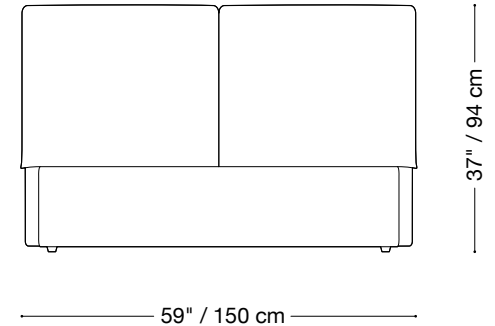

MONTAUK SOFA

Heather Bed With Storage

Double Bed

Length 59" / 150 cm
Depth 103" / 262 cm
Height 37" / 94 cm

Mattress rail

Height 12" / 30 cm
Custom fabrics are available.