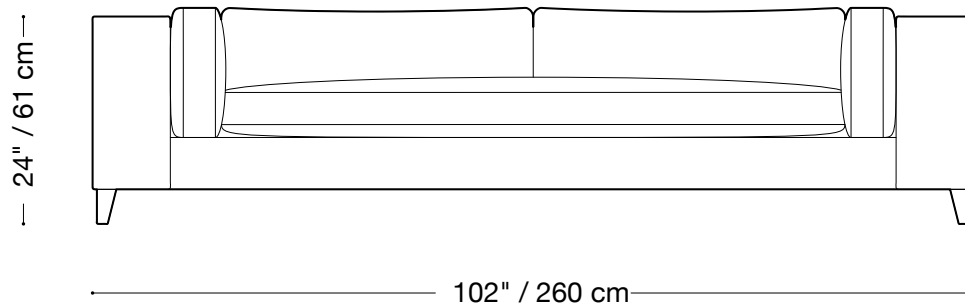

## Sofa

Length 102" / 260 cm

Depth 42" / 107 cm

Height 24" / 61 cm

Available in custom sizes to fit your apartment in both leather and fabric.

## Love seat

Length 86" / 218 cm

Depth 42" / 107 cm

Height 24" / 61 cm

Available in custom sizes to fit your apartment in both leather and fabric.