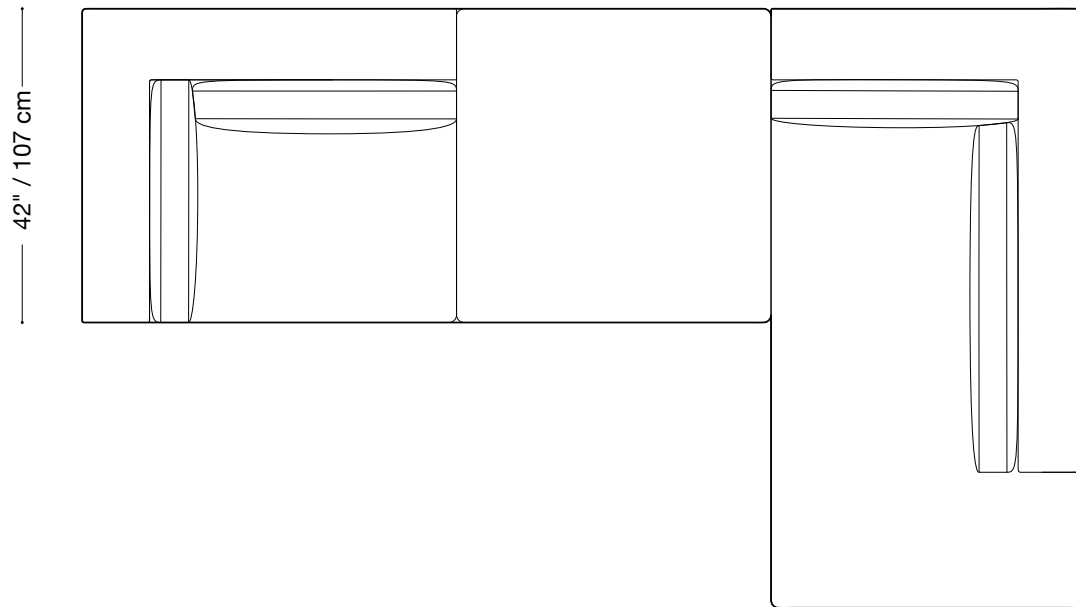

## Lounge sectional

Length 134" x 80" / 340 cm x 203 cm

Depth 42" / 107 cm

Height 24" / 61 cm

Available in custom sizes to fit your apartment in both leather and fabric.

134" / 340 cm

134" / 340 cm

80" / 203 cm