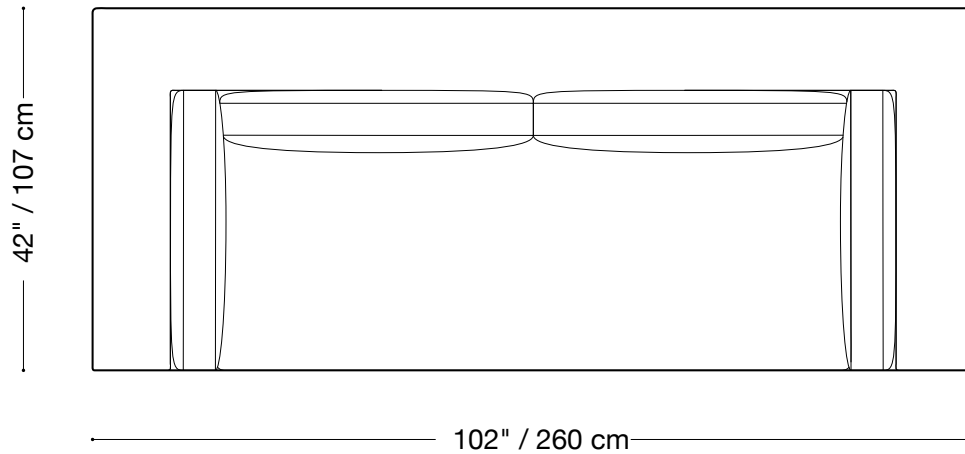

## Sofa

Length 102" / 260 cm

Depth 42" / 107 cm

Height 24" / 61 cm

Available in custom sizes to fit your apartment in both leather and fabric.

## Love seat

Length 86" / 218 cm

Depth 42" / 107 cm

Height 24" / 61 cm

Available in custom sizes to fit your apartment in both leather and fabric.