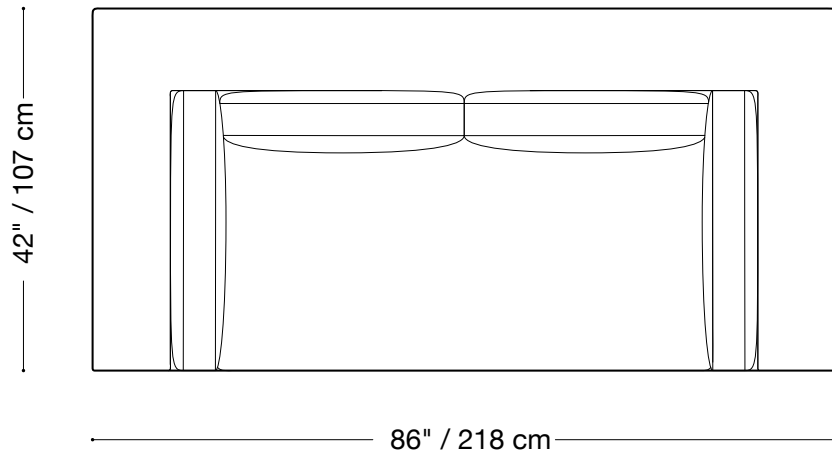

## Sofa

Length 102" / 260 cm

Depth 42" / 107 cm

Height 24" / 61 cm

Available in custom sizes to fit your apartment in both leather and fabric.

## Love seat

Length 86" / 218 cm

Depth 42" / 107 cm

Height 24" / 61 cm

Available in custom sizes to fit your apartment in both leather and fabric.

## Chair

Length 56" / 142 cm

Depth 42" / 107 cm

Height 24" / 61 cm

Available in custom sizes to fit your apartment in both leather and fabric.