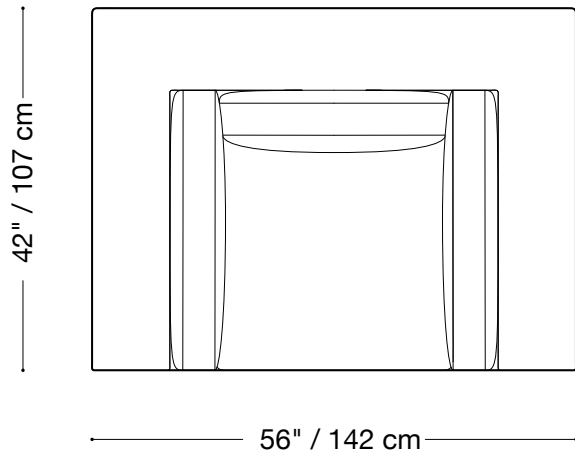

## Sofa

Length 102" / 260 cm

Depth 42" / 107 cm

Height 24" / 61 cm

Available in custom sizes to fit your apartment in both leather and fabric.

## Love seat

Length 86" / 218 cm

Depth 42" / 107 cm

Height 24" / 61 cm

Available in custom sizes to fit your apartment in both leather and fabric.

## Chair

Length 56" / 142 cm

Depth 42" / 107 cm

Height 24" / 61 cm

Available in custom sizes to fit your apartment in both leather and fabric.

## Lounge sectional

Length 134" x 80" / 340 cm x 203 cm

Depth 42" / 107 cm

Height 24" / 61 cm

Available in custom sizes to fit your apartment in both leather and fabric.

134" / 340 cm

134" / 340 cm

80" / 203 cm