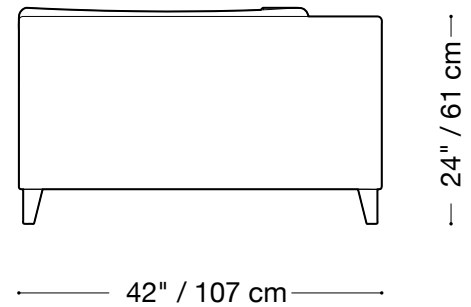

## Sofa

Length 102" / 260 cm

Depth 42" / 107 cm

Height 24" / 61 cm

Available in custom sizes to fit your apartment in both leather and fabric.

## Love seat

Length 86" / 218 cm

Depth 42" / 107 cm

Height 24" / 61 cm

Available in custom sizes to fit your apartment in both leather and fabric.

## Chair

Length 56" / 142 cm

Depth 42" / 107 cm

Height 24" / 61 cm

Available in custom sizes to fit your apartment in both leather and fabric.