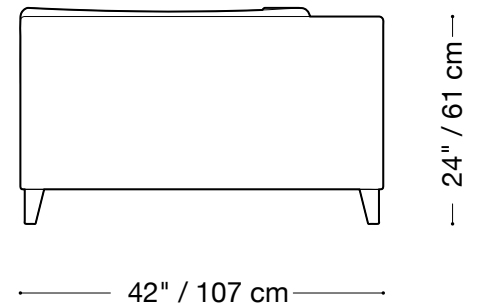

## Sofa

Length 102" / 260 cm

Depth 42" / 107 cm

Height 24" / 61 cm

Available in custom sizes to fit your apartment in both leather and fabric.

## Love seat

Length 86" / 218 cm

Depth 42" / 107 cm

Height 24" / 61 cm

Available in custom sizes to fit your apartment in both leather and fabric.

## Chair

Length 56" / 142 cm

Depth 42" / 107 cm

Height 24" / 61 cm

Available in custom sizes to fit your apartment in both leather and fabric.