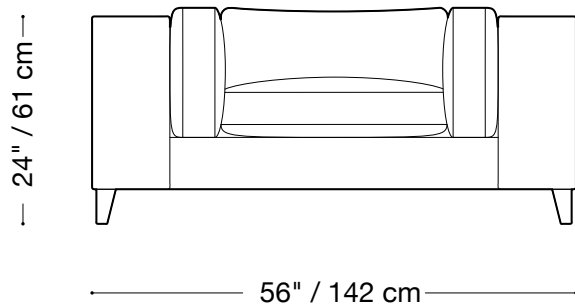

## Sofa

Length 102" / 260 cm

Depth 42" / 107 cm

Height 24" / 61 cm

Available in custom sizes to fit your apartment in both leather and fabric.

## Love seat

Length 86" / 218 cm

Depth 42" / 107 cm

Height 24" / 61 cm

Available in custom sizes to fit your apartment in both leather and fabric.

## Chair

Length 56" / 142 cm

Depth 42" / 107 cm

Height 24" / 61 cm

Available in custom sizes to fit your apartment in both leather and fabric.