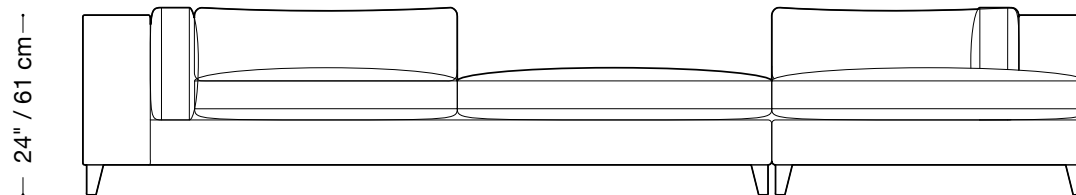

## Lounge sectional

Length 134" x 80" / 340 cm x 203 cm

Depth 42" / 107 cm

Height 24" / 61 cm

Available in custom sizes to fit your apartment in both leather and fabric.

134" / 340 cm

134" / 340 cm

80" / 203 cm