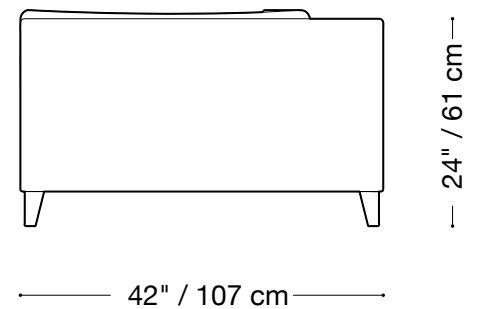

## Sofa

Length 102" / 260 cm

Depth 42" / 107 cm

Height 24" / 61 cm

Available in custom sizes to fit your apartment in both leather and fabric.

## Love seat

Length 86" / 218 cm

Depth 42" / 107 cm

Height 24" / 61 cm

Available in custom sizes to fit your apartment in both leather and fabric.

## Chair

Length 56" / 142 cm

Depth 42" / 107 cm

Height 24" / 61 cm

Available in custom sizes to fit your apartment in both leather and fabric.