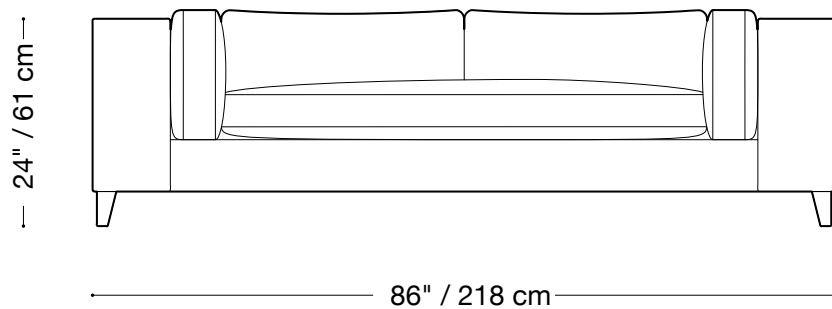

## Sofa

Length 102" / 260 cm

Depth 42" / 107 cm

Height 24" / 61 cm

Available in custom sizes to fit your apartment in both leather and fabric.

## Love seat

Length 86" / 218 cm

Depth 42" / 107 cm

Height 24" / 61 cm

Available in custom sizes to fit your apartment in both leather and fabric.

## Chair

Length 56" / 142 cm

Depth 42" / 107 cm

Height 24" / 61 cm

Available in custom sizes to fit your apartment in both leather and fabric.