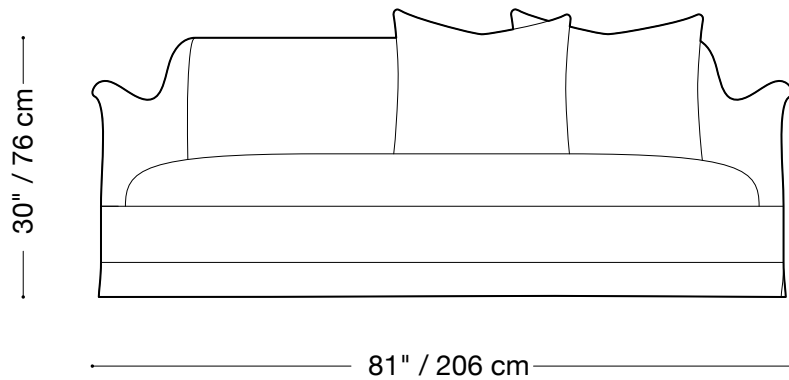

MONTAUK SOFA

Hunter

MONTAUK SOFA

Hunter

Sofa

Length 102" / 260 cm
Depth 44" / 112 cm
Height 30" / 76 cm

Available in custom sizes to fit your apartment in both leather and fabric.

MONTAUK SOFA

Hunter

Love seat

Length 81" / 206 cm

Depth 44" / 112 cm

Height 30" / 76 cm

Available in custom sizes to fit your apartment in both leather and fabric.

MONTAUK SOFA

Hunter

Chair

Length 45" / 114 cm

Depth 44" / 112 cm

Height 30" / 76 cm

Available in custom sizes to fit your apartment in both leather and fabric.