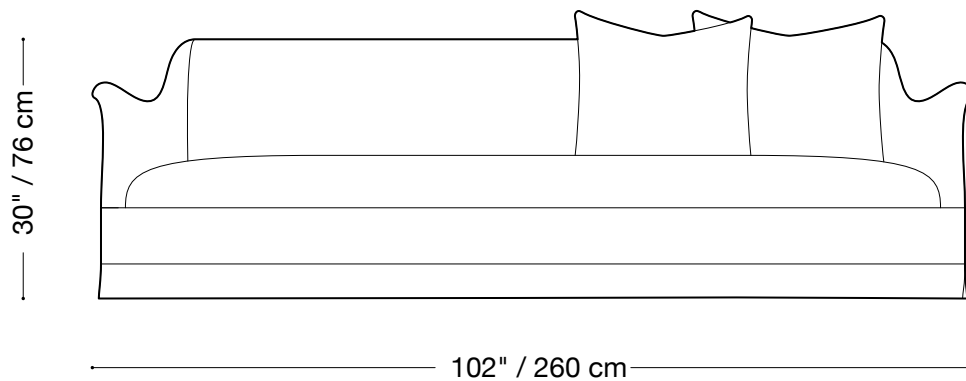

MONTAUK SOFA

Hunter

MONTAUK SOFA

Hunter

Sofa

Length 102" / 260 cm
Depth 44" / 112 cm
Height 30" / 76 cm

Available in custom sizes to fit your apartment in both leather and fabric.

MONTAUK SOFA

Hunter

Love seat

Length 81" / 206 cm

Depth 44" / 112 cm

Height 30" / 76 cm

Available in custom sizes to fit your apartment in both leather and fabric.

MONTAUK SOFA

Hunter

Chair

Length 45" / 114 cm

Depth 44" / 112 cm

Height 30" / 76 cm

Available in custom sizes to fit your apartment in both leather and fabric.