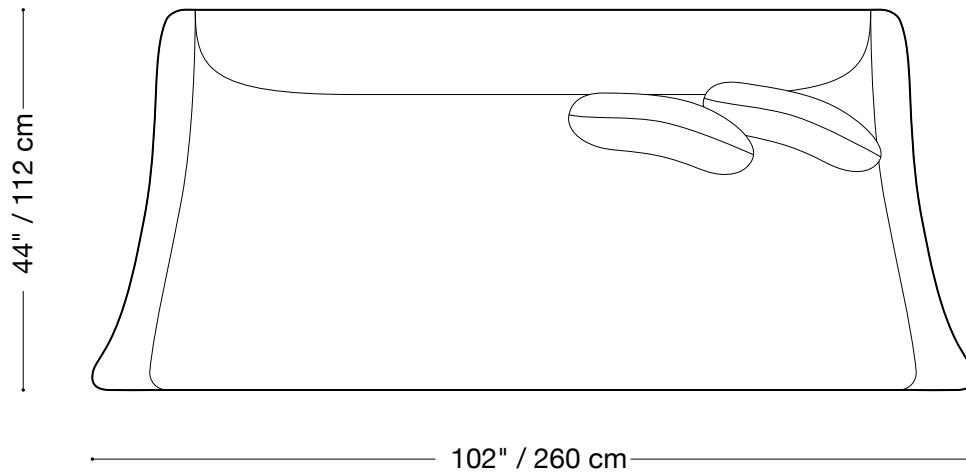

MONTAUK SOFA

Hunter

MONTAUK SOFA

Hunter

Sofa

Length 102" / 260 cm
Depth 44" / 112 cm
Height 30" / 76 cm

Available in custom sizes to fit your apartment in both leather and fabric.

MONTAUK SOFA

Hunter

Love seat

Length 81" / 206 cm

Depth 44" / 112 cm

Height 30" / 76 cm

Available in custom sizes to fit your apartment in both leather and fabric.

MONTAUK SOFA

Hunter

Chair

Length 45" / 114 cm

Depth 44" / 112 cm

Height 30" / 76 cm

Available in custom sizes to fit your apartment in both leather and fabric.