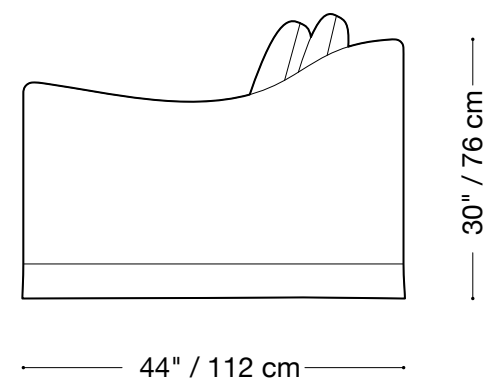

MONTAUK SOFA

Hunter

MONTAUK SOFA

Hunter

Sofa

Length 102" / 260 cm
Depth 44" / 112 cm
Height 30" / 76 cm

Available in custom sizes to fit your apartment in both leather and fabric.

MONTAUK SOFA

Hunter

Love seat

Length 81" / 206 cm

Depth 44" / 112 cm

Height 30" / 76 cm

Available in custom sizes to fit your apartment in both leather and fabric.

MONTAUK SOFA

Hunter

Chair

Length 45" / 114 cm

Depth 44" / 112 cm

Height 30" / 76 cm

Available in custom sizes to fit your apartment in both leather and fabric.