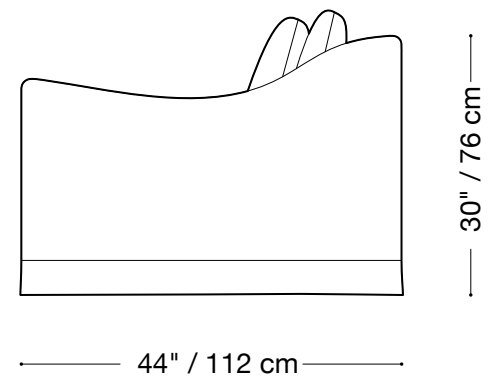

MONTAUK SOFA

Hunter

MONTAUK SOFA

Hunter

Sofa

Length 102" / 260 cm
Depth 44" / 112 cm
Height 30" / 76 cm

Available in custom sizes to fit your apartment in both leather and fabric.

MONTAUK SOFA

Hunter

Love seat

Length 81" / 206 cm

Depth 44" / 112 cm

Height 30" / 76 cm

Available in custom sizes to fit your apartment in both leather and fabric.

MONTAUK SOFA

Hunter

Chair

Length 45" / 114 cm

Depth 44" / 112 cm

Height 30" / 76 cm

Available in custom sizes to fit your apartment in both leather and fabric.