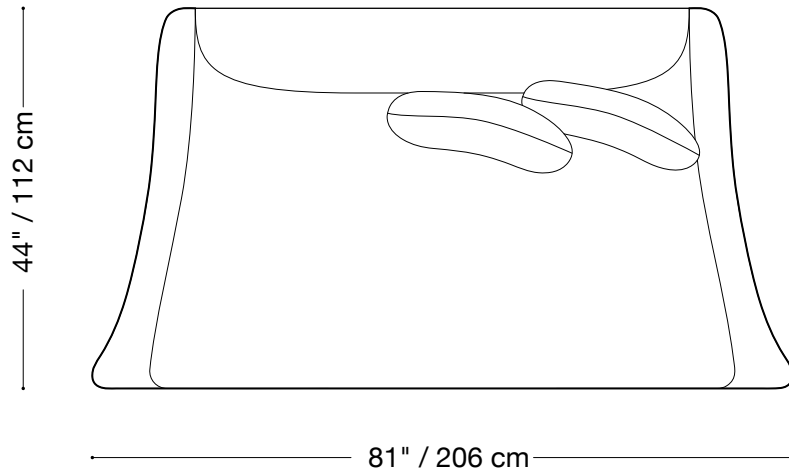

MONTAUK SOFA

Hunter

MONTAUK SOFA

Hunter

Sofa

Length 102" / 260 cm
Depth 44" / 112 cm
Height 30" / 76 cm

Available in custom sizes to fit your apartment in both leather and fabric.

MONTAUK SOFA

Hunter

Love seat

Length 81" / 206 cm

Depth 44" / 112 cm

Height 30" / 76 cm

Available in custom sizes to fit your apartment in both leather and fabric.

MONTAUK SOFA

Hunter

Chair

Length 45" / 114 cm

Depth 44" / 112 cm

Height 30" / 76 cm

Available in custom sizes to fit your apartment in both leather and fabric.