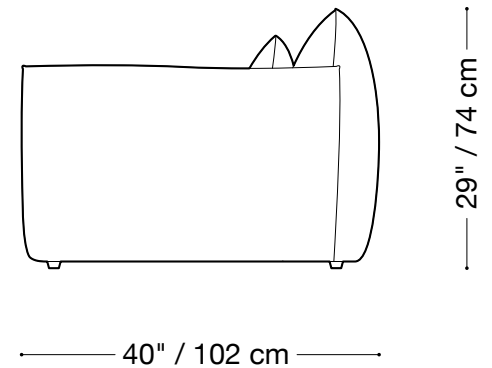

MONTAUK SOFA

James

MONTAUK SOFA

James

Sofa

Length 98" / 249 cm
Depth 40" / 102 cm
Height 29" / 74 cm

The James is composed of modular units. Multiple configurations are possible.

MONTAUK SOFA

James

Loveseeat

Length 82" / 208 cm
Depth 40" / 102 cm
Height 29" / 74 cm

The James is composed of modular units. Multiple configurations are possible.

MONTAUK SOFA

James

Chair

Length 52" / 132 cm
Depth 40" / 102 cm
Height 29" / 74 cm

The James is composed of modular units. Multiple configurations are possible.

MONTAUK SOFA

James

Lounge Sectional

Length 68" x 112" / 173 cm x 285 cm
Depth 40" / 102 cm
Height 29" / 74 cm

The James is composed of modular units. Multiple configurations are possible.

MONTAUK SOFA

James

Sectional

Length 111" x 111" / 282 cm x 282 cm

Depth 40" / 102 cm

Height 29" / 74 cm

The James is composed of modular units. Multiple configurations are possible.