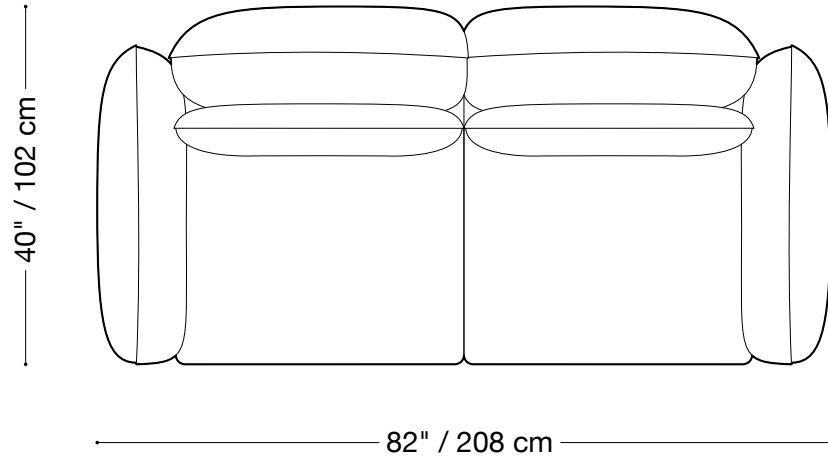

MONTAUK SOFA

James

MONTAUK SOFA

James

Sofa

Length 98" / 249 cm
Depth 40" / 102 cm
Height 29" / 74 cm

The James is composed of modular units. Multiple configurations are possible.

MONTAUK SOFA

James

Loveseeat

Length 82" / 208 cm
Depth 40" / 102 cm
Height 29" / 74 cm

The James is composed of modular units. Multiple configurations are possible.

MONTAUK SOFA

James

Chair

Length 52" / 132 cm
Depth 40" / 102 cm
Height 29" / 74 cm

The James is composed of modular units. Multiple configurations are possible.

MONTAUK SOFA

James

Lounge Sectional

Length 68" x 112" / 173 cm x 285 cm
Depth 40" / 102 cm
Height 29" / 74 cm

The James is composed of modular units. Multiple configurations are possible.

MONTAUK SOFA

James

Sectional

Length 111" x 111" / 282 cm x 282 cm

Depth 40" / 102 cm

Height 29" / 74 cm

The James is composed of modular units. Multiple configurations are possible.