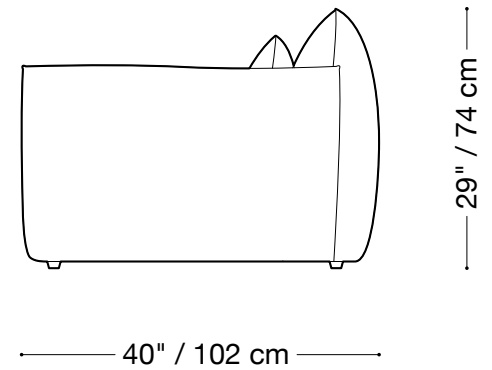

MONTAUK SOFA

James

MONTAUK SOFA

James

Sofa

Length 98" / 249 cm
Depth 40" / 102 cm
Height 29" / 74 cm

The James is composed of modular units. Multiple configurations are possible.

MONTAUK SOFA

James

Loveseeat

Length 82" / 208 cm
Depth 40" / 102 cm
Height 29" / 74 cm

The James is composed of modular units. Multiple configurations are possible.

MONTAUK SOFA

James

Chair

Length 52" / 132 cm
Depth 40" / 102 cm
Height 29" / 74 cm

The James is composed of modular units. Multiple configurations are possible.

MONTAUK SOFA

James

Lounge Sectional

Length 68" x 112" / 173 cm x 285 cm
Depth 40" / 102 cm
Height 29" / 74 cm

The James is composed of modular units. Multiple configurations are possible.

MONTAUK SOFA

James

Sectional

Length 111" x 111" / 282 cm x 282 cm

Depth 40" / 102 cm

Height 29" / 74 cm

The James is composed of modular units. Multiple configurations are possible.