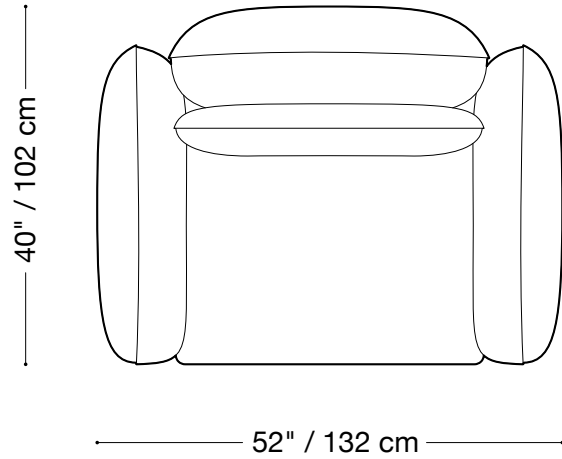

MONTAUK SOFA

James

MONTAUK SOFA

James

Sofa

Length 98" / 249 cm
Depth 40" / 102 cm
Height 29" / 74 cm

The James is composed of modular units. Multiple configurations are possible.

MONTAUK SOFA

James

Loveseeat

Length 82" / 208 cm
Depth 40" / 102 cm
Height 29" / 74 cm

The James is composed of modular units. Multiple configurations are possible.

MONTAUK SOFA

James

Chair

Length 52" / 132 cm
Depth 40" / 102 cm
Height 29" / 74 cm

The James is composed of modular units. Multiple configurations are possible.

MONTAUK SOFA

James

Lounge Sectional

Length 68" x 112" / 173 cm x 285 cm
Depth 40" / 102 cm
Height 29" / 74 cm

The James is composed of modular units. Multiple configurations are possible.

MONTAUK SOFA

James

Sectional

Length 111" x 111" / 282 cm x 282 cm

Depth 40" / 102 cm

Height 29" / 74 cm

The James is composed of modular units. Multiple configurations are possible.