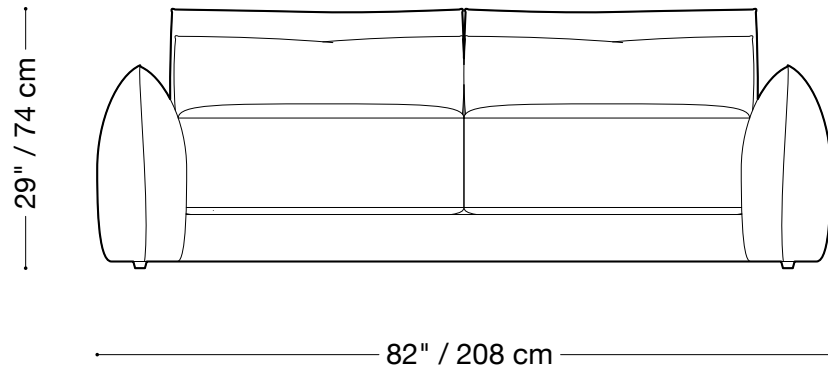

MONTAUK SOFA

James

MONTAUK SOFA

James

Sofa

Length 98" / 249 cm
Depth 40" / 102 cm
Height 29" / 74 cm

The James is composed of modular units. Multiple configurations are possible.

MONTAUK SOFA

James

Loveseeat

Length 82" / 208 cm
Depth 40" / 102 cm
Height 29" / 74 cm

The James is composed of modular units. Multiple configurations are possible.

MONTAUK SOFA

James

Chair

Length 52" / 132 cm
Depth 40" / 102 cm
Height 29" / 74 cm

The James is composed of modular units. Multiple configurations are possible.

MONTAUK SOFA

James

Lounge Sectional

Length 68" x 112" / 173 cm x 285 cm
Depth 40" / 102 cm
Height 29" / 74 cm

The James is composed of modular units. Multiple configurations are possible.

MONTAUK SOFA

James

Sectional

Length 111" x 111" / 282 cm x 282 cm

Depth 40" / 102 cm

Height 29" / 74 cm

The James is composed of modular units. Multiple configurations are possible.