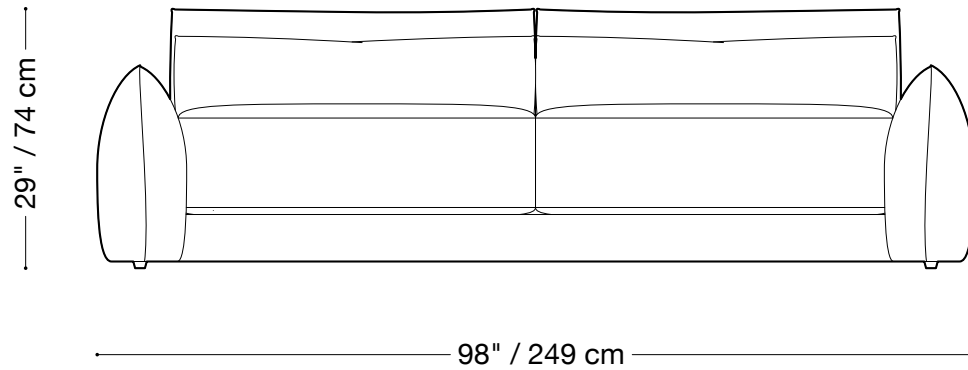

MONTAUK SOFA

James

MONTAUK SOFA

James

Sofa

Length 98" / 249 cm
Depth 40" / 102 cm
Height 29" / 74 cm

The James is composed of modular units. Multiple configurations are possible.

MONTAUK SOFA

James

Loveseeat

Length 82" / 208 cm
Depth 40" / 102 cm
Height 29" / 74 cm

The James is composed of modular units. Multiple configurations are possible.

MONTAUK SOFA

James

Chair

Length 52" / 132 cm
Depth 40" / 102 cm
Height 29" / 74 cm

The James is composed of modular units. Multiple configurations are possible.

MONTAUK SOFA

James

Lounge Sectional

Length 68" x 112" / 173 cm x 285 cm
Depth 40" / 102 cm
Height 29" / 74 cm

The James is composed of modular units. Multiple configurations are possible.

MONTAUK SOFA

James

Sectional

Length 111" x 111" / 282 cm x 282 cm

Depth 40" / 102 cm

Height 29" / 74 cm

The James is composed of modular units. Multiple configurations are possible.