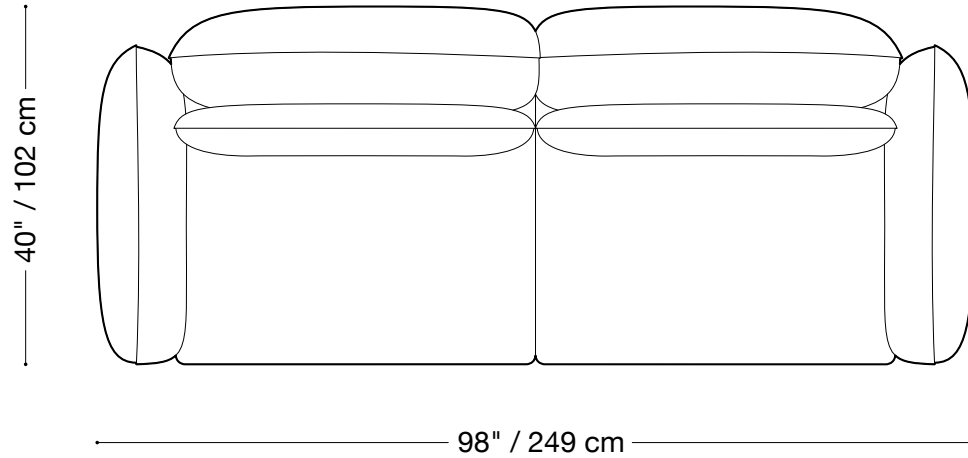

MONTAUK SOFA

James

MONTAUK SOFA

James

Sofa

Length 98" / 249 cm
Depth 40" / 102 cm
Height 29" / 74 cm

The James is composed of modular units. Multiple configurations are possible.

MONTAUK SOFA

James

Loveseeat

Length 82" / 208 cm
Depth 40" / 102 cm
Height 29" / 74 cm

The James is composed of modular units. Multiple configurations are possible.

MONTAUK SOFA

James

Chair

Length 52" / 132 cm
Depth 40" / 102 cm
Height 29" / 74 cm

The James is composed of modular units. Multiple configurations are possible.

MONTAUK SOFA

James

Lounge Sectional

Length 68" x 112" / 173 cm x 285 cm
Depth 40" / 102 cm
Height 29" / 74 cm

The James is composed of modular units. Multiple configurations are possible.

MONTAUK SOFA

James

Sectional

Length 111" x 111" / 282 cm x 282 cm

Depth 40" / 102 cm

Height 29" / 74 cm

The James is composed of modular units. Multiple configurations are possible.