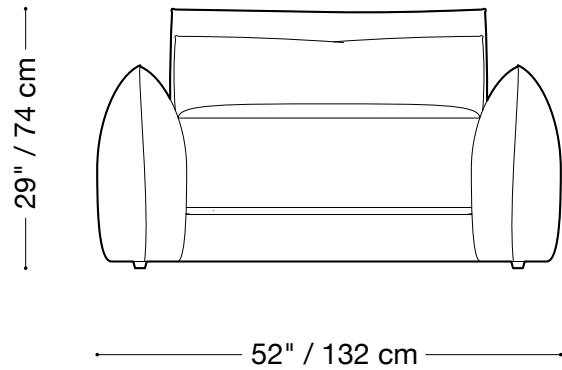

MONTAUK SOFA

James

MONTAUK SOFA

James

Sofa

Length 98" / 249 cm
Depth 40" / 102 cm
Height 29" / 74 cm

The James is composed of modular units. Multiple configurations are possible.

MONTAUK SOFA

James

Loveseeat

Length 82" / 208 cm
Depth 40" / 102 cm
Height 29" / 74 cm

The James is composed of modular units. Multiple configurations are possible.

MONTAUK SOFA

James

Chair

Length 52" / 132 cm
Depth 40" / 102 cm
Height 29" / 74 cm

The James is composed of modular units. Multiple configurations are possible.

MONTAUK SOFA

James

Lounge Sectional

Length 68" x 112" / 173 cm x 285 cm
Depth 40" / 102 cm
Height 29" / 74 cm

The James is composed of modular units. Multiple configurations are possible.

MONTAUK SOFA

James

Sectional

Length 111" x 111" / 282 cm x 282 cm

Depth 40" / 102 cm

Height 29" / 74 cm

The James is composed of modular units. Multiple configurations are possible.