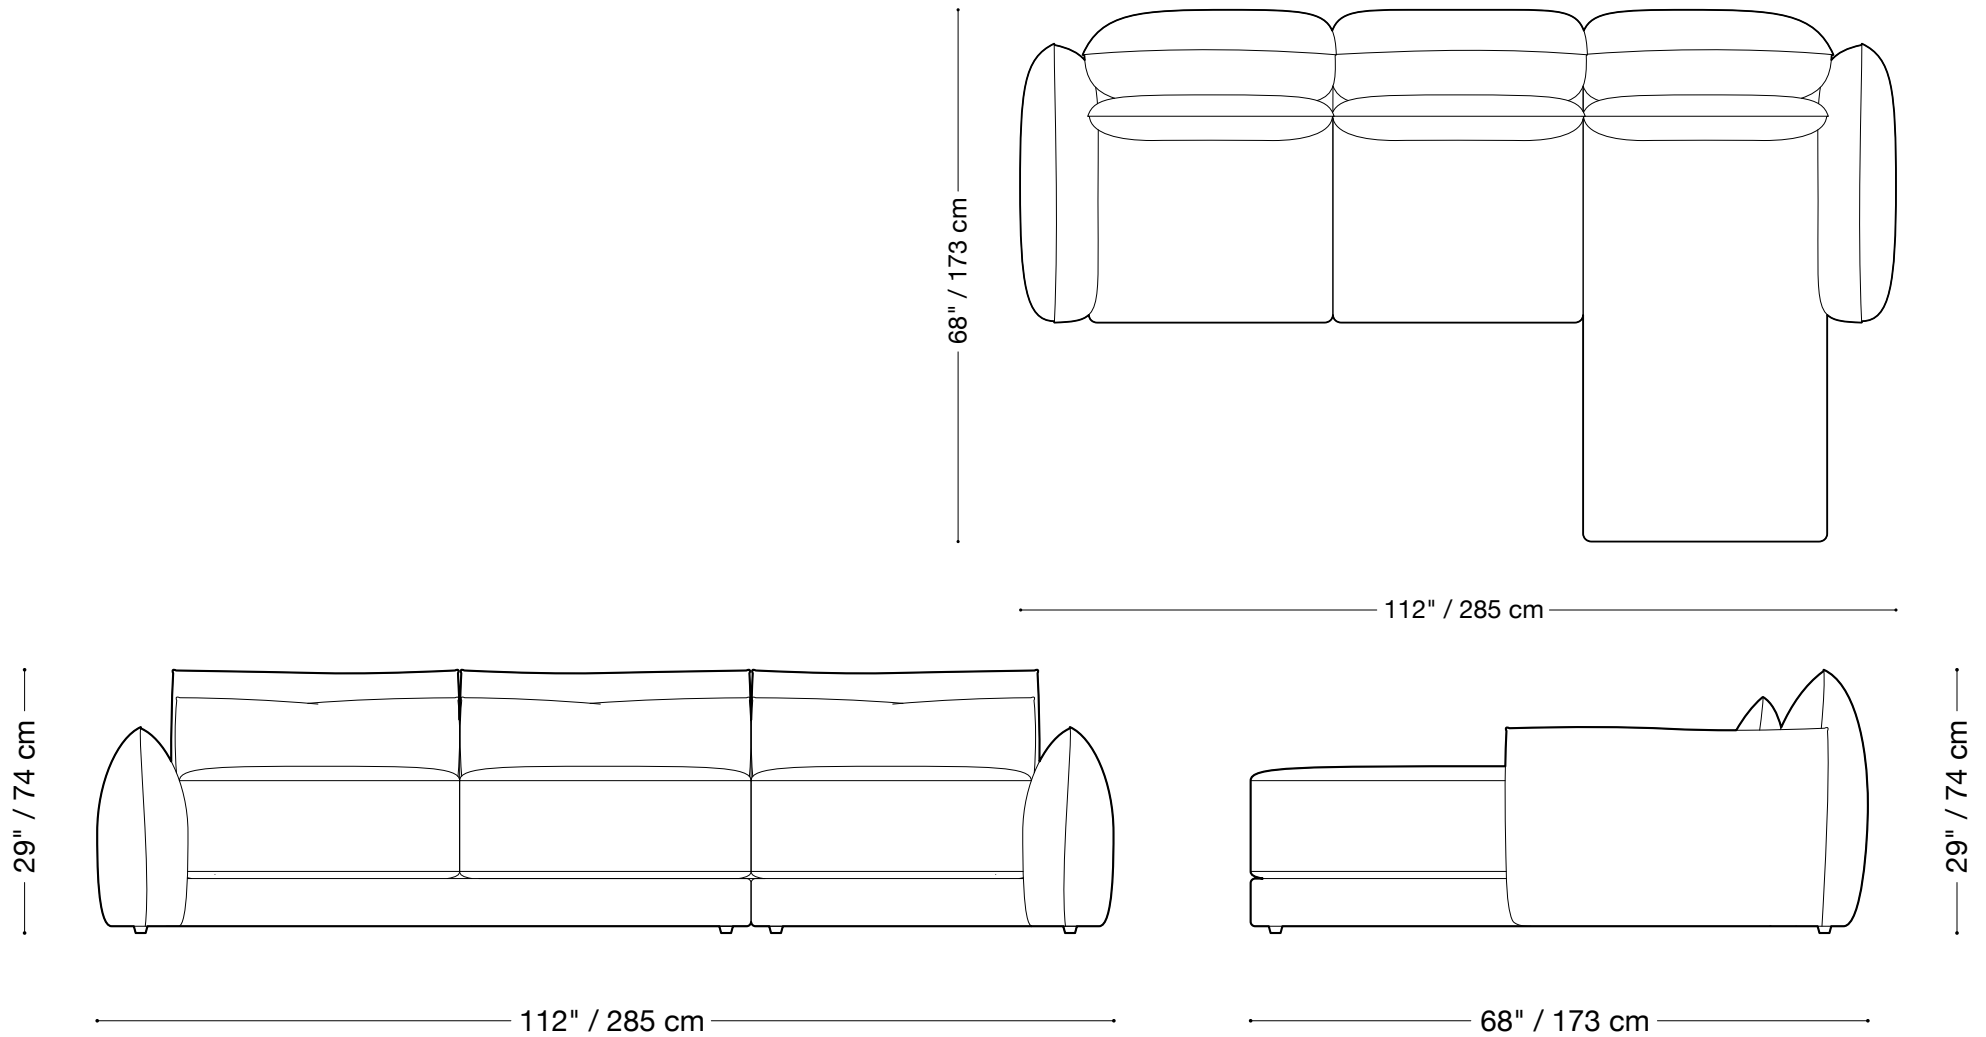

MONTAUK SOFA

James

MONTAUK SOFA

James

Sofa

Length 98" / 249 cm
Depth 40" / 102 cm
Height 29" / 74 cm

The James is composed of modular units. Multiple configurations are possible.

MONTAUK SOFA

James

Loveseeat

Length 82" / 208 cm
Depth 40" / 102 cm
Height 29" / 74 cm

The James is composed of modular units. Multiple configurations are possible.

MONTAUK SOFA

James

Chair

Length 52" / 132 cm
Depth 40" / 102 cm
Height 29" / 74 cm

The James is composed of modular units. Multiple configurations are possible.

MONTAUK SOFA

James

Lounge Sectional

Length 68" x 112" / 173 cm x 285 cm
Depth 40" / 102 cm
Height 29" / 74 cm

The James is composed of modular units. Multiple configurations are possible.

MONTAUK SOFA

James

Sectional

Length 111" x 111" / 282 cm x 282 cm

Depth 40" / 102 cm

Height 29" / 74 cm

The James is composed of modular units. Multiple configurations are possible.