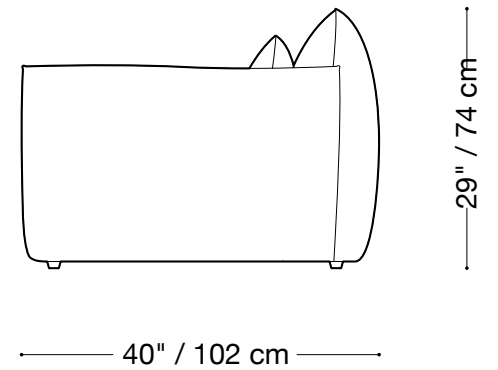

MONTAUK SOFA

James

MONTAUK SOFA

James

Sofa

Length 98" / 249 cm
Depth 40" / 102 cm
Height 29" / 74 cm

The James is composed of modular units. Multiple configurations are possible.

MONTAUK SOFA

James

Loveseeat

Length 82" / 208 cm
Depth 40" / 102 cm
Height 29" / 74 cm

The James is composed of modular units. Multiple configurations are possible.

MONTAUK SOFA

James

Chair

Length 52" / 132 cm
Depth 40" / 102 cm
Height 29" / 74 cm

The James is composed of modular units. Multiple configurations are possible.

MONTAUK SOFA

James

Lounge Sectional

Length 68" x 112" / 173 cm x 285 cm
Depth 40" / 102 cm
Height 29" / 74 cm

The James is composed of modular units. Multiple configurations are possible.

MONTAUK SOFA

James

Sectional

Length 111" x 111" / 282 cm x 282 cm

Depth 40" / 102 cm

Height 29" / 74 cm

The James is composed of modular units. Multiple configurations are possible.