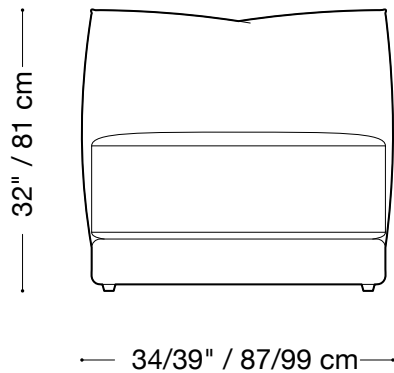

The Jane sofa is composed of modular units. Multiple configurations are possible. Custom finishes, fabrics, and leather are available.

MONTAUK SOFA

Jane

Chair

Length 66" / 168 cm

Depth 45" / 114 cm

Height 32" / 81 cm

The Jane sofa is composed of modular units. Multiple configurations are possible. Custom finishes, fabrics, and leather are available.

MONTAUK SOFA

Jane

Armless chair

Length 34"/39" / 87 cm/88 cm

Depth 45" / 114 cm

Height 32" / 81 cm

The Jane sofa is composed of modular units. Multiple configurations are possible. Custom finishes, fabrics, and leather are available.

MONTAUK SOFA

Jane

Junior lounge one arm

Length 50" / 127 cm

Depth 68" / 173 cm

Height 32" / 81 cm

The Jane sofa is composed of modular units. Multiple configurations are possible. Custom finishes, fabrics, and leather are available.

50" / 127 cm

68" / 173 cm

MONTAUK SOFA