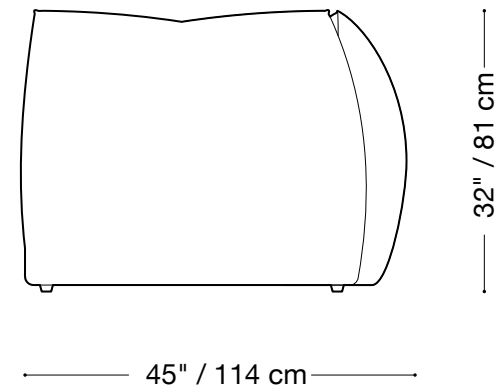

The Jane sofa is composed of modular units. Multiple configurations are possible. Custom finishes, fabrics, and leather are available.

MONTAUK SOFA

Jane

Love seat

Length 100" / 254 cm

Depth 45" / 114 cm

Height 32" / 81 cm

The Jane sofa is composed of modular units. Multiple configurations are possible. Custom finishes, fabrics, and leather are available.

MONTAUK SOFA

Jane

Chair

Length 66" / 168 cm

Depth 45" / 114 cm

Height 32" / 81 cm

The Jane sofa is composed of modular units. Multiple configurations are possible. Custom finishes, fabrics, and leather are available.

MONTAUK SOFA

Jane

Armless chair

Length 34"/39" / 87 cm/88 cm

Depth 45" / 114 cm

Height 32" / 81 cm

The Jane sofa is composed of modular units. Multiple configurations are possible. Custom finishes, fabrics, and leather are available.

MONTAUK SOFA

Jane

Junior lounge one arm

Length 50" / 127 cm