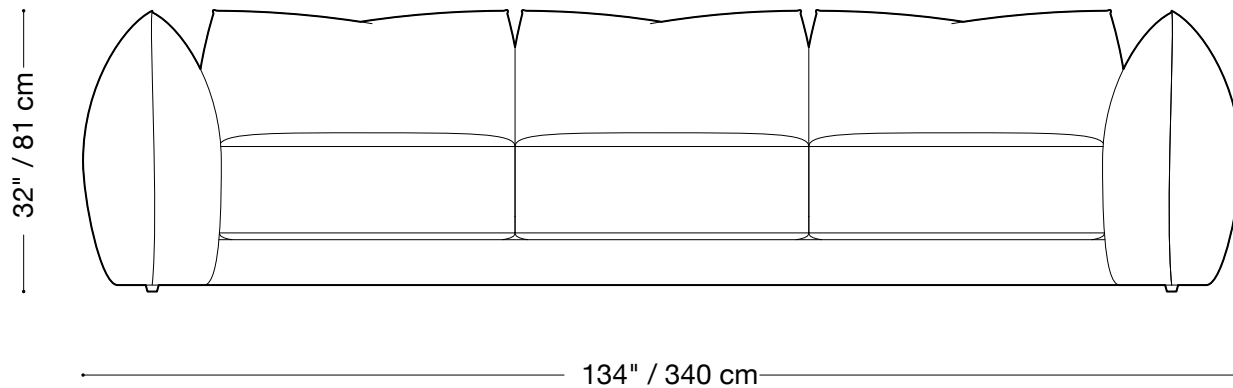

MONTAUK SOFA

Jane

MONTAUK SOFA

Jane

Sofa

Length 134" / 340 cm

Depth 45" / 114 cm

Height 32" / 81 cm

The Jane sofa is composed of modular units. Multiple configurations are possible. Custom finishes, fabrics, and leather are available.

MONTAUK SOFA

Jane

Love seat

Length 100" / 254 cm

Depth 45" / 114 cm

Height 32" / 81 cm

The Jane sofa is composed of modular units. Multiple configurations are possible. Custom finishes, fabrics, and leather are available.

MONTAUK SOFA

Jane

Chair

Length 66" / 168 cm

Depth 45" / 114 cm

Height 32" / 81 cm

The Jane sofa is composed of modular units. Multiple configurations are possible. Custom finishes, fabrics, and leather are available.

MONTAUK SOFA

Jane

Armless chair

Length 34"/39" / 87 cm/88 cm

Depth 45" / 114 cm