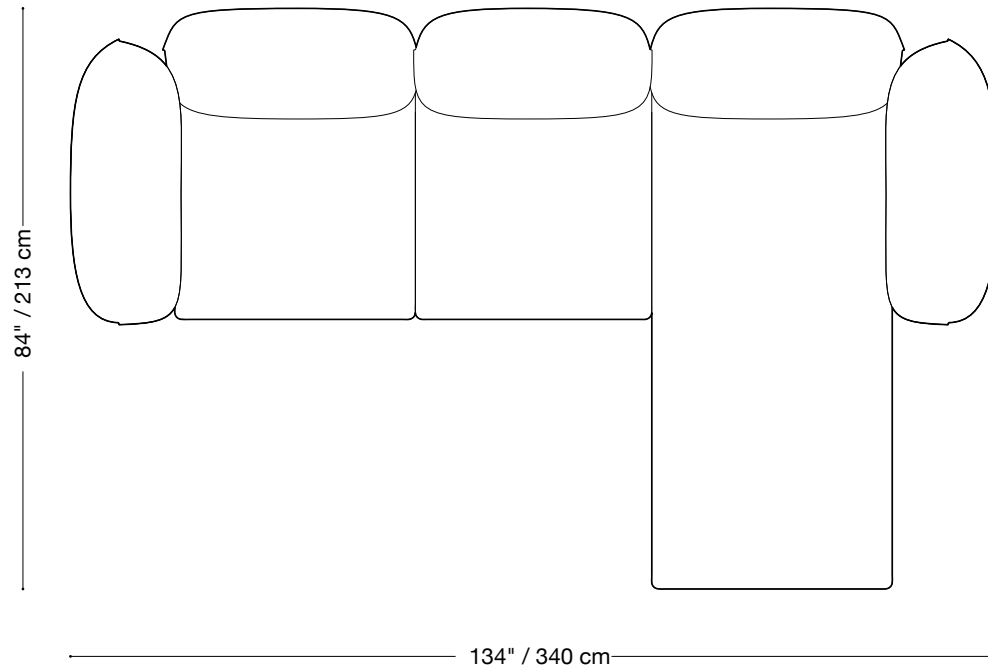

Depth 68" / 173 cm

Height 32" / 81 cm

The Jane sofa is composed of modular units. Multiple configurations are possible. Custom finishes, fabrics, and leather are available.

50" / 127 cm

68" / 173 cm

MONTAUK SOFA

Jane

Lounge one arm

Length 50" / 127 cm

Depth 84" / 213 cm

Height 32" / 81 cm

The Jane sofa is composed of modular units. Multiple configurations are possible. Custom finishes, fabrics, and leather are available.

50" / 127 cm

32" / 81 cm

84" / 213 cm

MONTAUK SOFA

Jane

Lounge sectional

Length 134" / 340 cm

Depth 84" / 213 cm

Height 32" / 81 cm

The Jane sofa is composed of modular units. Multiple configurations are possible. Custom finishes, fabrics, and leather are available.

MONTAUK SOFA

Jane

Sectional

Length 129" x 129" / 328 cm x 328 cm