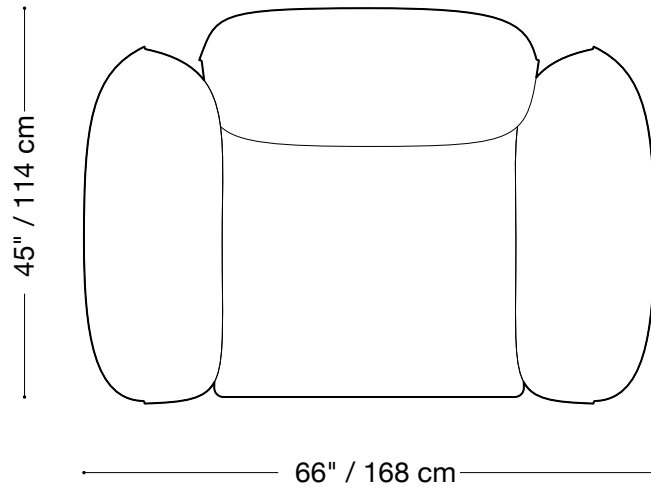

The Jane sofa is composed of modular units. Multiple configurations are possible. Custom finishes, fabrics, and leather are available.

MONTAUK SOFA

Jane

Love seat

Length 100" / 254 cm

Depth 45" / 114 cm

Height 32" / 81 cm

The Jane sofa is composed of modular units. Multiple configurations are possible. Custom finishes, fabrics, and leather are available.

MONTAUK SOFA

Jane

Chair

Length 66" / 168 cm

Depth 45" / 114 cm

Height 32" / 81 cm

The Jane sofa is composed of modular units. Multiple configurations are possible. Custom finishes, fabrics, and leather are available.

MONTAUK SOFA

Jane

Armless chair

Length 34"/39" / 87 cm/88 cm

Depth 45" / 114 cm

Height 32" / 81 cm

The Jane sofa is composed of modular units. Multiple configurations are possible. Custom finishes, fabrics, and leather are available.

MONTAUK SOFA

Jane

Junior lounge one arm

Length 50" / 127 cm