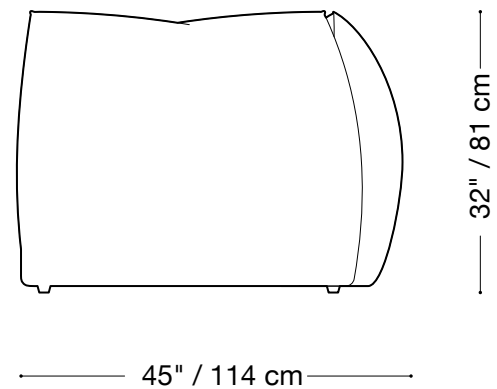

MONTAUK SOFA

Jane

MONTAUK SOFA

Jane

Sofa

Length 134" / 340 cm

Depth 45" / 114 cm

Height 32" / 81 cm

The Jane sofa is composed of modular units. Multiple configurations are possible. Custom finishes, fabrics, and leather are available.

MONTAUK SOFA

Jane

Love seat

Length 100" / 254 cm

Depth 45" / 114 cm

Height 32" / 81 cm

The Jane sofa is composed of modular units. Multiple configurations are possible. Custom finishes, fabrics, and leather are available.

MONTAUK SOFA

Jane

Chair

Length 66" / 168 cm

Depth 45" / 114 cm

Height 32" / 81 cm

The Jane sofa is composed of modular units. Multiple configurations are possible. Custom finishes, fabrics, and leather are available.

MONTAUK SOFA

Jane

Armless chair

Length 34"/39" / 87 cm/88 cm

Depth 45" / 114 cm