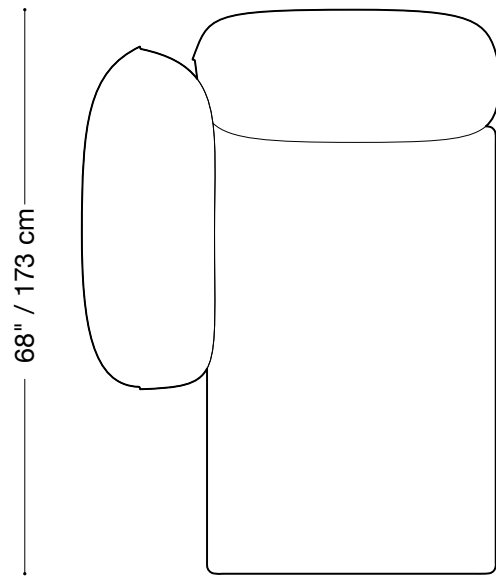

The Jane sofa is composed of modular units. Multiple configurations are possible. Custom finishes, fabrics, and leather are available.

MONTAUK SOFA

Jane

Armless chair

Length 34"/39" / 87 cm/88 cm

Depth 45" / 114 cm

Height 32" / 81 cm

The Jane sofa is composed of modular units. Multiple configurations are possible. Custom finishes, fabrics, and leather are available.

MONTAUK SOFA

Jane

Junior lounge one arm

Length 50" / 127 cm

Depth 68" / 173 cm

Height 32" / 81 cm

The Jane sofa is composed of modular units. Multiple configurations are possible. Custom finishes, fabrics, and leather are available.

50" / 127 cm

68" / 173 cm

MONTAUK SOFA

50" / 127 cm

32" / 81 cm

84" / 213 cm

MONTAUK SOFA

Jane

Lounge sectional

Length 134" / 340 cm

Depth 84" / 213 cm