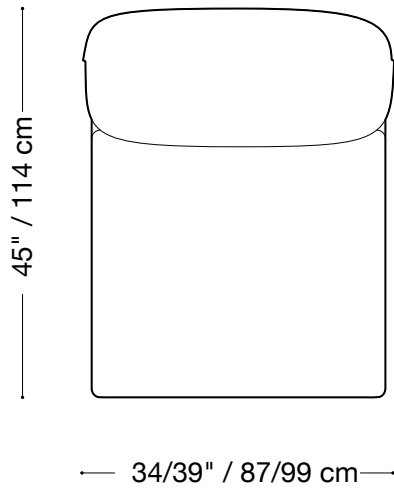

The Jane sofa is composed of modular units. Multiple configurations are possible. Custom finishes, fabrics, and leather are available.

MONTAUK SOFA

Jane

Chair

Length 66" / 168 cm

Depth 45" / 114 cm

Height 32" / 81 cm

The Jane sofa is composed of modular units. Multiple configurations are possible. Custom finishes, fabrics, and leather are available.

MONTAUK SOFA

Jane

Armless chair

Length 34"/39" / 87 cm/88 cm

Depth 45" / 114 cm

Height 32" / 81 cm

The Jane sofa is composed of modular units. Multiple configurations are possible. Custom finishes, fabrics, and leather are available.

MONTAUK SOFA

Jane

Junior lounge one arm

Length 50" / 127 cm

Depth 68" / 173 cm

Height 32" / 81 cm

The Jane sofa is composed of modular units. Multiple configurations are possible. Custom finishes, fabrics, and leather are available.

50" / 127 cm

68" / 173 cm

MONTAUK SOFA