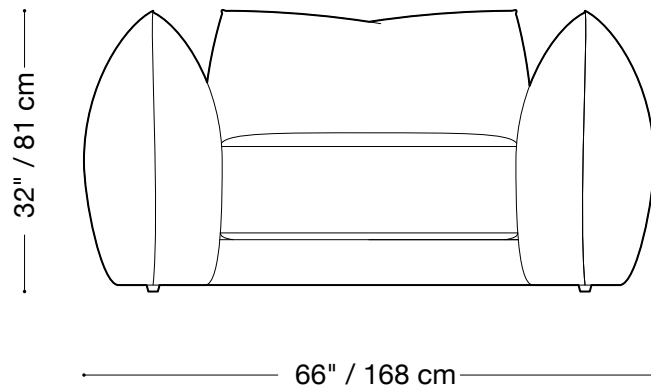

The Jane sofa is composed of modular units. Multiple configurations are possible. Custom finishes, fabrics, and leather are available.

MONTAUK SOFA

Jane

Love seat

Length 100" / 254 cm

Depth 45" / 114 cm

Height 32" / 81 cm

The Jane sofa is composed of modular units. Multiple configurations are possible. Custom finishes, fabrics, and leather are available.

MONTAUK SOFA

Jane

Chair

Length 66" / 168 cm

Depth 45" / 114 cm

Height 32" / 81 cm

The Jane sofa is composed of modular units. Multiple configurations are possible. Custom finishes, fabrics, and leather are available.

MONTAUK SOFA

Jane

Armless chair

Length 34"/39" / 87 cm/88 cm

Depth 45" / 114 cm

Height 32" / 81 cm

The Jane sofa is composed of modular units. Multiple configurations are possible. Custom finishes, fabrics, and leather are available.

MONTAUK SOFA

Jane

Junior lounge one arm

Length 50" / 127 cm