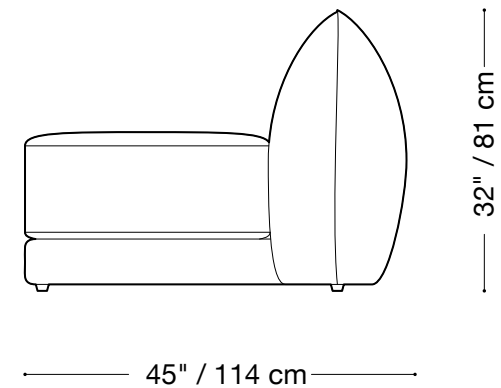

The Jane sofa is composed of modular units. Multiple configurations are possible. Custom finishes, fabrics, and leather are available.

MONTAUK SOFA

Jane

Chair

Length 66" / 168 cm

Depth 45" / 114 cm

Height 32" / 81 cm

The Jane sofa is composed of modular units. Multiple configurations are possible. Custom finishes, fabrics, and leather are available.

MONTAUK SOFA

Jane

Armless chair

Length 34"/39" / 87 cm/88 cm

Depth 45" / 114 cm

Height 32" / 81 cm

The Jane sofa is composed of modular units. Multiple configurations are possible. Custom finishes, fabrics, and leather are available.

MONTAUK SOFA

Jane

Junior lounge one arm

Length 50" / 127 cm

Depth 68" / 173 cm

Height 32" / 81 cm

The Jane sofa is composed of modular units. Multiple configurations are possible. Custom finishes, fabrics, and leather are available.

50" / 127 cm

68" / 173 cm

MONTAUK SOFA