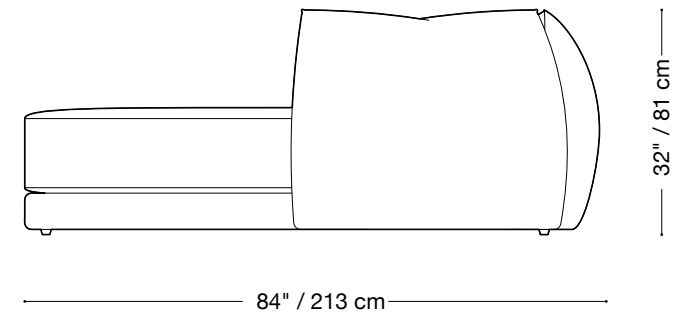

Jane

Lounge one arm

Length 50" / 127 cm

Depth 84" / 213 cm

Height 32" / 81 cm

The Jane sofa is composed of modular units. Multiple configurations are possible. Custom finishes, fabrics, and leather are available.

50" / 127 cm

32" / 81 cm

84" / 213 cm

MONTAUK SOFA

Jane

Lounge sectional

Length 134" / 340 cm

Depth 84" / 213 cm

Height 32" / 81 cm

The Jane sofa is composed of modular units. Multiple configurations are possible. Custom finishes, fabrics, and leather are available.

MONTAUK SOFA

Jane

Sectional

Length 129" x 129" / 328 cm x 328 cm