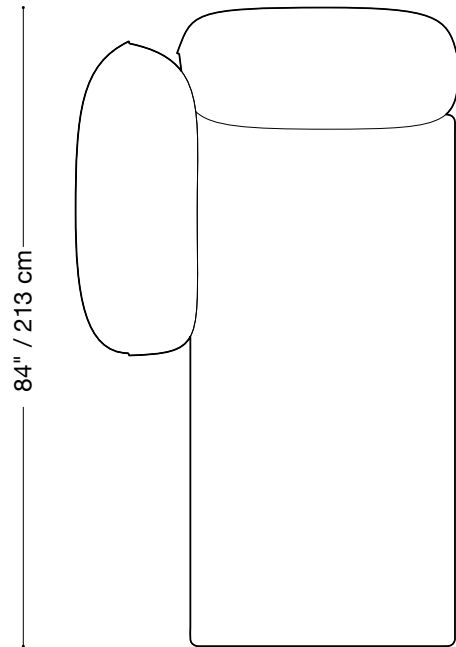

Depth 68" / 173 cm

Height 32" / 81 cm

The Jane sofa is composed of modular units. Multiple configurations are possible. Custom finishes, fabrics, and leather are available.

50" / 127 cm

68" / 173 cm

MONTAUK SOFA

Jane

Lounge one arm

Length 50" / 127 cm

Depth 84" / 213 cm

Height 32" / 81 cm

The Jane sofa is composed of modular units. Multiple configurations are possible. Custom finishes, fabrics, and leather are available.

50" / 127 cm

32" / 81 cm

84" / 213 cm

MONTAUK SOFA

Jane

Lounge sectional

Length 134" / 340 cm

Depth 84" / 213 cm

Height 32" / 81 cm

The Jane sofa is composed of modular units. Multiple configurations are possible. Custom finishes, fabrics, and leather are available.

MONTAUK SOFA

Jane

Sectional

Length 129" x 129" / 328 cm x 328 cm