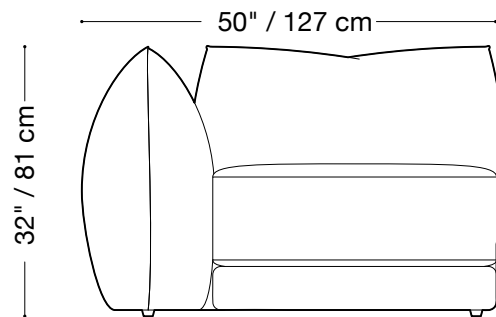

The Jane sofa is composed of modular units. Multiple configurations are possible. Custom finishes, fabrics, and leather are available.

MONTAUK SOFA

Jane

Armless chair

Length 34"/39" / 87 cm/88 cm

Depth 45" / 114 cm

Height 32" / 81 cm

The Jane sofa is composed of modular units. Multiple configurations are possible. Custom finishes, fabrics, and leather are available.

MONTAUK SOFA

Jane

Junior lounge one arm

Length 50" / 127 cm

Depth 68" / 173 cm

Height 32" / 81 cm

The Jane sofa is composed of modular units. Multiple configurations are possible. Custom finishes, fabrics, and leather are available.

50" / 127 cm

68" / 173 cm

MONTAUK SOFA

Jane

Lounge one arm

Length 50" / 127 cm

Depth 84" / 213 cm

Height 32" / 81 cm

The Jane sofa is composed of modular units. Multiple configurations are possible. Custom finishes, fabrics, and leather are available.