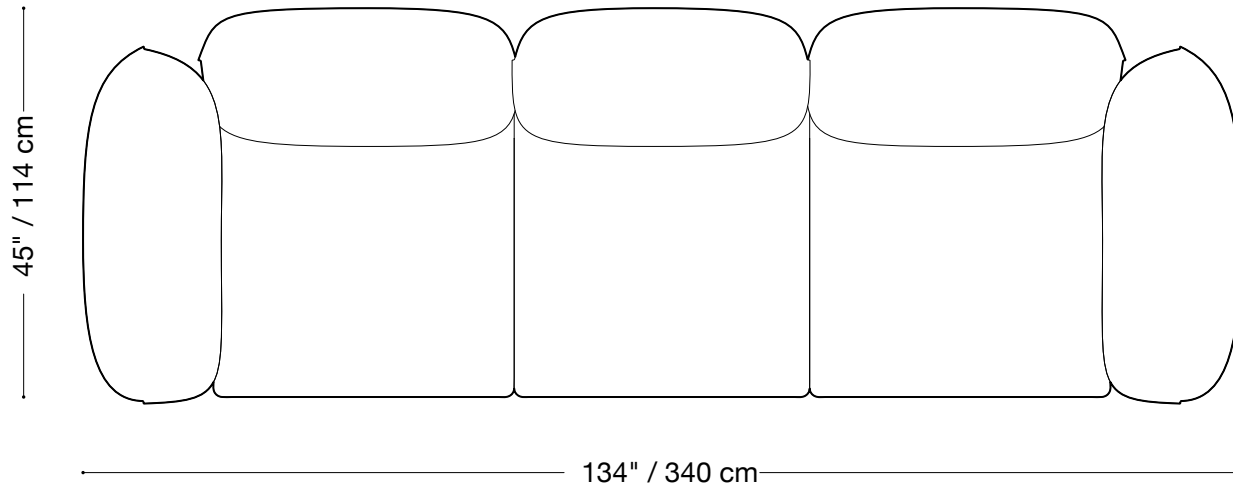

MONTAUK SOFA

Jane

MONTAUK SOFA

Jane

Sofa

Length 134" / 340 cm

Depth 45" / 114 cm

Height 32" / 81 cm

The Jane sofa is composed of modular units. Multiple configurations are possible. Custom finishes, fabrics, and leather are available.

MONTAUK SOFA

Jane

Love seat

Length 100" / 254 cm

Depth 45" / 114 cm

Height 32" / 81 cm

The Jane sofa is composed of modular units. Multiple configurations are possible. Custom finishes, fabrics, and leather are available.

MONTAUK SOFA

Jane

Chair

Length 66" / 168 cm

Depth 45" / 114 cm

Height 32" / 81 cm

50" / 127 cm

32" / 81 cm

84" / 213 cm

MONTAUK SOFA

Jane

Lounge sectional

Length 134" / 340 cm

Depth 84" / 213 cm