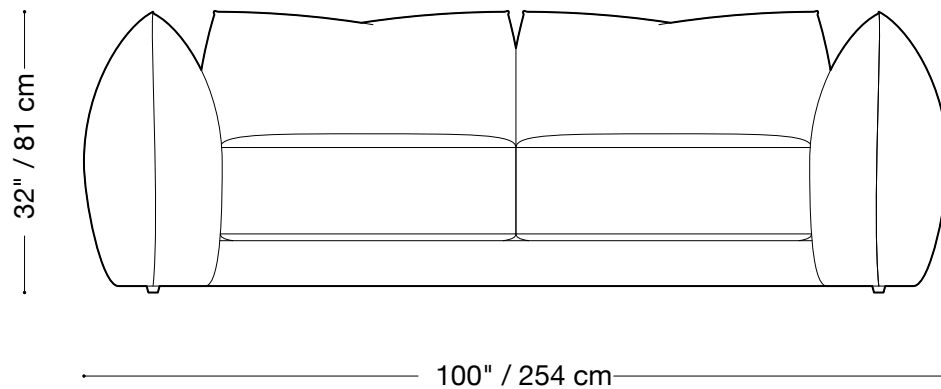

MONTAUK SOFA

Jane

MONTAUK SOFA

Jane

Sofa

Length 134" / 340 cm

Depth 45" / 114 cm

Height 32" / 81 cm

The Jane sofa is composed of modular units. Multiple configurations are possible. Custom finishes, fabrics, and leather are available.

MONTAUK SOFA

Jane

Love seat

Length 100" / 254 cm

Depth 45" / 114 cm

Height 32" / 81 cm

The Jane sofa is composed of modular units. Multiple configurations are possible. Custom finishes, fabrics, and leather are available.

MONTAUK SOFA

Jane

Chair

Length 66" / 168 cm

Depth 45" / 114 cm

Height 32" / 81 cm

The Jane sofa is composed of modular units. Multiple configurations are possible. Custom finishes, fabrics, and leather are available.

MONTAUK SOFA

Jane

Armless chair

Length 34"/39" / 87 cm/88 cm

Depth 45" / 114 cm