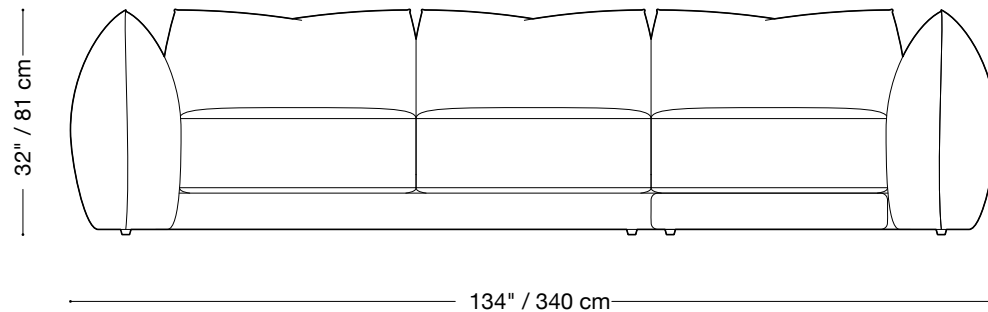

Depth 68" / 173 cm

Height 32" / 81 cm

The Jane sofa is composed of modular units. Multiple configurations are possible. Custom finishes, fabrics, and leather are available.

50" / 127 cm

68" / 173 cm

MONTAUK SOFA

Jane

Lounge one arm

Length 50" / 127 cm

Depth 84" / 213 cm

Height 32" / 81 cm

The Jane sofa is composed of modular units. Multiple configurations are possible. Custom finishes, fabrics, and leather are available.

50" / 127 cm

32" / 81 cm

84" / 213 cm

MONTAUK SOFA

Jane

Lounge sectional

Length 134" / 340 cm

Depth 84" / 213 cm

Height 32" / 81 cm

The Jane sofa is composed of modular units. Multiple configurations are possible. Custom finishes, fabrics, and leather are available.

MONTAUK SOFA

Jane

Sectional

Length 129" x 129" / 328 cm x 328 cm