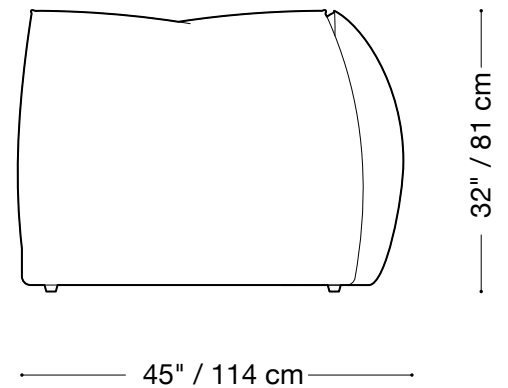

MONTAUK SOFA

Jane

MONTAUK SOFA

Jane

Sofa

Length 134" / 340 cm

Depth 45" / 114 cm

Height 32" / 81 cm

The Jane sofa is composed of modular units. Multiple configurations are possible. Custom finishes, fabrics, and leather are available.

MONTAUK SOFA

Jane

Love seat

Length 100" / 254 cm

Depth 45" / 114 cm

Height 32" / 81 cm

The Jane sofa is composed of modular units. Multiple configurations are possible. Custom finishes, fabrics, and leather are available.

MONTAUK SOFA

Jane

Chair

Length 66" / 168 cm

Depth 45" / 114 cm

Height 32" / 81 cm

Depth 68" / 173 cm

Height 32" / 81 cm

The Jane sofa is composed of modular units. Multiple configurations are possible. Custom finishes, fabrics, and leather are available.

50" / 127 cm

68" / 173 cm

MONTAUK SOFA