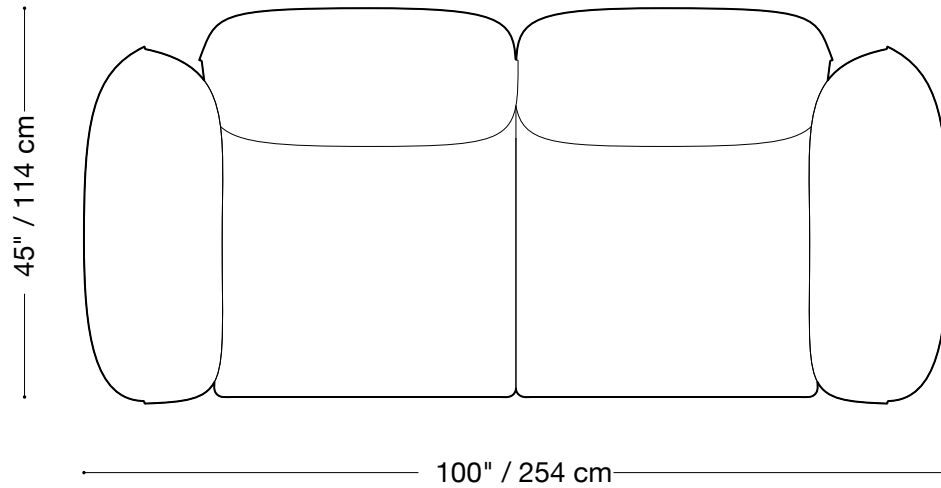

MONTAUK SOFA

Jane

MONTAUK SOFA

Jane

Sofa

Length 134" / 340 cm

Depth 45" / 114 cm

Height 32" / 81 cm

The Jane sofa is composed of modular units. Multiple configurations are possible. Custom finishes, fabrics, and leather are available.

MONTAUK SOFA

Jane

Love seat

Length 100" / 254 cm

Depth 45" / 114 cm

Height 32" / 81 cm

The Jane sofa is composed of modular units. Multiple configurations are possible. Custom finishes, fabrics, and leather are available.

MONTAUK SOFA

Jane

Chair

Length 66" / 168 cm

Depth 45" / 114 cm

Height 32" / 81 cm

The Jane sofa is composed of modular units. Multiple configurations are possible. Custom finishes, fabrics, and leather are available.

MONTAUK SOFA

Jane

Armless chair

Length 34"/39" / 87 cm/88 cm

Depth 45" / 114 cm