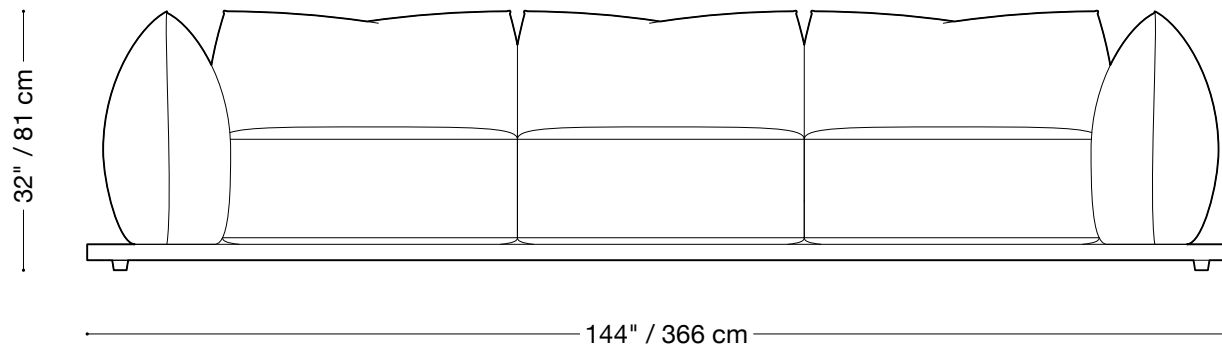

MONTAUK SOFA

Jane Outdoor

MONTAUK SOFA

Jane Outdoor

Sofa

Length 144" / 366 cm
Depth 47" / 120 cm
Height 32" / 81 cm

The Jane Outdoor is composed of modular units. Multiple configurations are possible.

MONTAUK SOFA

Jane Outdoor

Love Seat

Length 108" / 275 cm
Depth 47" / 120 cm
Height 32" / 81 cm

The Jane Outdoor is composed of modular units. Multiple configurations are possible.

MONTAUK SOFA

Jane Outdoor

One Arm Love Seat

Length 107" / 272 cm
Depth 47" / 120 cm
Height 32" / 81 cm

The Jane Outdoor is composed of modular units. Multiple configurations are possible.

MONTAUK SOFA

Jane Outdoor

Armless Love Seat

Length 74" / 188 cm
Depth 47" / 120 cm
Height 32" / 81 cm

Sectionnal

Length 137" x 137" / 348 cm x 348 cm

Depth 47" / 120 cm

Height 32" / 81 cm

The Jane Outdoor is composed of modular units. Multiple configurations are possible.