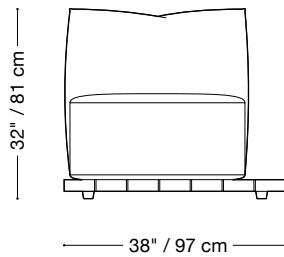

Length 107" / 272 cm
Depth 47" / 120 cm
Height 32" / 81 cm

The Jane Outdoor is composed of modular units. Multiple configurations are possible.

MONTAUK SOFA

Jane Outdoor

Armless Love Seat

Length 74" / 188 cm
Depth 47" / 120 cm
Height 32" / 81 cm

MONTAUK SOFA

Jane Outdoor

Lounge Chair

Length 97" / 247 cm

Depth 34" / 97 cm

Height 32" / 81 cm

The Jane Outdoor is composed of modular units. Multiple configurations are possible.

MONTAUK SOFA

Jane Outdoor

Lounge Chair (wide platform)

Length 97" / 247 cm

Depth 38" / 97 cm

Height 32" / 81 cm

The Jane Outdoor is composed of modular units. Multiple configurations are possible.

MONTAUK SOFA

Jane Outdoor

Sectionnal

Length 137" x 137" / 348 cm x 348 cm

Depth 47" / 120 cm

Height 32" / 81 cm

The Jane Outdoor is composed of modular units. Multiple configurations are possible.