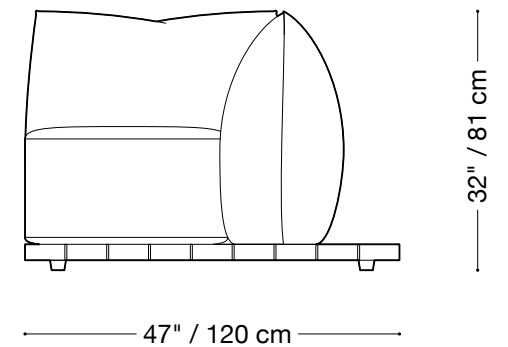

MONTAUK SOFA

Jane Outdoor

MONTAUK SOFA

Jane Outdoor

Sofa

Length 144" / 366 cm
Depth 47" / 120 cm
Height 32" / 81 cm

The Jane Outdoor is composed of modular units. Multiple configurations are possible.

MONTAUK SOFA

Jane Outdoor

Love Seat

Length 108" / 275 cm
Depth 47" / 120 cm
Height 32" / 81 cm

The Jane Outdoor is composed of modular units. Multiple configurations are possible.

MONTAUK SOFA

Jane Outdoor

One Arm Love Seat

Length 107" / 272 cm
Depth 47" / 120 cm
Height 32" / 81 cm

The Jane Outdoor is composed of modular units. Multiple configurations are possible.

MONTAUK SOFA

Jane Outdoor

Armless Love Seat

Length 74" / 188 cm
Depth 47" / 120 cm
Height 32" / 81 cm

Sectionnal

Length 137" x 137" / 348 cm x 348 cm

Depth 47" / 120 cm

Height 32" / 81 cm

The Jane Outdoor is composed of modular units. Multiple configurations are possible.