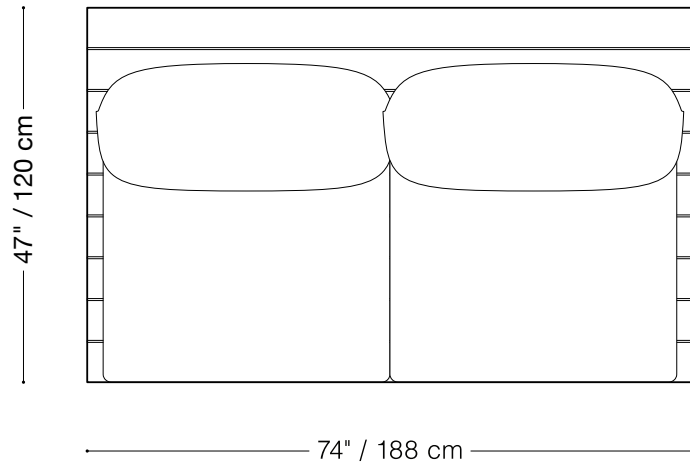

Jane Outdoor

Love Seat

Length 108" / 275 cm
Depth 47" / 120 cm
Height 32" / 81 cm

The Jane Outdoor is composed of modular units. Multiple configurations are possible.

MONTAUK SOFA

Jane Outdoor

One Arm Love Seat

Length 107" / 272 cm
Depth 47" / 120 cm
Height 32" / 81 cm

The Jane Outdoor is composed of modular units. Multiple configurations are possible.

MONTAUK SOFA

Jane Outdoor

Armless Love Seat

Length 74" / 188 cm
Depth 47" / 120 cm
Height 32" / 81 cm

The Jane Outdoor is composed of modular units. Multiple configurations are possible.

MONTAUK SOFA

Jane Outdoor

Armless Chair

Length 40" / 102 cm

Depth 47" / 120 cm

Height 32" / 81 cm

The Jane Outdoor is composed of modular units. Multiple configurations are possible.

Sectionnal

Length 137" x 137" / 348 cm x 348 cm

Depth 47" / 120 cm

Height 32" / 81 cm

The Jane Outdoor is composed of modular units. Multiple configurations are possible.