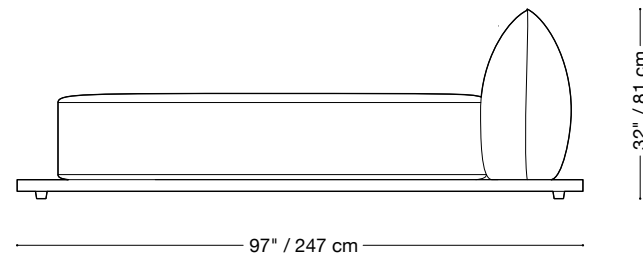

The Jane Outdoor is composed of modular units. Multiple configurations are possible.

MONTAUK SOFA

Jane Outdoor

Armless Chair

Length 40" / 102 cm

Depth 47" / 120 cm

Height 32" / 81 cm

The Jane Outdoor is composed of modular units. Multiple configurations are possible.

MONTAUK SOFA

Jane Outdoor

Lounge Chair

Length 97" / 247 cm

Depth 34" / 97 cm

Height 32" / 81 cm

The Jane Outdoor is composed of modular units. Multiple configurations are possible.

MONTAUK SOFA

Jane Outdoor

Lounge Chair (wide platform)

Length 97" / 247 cm

Depth 38" / 97 cm

Height 32" / 81 cm

The Jane Outdoor is composed of modular units. Multiple configurations are possible.

MONTAUK SOFA

Jane Outdoor

Sectionnal

Length 137" x 137" / 348 cm x 348 cm

Depth 47" / 120 cm

Height 32" / 81 cm

The Jane Outdoor is composed of modular units. Multiple configurations are possible.