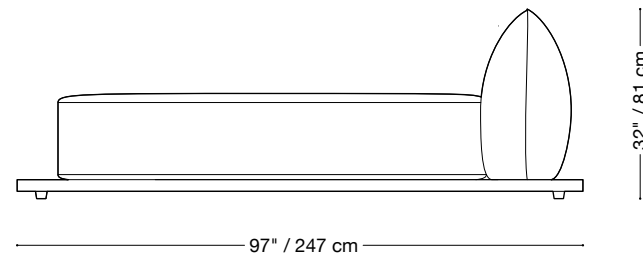

The Jane Outdoor is composed of modular units. Multiple configurations are possible.

MONTAUK SOFA

Jane Outdoor

Armless Chair

Length 40" / 102 cm

Depth 47" / 120 cm

Height 32" / 81 cm

The Jane Outdoor is composed of modular units. Multiple configurations are possible.

MONTAUK SOFA

Jane Outdoor

Lounge Chair

Length 97" / 247 cm

Depth 34" / 97 cm

Height 32" / 81 cm

The Jane Outdoor is composed of modular units. Multiple configurations are possible.

MONTAUK SOFA

Jane Outdoor

Lounge Chair (wide platform)

Length 97" / 247 cm

Depth 38" / 97 cm

Height 32" / 81 cm

The Jane Outdoor is composed of modular units. Multiple configurations are possible.

MONTAUK SOFA

Jane Outdoor

Sectionnal

Length 137" x 137" / 348 cm x 348 cm

Depth 47" / 120 cm

Height 32" / 81 cm

The Jane Outdoor is composed of modular units. Multiple configurations are possible.