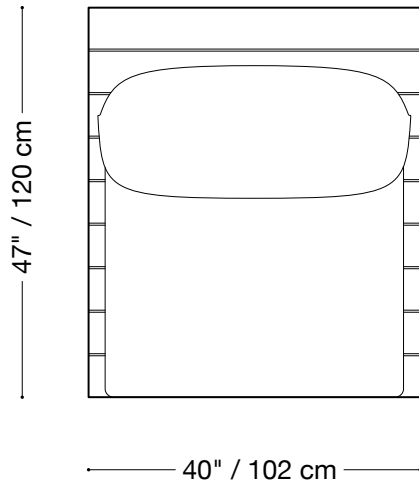

Length 107" / 272 cm
Depth 47" / 120 cm
Height 32" / 81 cm

The Jane Outdoor is composed of modular units. Multiple configurations are possible.

MONTAUK SOFA

Jane Outdoor

Armless Love Seat

Length 74" / 188 cm
Depth 47" / 120 cm
Height 32" / 81 cm

The Jane Outdoor is composed of modular units. Multiple configurations are possible.

MONTAUK SOFA

Jane Outdoor

Armless Chair

Length 40" / 102 cm

Depth 47" / 120 cm

Height 32" / 81 cm

The Jane Outdoor is composed of modular units. Multiple configurations are possible.

MONTAUK SOFA

Jane Outdoor

Lounge Chair

Length 97" / 247 cm

Depth 34" / 97 cm

Height 32" / 81 cm

The Jane Outdoor is composed of modular units. Multiple configurations are possible.

MONTAUK SOFA

Sectionnal

Length 137" x 137" / 348 cm x 348 cm

Depth 47" / 120 cm

Height 32" / 81 cm

The Jane Outdoor is composed of modular units. Multiple configurations are possible.