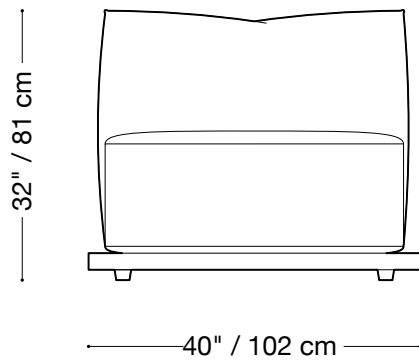

Length 107" / 272 cm
Depth 47" / 120 cm
Height 32" / 81 cm

The Jane Outdoor is composed of modular units. Multiple configurations are possible.

MONTAUK SOFA

Jane Outdoor

Armless Love Seat

Length 74" / 188 cm
Depth 47" / 120 cm
Height 32" / 81 cm

The Jane Outdoor is composed of modular units. Multiple configurations are possible.

MONTAUK SOFA

Jane Outdoor

Armless Chair

Length 40" / 102 cm

Depth 47" / 120 cm

Height 32" / 81 cm

The Jane Outdoor is composed of modular units. Multiple configurations are possible.

MONTAUK SOFA

Jane Outdoor

Lounge Chair

Length 97" / 247 cm

Depth 34" / 97 cm

Height 32" / 81 cm

The Jane Outdoor is composed of modular units. Multiple configurations are possible.

MONTAUK SOFA

Sectionnal

Length 137" x 137" / 348 cm x 348 cm

Depth 47" / 120 cm

Height 32" / 81 cm

The Jane Outdoor is composed of modular units. Multiple configurations are possible.