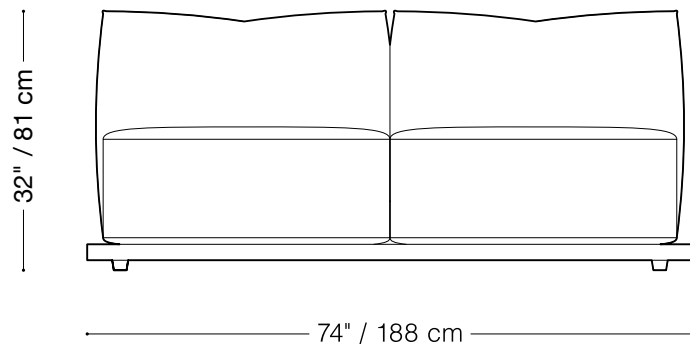

Jane Outdoor

Love Seat

Length 108" / 275 cm
Depth 47" / 120 cm
Height 32" / 81 cm

The Jane Outdoor is composed of modular units. Multiple configurations are possible.

MONTAUK SOFA

Jane Outdoor

One Arm Love Seat

Length 107" / 272 cm
Depth 47" / 120 cm
Height 32" / 81 cm

The Jane Outdoor is composed of modular units. Multiple configurations are possible.

MONTAUK SOFA

Jane Outdoor

Armless Love Seat

Length 74" / 188 cm
Depth 47" / 120 cm
Height 32" / 81 cm

The Jane Outdoor is composed of modular units. Multiple configurations are possible.

MONTAUK SOFA

Jane Outdoor

Armless Chair

Length 40" / 102 cm

Depth 47" / 120 cm

Height 32" / 81 cm

The Jane Outdoor is composed of modular units. Multiple configurations are possible.

Sectionnal

Length 137" x 137" / 348 cm x 348 cm

Depth 47" / 120 cm

Height 32" / 81 cm

The Jane Outdoor is composed of modular units. Multiple configurations are possible.