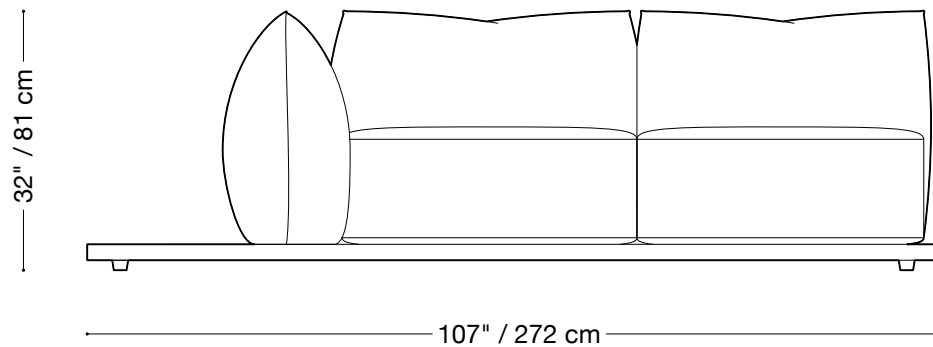

Jane Outdoor

Love Seat

Length 108" / 275 cm
Depth 47" / 120 cm
Height 32" / 81 cm

The Jane Outdoor is composed of modular units. Multiple configurations are possible.

MONTAUK SOFA

Jane Outdoor

One Arm Love Seat

Length 107" / 272 cm
Depth 47" / 120 cm
Height 32" / 81 cm

The Jane Outdoor is composed of modular units. Multiple configurations are possible.

MONTAUK SOFA

Jane Outdoor

Armless Love Seat

Length 74" / 188 cm
Depth 47" / 120 cm
Height 32" / 81 cm

The Jane Outdoor is composed of modular units. Multiple configurations are possible.

MONTAUK SOFA

Jane Outdoor

Armless Chair

Length 40" / 102 cm

Depth 47" / 120 cm

Height 32" / 81 cm

The Jane Outdoor is composed of modular units. Multiple configurations are possible.

Sectionnal

Length 137" x 137" / 348 cm x 348 cm

Depth 47" / 120 cm

Height 32" / 81 cm

The Jane Outdoor is composed of modular units. Multiple configurations are possible.