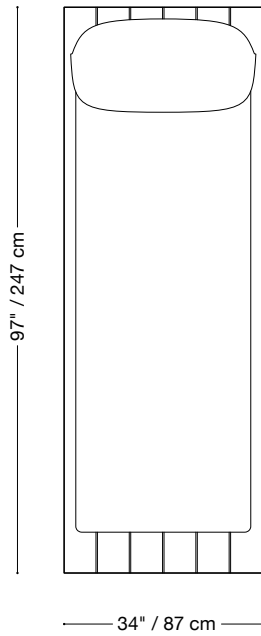

The Jane Outdoor is composed of modular units. Multiple configurations are possible.

MONTAUK SOFA

Jane Outdoor

Armless Chair

Length 40" / 102 cm

Depth 47" / 120 cm

Height 32" / 81 cm

The Jane Outdoor is composed of modular units. Multiple configurations are possible.

MONTAUK SOFA

Jane Outdoor

Lounge Chair

Length 97" / 247 cm

Depth 34" / 97 cm

Height 32" / 81 cm

The Jane Outdoor is composed of modular units. Multiple configurations are possible.

MONTAUK SOFA

Jane Outdoor

Lounge Chair (wide platform)

Length 97" / 247 cm

Depth 38" / 97 cm

Height 32" / 81 cm

The Jane Outdoor is composed of modular units. Multiple configurations are possible.

MONTAUK SOFA

Jane Outdoor

Sectionnal

Length 137" x 137" / 348 cm x 348 cm

Depth 47" / 120 cm

Height 32" / 81 cm

The Jane Outdoor is composed of modular units. Multiple configurations are possible.