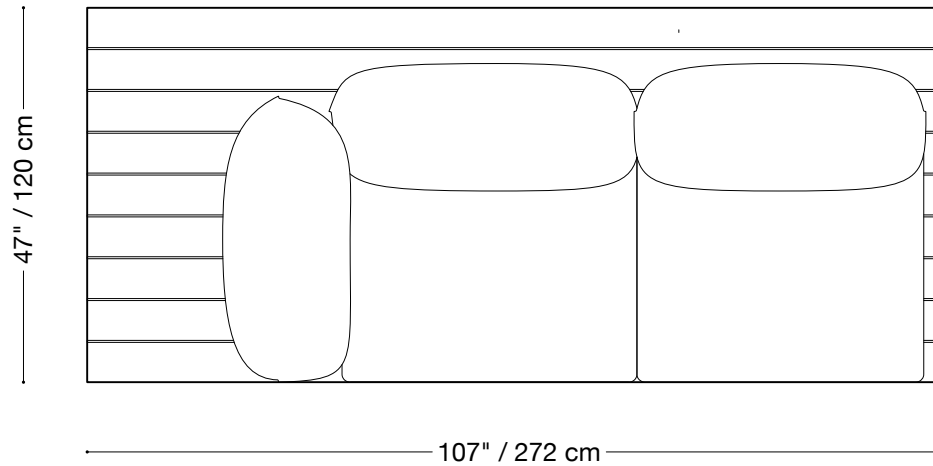

MONTAUK SOFA

Jane Outdoor

MONTAUK SOFA

Jane Outdoor

Sofa

Length 144" / 366 cm
Depth 47" / 120 cm
Height 32" / 81 cm

The Jane Outdoor is composed of modular units. Multiple configurations are possible.

MONTAUK SOFA

Jane Outdoor

Love Seat

Length 108" / 275 cm
Depth 47" / 120 cm
Height 32" / 81 cm

The Jane Outdoor is composed of modular units. Multiple configurations are possible.

MONTAUK SOFA

Jane Outdoor

One Arm Love Seat

Length 107" / 272 cm
Depth 47" / 120 cm
Height 32" / 81 cm

The Jane Outdoor is composed of modular units. Multiple configurations are possible.

MONTAUK SOFA

Jane Outdoor

Armless Love Seat

Length 74" / 188 cm
Depth 47" / 120 cm
Height 32" / 81 cm

Sectionnal

Length 137" x 137" / 348 cm x 348 cm

Depth 47" / 120 cm

Height 32" / 81 cm

The Jane Outdoor is composed of modular units. Multiple configurations are possible.