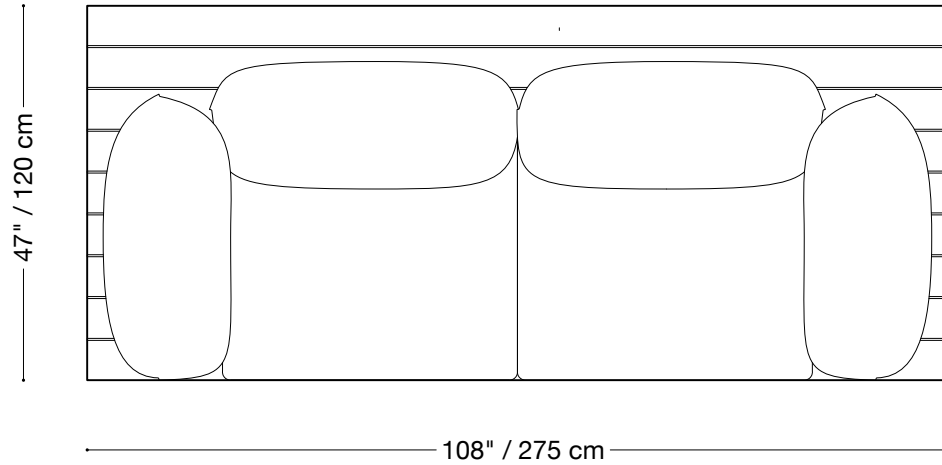

MONTAUK SOFA

Jane Outdoor

MONTAUK SOFA

Jane Outdoor

Sofa

Length 144" / 366 cm
Depth 47" / 120 cm
Height 32" / 81 cm

The Jane Outdoor is composed of modular units. Multiple configurations are possible.

MONTAUK SOFA

Jane Outdoor

Love Seat

Length 108" / 275 cm
Depth 47" / 120 cm
Height 32" / 81 cm

The Jane Outdoor is composed of modular units. Multiple configurations are possible.

MONTAUK SOFA

Jane Outdoor

One Arm Love Seat

Length 107" / 272 cm
Depth 47" / 120 cm
Height 32" / 81 cm

The Jane Outdoor is composed of modular units. Multiple configurations are possible.

MONTAUK SOFA

Jane Outdoor

Armless Love Seat

Length 74" / 188 cm
Depth 47" / 120 cm
Height 32" / 81 cm

Sectionnal

Length 137" x 137" / 348 cm x 348 cm

Depth 47" / 120 cm

Height 32" / 81 cm

The Jane Outdoor is composed of modular units. Multiple configurations are possible.