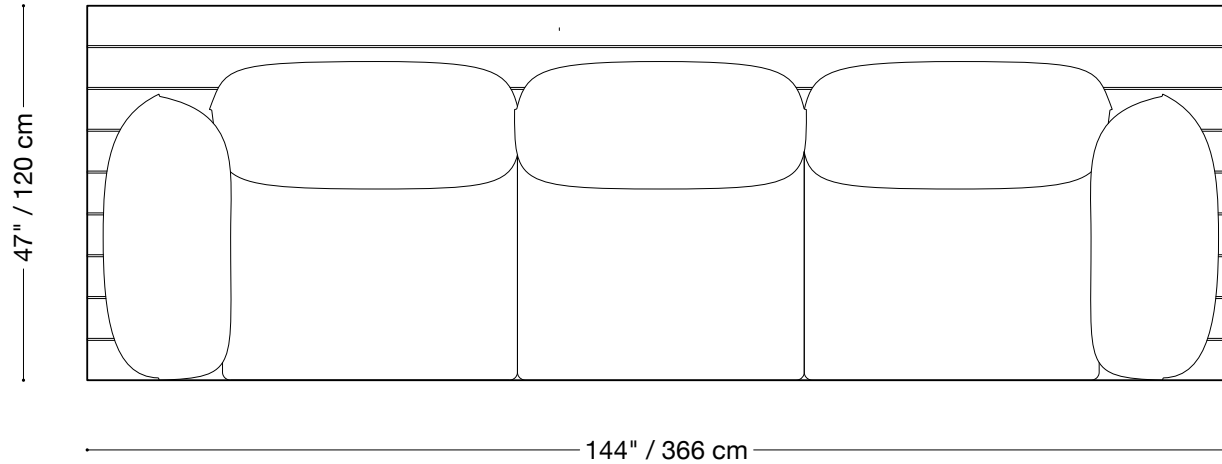

MONTAUK SOFA

Jane Outdoor

MONTAUK SOFA

Jane Outdoor

Sofa

Length 144" / 366 cm
Depth 47" / 120 cm
Height 32" / 81 cm

The Jane Outdoor is composed of modular units. Multiple configurations are possible.

MONTAUK SOFA

Jane Outdoor

Love Seat

Length 108" / 275 cm
Depth 47" / 120 cm
Height 32" / 81 cm

The Jane Outdoor is composed of modular units. Multiple configurations are possible.

MONTAUK SOFA

Jane Outdoor

One Arm Love Seat

Length 107" / 272 cm
Depth 47" / 120 cm
Height 32" / 81 cm

The Jane Outdoor is composed of modular units. Multiple configurations are possible.

MONTAUK SOFA

Jane Outdoor

Armless Love Seat

Length 74" / 188 cm
Depth 47" / 120 cm
Height 32" / 81 cm

Sectionnal

Length 137" x 137" / 348 cm x 348 cm

Depth 47" / 120 cm

Height 32" / 81 cm

The Jane Outdoor is composed of modular units. Multiple configurations are possible.