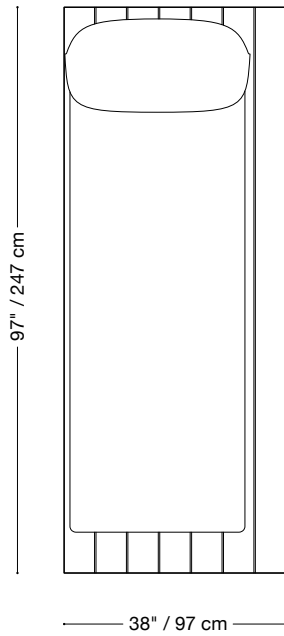

Length 107" / 272 cm
Depth 47" / 120 cm
Height 32" / 81 cm

The Jane Outdoor is composed of modular units. Multiple configurations are possible.

MONTAUK SOFA

Jane Outdoor

Armless Love Seat

Length 74" / 188 cm
Depth 47" / 120 cm
Height 32" / 81 cm

MONTAUK SOFA

Jane Outdoor

Lounge Chair

Length 97" / 247 cm

Depth 34" / 97 cm

Height 32" / 81 cm

The Jane Outdoor is composed of modular units. Multiple configurations are possible.

MONTAUK SOFA

Jane Outdoor

Lounge Chair (wide platform)

Length 97" / 247 cm

Depth 38" / 97 cm

Height 32" / 81 cm

The Jane Outdoor is composed of modular units. Multiple configurations are possible.

MONTAUK SOFA

Jane Outdoor

Sectionnal

Length 137" x 137" / 348 cm x 348 cm

Depth 47" / 120 cm

Height 32" / 81 cm

The Jane Outdoor is composed of modular units. Multiple configurations are possible.