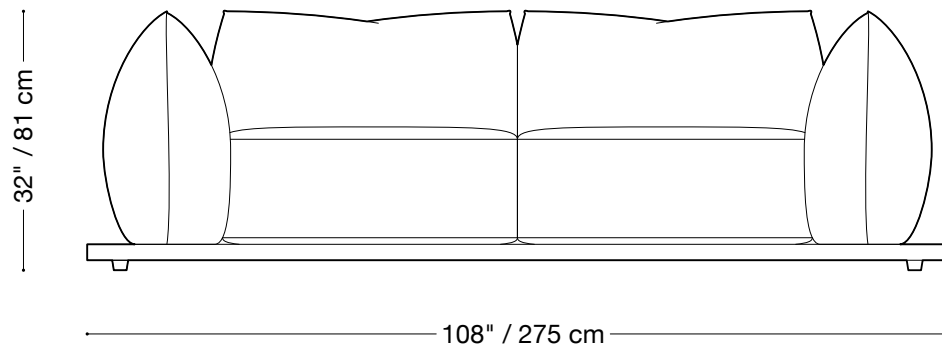

MONTAUK SOFA

Jane Outdoor

MONTAUK SOFA

Jane Outdoor

Sofa

Length 144" / 366 cm
Depth 47" / 120 cm
Height 32" / 81 cm

The Jane Outdoor is composed of modular units. Multiple configurations are possible.

MONTAUK SOFA

Jane Outdoor

Love Seat

Length 108" / 275 cm
Depth 47" / 120 cm
Height 32" / 81 cm

The Jane Outdoor is composed of modular units. Multiple configurations are possible.

MONTAUK SOFA

Jane Outdoor

One Arm Love Seat

Length 107" / 272 cm
Depth 47" / 120 cm
Height 32" / 81 cm

The Jane Outdoor is composed of modular units. Multiple configurations are possible.

MONTAUK SOFA

Jane Outdoor

Armless Love Seat

Length 74" / 188 cm
Depth 47" / 120 cm
Height 32" / 81 cm

Sectionnal

Length 137" x 137" / 348 cm x 348 cm

Depth 47" / 120 cm

Height 32" / 81 cm

The Jane Outdoor is composed of modular units. Multiple configurations are possible.