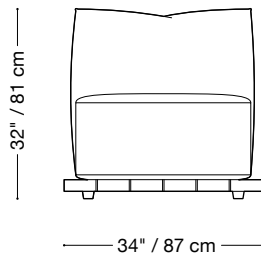

The Jane Outdoor is composed of modular units. Multiple configurations are possible.

MONTAUK SOFA

Jane Outdoor

Armless Chair

Length 40" / 102 cm

Depth 47" / 120 cm

Height 32" / 81 cm

The Jane Outdoor is composed of modular units. Multiple configurations are possible.

MONTAUK SOFA

Jane Outdoor

Lounge Chair

Length 97" / 247 cm

Depth 34" / 97 cm

Height 32" / 81 cm

The Jane Outdoor is composed of modular units. Multiple configurations are possible.

MONTAUK SOFA

Jane Outdoor

Lounge Chair (wide platform)

Length 97" / 247 cm

Depth 38" / 97 cm

Height 32" / 81 cm

The Jane Outdoor is composed of modular units. Multiple configurations are possible.

MONTAUK SOFA

Jane Outdoor

Sectionnal

Length 137" x 137" / 348 cm x 348 cm

Depth 47" / 120 cm

Height 32" / 81 cm

The Jane Outdoor is composed of modular units. Multiple configurations are possible.