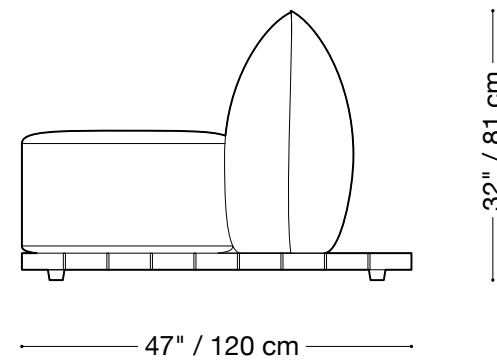

Length 107" / 272 cm
Depth 47" / 120 cm
Height 32" / 81 cm

The Jane Outdoor is composed of modular units. Multiple configurations are possible.

MONTAUK SOFA

Jane Outdoor

Armless Love Seat

Length 74" / 188 cm
Depth 47" / 120 cm
Height 32" / 81 cm

The Jane Outdoor is composed of modular units. Multiple configurations are possible.

MONTAUK SOFA

Jane Outdoor

Armless Chair

Length 40" / 102 cm

Depth 47" / 120 cm

Height 32" / 81 cm

The Jane Outdoor is composed of modular units. Multiple configurations are possible.

MONTAUK SOFA

Jane Outdoor

Lounge Chair

Length 97" / 247 cm

Depth 34" / 97 cm

Height 32" / 81 cm

The Jane Outdoor is composed of modular units. Multiple configurations are possible.

MONTAUK SOFA

Sectionnal

Length 137" x 137" / 348 cm x 348 cm

Depth 47" / 120 cm

Height 32" / 81 cm

The Jane Outdoor is composed of modular units. Multiple configurations are possible.