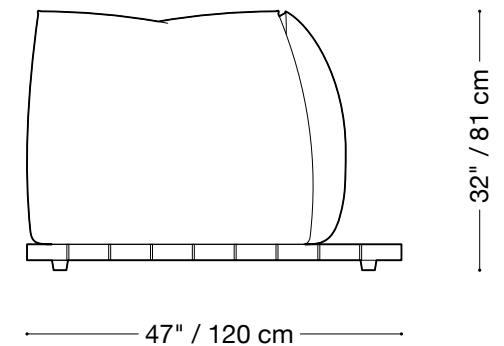

MONTAUK SOFA

Jane Outdoor

MONTAUK SOFA

Jane Outdoor

Sofa

Length 144" / 366 cm
Depth 47" / 120 cm
Height 32" / 81 cm

The Jane Outdoor is composed of modular units. Multiple configurations are possible.

MONTAUK SOFA

Jane Outdoor

Love Seat

Length 108" / 275 cm
Depth 47" / 120 cm
Height 32" / 81 cm

The Jane Outdoor is composed of modular units. Multiple configurations are possible.

MONTAUK SOFA

Jane Outdoor

One Arm Love Seat

Length 107" / 272 cm
Depth 47" / 120 cm
Height 32" / 81 cm

The Jane Outdoor is composed of modular units. Multiple configurations are possible.

MONTAUK SOFA

Jane Outdoor

Armless Love Seat

Length 74" / 188 cm
Depth 47" / 120 cm
Height 32" / 81 cm

Sectionnal

Length 137" x 137" / 348 cm x 348 cm

Depth 47" / 120 cm

Height 32" / 81 cm

The Jane Outdoor is composed of modular units. Multiple configurations are possible.