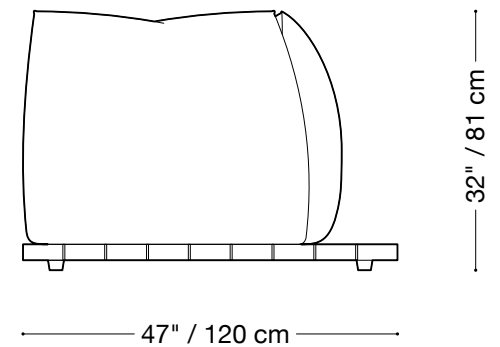

MONTAUK SOFA

Jane Outdoor

MONTAUK SOFA

Jane Outdoor

Sofa

Length 144" / 366 cm
Depth 47" / 120 cm
Height 32" / 81 cm

The Jane Outdoor is composed of modular units. Multiple configurations are possible.

MONTAUK SOFA

Jane Outdoor

Love Seat

Length 108" / 275 cm
Depth 47" / 120 cm
Height 32" / 81 cm

The Jane Outdoor is composed of modular units. Multiple configurations are possible.

MONTAUK SOFA

Jane Outdoor

One Arm Love Seat

Length 107" / 272 cm
Depth 47" / 120 cm
Height 32" / 81 cm

The Jane Outdoor is composed of modular units. Multiple configurations are possible.

MONTAUK SOFA

Jane Outdoor

Armless Love Seat

Length 74" / 188 cm
Depth 47" / 120 cm
Height 32" / 81 cm

Sectionnal

Length 137" x 137" / 348 cm x 348 cm

Depth 47" / 120 cm

Height 32" / 81 cm

The Jane Outdoor is composed of modular units. Multiple configurations are possible.