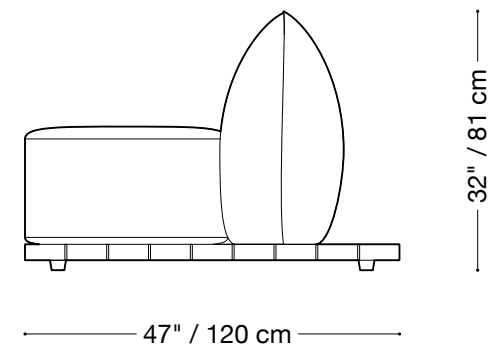

Jane Outdoor

Love Seat

Length 108" / 275 cm
Depth 47" / 120 cm
Height 32" / 81 cm

The Jane Outdoor is composed of modular units. Multiple configurations are possible.

MONTAUK SOFA

Jane Outdoor

One Arm Love Seat

Length 107" / 272 cm
Depth 47" / 120 cm
Height 32" / 81 cm

The Jane Outdoor is composed of modular units. Multiple configurations are possible.

MONTAUK SOFA

Jane Outdoor

Armless Love Seat

Length 74" / 188 cm
Depth 47" / 120 cm
Height 32" / 81 cm

The Jane Outdoor is composed of modular units. Multiple configurations are possible.

MONTAUK SOFA

Jane Outdoor

Armless Chair

Length 40" / 102 cm

Depth 47" / 120 cm

Height 32" / 81 cm

The Jane Outdoor is composed of modular units. Multiple configurations are possible.

Sectionnal

Length 137" x 137" / 348 cm x 348 cm

Depth 47" / 120 cm

Height 32" / 81 cm

The Jane Outdoor is composed of modular units. Multiple configurations are possible.