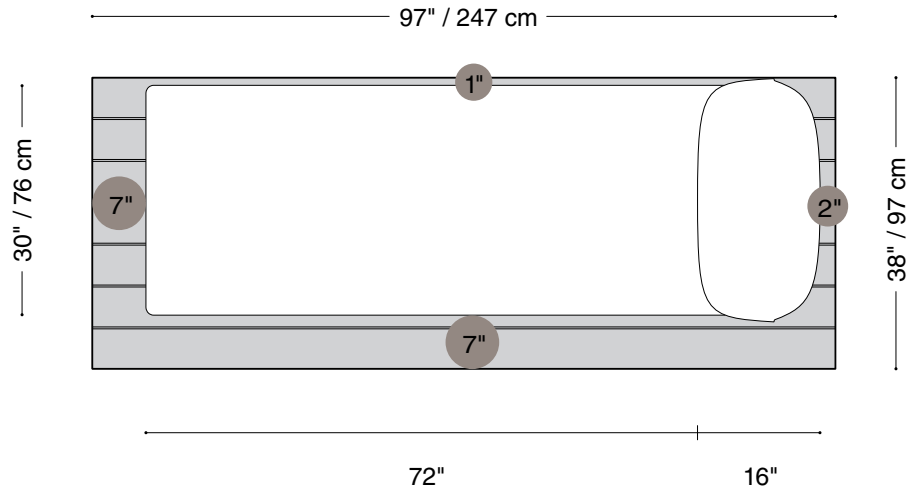

MONTAUK SOFA

Jane Lounge Outdoor

MONTAUK SOFA

Jane Lounge Outdoor

Lounge Chair

Length 97" / 247 cm
Depth 38" / 97 cm
Height 32" / 81 cm

The Jane Outdoor is composed of modular units. Multiple configurations are possible.

MONTAUK SOFA

Jane Lounge Outdoor

Small platform Lounge Chair

Length 97" / 247 cm
Depth 34" / 87 cm
Height 32" / 81 cm

The Jane Outdoor is composed of modular units. Multiple configurations are possible.