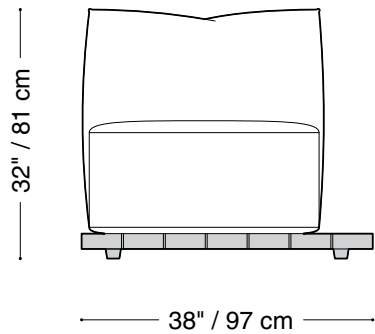

MONTAUK SOFA

Jane Lounge Outdoor

MONTAUK SOFA

Jane Lounge Outdoor

Lounge Chair

Length 97" / 247 cm
Depth 38" / 97 cm
Height 32" / 81 cm

The Jane Outdoor is composed of modular units. Multiple configurations are possible.

MONTAUK SOFA

Jane Lounge Outdoor

Small platform Lounge Chair

Length 97" / 247 cm
Depth 34" / 87 cm
Height 32" / 81 cm

The Jane Outdoor is composed of modular units. Multiple configurations are possible.