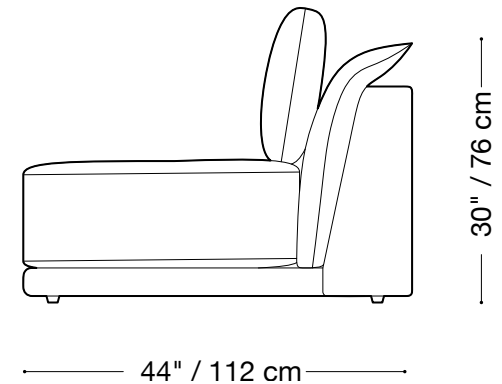

Length 90" / 229 cm

Depth 44" / 112 cm

Height* 25" / 76 cm

The Jill sofa is composed of modular units. Multiple configurations are possible. Custom finishes, fabrics, and leather are available.

**Back pillows will add approx. 5" to height.*

MONTAUK SOFA

Jill

Chair one arm

Length 45" / 115 cm

Depth 44" / 112 cm

Height* 25" / 76 cm

The Jill sofa is composed of modular units. Multiple configurations are possible.

Custom finishes, fabrics, and leather are available.

**Back pillows will add approx. 5" to height.*

MONTAUK SOFA

Jill

Armless chair

Length 35" / 89 cm

Depth 44" / 112 cm

Height* 25" / 76 cm

The Jill sofa is composed of modular units. Multiple configurations are possible.

Custom finishes, fabrics, and leather are available.

**Back pillows will add approx. 5" to height.*

MONTAUK SOFA

Jill

Sectional A

Length 160" / 407 cm

Depth 44" / 112 cm

Height* 25" / 76 cm