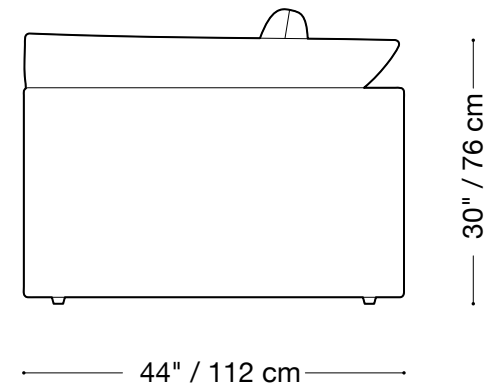

MONTAUK SOFA

Jill

Sofa

Length 125" / 318 cm

Depth 44" / 112 cm

Height* 25" / 76 cm

The Jill sofa is composed of modular units. Multiple configurations are possible.

Custom finishes, fabrics, and leather are available.

*Back pillows will add approx. 5" to height.