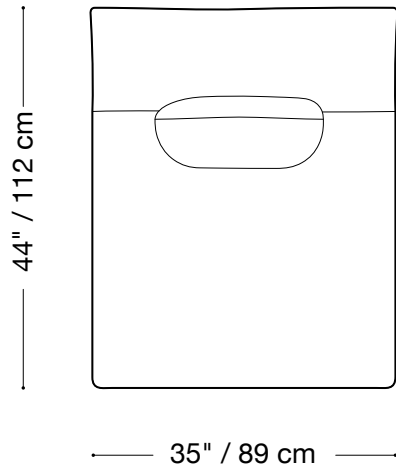

Length 90" / 229 cm

Depth 44" / 112 cm

Height* 25" / 76 cm

The Jill sofa is composed of modular units. Multiple configurations are possible. Custom finishes, fabrics, and leather are available.

**Back pillows will add approx. 5" to height.*

MONTAUK SOFA

Jill

Chair one arm

Length 45" / 115 cm

Depth 44" / 112 cm

Height* 25" / 76 cm

The Jill sofa is composed of modular units. Multiple configurations are possible.

Custom finishes, fabrics, and leather are available.

**Back pillows will add approx. 5" to height.*

MONTAUK SOFA

Jill

Armless chair

Length 35" / 89 cm

Depth 44" / 112 cm

Height* 25" / 76 cm

The Jill sofa is composed of modular units. Multiple configurations are possible.

Custom finishes, fabrics, and leather are available.

**Back pillows will add approx. 5" to height.*

MONTAUK SOFA

Jill

Sectional A

Length 160" / 407 cm

Depth 44" / 112 cm

Height* 25" / 76 cm