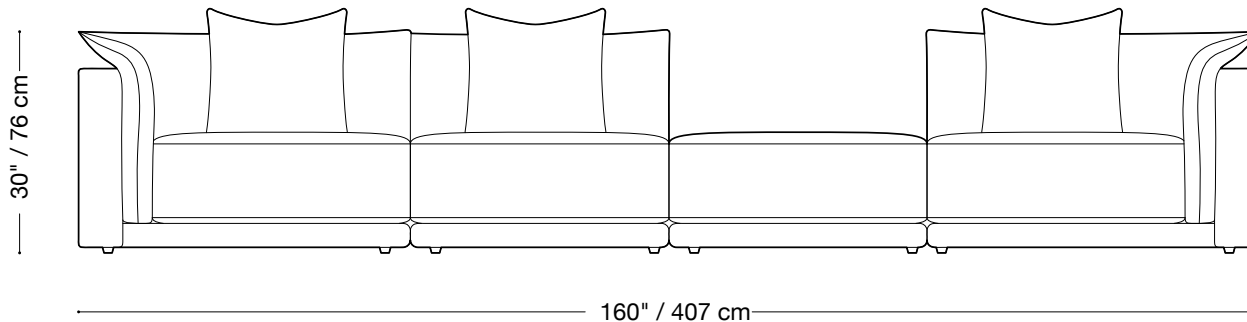

MONTAUK SOFA

Jill

Sectional A

Length 160" / 407 cm

Depth 44" / 112 cm

Height* 25" / 76 cm

The Jill sofa is composed of modular units. Multiple configurations are possible.

Custom finishes, fabrics, and leather are available.

*Back pillows will add approx. 5" to height.