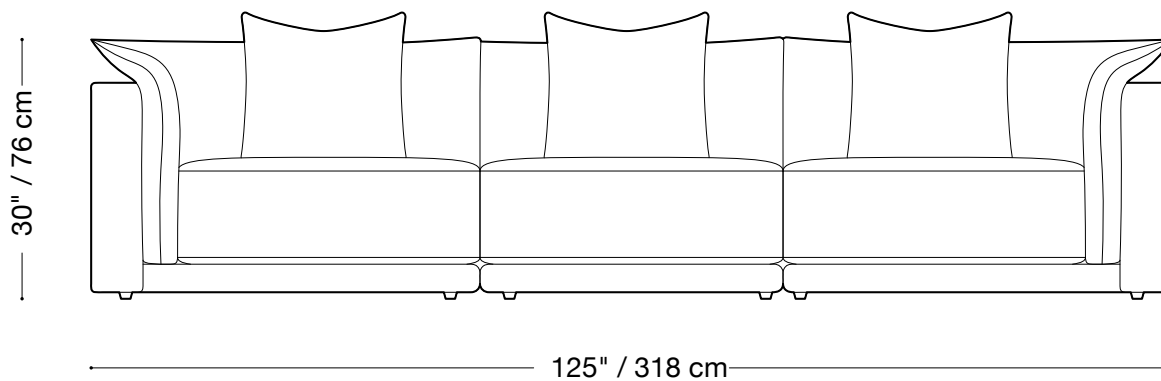

MONTAUK SOFA

Jill

Sofa

Length 125" / 318 cm

Depth 44" / 112 cm

Height* 25" / 76 cm

The Jill sofa is composed of modular units. Multiple configurations are possible.

Custom finishes, fabrics, and leather are available.

*Back pillows will add approx. 5" to height.