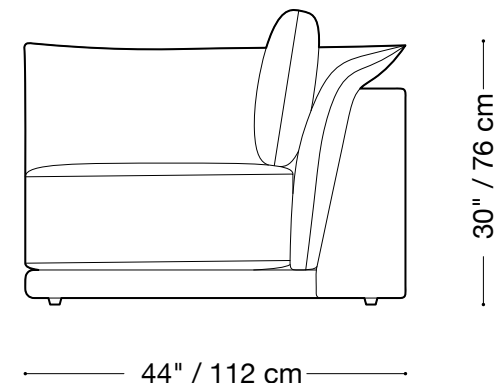

Length 90" / 229 cm

Depth 44" / 112 cm

Height* 25" / 76 cm

The Jill sofa is composed of modular units. Multiple configurations are possible. Custom finishes, fabrics, and leather are available.

**Back pillows will add approx. 5" to height.*

MONTAUK SOFA

Jill

Chair one arm

Length 45" / 115 cm

Depth 44" / 112 cm

Height* 25" / 76 cm

The Jill sofa is composed of modular units. Multiple configurations are possible.

Custom finishes, fabrics, and leather are available.

**Back pillows will add approx. 5" to height.*

MONTAUK SOFA

Jill

Armless chair

Length 35" / 89 cm

Depth 44" / 112 cm

Height* 25" / 76 cm

The Jill sofa is composed of modular units. Multiple configurations are possible.

Length 159" / 404 cm
Depth 79" / 200 cm
Height* 25" / 76 cm

The Jill sofa is composed of modular units. Multiple configurations are possible.
Custom finishes, fabrics, and leather are available.

**Back pillows will add approx. 5" to height.*