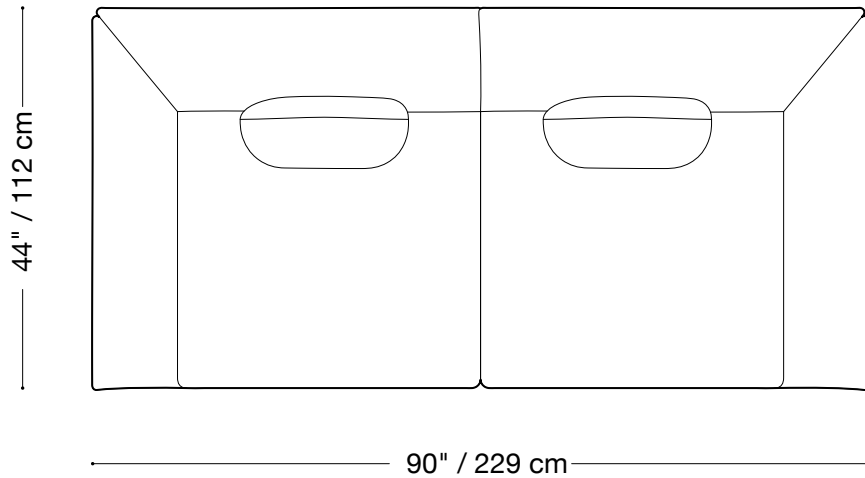

**MONTAUK
SOFA**

Jill

MONTAUK SOFA

Jill

Sofa

Length 125" / 318 cm

Depth 44" / 112 cm

Height* 25" / 76 cm

Length 90" / 229 cm

Depth 44" / 112 cm

Height* 25" / 76 cm

The Jill sofa is composed of modular units. Multiple configurations are possible. Custom finishes, fabrics, and leather are available.

**Back pillows will add approx. 5" to height.*

MONTAUK SOFA

Jill

Chair one arm

Length 45" / 115 cm

Depth 44" / 112 cm

Height* 25" / 76 cm

The Jill sofa is composed of modular units. Multiple configurations are possible.

Custom finishes, fabrics, and leather are available.

Length 159" / 404 cm
Depth 79" / 200 cm
Height* 25" / 76 cm

The Jill sofa is composed of modular units. Multiple configurations are possible.
Custom finishes, fabrics, and leather are available.

**Back pillows will add approx. 5" to height.*