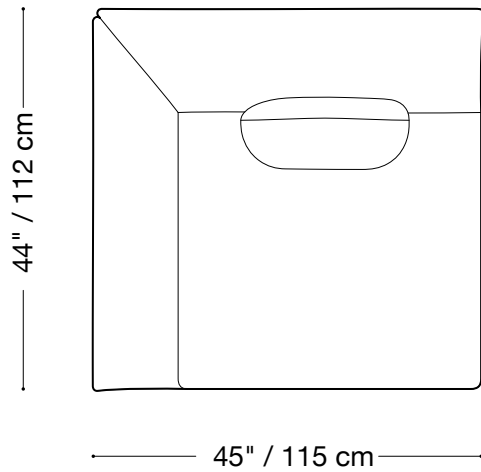

Length 90" / 229 cm

Depth 44" / 112 cm

Height* 25" / 76 cm

The Jill sofa is composed of modular units. Multiple configurations are possible. Custom finishes, fabrics, and leather are available.

**Back pillows will add approx. 5" to height.*

MONTAUK SOFA

Jill

Chair one arm

Length 45" / 115 cm

Depth 44" / 112 cm

Height* 25" / 76 cm

The Jill sofa is composed of modular units. Multiple configurations are possible.

Custom finishes, fabrics, and leather are available.

**Back pillows will add approx. 5" to height.*

MONTAUK SOFA

Jill

Armless chair

Length 35" / 89 cm

Depth 44" / 112 cm

Height* 25" / 76 cm

The Jill sofa is composed of modular units. Multiple configurations are possible.

Custom finishes, fabrics, and leather are available.

**Back pillows will add approx. 5" to height.*

MONTAUK SOFA

Jill

Sectional A

Length 160" / 407 cm

Depth 44" / 112 cm

Height* 25" / 76 cm