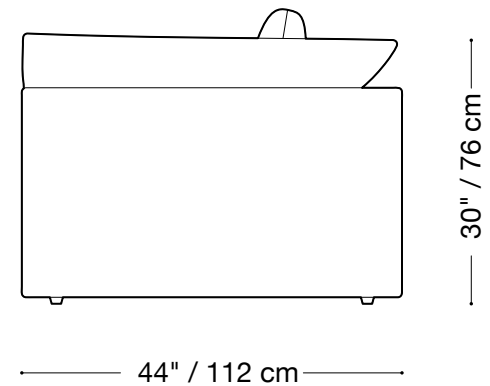

**MONTAUK
SOFA**

Jill

MONTAUK SOFA

Jill

Sofa

Length 125" / 318 cm

Depth 44" / 112 cm

Height* 25" / 76 cm

Length 90" / 229 cm

Depth 44" / 112 cm

Height* 25" / 76 cm

The Jill sofa is composed of modular units. Multiple configurations are possible. Custom finishes, fabrics, and leather are available.

**Back pillows will add approx. 5" to height.*

MONTAUK SOFA

Jill

Chair one arm

Length 45" / 115 cm

Depth 44" / 112 cm

Height* 25" / 76 cm

The Jill sofa is composed of modular units. Multiple configurations are possible.

Custom finishes, fabrics, and leather are available.

Length 159" / 404 cm
Depth 79" / 200 cm
Height* 25" / 76 cm

The Jill sofa is composed of modular units. Multiple configurations are possible.
Custom finishes, fabrics, and leather are available.

**Back pillows will add approx. 5" to height.*