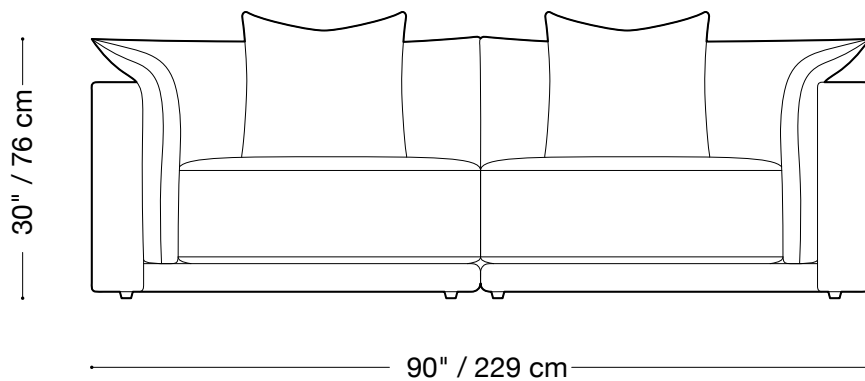

The Jill sofa is composed of modular units. Multiple configurations are possible.

Custom finishes, fabrics, and leather are available.

**Back pillows will add approx. 5" to height.*

MONTAUK SOFA

Jill

Love seat

Length 90" / 229 cm

Depth 44" / 112 cm

Height* 25" / 76 cm

The Jill sofa is composed of modular units. Multiple configurations are possible. Custom finishes, fabrics, and leather are available.

**Back pillows will add approx. 5" to height.*

MONTAUK SOFA

Jill

Chair one arm

Length 45" / 115 cm

Depth 44" / 112 cm

Height* 25" / 76 cm

The Jill sofa is composed of modular units. Multiple configurations are possible.

Custom finishes, fabrics, and leather are available.

Length 159" / 404 cm
Depth 79" / 200 cm
Height* 25" / 76 cm

The Jill sofa is composed of modular units. Multiple configurations are possible.
Custom finishes, fabrics, and leather are available.

**Back pillows will add approx. 5" to height.*