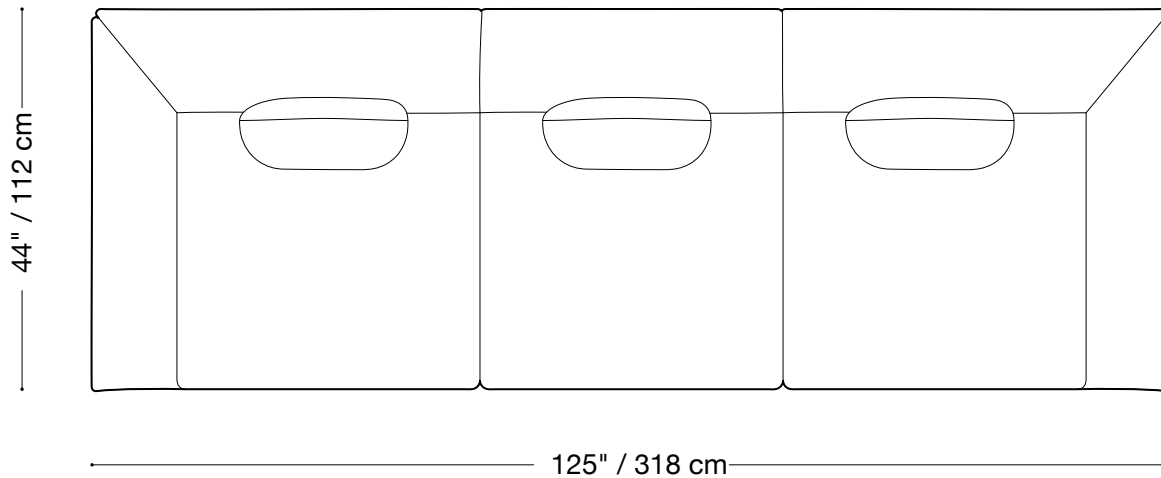

MONTAUK SOFA

Jill

Sofa

Length 125" / 318 cm

Depth 44" / 112 cm

Height* 25" / 76 cm

The Jill sofa is composed of modular units. Multiple configurations are possible.

Custom finishes, fabrics, and leather are available.

*Back pillows will add approx. 5" to height.