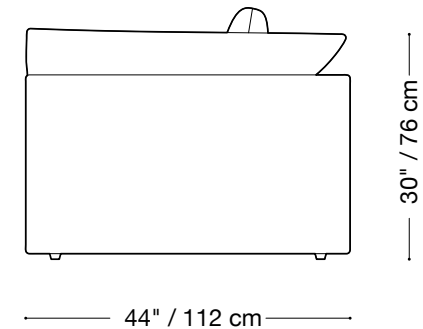

MONTAUK SOFA

Jill

Sectional A

Length 160" / 407 cm

Depth 44" / 112 cm

Height* 25" / 76 cm

The Jill sofa is composed of modular units. Multiple configurations are possible.

Custom finishes, fabrics, and leather are available.

*Back pillows will add approx. 5" to height.