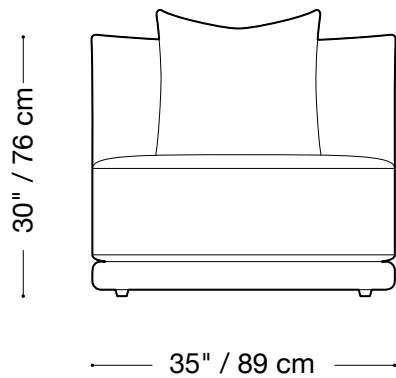

Length 90" / 229 cm

Depth 44" / 112 cm

Height* 25" / 76 cm

The Jill sofa is composed of modular units. Multiple configurations are possible. Custom finishes, fabrics, and leather are available.

**Back pillows will add approx. 5" to height.*

MONTAUK SOFA

Jill

Chair one arm

Length 45" / 115 cm

Depth 44" / 112 cm

Height* 25" / 76 cm

The Jill sofa is composed of modular units. Multiple configurations are possible.

Custom finishes, fabrics, and leather are available.

**Back pillows will add approx. 5" to height.*

MONTAUK SOFA

Jill

Armless chair

Length 35" / 89 cm

Depth 44" / 112 cm

Height* 25" / 76 cm

The Jill sofa is composed of modular units. Multiple configurations are possible.

Custom finishes, fabrics, and leather are available.

**Back pillows will add approx. 5" to height.*

MONTAUK SOFA

Jill

Sectional A

Length 160" / 407 cm

Depth 44" / 112 cm

Height* 25" / 76 cm