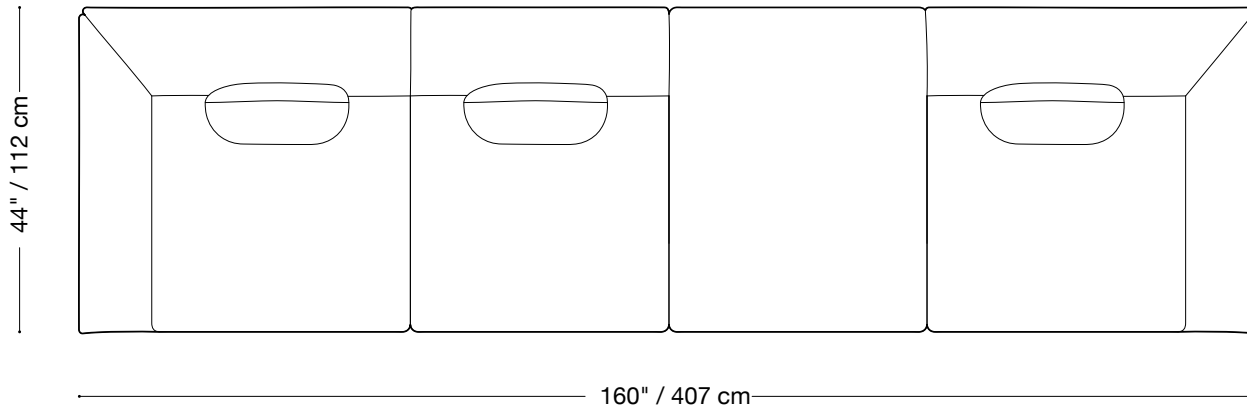

MONTAUK SOFA

Jill

Sectional A

Length 160" / 407 cm

Depth 44" / 112 cm

Height* 25" / 76 cm

The Jill sofa is composed of modular units. Multiple configurations are possible.

Custom finishes, fabrics, and leather are available.

*Back pillows will add approx. 5" to height.