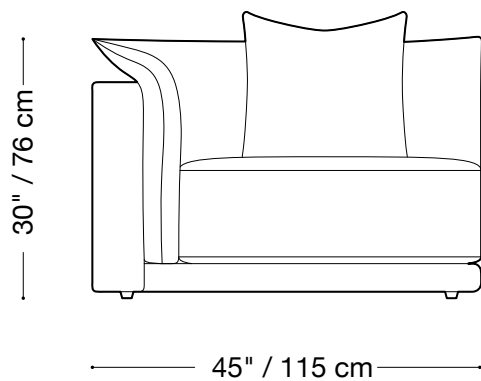

Length 90" / 229 cm

Depth 44" / 112 cm

Height* 25" / 76 cm

The Jill sofa is composed of modular units. Multiple configurations are possible. Custom finishes, fabrics, and leather are available.

**Back pillows will add approx. 5" to height.*

MONTAUK SOFA

Jill

Chair one arm

Length 45" / 115 cm

Depth 44" / 112 cm

Height* 25" / 76 cm

The Jill sofa is composed of modular units. Multiple configurations are possible.

Custom finishes, fabrics, and leather are available.

**Back pillows will add approx. 5" to height.*

MONTAUK SOFA

Jill

Armless chair

Length 35" / 89 cm

Depth 44" / 112 cm

Height* 25" / 76 cm

The Jill sofa is composed of modular units. Multiple configurations are possible.

Length 159" / 404 cm
Depth 79" / 200 cm
Height* 25" / 76 cm

The Jill sofa is composed of modular units. Multiple configurations are possible.
Custom finishes, fabrics, and leather are available.

**Back pillows will add approx. 5" to height.*