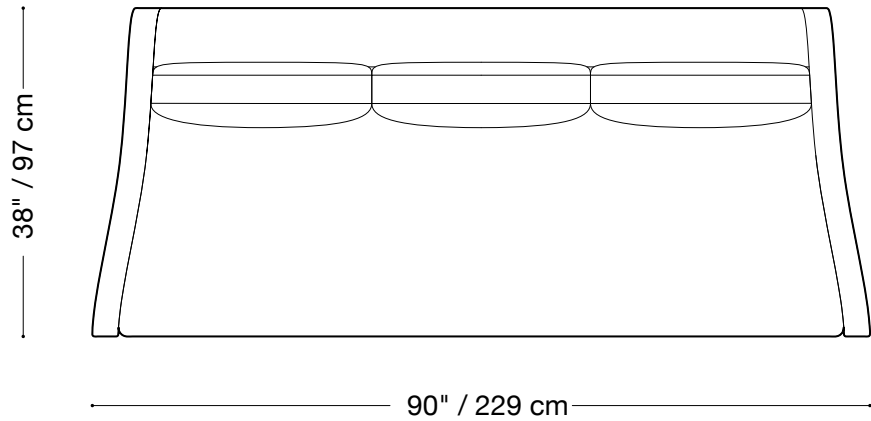

MONTAUK SOFA

Jones

MONTAUK SOFA

Jones

Sofa

Length 90" / 229 cm

Depth 38" / 97 cm

Height 30" / 76 cm

Available in custom sizes to fit your apartment in both leather and fabric.

MONTAUK SOFA

Jones

Love seat

Length 68" / 173 cm

Depth 38" / 97 cm

Height 30" / 76 cm

Available in custom sizes to fit your apartment in both leather and fabric.

MONTAUK SOFA

Jones

Chair

Length 33" / 84 cm

Depth 38" / 97 cm

Height 30" / 76 cm

Available in custom sizes to fit your apartment in both leather and fabric.