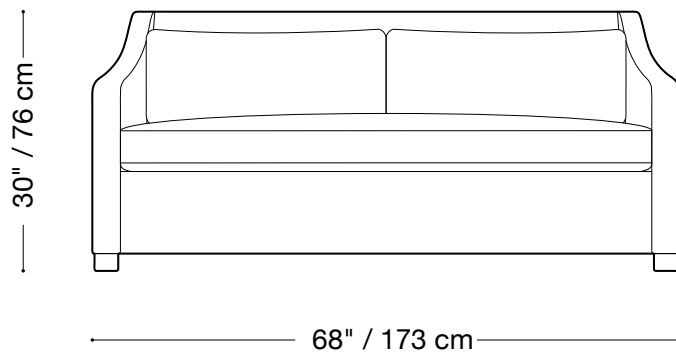

MONTAUK SOFA

Jones

MONTAUK SOFA

Jones

Sofa

Length 90" / 229 cm

Depth 38" / 97 cm

Height 30" / 76 cm

Available in custom sizes to fit your apartment in both leather and fabric.

MONTAUK SOFA

Jones

Love seat

Length 68" / 173 cm

Depth 38" / 97 cm

Height 30" / 76 cm

Available in custom sizes to fit your apartment in both leather and fabric.

MONTAUK SOFA

Jones

Chair

Length 33" / 84 cm

Depth 38" / 97 cm

Height 30" / 76 cm

Available in custom sizes to fit your apartment in both leather and fabric.