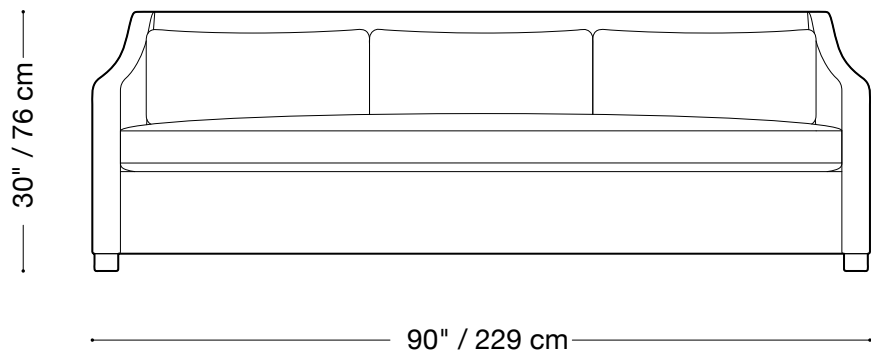

MONTAUK SOFA

Jones

MONTAUK SOFA

Jones

Sofa

Length 90" / 229 cm

Depth 38" / 97 cm

Height 30" / 76 cm

Available in custom sizes to fit your apartment in both leather and fabric.

MONTAUK SOFA

Jones

Love seat

Length 68" / 173 cm

Depth 38" / 97 cm

Height 30" / 76 cm

Available in custom sizes to fit your apartment in both leather and fabric.

MONTAUK SOFA

Jones

Chair

Length 33" / 84 cm

Depth 38" / 97 cm

Height 30" / 76 cm

Available in custom sizes to fit your apartment in both leather and fabric.