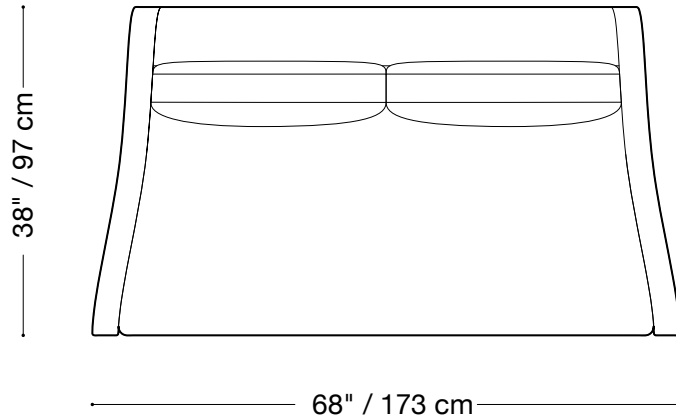

MONTAUK SOFA

Jones

MONTAUK SOFA

Jones

Sofa

Length 90" / 229 cm

Depth 38" / 97 cm

Height 30" / 76 cm

Available in custom sizes to fit your apartment in both leather and fabric.

MONTAUK SOFA

Jones

Love seat

Length 68" / 173 cm

Depth 38" / 97 cm

Height 30" / 76 cm

Available in custom sizes to fit your apartment in both leather and fabric.

MONTAUK SOFA

Jones

Chair

Length 33" / 84 cm

Depth 38" / 97 cm

Height 30" / 76 cm

Available in custom sizes to fit your apartment in both leather and fabric.