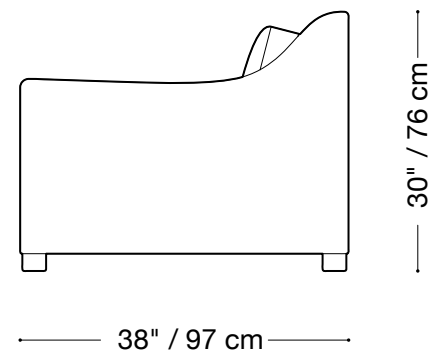

MONTAUK SOFA

Jones

MONTAUK SOFA

Jones

Sofa

Length 90" / 229 cm

Depth 38" / 97 cm

Height 30" / 76 cm

Available in custom sizes to fit your apartment in both leather and fabric.

MONTAUK SOFA

Jones

Love seat

Length 68" / 173 cm

Depth 38" / 97 cm

Height 30" / 76 cm

Available in custom sizes to fit your apartment in both leather and fabric.

MONTAUK SOFA

Jones

Chair

Length 33" / 84 cm

Depth 38" / 97 cm

Height 30" / 76 cm

Available in custom sizes to fit your apartment in both leather and fabric.