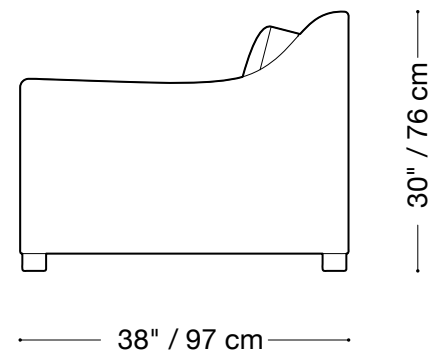

MONTAUK SOFA

Jones

MONTAUK SOFA

Jones

Sofa

Length 90" / 229 cm

Depth 38" / 97 cm

Height 30" / 76 cm

Available in custom sizes to fit your apartment in both leather and fabric.

MONTAUK SOFA

Jones

Love seat

Length 68" / 173 cm

Depth 38" / 97 cm

Height 30" / 76 cm

Available in custom sizes to fit your apartment in both leather and fabric.

MONTAUK SOFA

Jones

Chair

Length 33" / 84 cm

Depth 38" / 97 cm

Height 30" / 76 cm

Available in custom sizes to fit your apartment in both leather and fabric.