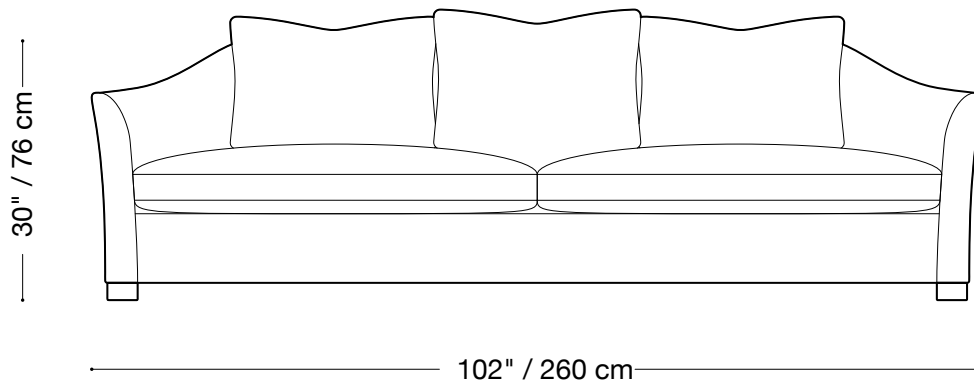

## Sofa

Length 102" / 260 cm

Depth 42" / 107 cm

Height 30" / 76 cm

Available in custom sizes to fit your apartment in both leather and fabric.

## Love seat

Length 80" / 203 cm

Depth 42" / 107 cm

Height 30" / 76 cm

Available in custom sizes to fit your apartment in both leather and fabric.

## Chair

Length 50" / 127 cm

Depth 42" / 107 cm

Height 30" / 76 cm

Available in custom sizes to fit your apartment in both leather and fabric.