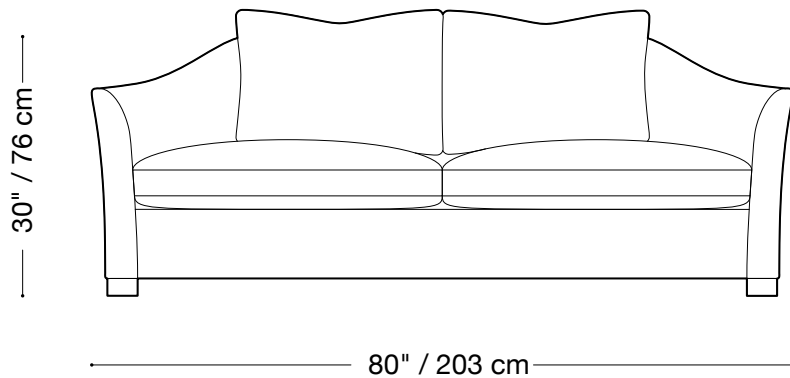

## Sofa

Length 102" / 260 cm

Depth 42" / 107 cm

Height 30" / 76 cm

Available in custom sizes to fit your apartment in both leather and fabric.

## Love seat

Length 80" / 203 cm

Depth 42" / 107 cm

Height 30" / 76 cm

Available in custom sizes to fit your apartment in both leather and fabric.

## Chair

Length 50" / 127 cm

Depth 42" / 107 cm

Height 30" / 76 cm

Available in custom sizes to fit your apartment in both leather and fabric.