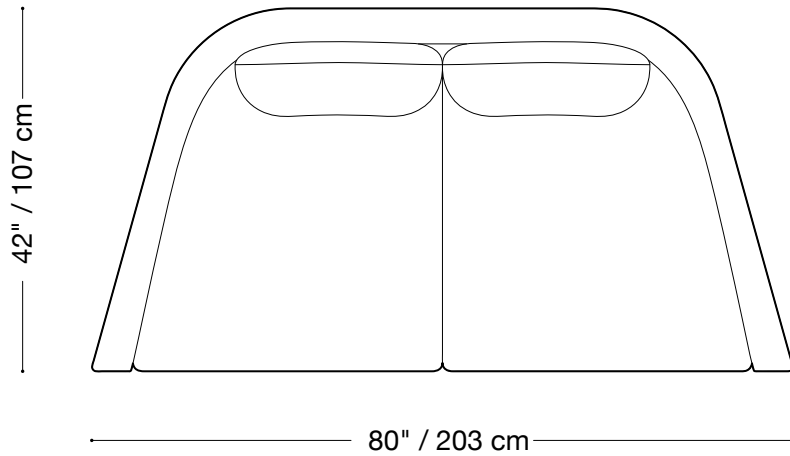

## Sofa

Length 102" / 260 cm

Depth 42" / 107 cm

Height 30" / 76 cm

Available in custom sizes to fit your apartment in both leather and fabric.

## Love seat

Length 80" / 203 cm

Depth 42" / 107 cm

Height 30" / 76 cm

Available in custom sizes to fit your apartment in both leather and fabric.