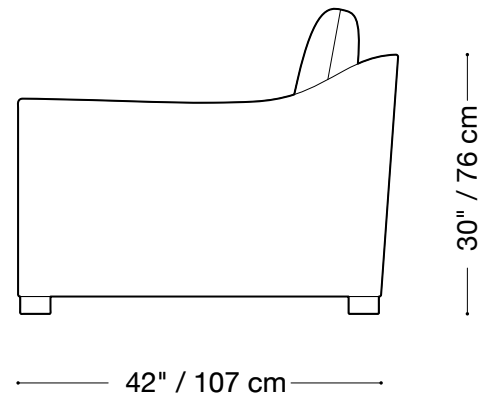

## Sofa

Length 102" / 260 cm

Depth 42" / 107 cm

Height 30" / 76 cm

Available in custom sizes to fit your apartment in both leather and fabric.

## Love seat

Length 80" / 203 cm

Depth 42" / 107 cm

Height 30" / 76 cm

Available in custom sizes to fit your apartment in both leather and fabric.

## Chair

Length 50" / 127 cm

Depth 42" / 107 cm

Height 30" / 76 cm

Available in custom sizes to fit your apartment in both leather and fabric.