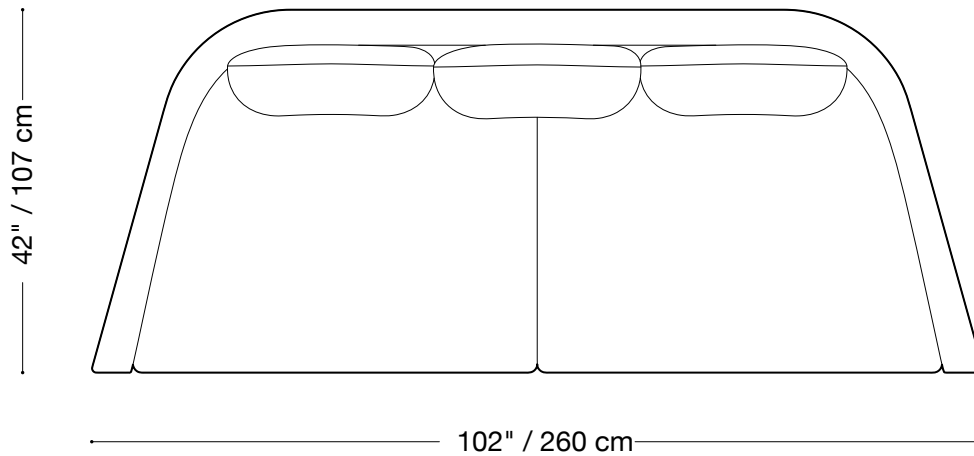

## Sofa

Length 102" / 260 cm

Depth 42" / 107 cm

Height 30" / 76 cm

Available in custom sizes to fit your apartment in both leather and fabric.

## Love seat

Length 80" / 203 cm

Depth 42" / 107 cm

Height 30" / 76 cm

Available in custom sizes to fit your apartment in both leather and fabric.