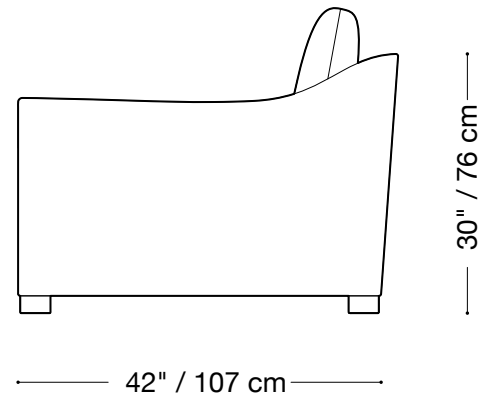

## Sofa

Length 102" / 260 cm

Depth 42" / 107 cm

Height 30" / 76 cm

Available in custom sizes to fit your apartment in both leather and fabric.

## Love seat

Length 80" / 203 cm

Depth 42" / 107 cm

Height 30" / 76 cm

Available in custom sizes to fit your apartment in both leather and fabric.

## Chair

Length 50" / 127 cm

Depth 42" / 107 cm

Height 30" / 76 cm

Available in custom sizes to fit your apartment in both leather and fabric.