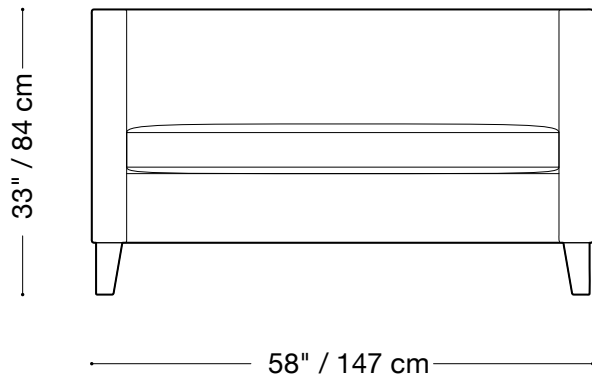

## Sofa

Length 82" / 210 cm

Depth 33" / 84 cm

Height 33" / 84 cm

Available in custom sizes to fit your apartment in both leather and fabric.

## Love seat

Length 58" / 147 cm

Depth 33" / 84 cm

Height 33" / 84 cm

Available in custom sizes to fit your apartment in both leather and fabric.

## Chair

Length 30" / 76 cm

Depth 33" / 84 cm

Height 33" / 84 cm

Available in custom sizes to fit your apartment in both leather and fabric.