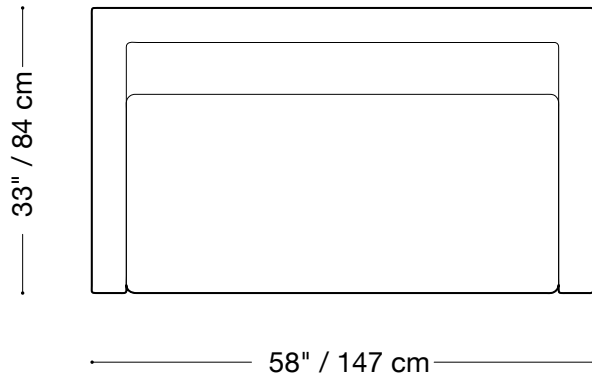

## Sofa

Length 82" / 210 cm

Depth 33" / 84 cm

Height 33" / 84 cm

Available in custom sizes to fit your apartment in both leather and fabric.

## Love seat

Length 58" / 147 cm

Depth 33" / 84 cm

Height 33" / 84 cm

Available in custom sizes to fit your apartment in both leather and fabric.