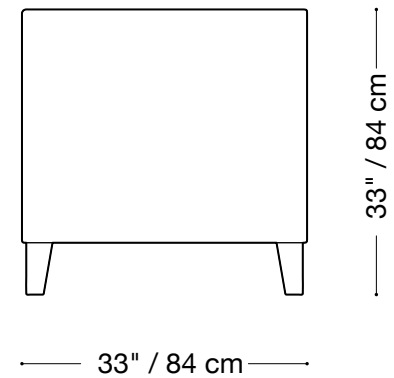

## Sofa

Length 82" / 210 cm

Depth 33" / 84 cm

Height 33" / 84 cm

Available in custom sizes to fit your apartment in both leather and fabric.

## Love seat

Length 58" / 147 cm

Depth 33" / 84 cm

Height 33" / 84 cm

Available in custom sizes to fit your apartment in both leather and fabric.

## Chair

Length 30" / 76 cm

Depth 33" / 84 cm

Height 33" / 84 cm

Available in custom sizes to fit your apartment in both leather and fabric.