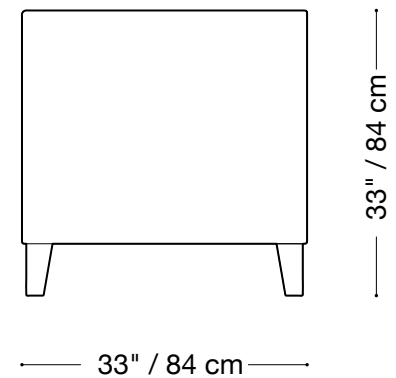

## Sofa

Length 82" / 210 cm

Depth 33" / 84 cm

Height 33" / 84 cm

Available in custom sizes to fit your apartment in both leather and fabric.

## Love seat

Length 58" / 147 cm

Depth 33" / 84 cm

Height 33" / 84 cm

Available in custom sizes to fit your apartment in both leather and fabric.

## Chair

Length 30" / 76 cm

Depth 33" / 84 cm

Height 33" / 84 cm

Available in custom sizes to fit your apartment in both leather and fabric.