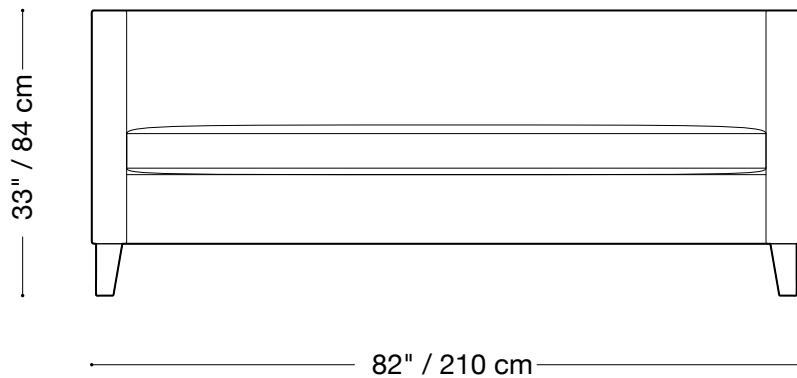

## Sofa

Length 82" / 210 cm

Depth 33" / 84 cm

Height 33" / 84 cm

Available in custom sizes to fit your apartment in both leather and fabric.

## Love seat

Length 58" / 147 cm

Depth 33" / 84 cm

Height 33" / 84 cm

Available in custom sizes to fit your apartment in both leather and fabric.