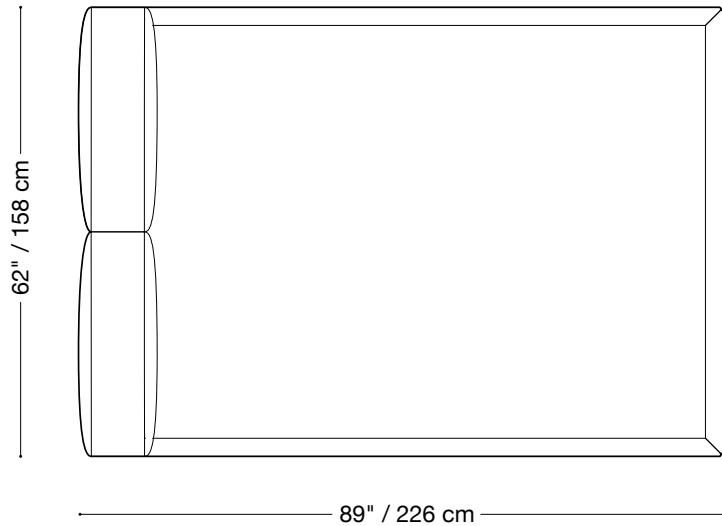

**MONTAUK
SOFA**

Lewis Bed

MONTAUK SOFA

Lewis Bed

King Bed

Length 88" / 224 cm
Depth 93" / 236 cm
Height 36" / 91 cm

Mattress rail

Height 12" / 31 cm
Custom fabrics are available.

MONTAUK SOFA

Lewis Bed

Queen Bed

Length 68" / 173 cm

Depth 93" / 236 cm

Height 36" / 91 cm

Mattress rail

Height 12" / 31 cm

Custom fabrics are available.

MONTAUK SOFA

Lewis Bed

Double Bed

Length 62" / 158 cm

Depth 89" / 226 cm

Height 36" / 91 cm

Mattress rail

Height 12" / 31 cm

Custom fabrics are available..

MONTAUK SOFA

Lewis Bed

Twin Bed

Length 45" / 114 cm
Depth 89" / 226 cm
Height 36" / 91 cm

Mattress rail

Height 12" / 31 cm
Custom fabrics are available.