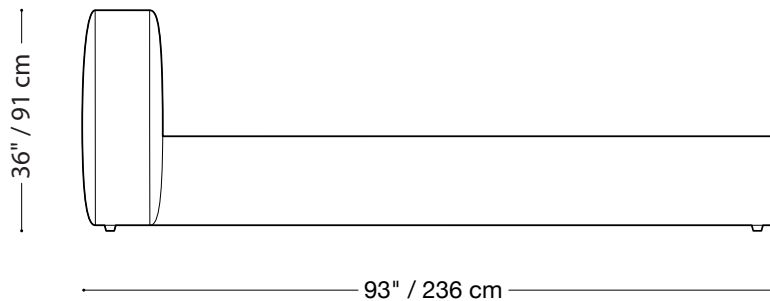

**MONTAUK
SOFA**

Lewis Bed

MONTAUK SOFA

Lewis Bed

King Bed

Length 88" / 224 cm
Depth 93" / 236 cm
Height 36" / 91 cm

Mattress rail

Height 12" / 31 cm
Custom fabrics are available.

MONTAUK SOFA

Lewis Bed

Queen Bed

Length 68" / 173 cm

Depth 93" / 236 cm

Height 36" / 91 cm

Mattress rail

Height 12" / 31 cm

Custom fabrics are available.

MONTAUK SOFA

Lewis Bed

Double Bed

Length 62" / 158 cm

Depth 89" / 226 cm

Height 36" / 91 cm

Mattress rail

Height 12" / 31 cm

Custom fabrics are available..

MONTAUK SOFA

Lewis Bed

Twin Bed

Length 45" / 114 cm
Depth 89" / 226 cm
Height 36" / 91 cm

Mattress rail

Height 12" / 31 cm
Custom fabrics are available.