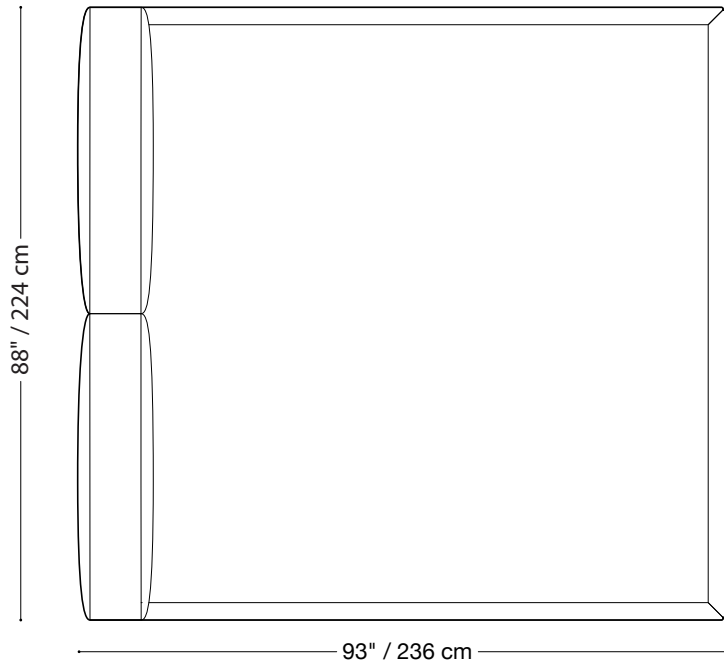

**MONTAUK
SOFA**

Lewis Bed

MONTAUK SOFA

Lewis Bed

King Bed

Length 88" / 224 cm
Depth 93" / 236 cm
Height 36" / 91 cm

Mattress rail

Height 12" / 31 cm
Custom fabrics are available.

MONTAUK SOFA

Lewis Bed

Queen Bed

Length 68" / 173 cm

Depth 93" / 236 cm

Height 36" / 91 cm

Mattress rail

Height 12" / 31 cm

Custom fabrics are available.

MONTAUK SOFA

Lewis Bed

Double Bed

Length 62" / 158 cm

Depth 89" / 226 cm

Height 36" / 91 cm

Mattress rail

Height 12" / 31 cm

Custom fabrics are available..

MONTAUK SOFA

Lewis Bed

Twin Bed

Length 45" / 114 cm
Depth 89" / 226 cm
Height 36" / 91 cm

Mattress rail

Height 12" / 31 cm
Custom fabrics are available.