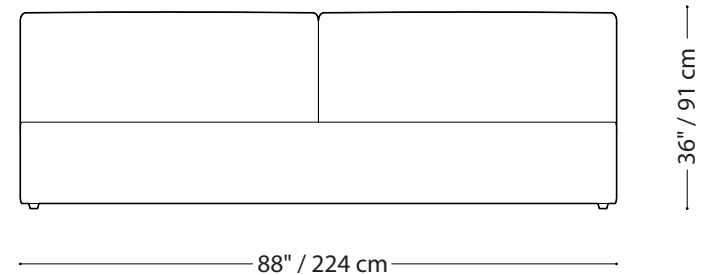

**MONTAUK
SOFA**

Lewis Bed

MONTAUK SOFA

Lewis Bed

King Bed

Length 88" / 224 cm
Depth 93" / 236 cm
Height 36" / 91 cm

Mattress rail

Height 12" / 31 cm
Custom fabrics are available.

MONTAUK SOFA

Lewis Bed

Queen Bed

Length 68" / 173 cm

Depth 93" / 236 cm

Height 36" / 91 cm

Mattress rail

Height 12" / 31 cm

Custom fabrics are available.

MONTAUK SOFA

Lewis Bed

Double Bed

Length 62" / 158 cm

Depth 89" / 226 cm

Height 36" / 91 cm

Mattress rail

Height 12" / 31 cm

Custom fabrics are available..

MONTAUK SOFA

Lewis Bed

Twin Bed

Length 45" / 114 cm
Depth 89" / 226 cm
Height 36" / 91 cm

Mattress rail

Height 12" / 31 cm
Custom fabrics are available.