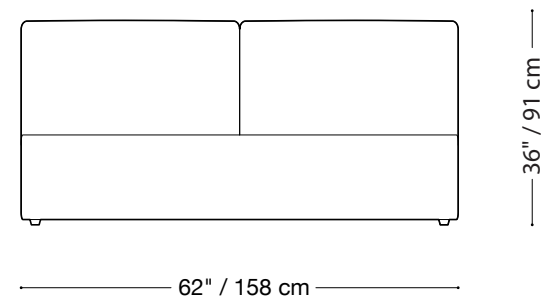

MONTAUK SOFA

Lewis Bed

Queen Bed

Length 68" / 173 cm

Depth 93" / 236 cm

Height 36" / 91 cm

Mattress rail

Height 12" / 31 cm

Custom fabrics are available.

MONTAUK SOFA

Lewis Bed

Double Bed

Length 62" / 158 cm

Depth 89" / 226 cm

Height 36" / 91 cm

Mattress rail

Height 12" / 31 cm

Custom fabrics are available..

MONTAUK SOFA

Lewis Bed

Twin Bed

Length 45" / 114 cm
Depth 89" / 226 cm
Height 36" / 91 cm

Mattress rail

Height 12" / 31 cm
Custom fabrics are available.