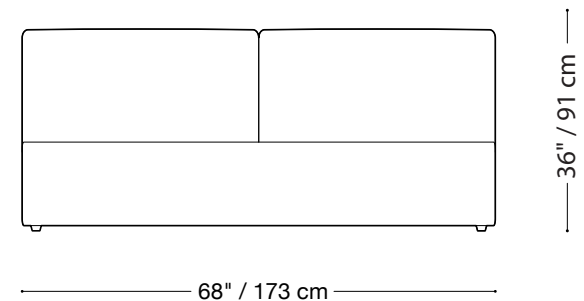

**MONTAUK
SOFA**

Lewis Bed

MONTAUK SOFA

Lewis Bed

King Bed

Length 88" / 224 cm
Depth 93" / 236 cm
Height 36" / 91 cm

Mattress rail

Height 12" / 31 cm
Custom fabrics are available.

MONTAUK SOFA

Lewis Bed

Queen Bed

Length 68" / 173 cm

Depth 93" / 236 cm

Height 36" / 91 cm

Mattress rail

Height 12" / 31 cm

Custom fabrics are available.

MONTAUK SOFA

Lewis Bed

Double Bed

Length 62" / 158 cm

Depth 89" / 226 cm

Height 36" / 91 cm

Mattress rail

Height 12" / 31 cm

Custom fabrics are available..

MONTAUK SOFA

Lewis Bed

Twin Bed

Length 45" / 114 cm
Depth 89" / 226 cm
Height 36" / 91 cm

Mattress rail

Height 12" / 31 cm
Custom fabrics are available.