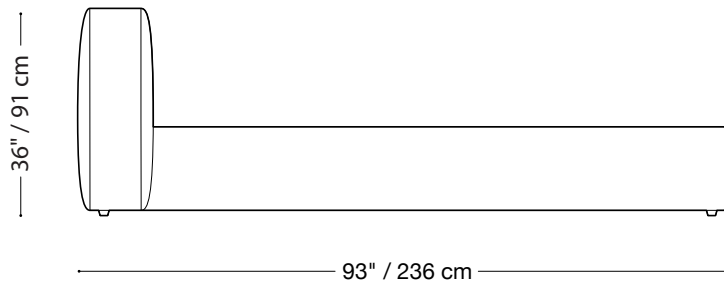

**MONTAUK
SOFA**

Lewis Bed

MONTAUK SOFA

Lewis Bed

King Bed

Length 88" / 224 cm
Depth 93" / 236 cm
Height 36" / 91 cm

Mattress rail

Height 12" / 31 cm
Custom fabrics are available.

MONTAUK SOFA

Lewis Bed

Queen Bed

Length 68" / 173 cm

Depth 93" / 236 cm

Height 36" / 91 cm

Mattress rail

Height 12" / 31 cm

Custom fabrics are available.

MONTAUK SOFA

Lewis Bed

Double Bed

Length 62" / 158 cm

Depth 89" / 226 cm

Height 36" / 91 cm

Mattress rail

Height 12" / 31 cm

Custom fabrics are available..

MONTAUK SOFA

Lewis Bed

Twin Bed

Length 45" / 114 cm
Depth 89" / 226 cm
Height 36" / 91 cm

Mattress rail

Height 12" / 31 cm
Custom fabrics are available.