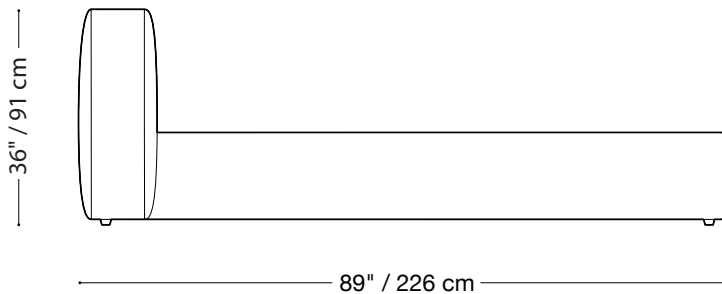

MONTAUK SOFA

Lewis Bed

Queen Bed

Length 68" / 173 cm

Depth 93" / 236 cm

Height 36" / 91 cm

Mattress rail

Height 12" / 31 cm

Custom fabrics are available.

MONTAUK SOFA

Lewis Bed

Double Bed

Length 62" / 158 cm

Depth 89" / 226 cm

Height 36" / 91 cm

Mattress rail

Height 12" / 31 cm

Custom fabrics are available..

MONTAUK SOFA

Lewis Bed

Twin Bed

Length 45" / 114 cm
Depth 89" / 226 cm
Height 36" / 91 cm

Mattress rail

Height 12" / 31 cm
Custom fabrics are available.