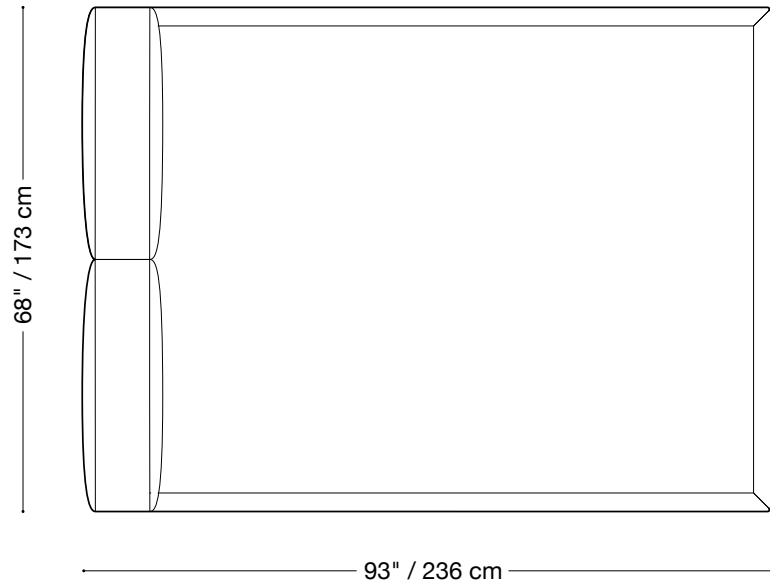

**MONTAUK
SOFA**

Lewis Bed

MONTAUK SOFA

Lewis Bed

King Bed

Length 88" / 224 cm
Depth 93" / 236 cm
Height 36" / 91 cm

Mattress rail

Height 12" / 31 cm
Custom fabrics are available.

MONTAUK SOFA

Lewis Bed

Queen Bed

Length 68" / 173 cm

Depth 93" / 236 cm

Height 36" / 91 cm

Mattress rail

Height 12" / 31 cm

Custom fabrics are available.

MONTAUK SOFA

Lewis Bed

Double Bed

Length 62" / 158 cm

Depth 89" / 226 cm

Height 36" / 91 cm

Mattress rail

Height 12" / 31 cm

Custom fabrics are available..

MONTAUK SOFA

Lewis Bed

Twin Bed

Length 45" / 114 cm
Depth 89" / 226 cm
Height 36" / 91 cm

Mattress rail

Height 12" / 31 cm
Custom fabrics are available.