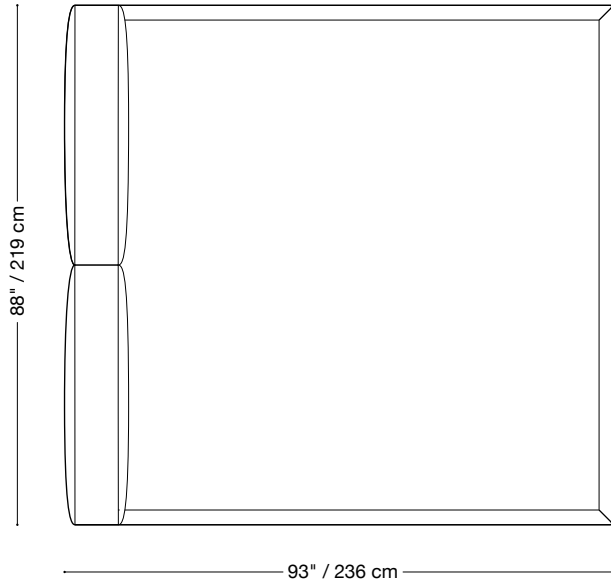

**MONTAUK
SOFA**

Lewis Bed

MONTAUK SOFA

Lewis Bed

King Bed

Length 88" / 219 cm
Depth 93" / 236 cm
Height 29" / 74 cm

Mattress rail

Height 12" / 30 cm

Custom fabrics are available.

MONTAUK SOFA

Lewis Bed

Queen Bed

Length 68" / 173 cm
Depth 93" / 236 cm
Height 29" / 74 cm

Mattress rail

Height 12" / 30 cm

Custom fabrics are available.

MONTAUK SOFA

Lewis Bed

Double Bed

Length 62" / 158 cm
Depth 89" / 226 cm
Height 29" / 74 cm

Mattress rail

Height 12" / 30 cm

Custom fabrics are available..

MONTAUK SOFA

Lewis Bed

Twin Bed

Length 45" / 115 cm
Depth 89" / 226 cm
Height 29" / 74 cm

Mattress rail

Height 12" / 30 cm

Custom fabrics are available.