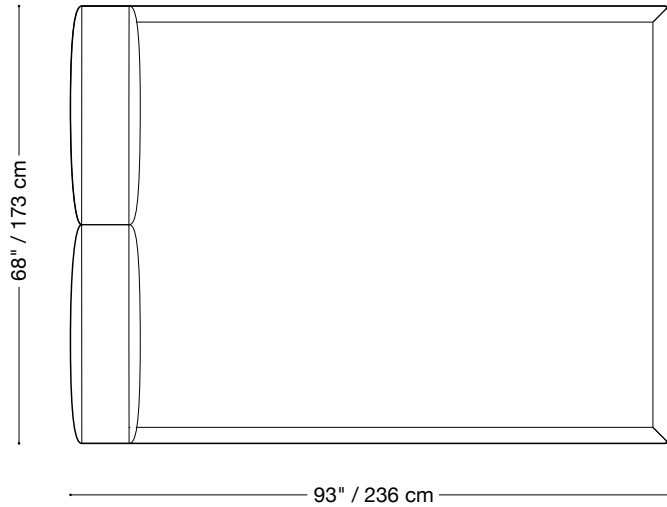

**MONTAUK
SOFA**

Lewis Bed

MONTAUK SOFA

Lewis Bed

King Bed

Length 88" / 219 cm
Depth 93" / 236 cm
Height 29" / 74 cm

Mattress rail

Height 12" / 30 cm

Custom fabrics are available.

MONTAUK SOFA

Lewis Bed

Queen Bed

Length 68" / 173 cm
Depth 93" / 236 cm
Height 29" / 74 cm

Mattress rail

Height 12" / 30 cm

Custom fabrics are available.

MONTAUK SOFA

Lewis Bed

Double Bed

Length 62" / 158 cm
Depth 89" / 226 cm
Height 29" / 74 cm

Mattress rail

Height 12" / 30 cm

Custom fabrics are available..

MONTAUK SOFA

Lewis Bed

Twin Bed

Length 45" / 115 cm
Depth 89" / 226 cm
Height 29" / 74 cm

Mattress rail

Height 12" / 30 cm

Custom fabrics are available.