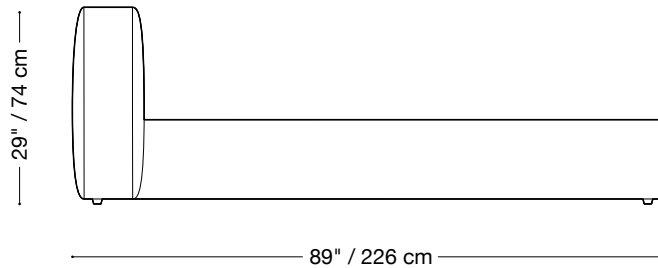

Custom fabrics are available.

MONTAUK SOFA

Lewis Bed

Queen Bed

Length 68" / 173 cm
Depth 93" / 236 cm
Height 29" / 74 cm

Mattress rail

Height 12" / 30 cm

Custom fabrics are available.

MONTAUK SOFA

Lewis Bed

Double Bed

Length 62" / 158 cm
Depth 89" / 226 cm
Height 29" / 74 cm

Mattress rail

Height 12" / 30 cm

Custom fabrics are available..

MONTAUK SOFA

Lewis Bed

Twin Bed

Length 45" / 115 cm
Depth 89" / 226 cm
Height 29" / 74 cm

Mattress rail

Height 12" / 30 cm

Custom fabrics are available.