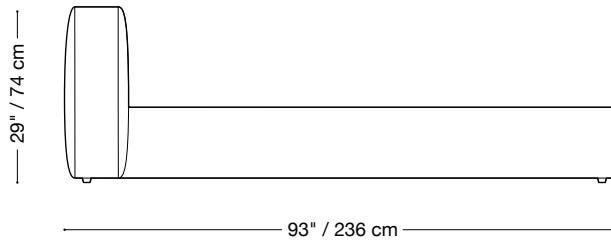

**MONTAUK
SOFA**

Lewis Bed

MONTAUK SOFA

Lewis Bed

King Bed

Length 88" / 219 cm
Depth 93" / 236 cm
Height 29" / 74 cm

Mattress rail

Height 12" / 30 cm

Custom fabrics are available.

MONTAUK SOFA

Lewis Bed

Queen Bed

Length 68" / 173 cm
Depth 93" / 236 cm
Height 29" / 74 cm

Mattress rail

Height 12" / 30 cm

Custom fabrics are available.

MONTAUK SOFA

Lewis Bed

Double Bed

Length 62" / 158 cm
Depth 89" / 226 cm
Height 29" / 74 cm

Mattress rail

Height 12" / 30 cm

Custom fabrics are available..

MONTAUK SOFA

Lewis Bed

Twin Bed

Length 45" / 115 cm
Depth 89" / 226 cm
Height 29" / 74 cm

Mattress rail

Height 12" / 30 cm

Custom fabrics are available.