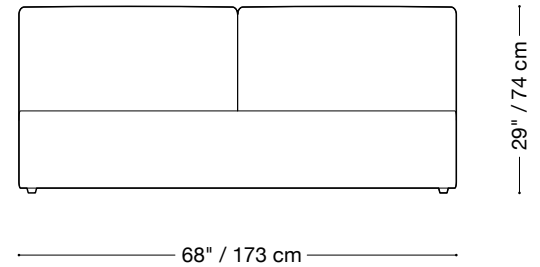

**MONTAUK
SOFA**

Lewis Bed

MONTAUK SOFA

Lewis Bed

King Bed

Length 88" / 219 cm
Depth 93" / 236 cm
Height 29" / 74 cm

Mattress rail

Height 12" / 30 cm

Custom fabrics are available.

MONTAUK SOFA

Lewis Bed

Queen Bed

Length 68" / 173 cm
Depth 93" / 236 cm
Height 29" / 74 cm

Mattress rail

Height 12" / 30 cm

Custom fabrics are available.

MONTAUK SOFA

Lewis Bed

Double Bed

Length 62" / 158 cm
Depth 89" / 226 cm
Height 29" / 74 cm

Mattress rail

Height 12" / 30 cm

Custom fabrics are available..

MONTAUK SOFA

Lewis Bed

Twin Bed

Length 45" / 115 cm
Depth 89" / 226 cm
Height 29" / 74 cm

Mattress rail

Height 12" / 30 cm

Custom fabrics are available.