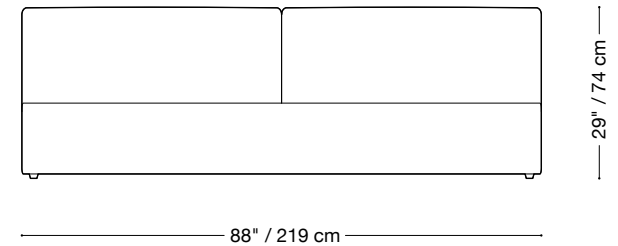

**MONTAUK
SOFA**

Lewis Bed

MONTAUK SOFA

Lewis Bed

King Bed

Length 88" / 219 cm
Depth 93" / 236 cm
Height 29" / 74 cm

Mattress rail

Height 12" / 30 cm

Custom fabrics are available.

MONTAUK SOFA

Lewis Bed

Queen Bed

Length 68" / 173 cm
Depth 93" / 236 cm
Height 29" / 74 cm

Mattress rail

Height 12" / 30 cm

Custom fabrics are available.

MONTAUK SOFA

Lewis Bed

Double Bed

Length 62" / 158 cm
Depth 89" / 226 cm
Height 29" / 74 cm

Mattress rail

Height 12" / 30 cm

Custom fabrics are available..

MONTAUK SOFA

Lewis Bed

Twin Bed

Length 45" / 115 cm
Depth 89" / 226 cm
Height 29" / 74 cm

Mattress rail

Height 12" / 30 cm

Custom fabrics are available.