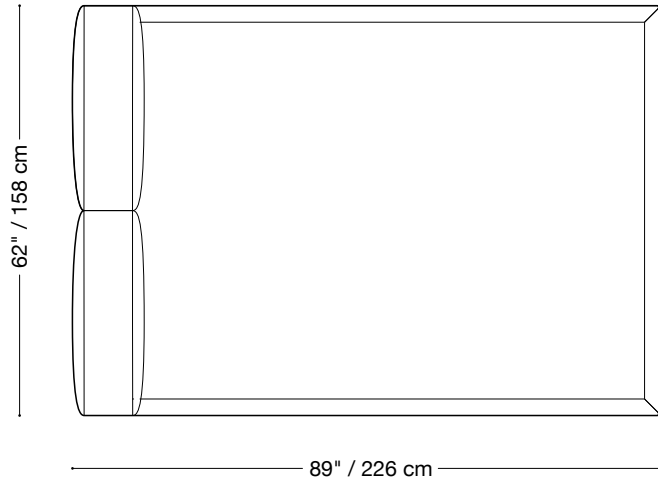

**MONTAUK
SOFA**

Lewis Bed

MONTAUK SOFA

Lewis Bed

King Bed

Length 88" / 219 cm
Depth 93" / 236 cm
Height 29" / 74 cm

Mattress rail

Height 12" / 30 cm

Custom fabrics are available.

MONTAUK SOFA

Lewis Bed

Queen Bed

Length 68" / 173 cm
Depth 93" / 236 cm
Height 29" / 74 cm

Mattress rail

Height 12" / 30 cm

Custom fabrics are available.

MONTAUK SOFA

Lewis Bed

Double Bed

Length 62" / 158 cm
Depth 89" / 226 cm
Height 29" / 74 cm

Mattress rail

Height 12" / 30 cm

Custom fabrics are available..

MONTAUK SOFA

Lewis Bed

Twin Bed

Length 45" / 115 cm
Depth 89" / 226 cm
Height 29" / 74 cm

Mattress rail

Height 12" / 30 cm

Custom fabrics are available.