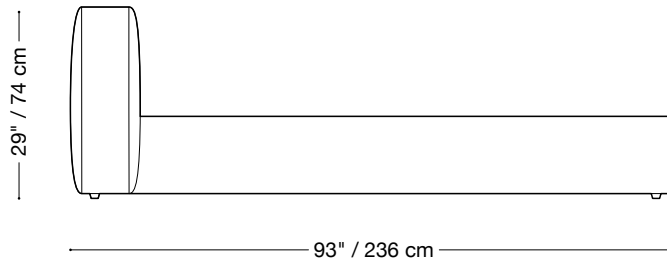

**MONTAUK
SOFA**

Lewis Bed

MONTAUK SOFA

Lewis Bed

King Bed

Length 88" / 219 cm
Depth 93" / 236 cm
Height 29" / 74 cm

Mattress rail

Height 12" / 30 cm

Custom fabrics are available.

MONTAUK SOFA

Lewis Bed

Queen Bed

Length 68" / 173 cm
Depth 93" / 236 cm
Height 29" / 74 cm

Mattress rail

Height 12" / 30 cm

Custom fabrics are available.

MONTAUK SOFA

Lewis Bed

Double Bed

Length 62" / 158 cm
Depth 89" / 226 cm
Height 29" / 74 cm

Mattress rail

Height 12" / 30 cm

Custom fabrics are available..

MONTAUK SOFA

Lewis Bed

Twin Bed

Length 45" / 115 cm
Depth 89" / 226 cm
Height 29" / 74 cm

Mattress rail

Height 12" / 30 cm

Custom fabrics are available.