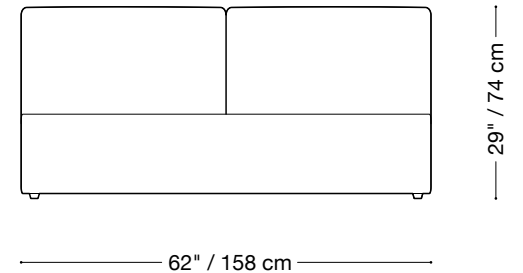

Custom fabrics are available.

MONTAUK SOFA

Lewis Bed

Queen Bed

Length 68" / 173 cm
Depth 93" / 236 cm
Height 29" / 74 cm

Mattress rail

Height 12" / 30 cm

Custom fabrics are available.

MONTAUK SOFA

Lewis Bed

Double Bed

Length 62" / 158 cm
Depth 89" / 226 cm
Height 29" / 74 cm

Mattress rail

Height 12" / 30 cm

Custom fabrics are available..

MONTAUK SOFA

Lewis Bed

Twin Bed

Length 45" / 115 cm
Depth 89" / 226 cm
Height 29" / 74 cm

Mattress rail

Height 12" / 30 cm

Custom fabrics are available.