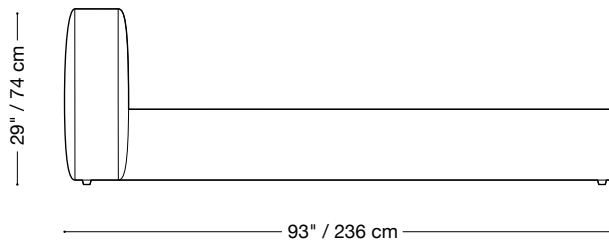

MONTAUK SOFA

Lewis with Platform

King Bed

Length 88" / 219 cm
Depth 93" / 236 cm
Height 29" / 74 cm

Mattress rail

Height 6½" / 15 cm

Custom fabrics are available.