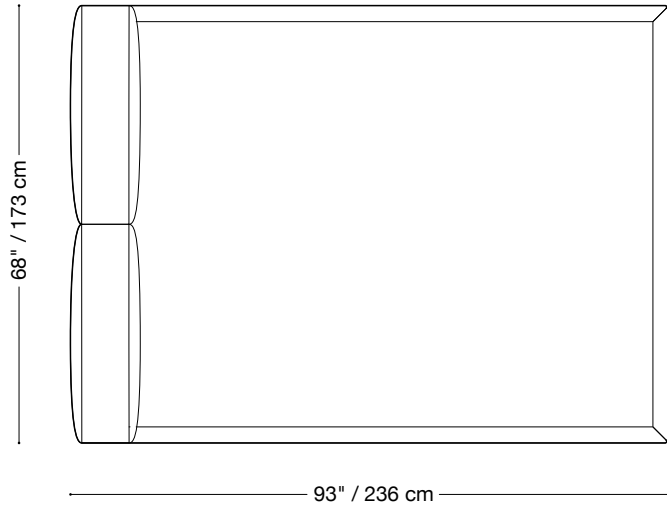

MONTAUK SOFA

Lewis with Platform

Queen Bed

Length 68" / 173 cm
Depth 93" / 236 cm
Height 29" / 74 cm

Mattress rail

Height 6½" / 15 cm

Custom fabrics are available.