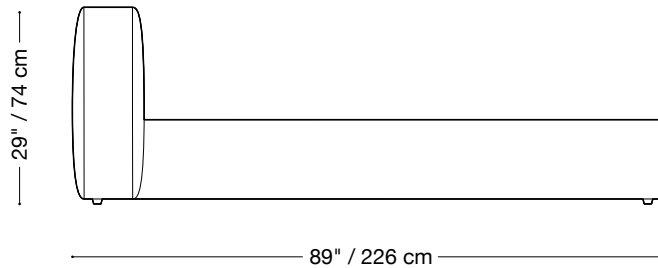

MONTAUK SOFA

Lewis with Platform

Double Bed

Length 62" / 158 cm
Depth 89" / 226 cm
Height 29" / 74 cm

Mattress rail

Height 6½" / 15 cm

Custom fabrics are available.