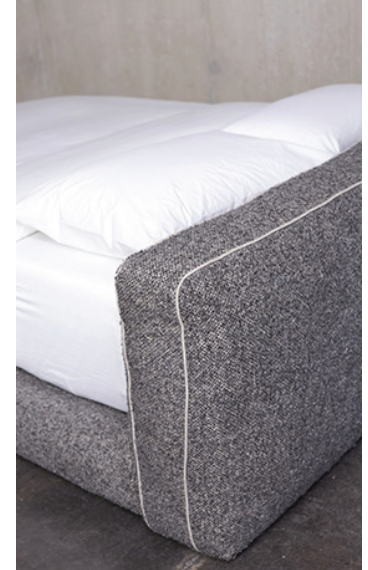

### Queen Bed

Length 68" / 173 cm  
Depth 93" / 236 cm  
Height 29" / 74 cm

### Mattress rail

Height 6½" / 15 cm

Custom fabrics are available.