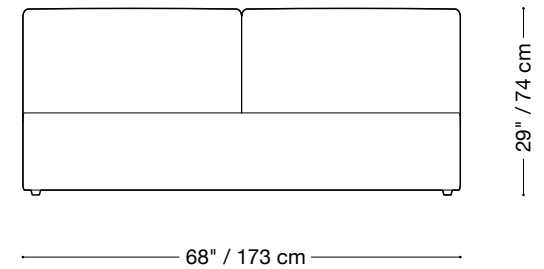

MONTAUK SOFA

Lewis with Platform

Queen Bed

Length 68" / 173 cm
Depth 93" / 236 cm
Height 29" / 74 cm

Mattress rail

Height 6½" / 15 cm

Custom fabrics are available.