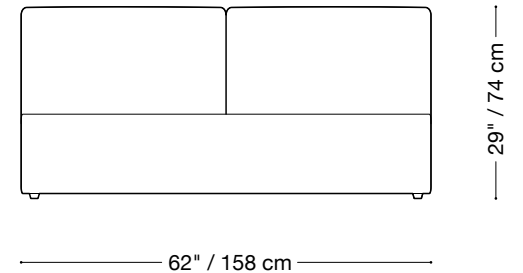

MONTAUK SOFA

Lewis with Platform

Double Bed

Length 62" / 158 cm
Depth 89" / 226 cm
Height 29" / 74 cm

Mattress rail

Height 6½" / 15 cm

Custom fabrics are available.