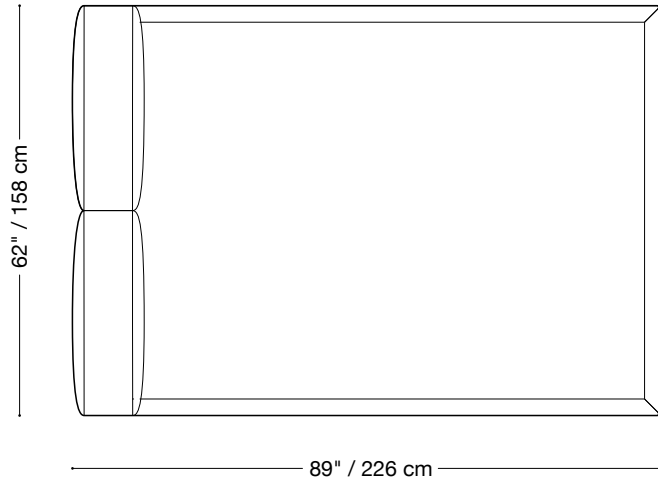

MONTAUK SOFA

Lewis with Platform

Double Bed

Length 62" / 158 cm
Depth 89" / 226 cm
Height 29" / 74 cm

Mattress rail

Height 6½" / 15 cm

Custom fabrics are available.