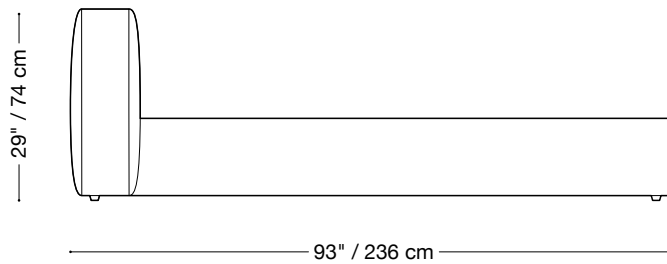

MONTAUK SOFA

Lewis with Platform

Queen Bed

Length 68" / 173 cm
Depth 93" / 236 cm
Height 29" / 74 cm

Mattress rail

Height 6½" / 15 cm

Custom fabrics are available.