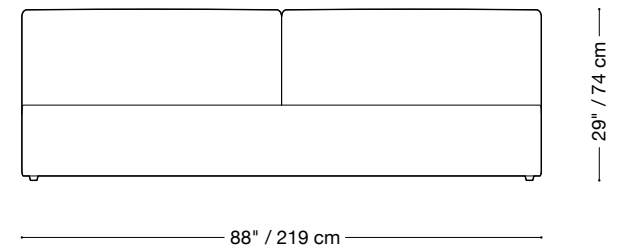

MONTAUK SOFA

Lewis with Platform

King Bed

Length 88" / 219 cm
Depth 93" / 236 cm
Height 29" / 74 cm

Mattress rail

Height 6½" / 15 cm

Custom fabrics are available.