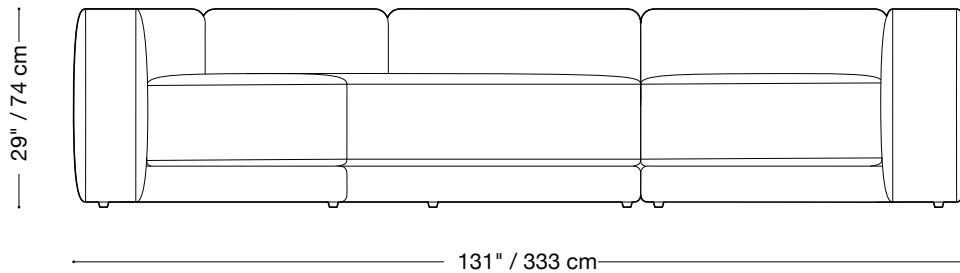

## Curved sofa

Length 83" x 83" / 211 cm x 211 cm

Depth 40" / 102 cm

Height 29" / 74 cm

The Lewis Curved is composed of modular units. Multiple configurations are possible. Custom finishes, fabrics, and leather are available.

## Sectional Jr Lounge

Length 83" x 131" / 211 cm x 333 cm

Depth 48" / 122 cm

Height 29" / 74 cm

The Lewis Curved is composed of modular units. Multiple configurations are possible. Custom finishes, fabrics, and leather are available.

## Sectional Lounge

Length 83" x 123" / 211 cm x 313 cm

Depth 40" / 102 cm

Height 29" / 74 cm

The Lewis Curved is composed of modular units. Multiple configurations are possible. Custom finishes, fabrics, and leather are available.