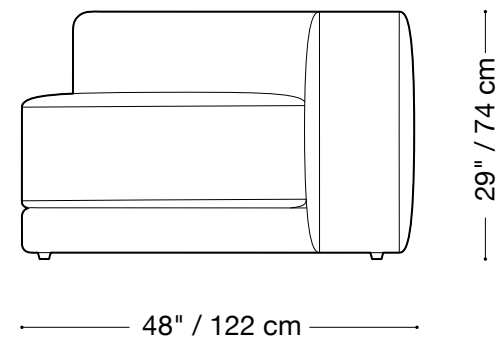

## Sectional Lounge

Length 83" x 123" / 211 cm x 313 cm

Depth 40" / 102 cm

Height 29" / 74 cm

The Lewis Curved is composed of modular units. Multiple configurations are possible. Custom finishes, fabrics, and leather are available.

## Armless chair

Length 34" / 86 cm

Depth 40" / 102 cm

Height 29" / 74 cm

The Lewis Curved is composed of modular units. Multiple configurations are possible. Custom finishes, fabrics, and leather are available.

# Lewis Curved

## Junior lounge one arm

Length 48" / 122 cm

Depth 46" / 117 cm

Height 29" / 74 cm

The Lewis Curved is composed of modular units. Multiple configurations are possible. Custom finishes, fabrics, and leather are available.