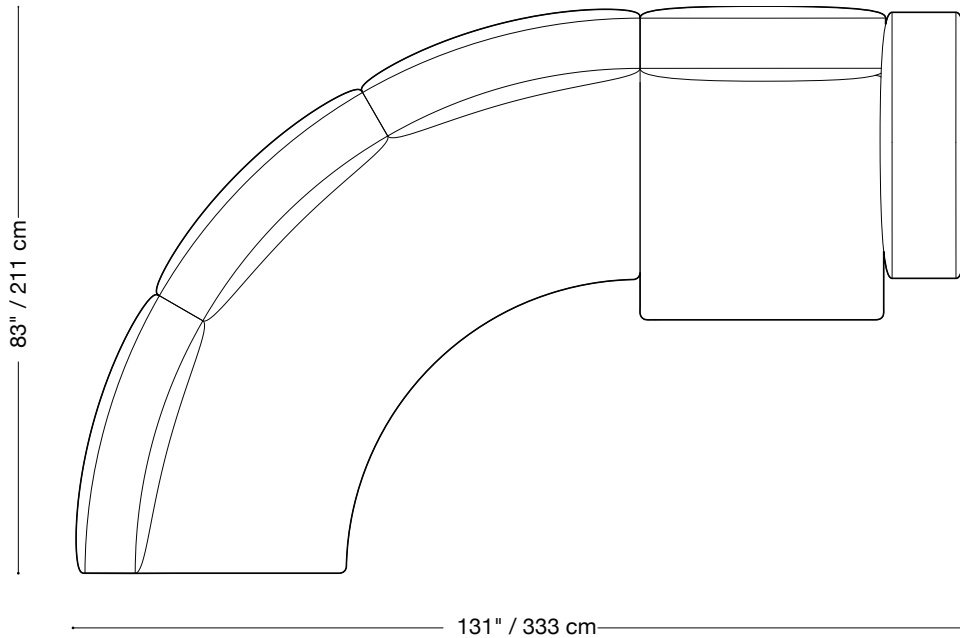

## Curved sofa

Length 83" x 83" / 211 cm x 211 cm

Depth 40" / 102 cm

Height 29" / 74 cm

The Lewis Curved is composed of modular units. Multiple configurations are possible. Custom finishes, fabrics, and leather are available.

# Lewis Curved

## Sectional Jr Lounge

Length 83" x 131" / 211 cm x 333 cm

Depth 48" / 122 cm

Height 29" / 74 cm

The Lewis Curved is composed of modular units. Multiple configurations are possible. Custom finishes, fabrics, and leather are available.