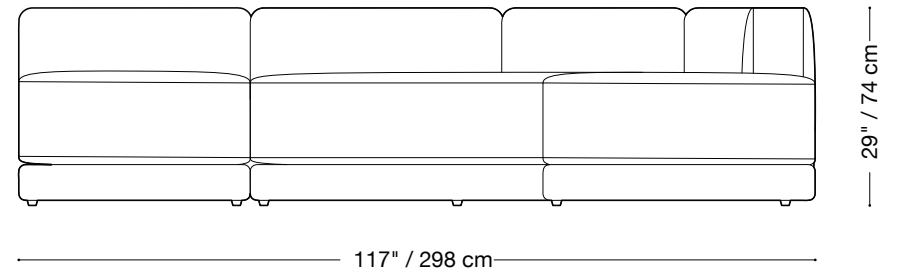

## Sectional Jr Lounge

Length 83" x 131" / 211 cm x 333 cm

Depth 48" / 122 cm

Height 29" / 74 cm

The Lewis Curved is composed of modular units. Multiple configurations are possible. Custom finishes, fabrics, and leather are available.

## Sectional Lounge

Length 83" x 123" / 211 cm x 313 cm

Depth 40" / 102 cm

Height 29" / 74 cm

The Lewis Curved is composed of modular units. Multiple configurations are possible. Custom finishes, fabrics, and leather are available.