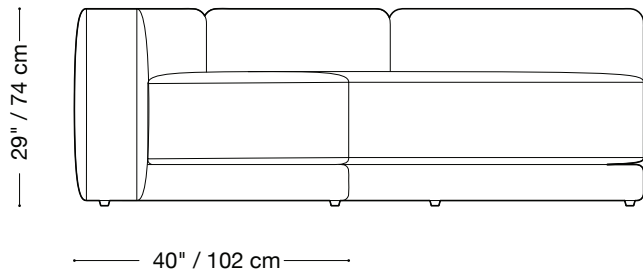

## Curved sofa

Length 83" x 83" / 211 cm x 211 cm

Depth 40" / 102 cm

Height 29" / 74 cm

The Lewis Curved is composed of modular units. Multiple configurations are possible. Custom finishes, fabrics, and leather are available.

## Sectional Jr Lounge

Length 83" x 131" / 211 cm x 333 cm

Depth 48" / 122 cm

Height 29" / 74 cm

The Lewis Curved is composed of modular units. Multiple configurations are possible. Custom finishes, fabrics, and leather are available.

## Sectional Lounge

Length 83" x 123" / 211 cm x 313 cm

Depth 40" / 102 cm

Height 29" / 74 cm

The Lewis Curved is composed of modular units. Multiple configurations are possible. Custom finishes, fabrics, and leather are available.

## Armless chair

Length 34" / 86 cm

Depth 40" / 102 cm

Height 29" / 74 cm

The Lewis Curved is composed of modular units. Multiple configurations are possible. Custom finishes, fabrics, and leather are available.