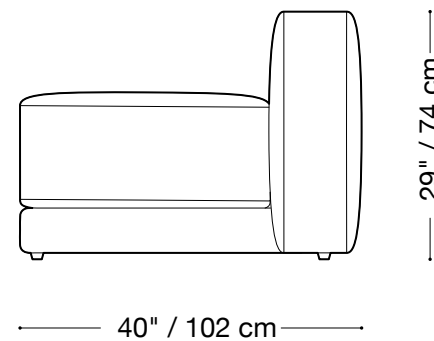

## Sectional Jr Lounge

Length 83" x 131" / 211 cm x 333 cm

Depth 48" / 122 cm

Height 29" / 74 cm

The Lewis Curved is composed of modular units. Multiple configurations are possible. Custom finishes, fabrics, and leather are available.

## Sectional Lounge

Length 83" x 123" / 211 cm x 313 cm

Depth 40" / 102 cm

Height 29" / 74 cm

The Lewis Curved is composed of modular units. Multiple configurations are possible. Custom finishes, fabrics, and leather are available.

# Lewis Curved

## Armless chair

Length 34" / 86 cm

Depth 40" / 102 cm

Height 29" / 74 cm

The Lewis Curved is composed of modular units. Multiple configurations are possible. Custom finishes, fabrics, and leather are available.