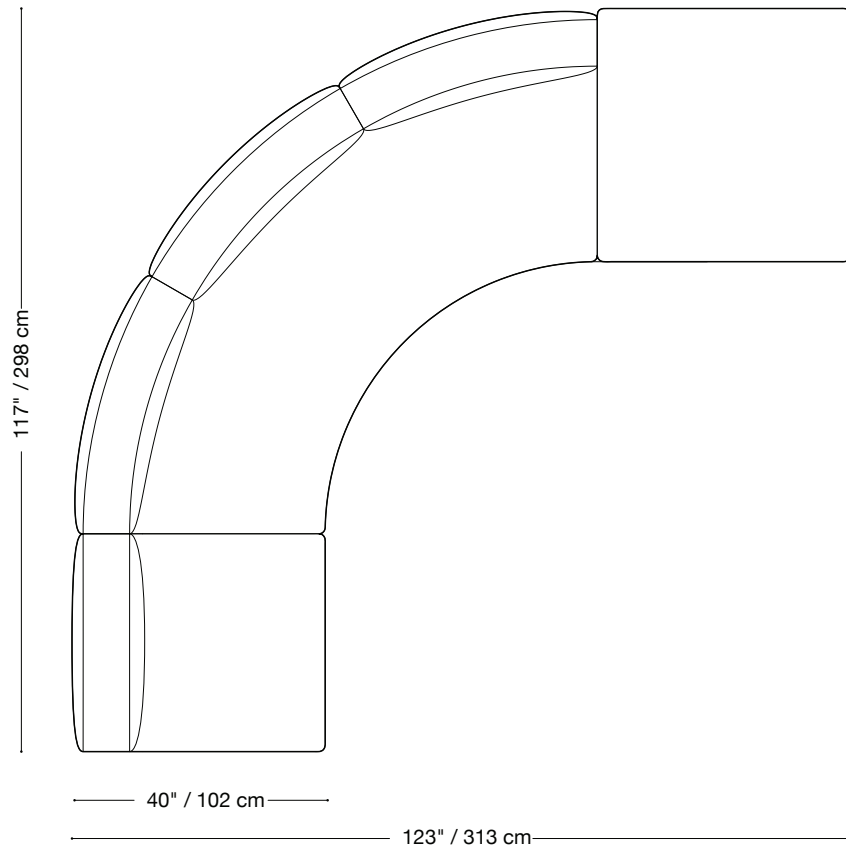

## Curved sofa

Length 83" x 83" / 211 cm x 211 cm

Depth 40" / 102 cm

Height 29" / 74 cm

The Lewis Curved is composed of modular units. Multiple configurations are possible. Custom finishes, fabrics, and leather are available.

## Sectional Jr Lounge

Length 83" x 131" / 211 cm x 333 cm

Depth 48" / 122 cm

Height 29" / 74 cm

The Lewis Curved is composed of modular units. Multiple configurations are possible. Custom finishes, fabrics, and leather are available.

# Lewis Curved

## Sectional Lounge

Length 83" x 123" / 211 cm x 313 cm

Depth 40" / 102 cm

Height 29" / 74 cm

The Lewis Curved is composed of modular units. Multiple configurations are possible. Custom finishes, fabrics, and leather are available.