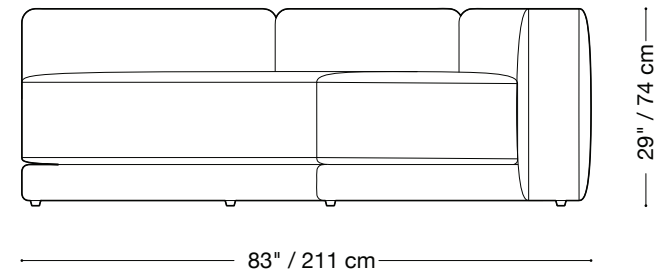

## Curved sofa

Length 83" x 83" / 211 cm x 211 cm

Depth 40" / 102 cm

Height 29" / 74 cm

The Lewis Curved is composed of modular units. Multiple configurations are possible. Custom finishes, fabrics, and leather are available.

## Sectional Jr Lounge

Length 83" x 131" / 211 cm x 333 cm

Depth 48" / 122 cm

Height 29" / 74 cm

The Lewis Curved is composed of modular units. Multiple configurations are possible. Custom finishes, fabrics, and leather are available.

## Sectional Lounge

Length 83" x 123" / 211 cm x 313 cm

Depth 40" / 102 cm

Height 29" / 74 cm

The Lewis Curved is composed of modular units. Multiple configurations are possible. Custom finishes, fabrics, and leather are available.

## Armless chair

Length 34" / 86 cm

Depth 40" / 102 cm

Height 29" / 74 cm

The Lewis Curved is composed of modular units. Multiple configurations are possible. Custom finishes, fabrics, and leather are available.