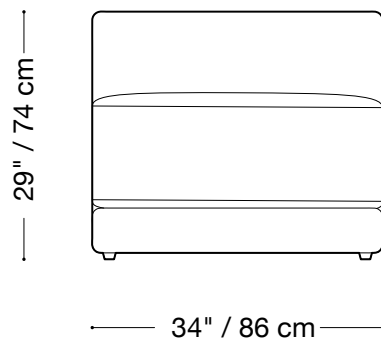

## Sectional Jr Lounge

Length 83" x 131" / 211 cm x 333 cm

Depth 48" / 122 cm

Height 29" / 74 cm

The Lewis Curved is composed of modular units. Multiple configurations are possible. Custom finishes, fabrics, and leather are available.

## Sectional Lounge

Length 83" x 123" / 211 cm x 313 cm

Depth 40" / 102 cm

Height 29" / 74 cm

The Lewis Curved is composed of modular units. Multiple configurations are possible. Custom finishes, fabrics, and leather are available.

## Armless chair

Length 34" / 86 cm

Depth 40" / 102 cm

Height 29" / 74 cm

The Lewis Curved is composed of modular units. Multiple configurations are possible. Custom finishes, fabrics, and leather are available.