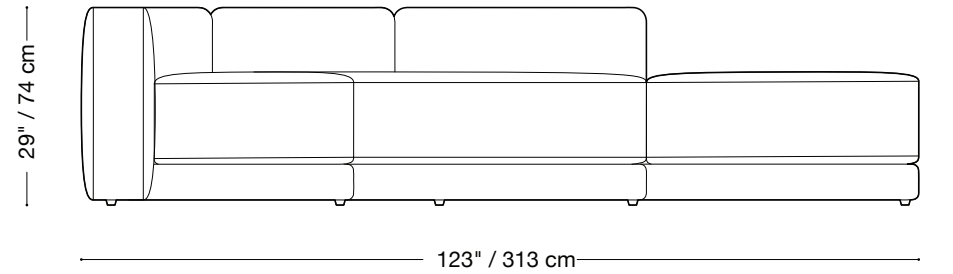

## Sectional Jr Lounge

Length 83" x 131" / 211 cm x 333 cm

Depth 48" / 122 cm

Height 29" / 74 cm

The Lewis Curved is composed of modular units. Multiple configurations are possible. Custom finishes, fabrics, and leather are available.

## Sectional Lounge

Length 83" x 123" / 211 cm x 313 cm

Depth 40" / 102 cm

Height 29" / 74 cm

The Lewis Curved is composed of modular units. Multiple configurations are possible. Custom finishes, fabrics, and leather are available.