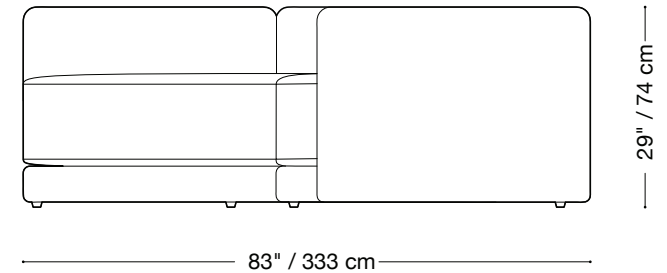

## Curved sofa

Length 83" x 83" / 211 cm x 211 cm

Depth 40" / 102 cm

Height 29" / 74 cm

The Lewis Curved is composed of modular units. Multiple configurations are possible. Custom finishes, fabrics, and leather are available.

## Sectional Jr Lounge

Length 83" x 131" / 211 cm x 333 cm

Depth 48" / 122 cm

Height 29" / 74 cm

The Lewis Curved is composed of modular units. Multiple configurations are possible. Custom finishes, fabrics, and leather are available.