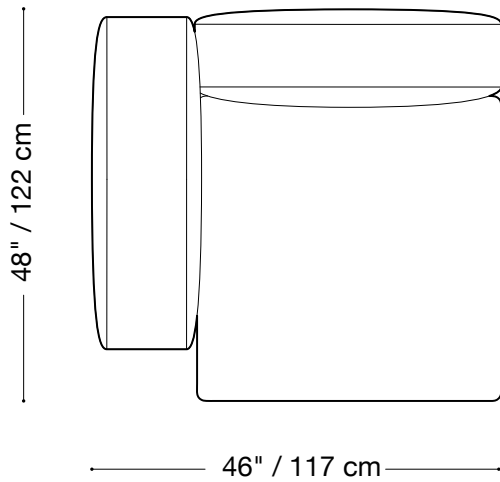

## Curved sofa

Length 83" x 83" / 211 cm x 211 cm

Depth 40" / 102 cm

Height 29" / 74 cm

The Lewis Curved is composed of modular units. Multiple configurations are possible. Custom finishes, fabrics, and leather are available.

## Armless chair

Length 34" / 86 cm

Depth 40" / 102 cm

Height 29" / 74 cm

The Lewis Curved is composed of modular units. Multiple configurations are possible. Custom finishes, fabrics, and leather are available.

# Lewis Curved

## Junior lounge one arm

Length 48" / 122 cm

Depth 46" / 117 cm

Height 29" / 74 cm

The Lewis Curved is composed of modular units. Multiple configurations are possible. Custom finishes, fabrics, and leather are available.