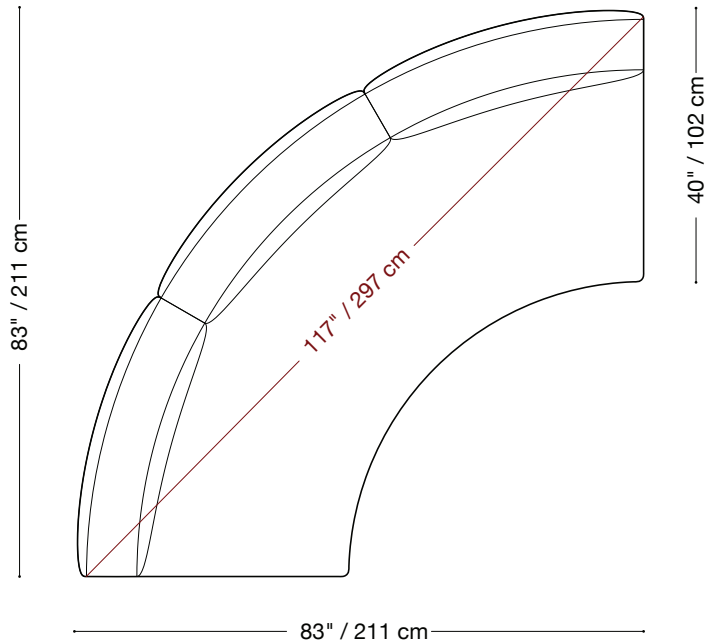

# Lewis Curved

## Curved sofa

Length 83" x 83" / 211 cm x 211 cm

Depth 40" / 102 cm

Height 29" / 74 cm

The Lewis Curved is composed of modular units. Multiple configurations are possible. Custom finishes, fabrics, and leather are available.

## Sectional Jr Lounge

Length 83" x 131" / 211 cm x 333 cm

Depth 48" / 122 cm

Height 29" / 74 cm

The Lewis Curved is composed of modular units. Multiple configurations are possible. Custom finishes, fabrics, and leather are available.

## Sectional Lounge

Length 83" x 123" / 211 cm x 313 cm

Depth 40" / 102 cm

Height 29" / 74 cm

The Lewis Curved is composed of modular units. Multiple configurations are possible. Custom finishes, fabrics, and leather are available.