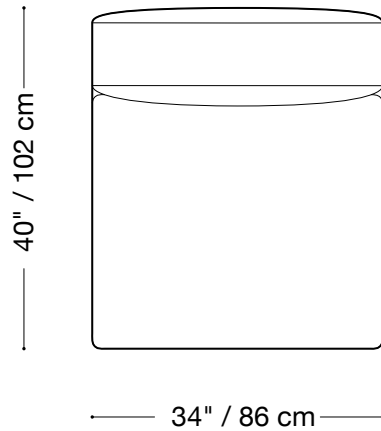

## Curved sofa

Length 83" x 83" / 211 cm x 211 cm

Depth 40" / 102 cm

Height 29" / 74 cm

The Lewis Curved is composed of modular units. Multiple configurations are possible. Custom finishes, fabrics, and leather are available.

## Sectional Lounge

Length 83" x 123" / 211 cm x 313 cm

Depth 40" / 102 cm

Height 29" / 74 cm

The Lewis Curved is composed of modular units. Multiple configurations are possible. Custom finishes, fabrics, and leather are available.

# Lewis Curved

## Armless chair

Length 34" / 86 cm

Depth 40" / 102 cm

Height 29" / 74 cm

The Lewis Curved is composed of modular units. Multiple configurations are possible. Custom finishes, fabrics, and leather are available.