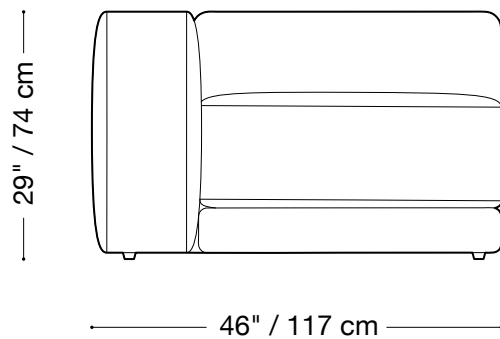

## Sectional Lounge

Length 83" x 123" / 211 cm x 313 cm

Depth 40" / 102 cm

Height 29" / 74 cm

The Lewis Curved is composed of modular units. Multiple configurations are possible. Custom finishes, fabrics, and leather are available.

## Armless chair

Length 34" / 86 cm

Depth 40" / 102 cm

Height 29" / 74 cm

The Lewis Curved is composed of modular units. Multiple configurations are possible. Custom finishes, fabrics, and leather are available.

# Lewis Curved

## Junior lounge one arm

Length 48" / 122 cm

Depth 46" / 117 cm

Height 29" / 74 cm

The Lewis Curved is composed of modular units. Multiple configurations are possible. Custom finishes, fabrics, and leather are available.