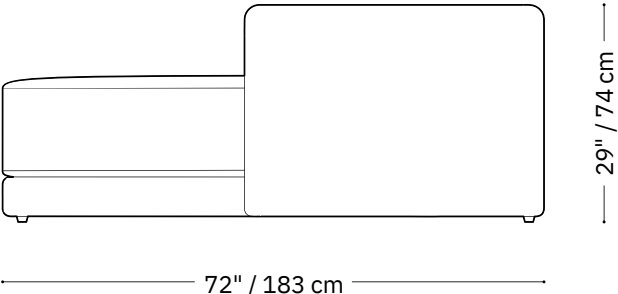

MONTAUK SOFA

Lewis

Junior lounge one arm

Length 48" / 117 cm
Depth 46" / 122 cm
Height 29" / 74 cm

The Lewis sofa is composed of modular units. Multiple configurations are possible. Custom finishes, fabrics, and leather are available.

MONTAUK SOFA

Lewis

Lounge one arm

Length 46" / 117 cm
Depth 72" / 183 cm
Height 29" / 74 cm

The Lewis sofa is composed of modular units. Multiple configurations are possible. Custom finishes, fabrics, and leather are available.

MONTAUK SOFA

Lewis

Lounge sectional

Length 126" x 72" / 320 cm x 183 cm
Depth 40" / 102 cm
Height 29" / 74 cm

The Lewis sofa is composed of modular units. Multiple configurations are possible. Custom finishes, fabrics, and leather are available.

MONTAUK SOFA

Lewis

Sectional

Length 120" x 120" / 305 cm x 305 cm

Depth 40" / 102 cm

Height 29" / 74 cm

The Lewis sofa is composed of modular units. Multiple configurations are possible. Custom finishes, fabrics, and leather are available.