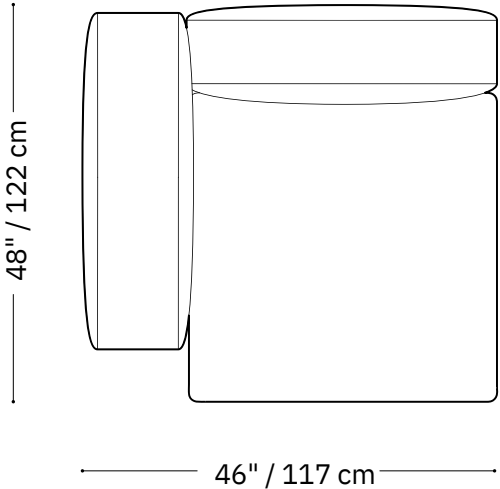

MONTAUK SOFA

Lewis

Chair

Length 58" / 147 cm
Depth 40" / 102 cm
Height 29" / 74 cm

The Lewis sofa is composed of modular units. Multiple configurations are possible. Custom finishes, fabrics, and leather are available.

MONTAUK SOFA

Lewis

Armless chair

Length 34" / 86 cm
Depth 40" / 102 cm
Height 29" / 74 cm

The Lewis sofa is composed of modular units. Multiple configurations are possible. Custom finishes, fabrics, and leather are available.

MONTAUK SOFA

Lewis

Junior lounge one arm

Length 48" / 117 cm
Depth 46" / 122 cm
Height 29" / 74 cm

The Lewis sofa is composed of modular units. Multiple configurations are possible. Custom finishes, fabrics, and leather are available.

MONTAUK SOFA

Lewis

Sectional

Length 120" x 120" / 305 cm x 305 cm

Depth 40" / 102 cm

Height 29" / 74 cm

The Lewis sofa is composed of modular units. Multiple configurations are possible. Custom finishes, fabrics, and leather are available.