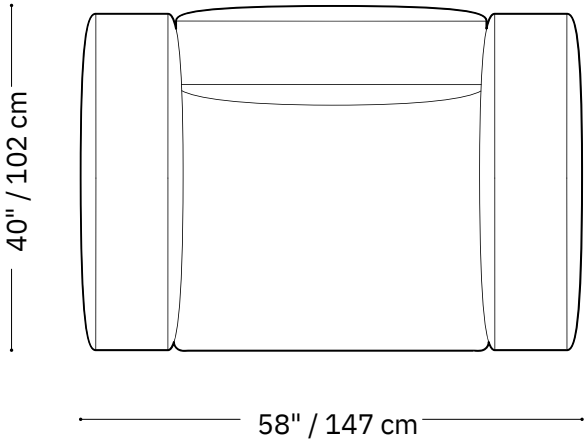

MONTAUK SOFA

Lewis

Love seat

- Length 92" / 234 cm
- Depth 40" / 102 cm
- Height 29" / 74 cm

The Lewis sofa is composed of modular units. Multiple configurations are possible. Custom finishes, fabrics, and leather are available.

MONTAUK SOFA

Lewis

Chair

Length 58" / 147 cm
Depth 40" / 102 cm
Height 29" / 74 cm

The Lewis sofa is composed of modular units. Multiple configurations are possible. Custom finishes, fabrics, and leather are available.

MONTAUK SOFA

Lewis

Armless chair

Length 34" / 86 cm
Depth 40" / 102 cm
Height 29" / 74 cm

The Lewis sofa is composed of modular units. Multiple configurations are possible. Custom finishes, fabrics, and leather are available.

MONTAUK SOFA

Lewis

Sectional

Length 120" x 120" / 305 cm x 305 cm

Depth 40" / 102 cm

Height 29" / 74 cm

The Lewis sofa is composed of modular units. Multiple configurations are possible. Custom finishes, fabrics, and leather are available.