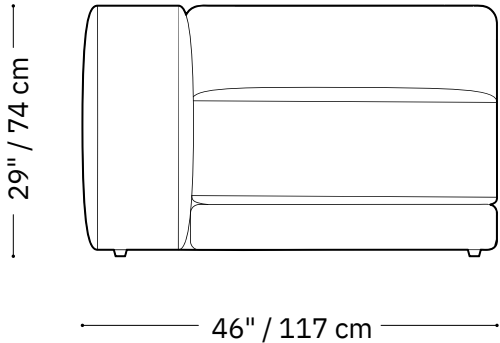

MONTAUK SOFA

Lewis

Armless chair

Length 34" / 86 cm
Depth 40" / 102 cm
Height 29" / 74 cm

The Lewis sofa is composed of modular units. Multiple configurations are possible. Custom finishes, fabrics, and leather are available.

MONTAUK SOFA

Lewis

Junior lounge one arm

Length 48" / 117 cm
Depth 46" / 122 cm
Height 29" / 74 cm

The Lewis sofa is composed of modular units. Multiple configurations are possible. Custom finishes, fabrics, and leather are available.

MONTAUK SOFA

Lewis

Lounge one arm

Length 46" / 117 cm
Depth 72" / 183 cm
Height 29" / 74 cm

The Lewis sofa is composed of modular units. Multiple configurations are possible. Custom finishes, fabrics, and leather are available.

MONTAUK SOFA

Lewis

Sectional

Length 120" x 120" / 305 cm x 305 cm

Depth 40" / 102 cm

Height 29" / 74 cm

The Lewis sofa is composed of modular units. Multiple configurations are possible. Custom finishes, fabrics, and leather are available.