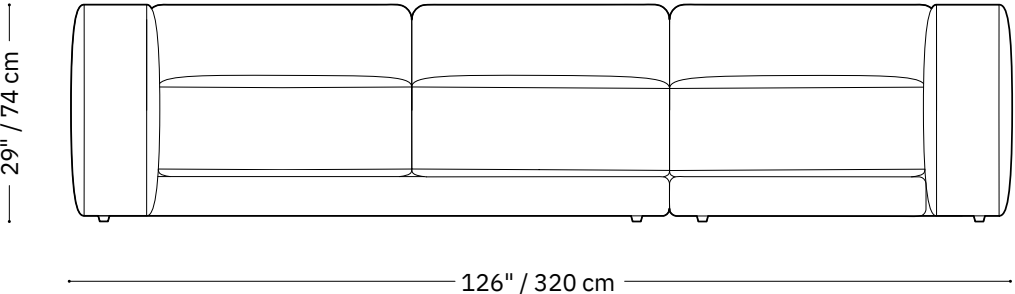

MONTAUK SOFA

Lewis

Junior lounge one arm

Length 48" / 117 cm
Depth 46" / 122 cm
Height 29" / 74 cm

The Lewis sofa is composed of modular units. Multiple configurations are possible. Custom finishes, fabrics, and leather are available.

MONTAUK SOFA

Lewis

Lounge one arm

Length 46" / 117 cm
Depth 72" / 183 cm
Height 29" / 74 cm

The Lewis sofa is composed of modular units. Multiple configurations are possible. Custom finishes, fabrics, and leather are available.

MONTAUK SOFA

Lewis

Lounge sectional

Length 126" x 72" / 320 cm x 183 cm
Depth 40" / 102 cm
Height 29" / 74 cm

The Lewis sofa is composed of modular units. Multiple configurations are possible. Custom finishes, fabrics, and leather are available.

MONTAUK SOFA

Lewis

Sectional

Length 120" x 120" / 305 cm x 305 cm

Depth 40" / 102 cm

Height 29" / 74 cm

The Lewis sofa is composed of modular units. Multiple configurations are possible. Custom finishes, fabrics, and leather are available.