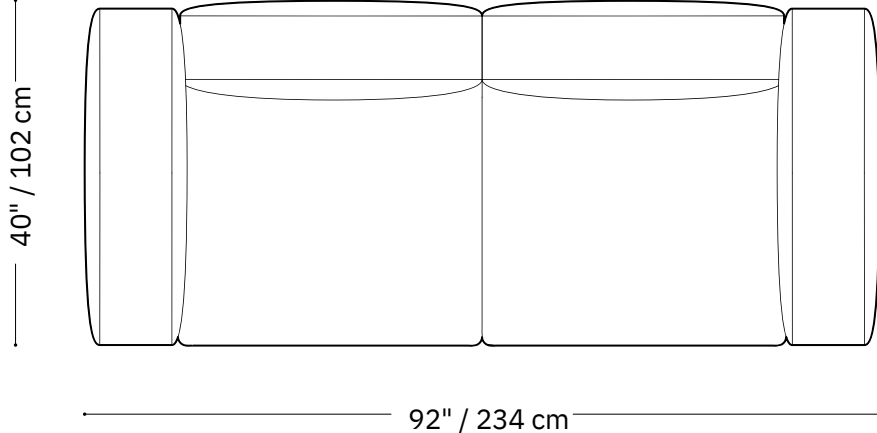

MONTAUK SOFA

Lewis

MONTAUK SOFA

Lewis

Sofa

Length 126" / 320 cm
Depth 40" / 102 cm
Height 29" / 74 cm

The Lewis sofa is composed of modular units. Multiple configurations are possible. Custom finishes, fabrics, and leather are available.

MONTAUK SOFA

Lewis

Love seat

- Length 92" / 234 cm
- Depth 40" / 102 cm
- Height 29" / 74 cm

The Lewis sofa is composed of modular units. Multiple configurations are possible. Custom finishes, fabrics, and leather are available.

MONTAUK SOFA

Lewis

Chair

Length 58" / 147 cm
Depth 40" / 102 cm
Height 29" / 74 cm

The Lewis sofa is composed of modular units. Multiple configurations are possible. Custom finishes, fabrics, and leather are available.

MONTAUK SOFA

Lewis

Sectional

Length 120" x 120" / 305 cm x 305 cm

Depth 40" / 102 cm

Height 29" / 74 cm

The Lewis sofa is composed of modular units. Multiple configurations are possible. Custom finishes, fabrics, and leather are available.