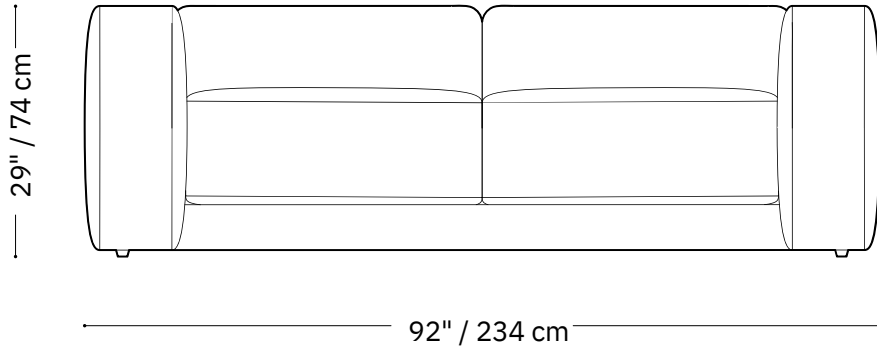

MONTAUK SOFA

Lewis

MONTAUK SOFA

Lewis

Sofa

Length 126" / 320 cm
Depth 40" / 102 cm
Height 29" / 74 cm

The Lewis sofa is composed of modular units. Multiple configurations are possible. Custom finishes, fabrics, and leather are available.

MONTAUK SOFA

Lewis

Love seat

- Length 92" / 234 cm
- Depth 40" / 102 cm
- Height 29" / 74 cm

The Lewis sofa is composed of modular units. Multiple configurations are possible. Custom finishes, fabrics, and leather are available.

MONTAUK SOFA

Lewis

Chair

Length 58" / 147 cm
Depth 40" / 102 cm
Height 29" / 74 cm

The Lewis sofa is composed of modular units. Multiple configurations are possible. Custom finishes, fabrics, and leather are available.

MONTAUK SOFA

Lewis

Sectional

Length 120" x 120" / 305 cm x 305 cm

Depth 40" / 102 cm

Height 29" / 74 cm

The Lewis sofa is composed of modular units. Multiple configurations are possible. Custom finishes, fabrics, and leather are available.