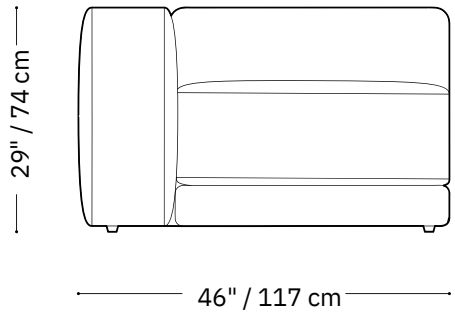

MONTAUK SOFA

Lewis

Junior lounge one arm

Length 48" / 117 cm
Depth 46" / 122 cm
Height 29" / 74 cm

The Lewis sofa is composed of modular units. Multiple configurations are possible. Custom finishes, fabrics, and leather are available.

MONTAUK SOFA

Lewis

Lounge one arm

Length 46" / 117 cm
Depth 72" / 183 cm
Height 29" / 74 cm

The Lewis sofa is composed of modular units. Multiple configurations are possible. Custom finishes, fabrics, and leather are available.

MONTAUK SOFA

Lewis

Lounge sectional

Length 126" x 72" / 320 cm x 183 cm
Depth 40" / 102 cm
Height 29" / 74 cm

The Lewis sofa is composed of modular units. Multiple configurations are possible. Custom finishes, fabrics, and leather are available.

MONTAUK SOFA

Lewis

Sectional

Length 120" x 120" / 305 cm x 305 cm

Depth 40" / 102 cm

Height 29" / 74 cm

The Lewis sofa is composed of modular units. Multiple configurations are possible. Custom finishes, fabrics, and leather are available.