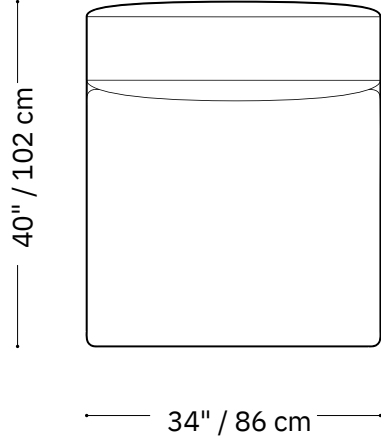

MONTAUK SOFA

Lewis

Love seat

- Length 92" / 234 cm
- Depth 40" / 102 cm
- Height 29" / 74 cm

The Lewis sofa is composed of modular units. Multiple configurations are possible. Custom finishes, fabrics, and leather are available.

MONTAUK SOFA

Lewis

Chair

Length 58" / 147 cm
Depth 40" / 102 cm
Height 29" / 74 cm

The Lewis sofa is composed of modular units. Multiple configurations are possible. Custom finishes, fabrics, and leather are available.

MONTAUK SOFA

Lewis

Armless chair

Length 34" / 86 cm
Depth 40" / 102 cm
Height 29" / 74 cm

The Lewis sofa is composed of modular units. Multiple configurations are possible. Custom finishes, fabrics, and leather are available.

MONTAUK SOFA

Lewis

Sectional

Length 120" x 120" / 305 cm x 305 cm

Depth 40" / 102 cm

Height 29" / 74 cm

The Lewis sofa is composed of modular units. Multiple configurations are possible. Custom finishes, fabrics, and leather are available.