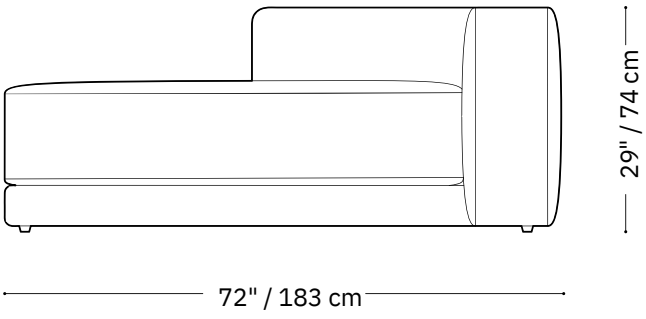

MONTAUK SOFA

Lewis

Junior lounge one arm

Length 48" / 117 cm
Depth 46" / 122 cm
Height 29" / 74 cm

The Lewis sofa is composed of modular units. Multiple configurations are possible. Custom finishes, fabrics, and leather are available.

MONTAUK SOFA

Lewis

Lounge one arm

Length 46" / 117 cm
Depth 72" / 183 cm
Height 29" / 74 cm

The Lewis sofa is composed of modular units. Multiple configurations are possible. Custom finishes, fabrics, and leather are available.

MONTAUK SOFA

Lewis

Lounge sectional

Length 126" x 72" / 320 cm x 183 cm
Depth 40" / 102 cm
Height 29" / 74 cm

The Lewis sofa is composed of modular units. Multiple configurations are possible. Custom finishes, fabrics, and leather are available.

MONTAUK SOFA

Lewis

Sectional

Length 120" x 120" / 305 cm x 305 cm

Depth 40" / 102 cm

Height 29" / 74 cm

The Lewis sofa is composed of modular units. Multiple configurations are possible. Custom finishes, fabrics, and leather are available.