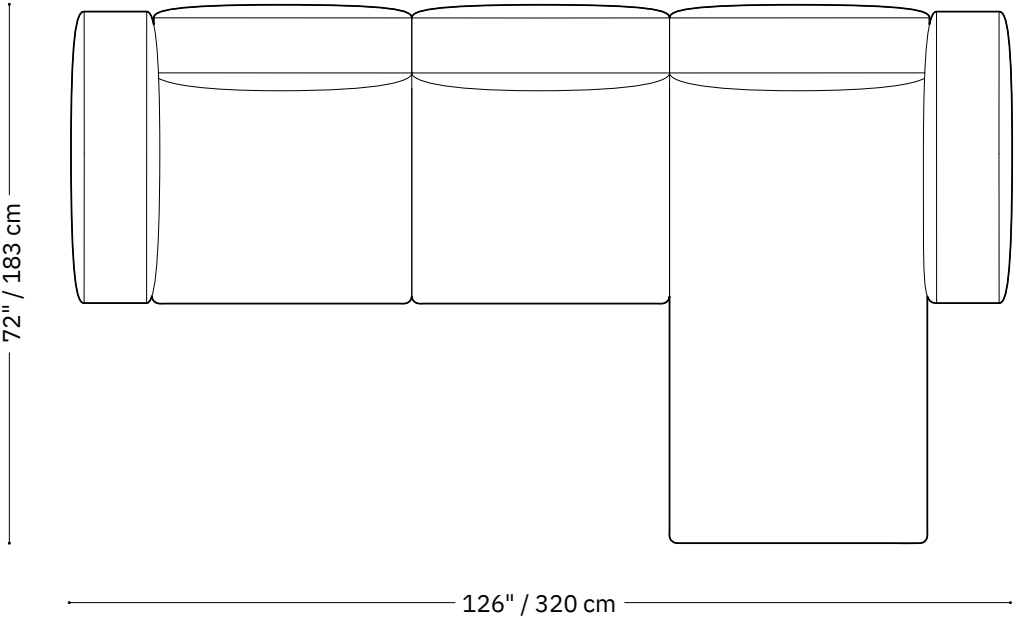

MONTAUK SOFA

Lewis

Junior lounge one arm

Length 48" / 117 cm
Depth 46" / 122 cm
Height 29" / 74 cm

The Lewis sofa is composed of modular units. Multiple configurations are possible. Custom finishes, fabrics, and leather are available.

MONTAUK SOFA

Lewis

Lounge one arm

Length 46" / 117 cm
Depth 72" / 183 cm
Height 29" / 74 cm

The Lewis sofa is composed of modular units. Multiple configurations are possible. Custom finishes, fabrics, and leather are available.

MONTAUK SOFA

Lewis

Lounge sectional

Length 126" x 72" / 320 cm x 183 cm
Depth 40" / 102 cm
Height 29" / 74 cm

The Lewis sofa is composed of modular units. Multiple configurations are possible. Custom finishes, fabrics, and leather are available.

MONTAUK SOFA

Lewis

Sectional

Length 120" x 120" / 305 cm x 305 cm

Depth 40" / 102 cm

Height 29" / 74 cm

The Lewis sofa is composed of modular units. Multiple configurations are possible. Custom finishes, fabrics, and leather are available.