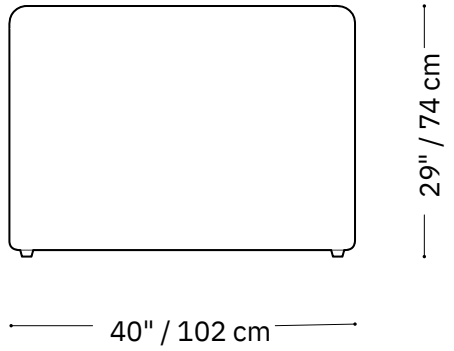

MONTAUK SOFA

Lewis

MONTAUK SOFA

Lewis

Sofa

Length 126" / 320 cm
Depth 40" / 102 cm
Height 29" / 74 cm

The Lewis sofa is composed of modular units. Multiple configurations are possible. Custom finishes, fabrics, and leather are available.

MONTAUK SOFA

Lewis

Love seat

- Length 92" / 234 cm
- Depth 40" / 102 cm
- Height 29" / 74 cm

The Lewis sofa is composed of modular units. Multiple configurations are possible. Custom finishes, fabrics, and leather are available.

MONTAUK SOFA

Lewis

Lounge sectional

Length 126" x 72" / 320 cm x 183 cm
Depth 40" / 102 cm
Height 29" / 74 cm

The Lewis sofa is composed of modular units. Multiple configurations are possible. Custom finishes, fabrics, and leather are available.

MONTAUK SOFA

Lewis

Sectional

Length 120" x 120" / 305 cm x 305 cm

Depth 40" / 102 cm

Height 29" / 74 cm

The Lewis sofa is composed of modular units. Multiple configurations are possible. Custom finishes, fabrics, and leather are available.