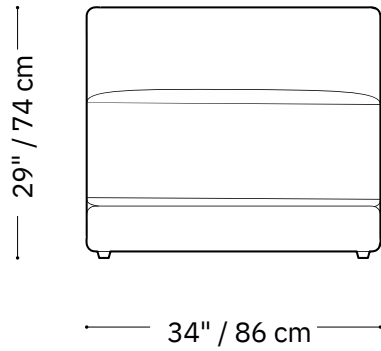

MONTAUK SOFA

Lewis

Love seat

- Length 92" / 234 cm
- Depth 40" / 102 cm
- Height 29" / 74 cm

The Lewis sofa is composed of modular units. Multiple configurations are possible. Custom finishes, fabrics, and leather are available.

MONTAUK SOFA

Lewis

Chair

Length 58" / 147 cm
Depth 40" / 102 cm
Height 29" / 74 cm

The Lewis sofa is composed of modular units. Multiple configurations are possible. Custom finishes, fabrics, and leather are available.

MONTAUK SOFA

Lewis

Armless chair

Length 34" / 86 cm
Depth 40" / 102 cm
Height 29" / 74 cm

The Lewis sofa is composed of modular units. Multiple configurations are possible. Custom finishes, fabrics, and leather are available.

MONTAUK SOFA

Lewis

Sectional

Length 120" x 120" / 305 cm x 305 cm

Depth 40" / 102 cm

Height 29" / 74 cm

The Lewis sofa is composed of modular units. Multiple configurations are possible. Custom finishes, fabrics, and leather are available.