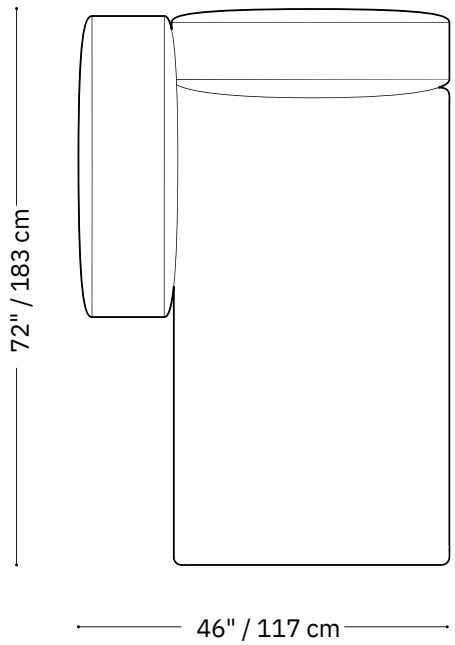

MONTAUK SOFA

Lewis

Junior lounge one arm

Length 48" / 117 cm
Depth 46" / 122 cm
Height 29" / 74 cm

The Lewis sofa is composed of modular units. Multiple configurations are possible. Custom finishes, fabrics, and leather are available.

MONTAUK SOFA

Lewis

Lounge one arm

Length 46" / 117 cm
Depth 72" / 183 cm
Height 29" / 74 cm

The Lewis sofa is composed of modular units. Multiple configurations are possible. Custom finishes, fabrics, and leather are available.

MONTAUK SOFA

Lewis

Lounge sectional

Length 126" x 72" / 320 cm x 183 cm
Depth 40" / 102 cm
Height 29" / 74 cm

The Lewis sofa is composed of modular units. Multiple configurations are possible. Custom finishes, fabrics, and leather are available.

MONTAUK SOFA

Lewis

Sectional

Length 120" x 120" / 305 cm x 305 cm

Depth 40" / 102 cm

Height 29" / 74 cm

The Lewis sofa is composed of modular units. Multiple configurations are possible. Custom finishes, fabrics, and leather are available.