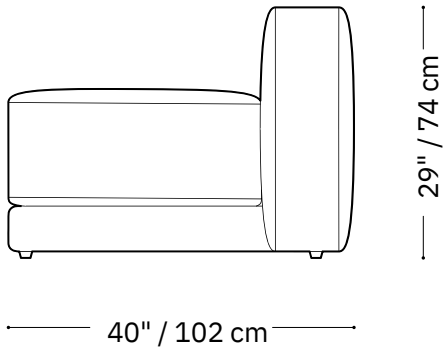

MONTAUK SOFA

Lewis

Love seat

- Length 92" / 234 cm
- Depth 40" / 102 cm
- Height 29" / 74 cm

The Lewis sofa is composed of modular units. Multiple configurations are possible. Custom finishes, fabrics, and leather are available.

MONTAUK SOFA

Lewis

Chair

Length 58" / 147 cm
Depth 40" / 102 cm
Height 29" / 74 cm

The Lewis sofa is composed of modular units. Multiple configurations are possible. Custom finishes, fabrics, and leather are available.

MONTAUK SOFA

Lewis

Armless chair

Length 34" / 86 cm
Depth 40" / 102 cm
Height 29" / 74 cm

The Lewis sofa is composed of modular units. Multiple configurations are possible. Custom finishes, fabrics, and leather are available.

MONTAUK SOFA

Lewis

Sectional

Length 120" x 120" / 305 cm x 305 cm

Depth 40" / 102 cm

Height 29" / 74 cm

The Lewis sofa is composed of modular units. Multiple configurations are possible. Custom finishes, fabrics, and leather are available.