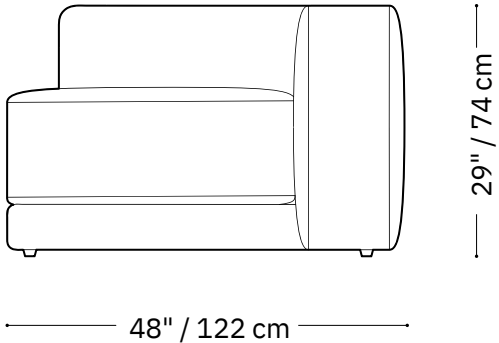

MONTAUK SOFA

Lewis

Armless chair

Length 34" / 86 cm
Depth 40" / 102 cm
Height 29" / 74 cm

The Lewis sofa is composed of modular units. Multiple configurations are possible. Custom finishes, fabrics, and leather are available.

MONTAUK SOFA

Lewis

Junior lounge one arm

Length 48" / 117 cm
Depth 46" / 122 cm
Height 29" / 74 cm

The Lewis sofa is composed of modular units. Multiple configurations are possible. Custom finishes, fabrics, and leather are available.

MONTAUK SOFA

Lewis

Lounge one arm

Length 46" / 117 cm
Depth 72" / 183 cm
Height 29" / 74 cm

The Lewis sofa is composed of modular units. Multiple configurations are possible. Custom finishes, fabrics, and leather are available.

MONTAUK SOFA

Lewis

Sectional

Length 120" x 120" / 305 cm x 305 cm

Depth 40" / 102 cm

Height 29" / 74 cm

The Lewis sofa is composed of modular units. Multiple configurations are possible. Custom finishes, fabrics, and leather are available.