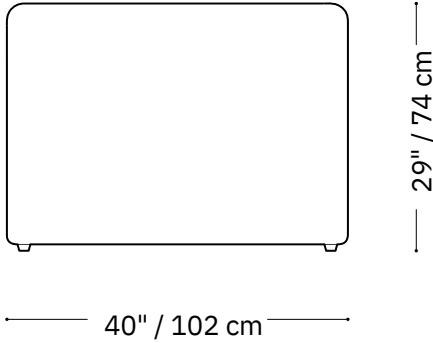

MONTAUK SOFA

Lewis

MONTAUK SOFA

Lewis

Sofa

Length 126" / 320 cm
Depth 40" / 102 cm
Height 29" / 74 cm

The Lewis sofa is composed of modular units. Multiple configurations are possible. Custom finishes, fabrics, and leather are available.

MONTAUK SOFA

Lewis

Love seat

- Length 92" / 234 cm
- Depth 40" / 102 cm
- Height 29" / 74 cm

The Lewis sofa is composed of modular units. Multiple configurations are possible. Custom finishes, fabrics, and leather are available.

MONTAUK SOFA

Lewis

Chair

Length 58" / 147 cm
Depth 40" / 102 cm
Height 29" / 74 cm

The Lewis sofa is composed of modular units. Multiple configurations are possible. Custom finishes, fabrics, and leather are available.

MONTAUK SOFA

Lewis

Sectional

Length 120" x 120" / 305 cm x 305 cm

Depth 40" / 102 cm

Height 29" / 74 cm

The Lewis sofa is composed of modular units. Multiple configurations are possible. Custom finishes, fabrics, and leather are available.