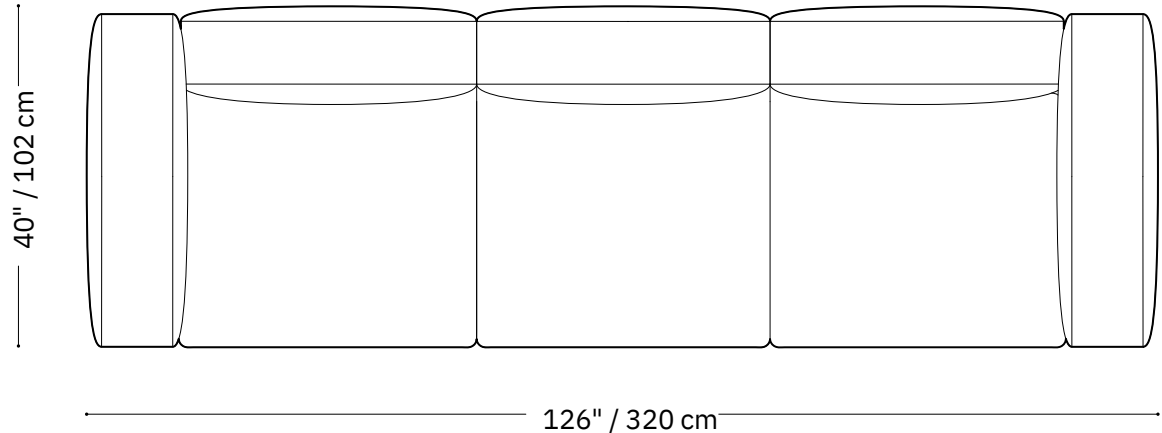

MONTAUK SOFA

Lewis

MONTAUK SOFA

Lewis

Sofa

Length 126" / 320 cm
Depth 40" / 102 cm
Height 29" / 74 cm

The Lewis sofa is composed of modular units. Multiple configurations are possible. Custom finishes, fabrics, and leather are available.

MONTAUK SOFA

Lewis

Love seat

- Length 92" / 234 cm
- Depth 40" / 102 cm
- Height 29" / 74 cm

The Lewis sofa is composed of modular units. Multiple configurations are possible. Custom finishes, fabrics, and leather are available.

MONTAUK SOFA

Lewis

Chair

Length 58" / 147 cm
Depth 40" / 102 cm
Height 29" / 74 cm

The Lewis sofa is composed of modular units. Multiple configurations are possible. Custom finishes, fabrics, and leather are available.

MONTAUK SOFA

Lewis

Sectional

Length 120" x 120" / 305 cm x 305 cm

Depth 40" / 102 cm

Height 29" / 74 cm

The Lewis sofa is composed of modular units. Multiple configurations are possible. Custom finishes, fabrics, and leather are available.