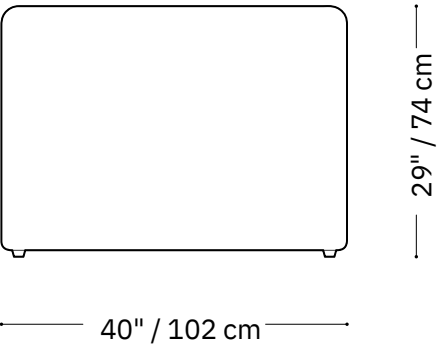

MONTAUK SOFA

Lewis

MONTAUK SOFA

Lewis

Sofa

Length 126" / 320 cm
Depth 40" / 102 cm
Height 29" / 74 cm

The Lewis sofa is composed of modular units. Multiple configurations are possible. Custom finishes, fabrics, and leather are available.

MONTAUK SOFA

Lewis

Love seat

- Length 92" / 234 cm
- Depth 40" / 102 cm
- Height 29" / 74 cm

The Lewis sofa is composed of modular units. Multiple configurations are possible. Custom finishes, fabrics, and leather are available.

MONTAUK SOFA

Lewis

Chair

Length 58" / 147 cm
Depth 40" / 102 cm
Height 29" / 74 cm

The Lewis sofa is composed of modular units. Multiple configurations are possible. Custom finishes, fabrics, and leather are available.

MONTAUK SOFA

Lewis

Sectional

Length 120" x 120" / 305 cm x 305 cm

Depth 40" / 102 cm

Height 29" / 74 cm

The Lewis sofa is composed of modular units. Multiple configurations are possible. Custom finishes, fabrics, and leather are available.