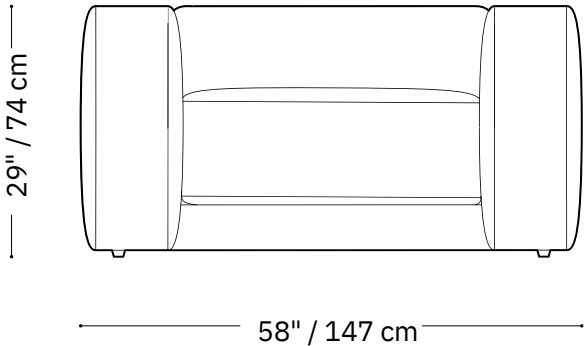

MONTAUK SOFA

Lewis

Love seat

- Length 92" / 234 cm
- Depth 40" / 102 cm
- Height 29" / 74 cm

The Lewis sofa is composed of modular units. Multiple configurations are possible. Custom finishes, fabrics, and leather are available.

MONTAUK SOFA

Lewis

Chair

Length 58" / 147 cm
Depth 40" / 102 cm
Height 29" / 74 cm

The Lewis sofa is composed of modular units. Multiple configurations are possible. Custom finishes, fabrics, and leather are available.

MONTAUK SOFA

Lewis

Armless chair

Length 34" / 86 cm
Depth 40" / 102 cm
Height 29" / 74 cm

The Lewis sofa is composed of modular units. Multiple configurations are possible. Custom finishes, fabrics, and leather are available.

MONTAUK SOFA

Lewis

Sectional

Length 120" x 120" / 305 cm x 305 cm

Depth 40" / 102 cm

Height 29" / 74 cm

The Lewis sofa is composed of modular units. Multiple configurations are possible. Custom finishes, fabrics, and leather are available.