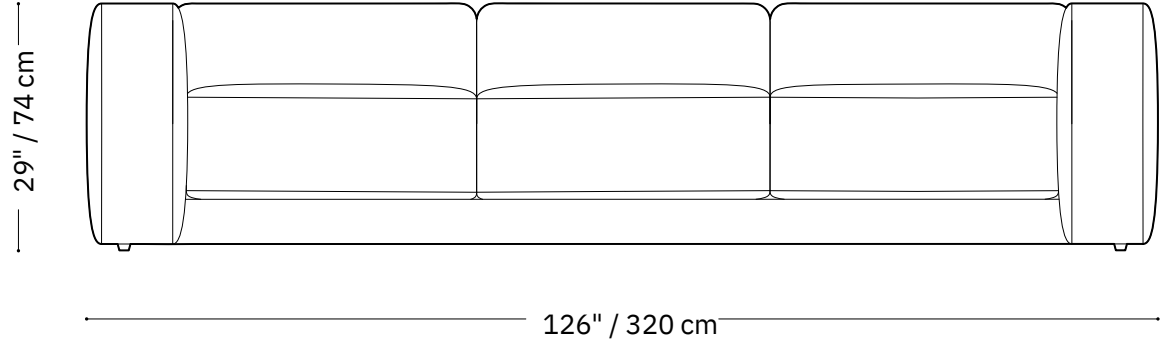

MONTAUK SOFA

Lewis

MONTAUK SOFA

Lewis

Sofa

Length 126" / 320 cm
Depth 40" / 102 cm
Height 29" / 74 cm

The Lewis sofa is composed of modular units. Multiple configurations are possible. Custom finishes, fabrics, and leather are available.

MONTAUK SOFA

Lewis

Love seat

- Length 92" / 234 cm
- Depth 40" / 102 cm
- Height 29" / 74 cm

The Lewis sofa is composed of modular units. Multiple configurations are possible. Custom finishes, fabrics, and leather are available.

MONTAUK SOFA

Lewis

Chair

Length 58" / 147 cm
Depth 40" / 102 cm
Height 29" / 74 cm

The Lewis sofa is composed of modular units. Multiple configurations are possible. Custom finishes, fabrics, and leather are available.

MONTAUK SOFA

Lewis

Sectional

Length 120" x 120" / 305 cm x 305 cm

Depth 40" / 102 cm

Height 29" / 74 cm

The Lewis sofa is composed of modular units. Multiple configurations are possible. Custom finishes, fabrics, and leather are available.