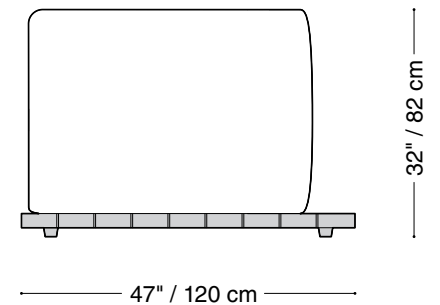

## Loveseat

Length 100" / 254 cm  
Depth 47" / 120 cm  
Height 32" / 82 cm

The Lewis Outdoor is composed of modular units. Multiple configurations are possible.

## One arm loveseat

Length 96" / 244 cm  
Depth 47" / 120 cm  
Height 32" / 82 cm

The Lewis Outdoor is composed of modular units. Multiple configurations are possible.

## Chair

Length 62" / 158 cm

Depth 47" / 120 cm

Height 32" / 82 cm

The Lewis Outdoor is composed of modular units. Multiple configurations are possible.