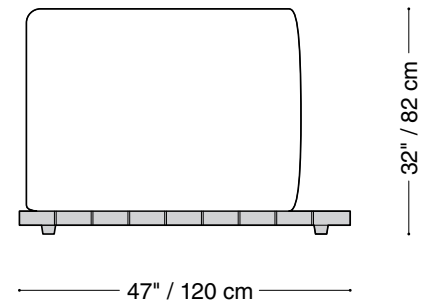

## Sofa

Length 134" / 341 cm

Depth 47" / 120 cm

Height 32" / 82 cm

The Lewis Outdoor is composed of modular units. Multiple configurations are possible.

## Loveseat

Length 100" / 254 cm  
Depth 47" / 120 cm  
Height 32" / 82 cm

The Lewis Outdoor is composed of modular units. Multiple configurations are possible.

## One arm loveseat

Length 96" / 244 cm  
Depth 47" / 120 cm  
Height 32" / 82 cm

The Lewis Outdoor is composed of modular units. Multiple configurations are possible.