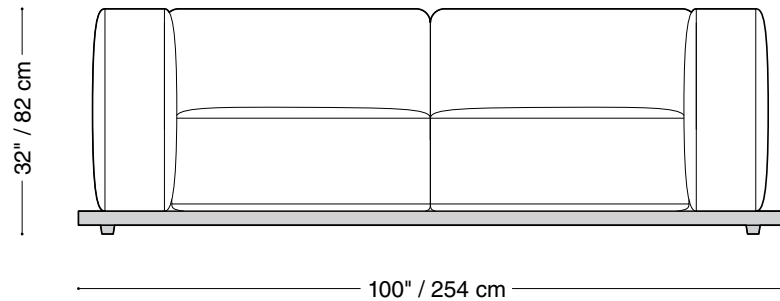

## Sofa

Length 134" / 341 cm

Depth 47" / 120 cm

Height 32" / 82 cm

The Lewis Outdoor is composed of modular units. Multiple configurations are possible.

## Loveseat

Length 100" / 254 cm  
Depth 47" / 120 cm  
Height 32" / 82 cm

The Lewis Outdoor is composed of modular units. Multiple configurations are possible.