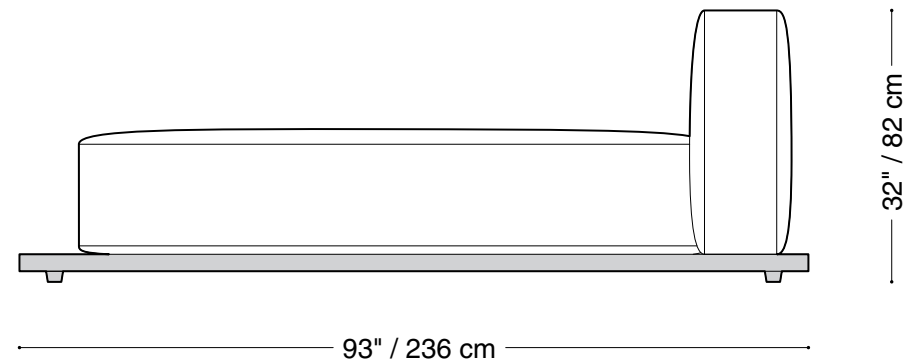

MONTAUK SOFA

Lewis Outdoor

Lounge Chair

Length 93" / 236 cm
Depth 38" / 97 cm
Height 32" / 82 cm

The Lewis Outdoor is composed of modular units. Multiple configurations are possible.