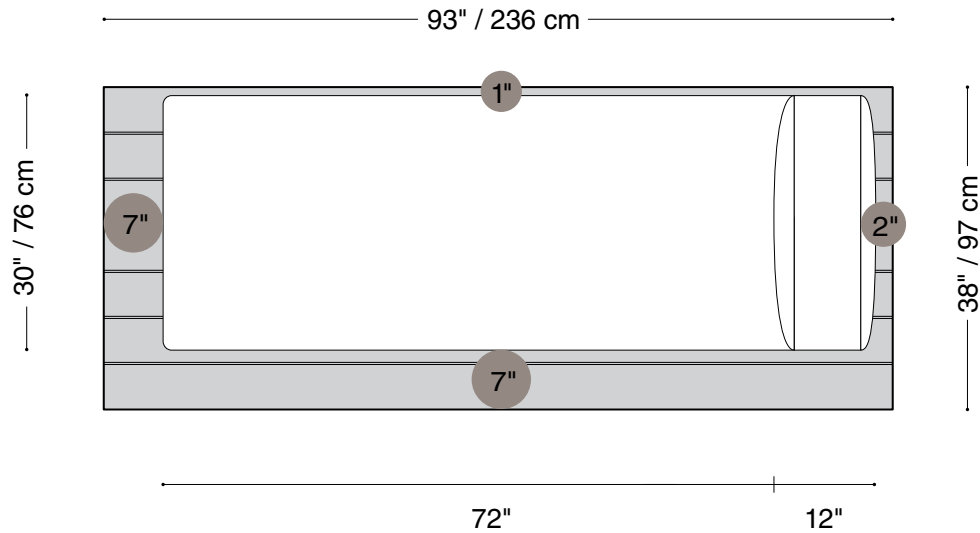

MONTAUK SOFA

Lewis Outdoor

Lounge Chair

Length 93" / 236 cm
Depth 38" / 97 cm
Height 32" / 82 cm

The Lewis Outdoor is composed of modular units. Multiple configurations are possible.