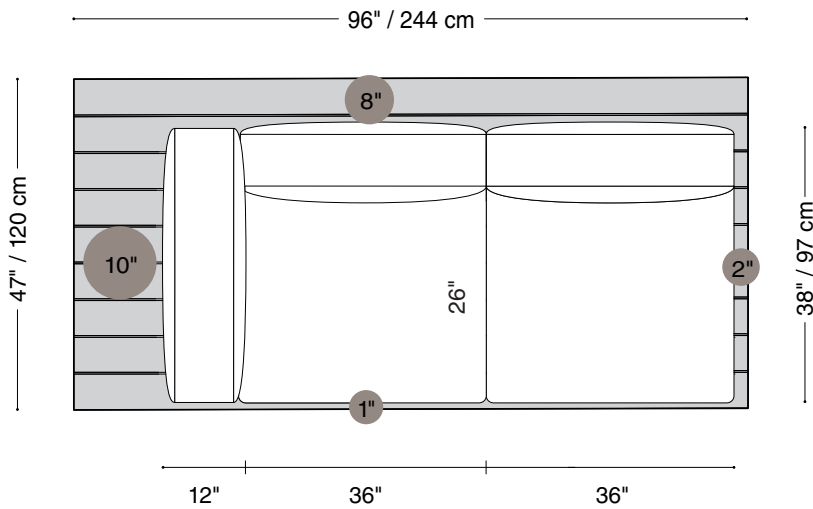

## Loveseat

Length 100" / 254 cm  
Depth 47" / 120 cm  
Height 32" / 82 cm

The Lewis Outdoor is composed of modular units. Multiple configurations are possible.

## One arm loveseat

Length 96" / 244 cm  
Depth 47" / 120 cm  
Height 32" / 82 cm

The Lewis Outdoor is composed of modular units. Multiple configurations are possible.