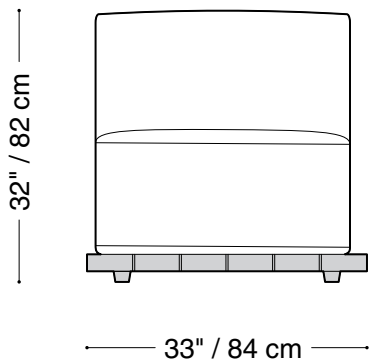

MONTAUK SOFA

Lewis Outdoor

Small platform Lounge Chair

Length 93" / 236 cm
Depth 33" / 84 cm
Height 32" / 82 cm

The Lewis Outdoor is composed of modular units. Multiple configurations are possible.