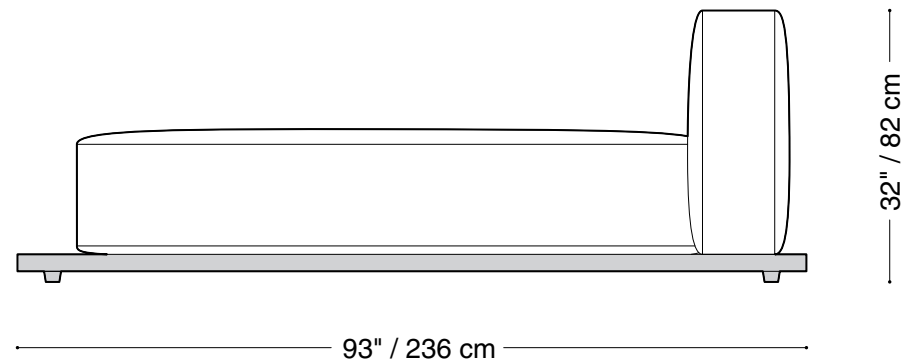

MONTAUK SOFA

Lewis Outdoor

Small platform Lounge Chair

Length 93" / 236 cm
Depth 33" / 84 cm
Height 32" / 82 cm

The Lewis Outdoor is composed of modular units. Multiple configurations are possible.