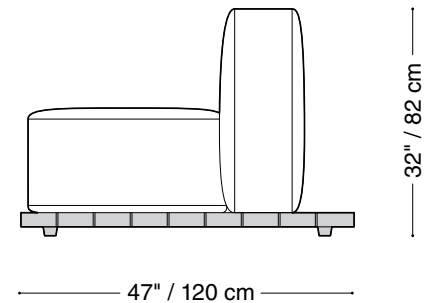

MONTAUK SOFA

Lewis Outdoor

Armless chair

Length 40" / 102 cm
Depth 47" / 120 cm
Height 32" / 82 cm

The Lewis Outdoor is composed of modular units. Multiple configurations are possible.