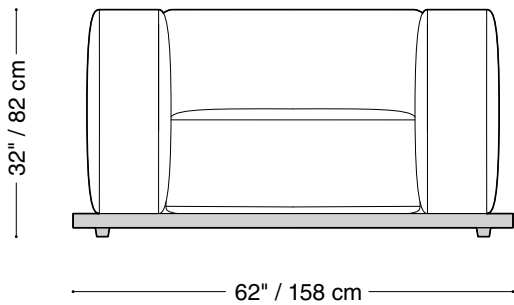

## One arm loveseat

Length 96" / 244 cm  
Depth 47" / 120 cm  
Height 32" / 82 cm

The Lewis Outdoor is composed of modular units. Multiple configurations are possible.

## Chair

Length 62" / 158 cm

Depth 47" / 120 cm

Height 32" / 82 cm

The Lewis Outdoor is composed of modular units. Multiple configurations are possible.