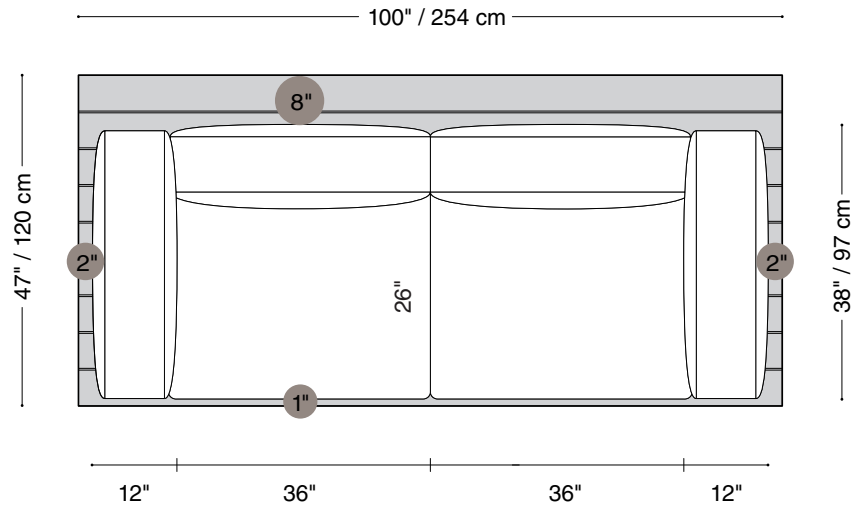

## Sofa

Length 134" / 341 cm

Depth 47" / 120 cm

Height 32" / 82 cm

The Lewis Outdoor is composed of modular units. Multiple configurations are possible.

## Loveseat

Length 100" / 254 cm  
Depth 47" / 120 cm  
Height 32" / 82 cm

The Lewis Outdoor is composed of modular units. Multiple configurations are possible.

## One arm loveseat

Length 96" / 244 cm  
Depth 47" / 120 cm  
Height 32" / 82 cm

The Lewis Outdoor is composed of modular units. Multiple configurations are possible.