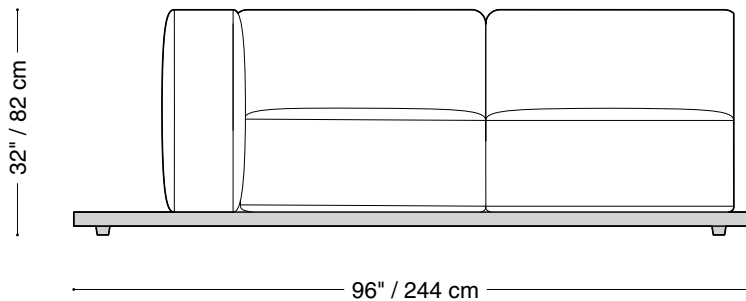

## Loveseat

Length 100" / 254 cm  
Depth 47" / 120 cm  
Height 32" / 82 cm

The Lewis Outdoor is composed of modular units. Multiple configurations are possible.

## One arm loveseat

Length 96" / 244 cm  
Depth 47" / 120 cm  
Height 32" / 82 cm

The Lewis Outdoor is composed of modular units. Multiple configurations are possible.