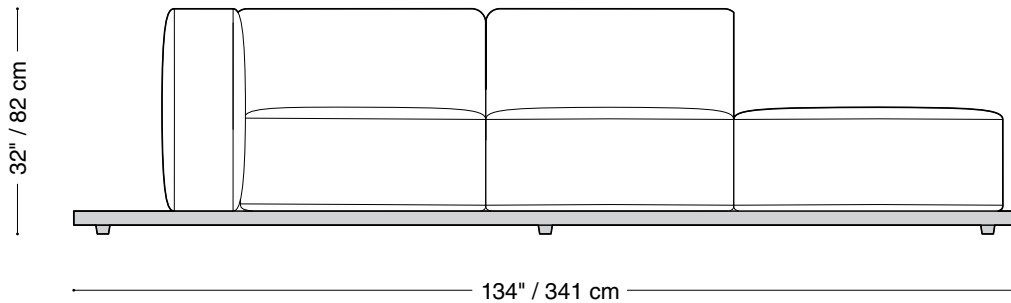

## Sofa

Length 134" / 341 cm

Depth 47" / 120 cm

Height 32" / 82 cm

The Lewis Outdoor is composed of modular units. Multiple configurations are possible.

## Loveseat

Length 100" / 254 cm  
Depth 47" / 120 cm  
Height 32" / 82 cm

The Lewis Outdoor is composed of modular units. Multiple configurations are possible.

## One arm loveseat

Length 96" / 244 cm  
Depth 47" / 120 cm  
Height 32" / 82 cm

The Lewis Outdoor is composed of modular units. Multiple configurations are possible.