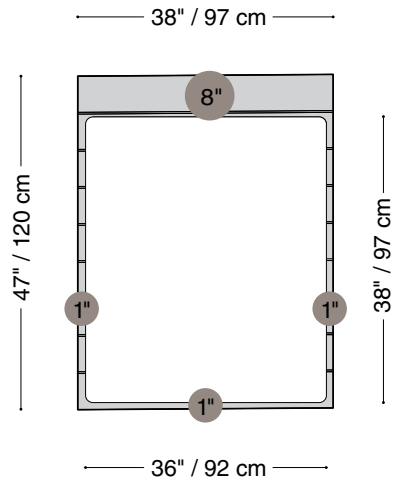

## Loveseat

Length 100" / 254 cm  
Depth 47" / 120 cm  
Height 32" / 82 cm

The Lewis Outdoor is composed of modular units. Multiple configurations are possible.

## One arm loveseat

Length 96" / 244 cm  
Depth 47" / 120 cm  
Height 32" / 82 cm

The Lewis Outdoor is composed of modular units. Multiple configurations are possible.

## Armless chair

Length 40" / 102 cm  
Depth 47" / 120 cm  
Height 32" / 82 cm

The Lewis Outdoor is composed of modular units. Multiple configurations are possible.

## Ottoman

Length 36" / 92 cm  
Depth 47" / 120 cm  
Height 16" / 41 cm

The Lewis Outdoor is composed of modular units. Multiple configurations are possible.