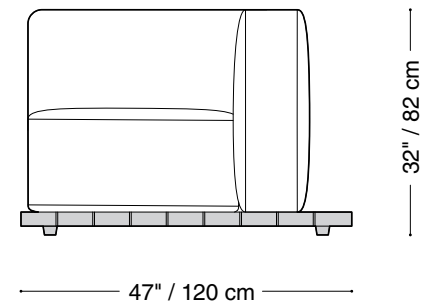

## Loveseat

Length 100" / 254 cm  
Depth 47" / 120 cm  
Height 32" / 82 cm

The Lewis Outdoor is composed of modular units. Multiple configurations are possible.

## One arm loveseat

Length 96" / 244 cm  
Depth 47" / 120 cm  
Height 32" / 82 cm

The Lewis Outdoor is composed of modular units. Multiple configurations are possible.