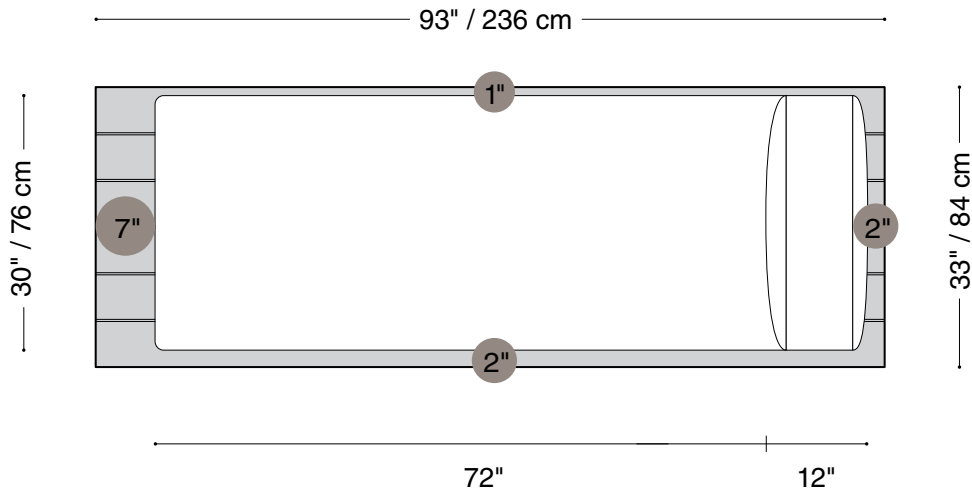

MONTAUK SOFA

Lewis Outdoor

Small platform Lounge Chair

Length 93" / 236 cm
Depth 33" / 84 cm
Height 32" / 82 cm

The Lewis Outdoor is composed of modular units. Multiple configurations are possible.