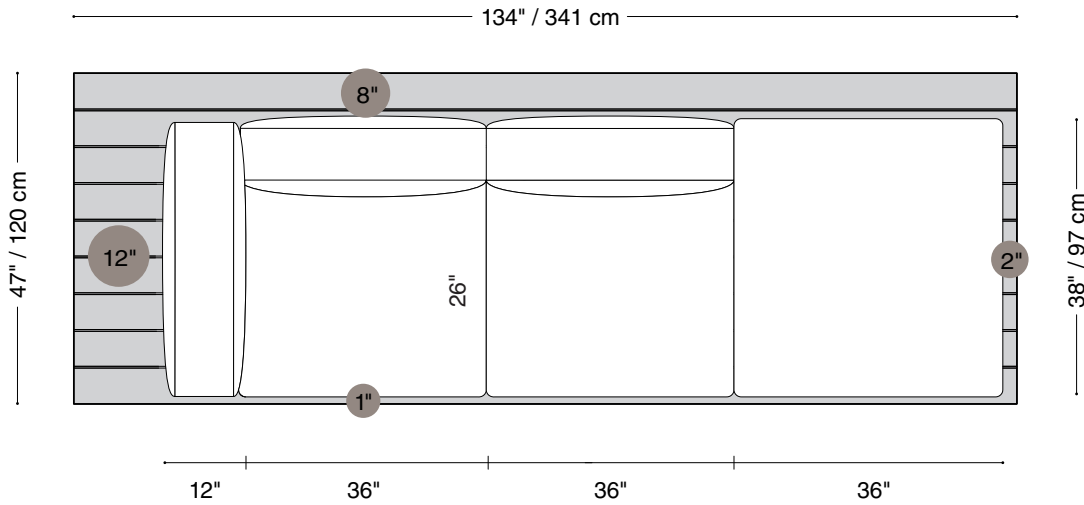

## Sofa

Length 134" / 341 cm

Depth 47" / 120 cm

Height 32" / 82 cm

The Lewis Outdoor is composed of modular units. Multiple configurations are possible.

## Loveseat

Length 100" / 254 cm  
Depth 47" / 120 cm  
Height 32" / 82 cm

The Lewis Outdoor is composed of modular units. Multiple configurations are possible.

## One arm loveseat

Length 96" / 244 cm  
Depth 47" / 120 cm  
Height 32" / 82 cm

The Lewis Outdoor is composed of modular units. Multiple configurations are possible.