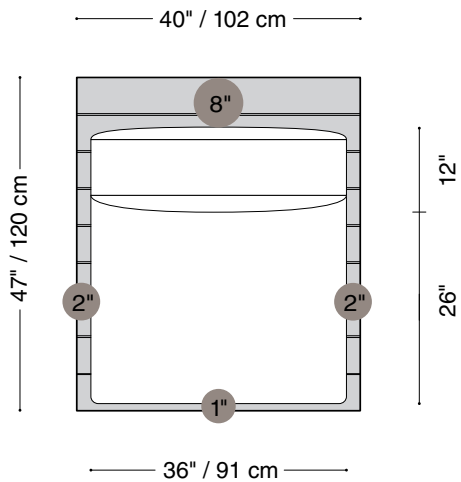

MONTAUK SOFA

Lewis Outdoor

Armless chair

Length 40" / 102 cm
Depth 47" / 120 cm
Height 32" / 82 cm

The Lewis Outdoor is composed of modular units. Multiple configurations are possible.