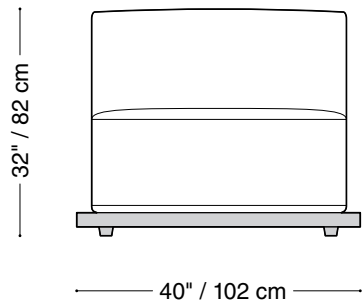

MONTAUK SOFA

Lewis Outdoor

Armless chair

Length 40" / 102 cm
Depth 47" / 120 cm
Height 32" / 82 cm

The Lewis Outdoor is composed of modular units. Multiple configurations are possible.