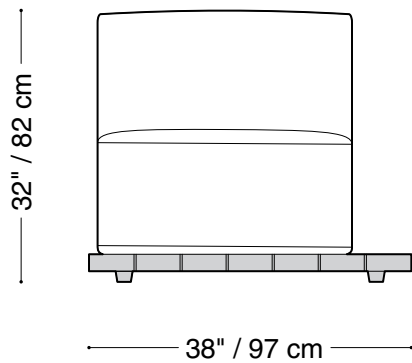

MONTAUK SOFA

Lewis Outdoor

Lounge Chair

Length 93" / 236 cm
Depth 38" / 97 cm
Height 32" / 82 cm

The Lewis Outdoor is composed of modular units. Multiple configurations are possible.