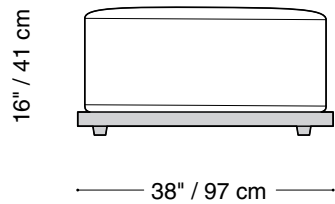

MONTAUK SOFA

Lewis Outdoor

Ottoman

Length 36" / 92 cm
Depth 47" / 120 cm
Height 16" / 41 cm

The Lewis Outdoor is composed of modular units. Multiple configurations are possible.