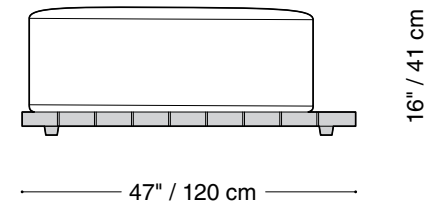

MONTAUK SOFA

Lewis Outdoor

Ottoman

Length 36" / 92 cm
Depth 47" / 120 cm
Height 16" / 41 cm

The Lewis Outdoor is composed of modular units. Multiple configurations are possible.