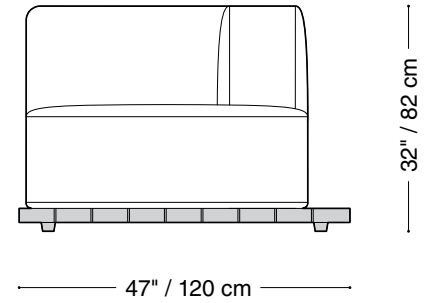

## Sofa

Length 134" / 341 cm

Depth 47" / 120 cm

Height 32" / 82 cm

The Lewis Outdoor is composed of modular units. Multiple configurations are possible.

## Loveseat

Length 100" / 254 cm  
Depth 47" / 120 cm  
Height 32" / 82 cm

The Lewis Outdoor is composed of modular units. Multiple configurations are possible.

## One arm loveseat

Length 96" / 244 cm  
Depth 47" / 120 cm  
Height 32" / 82 cm

The Lewis Outdoor is composed of modular units. Multiple configurations are possible.