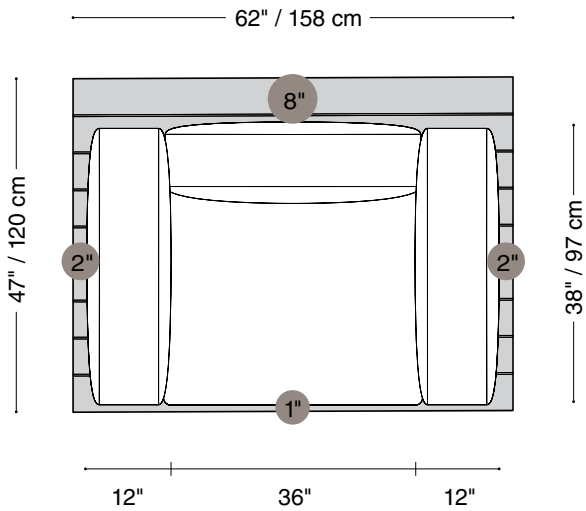

## One arm loveseat

Length 96" / 244 cm  
Depth 47" / 120 cm  
Height 32" / 82 cm

The Lewis Outdoor is composed of modular units. Multiple configurations are possible.

## Chair

Length 62" / 158 cm

Depth 47" / 120 cm

Height 32" / 82 cm

The Lewis Outdoor is composed of modular units. Multiple configurations are possible.