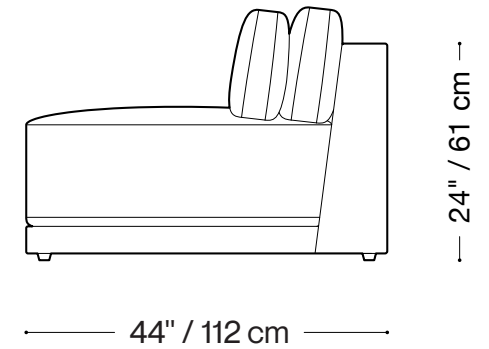

## Sofa (3 units)

Length 129" / 328 cm  
Depth 44" / 112 cm  
Height 24" / 61 cm

The Marcy sofa is composed of modular units and multiple configurations are possible.  
Custom finishes, fabrics, and leather are available.

## Loveseat (2 units)

Length 94" / 239 cm  
Depth 44" / 112 cm  
Height 24" / 61 cm

The Marcy sofa is composed of modular units and multiple configurations are possible.  
Custom finishes, fabrics, and leather are available.

## Armless Chair

Length 35" / 89 cm  
Depth 44" / 112 cm  
Height 24" / 61 cm

The Marcy sofa is composed of modular units and multiple configurations are possible.  
Custom finishes, fabrics, and leather are available.

## Sectional

Length 126" / 320 cm  
Depth 44" / 112 cm  
Height 24" / 61 cm

The Marcy sofa is composed of modular units and multiple configurations are possible.  
Custom finishes, fabrics, and leather are available.