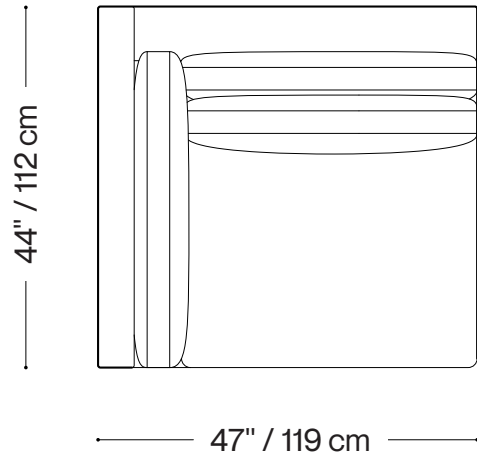

## Loveseat (2 units)

Length 94" / 239 cm  
Depth 44" / 112 cm  
Height 24" / 61 cm

The Marcy sofa is composed of modular units and multiple configurations are possible.  
Custom finishes, fabrics, and leather are available.

## Armless Chair

Length 35" / 89 cm  
Depth 44" / 112 cm  
Height 24" / 61 cm

The Marcy sofa is composed of modular units and multiple configurations are possible.  
Custom finishes, fabrics, and leather are available.

## One Arm Chair (left or right)

Length 47" / 119 cm  
Depth 44" / 112 cm  
Height 24" / 61 cm

The Marcy sofa is composed of modular units and multiple configurations are possible.  
Custom finishes, fabrics, and leather are available.

— 24" / 61 cm —

126" / 320 cm

126" / 320 cm

126" / 320 cm