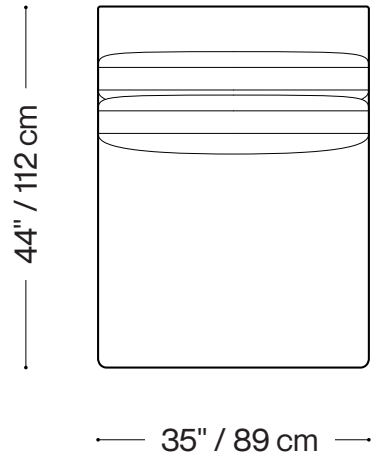

## Sofa (3 units)

Length 129" / 328 cm  
Depth 44" / 112 cm  
Height 24" / 61 cm

The Marcy sofa is composed of modular units and multiple configurations are possible.  
Custom finishes, fabrics, and leather are available.

## Loveseat (2 units)

Length 94" / 239 cm  
Depth 44" / 112 cm  
Height 24" / 61 cm

The Marcy sofa is composed of modular units and multiple configurations are possible.  
Custom finishes, fabrics, and leather are available.

## Armless Chair

Length 35" / 89 cm  
Depth 44" / 112 cm  
Height 24" / 61 cm

The Marcy sofa is composed of modular units and multiple configurations are possible.  
Custom finishes, fabrics, and leather are available.

— 24" / 61 cm —

126" / 320 cm

126" / 320 cm

126" / 320 cm