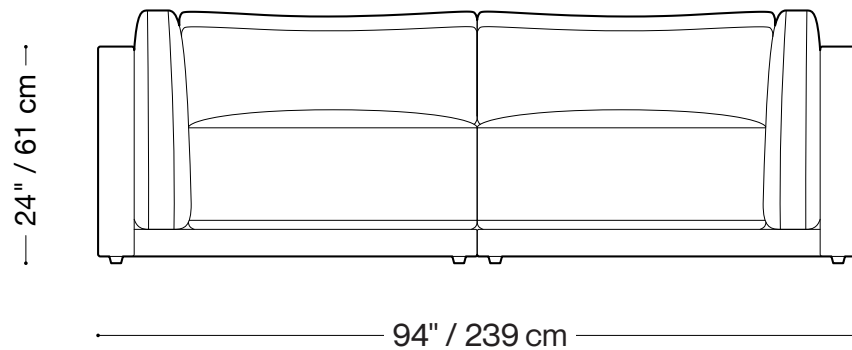

## Sofa (3 units)

Length 129" / 328 cm  
Depth 44" / 112 cm  
Height 24" / 61 cm

The Marcy sofa is composed of modular units and multiple configurations are possible.  
Custom finishes, fabrics, and leather are available.

## Loveseat (2 units)

Length 94" / 239 cm  
Depth 44" / 112 cm  
Height 24" / 61 cm

The Marcy sofa is composed of modular units and multiple configurations are possible.  
Custom finishes, fabrics, and leather are available.

## Armless Chair

Length 35" / 89 cm  
Depth 44" / 112 cm  
Height 24" / 61 cm

The Marcy sofa is composed of modular units and multiple configurations are possible.  
Custom finishes, fabrics, and leather are available.

## Sectional

Length 126" / 320 cm  
Depth 44" / 112 cm  
Height 24" / 61 cm

The Marcy sofa is composed of modular units and multiple configurations are possible.  
Custom finishes, fabrics, and leather are available.