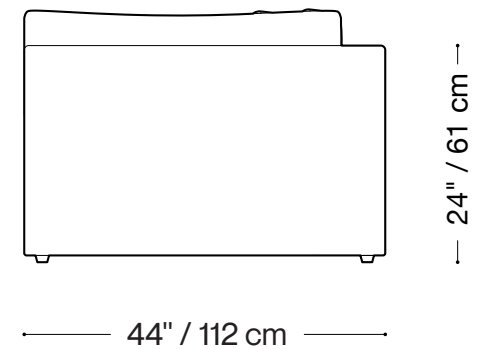

MONTAUK SOFA

Marcy

Chair

Length 59" / 150 cm
Depth 40" / 102 cm
Height 24" / 61 cm

The Marcy sofa is composed of modular units and multiple configurations are possible.
Custom finishes, fabrics, and leather are available.