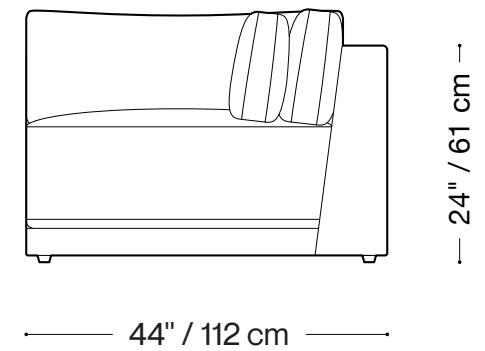

## Loveseat (2 units)

Length 94" / 239 cm  
Depth 44" / 112 cm  
Height 24" / 61 cm

The Marcy sofa is composed of modular units and multiple configurations are possible.  
Custom finishes, fabrics, and leather are available.

## Armless Chair

Length 35" / 89 cm  
Depth 44" / 112 cm  
Height 24" / 61 cm

The Marcy sofa is composed of modular units and multiple configurations are possible.  
Custom finishes, fabrics, and leather are available.

## One Arm Chair (left or right)

Length 47" / 119 cm  
Depth 44" / 112 cm  
Height 24" / 61 cm

The Marcy sofa is composed of modular units and multiple configurations are possible.  
Custom finishes, fabrics, and leather are available.

## Sectional

Length 126" / 320 cm  
Depth 44" / 112 cm  
Height 24" / 61 cm

The Marcy sofa is composed of modular units and multiple configurations are possible.  
Custom finishes, fabrics, and leather are available.