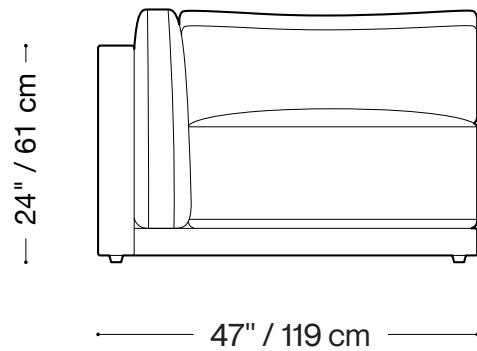

## Loveseat (2 units)

Length 94" / 239 cm  
Depth 44" / 112 cm  
Height 24" / 61 cm

The Marcy sofa is composed of modular units and multiple configurations are possible.  
Custom finishes, fabrics, and leather are available.

## Armless Chair

Length 35" / 89 cm  
Depth 44" / 112 cm  
Height 24" / 61 cm

The Marcy sofa is composed of modular units and multiple configurations are possible.  
Custom finishes, fabrics, and leather are available.

## One Arm Chair (left or right)

Length 47" / 119 cm  
Depth 44" / 112 cm  
Height 24" / 61 cm

The Marcy sofa is composed of modular units and multiple configurations are possible.  
Custom finishes, fabrics, and leather are available.

## Sectional

Length 126" / 320 cm  
Depth 44" / 112 cm  
Height 24" / 61 cm

The Marcy sofa is composed of modular units and multiple configurations are possible.  
Custom finishes, fabrics, and leather are available.