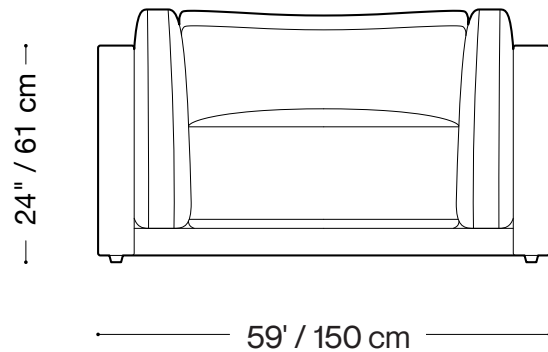

## Armless Chair

Length 35" / 89 cm  
Depth 44" / 112 cm  
Height 24" / 61 cm

The Marcy sofa is composed of modular units and multiple configurations are possible.  
Custom finishes, fabrics, and leather are available.

## One Arm Chair (left or right)

Length 47" / 119 cm  
Depth 44" / 112 cm  
Height 24" / 61 cm

The Marcy sofa is composed of modular units and multiple configurations are possible.  
Custom finishes, fabrics, and leather are available.

## Chair

Length 59" / 150 cm  
Depth 40" / 102 cm  
Height 24" / 61 cm

The Marcy sofa is composed of modular units and multiple configurations are possible.  
Custom finishes, fabrics, and leather are available.

## Sectional

Length 126" / 320 cm  
Depth 44" / 112 cm  
Height 24" / 61 cm

The Marcy sofa is composed of modular units and multiple configurations are possible.  
Custom finishes, fabrics, and leather are available.