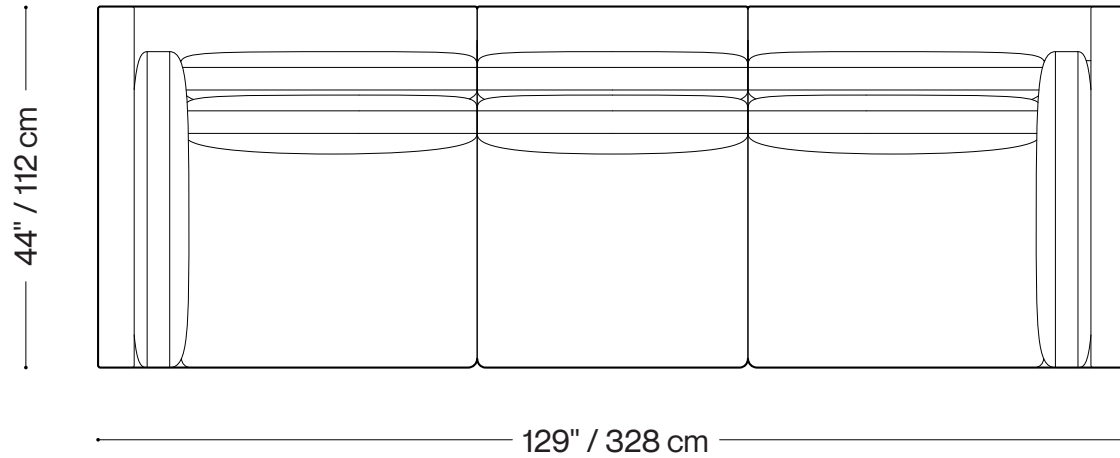

## Sofa (3 units)

Length 129" / 328 cm  
Depth 44" / 112 cm  
Height 24" / 61 cm

The Marcy sofa is composed of modular units and multiple configurations are possible.  
Custom finishes, fabrics, and leather are available.

## Loveseat (2 units)

Length 94" / 239 cm  
Depth 44" / 112 cm  
Height 24" / 61 cm

The Marcy sofa is composed of modular units and multiple configurations are possible.  
Custom finishes, fabrics, and leather are available.

## Sectional

Length 126" / 320 cm  
Depth 44" / 112 cm  
Height 24" / 61 cm

The Marcy sofa is composed of modular units and multiple configurations are possible.  
Custom finishes, fabrics, and leather are available.

— 24" / 61 cm —

126" / 320 cm

126" / 320 cm

126" / 320 cm