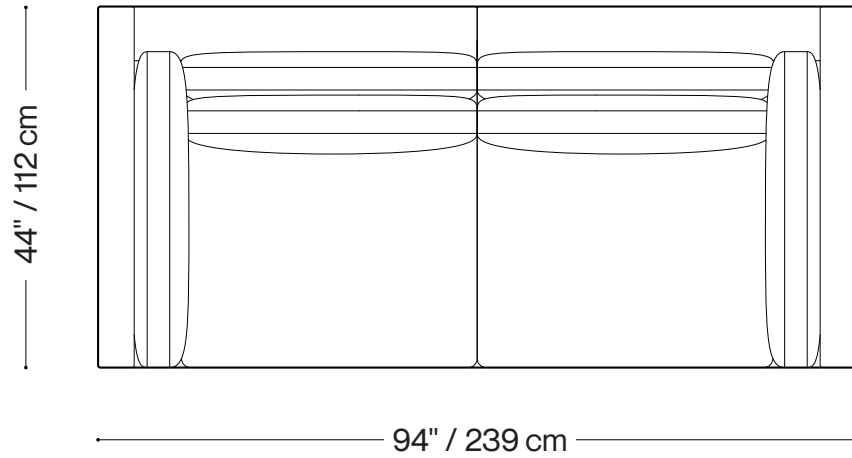

## Sofa (3 units)

Length 129" / 328 cm  
Depth 44" / 112 cm  
Height 24" / 61 cm

The Marcy sofa is composed of modular units and multiple configurations are possible.  
Custom finishes, fabrics, and leather are available.

## Loveseat (2 units)

Length 94" / 239 cm  
Depth 44" / 112 cm  
Height 24" / 61 cm

The Marcy sofa is composed of modular units and multiple configurations are possible.  
Custom finishes, fabrics, and leather are available.