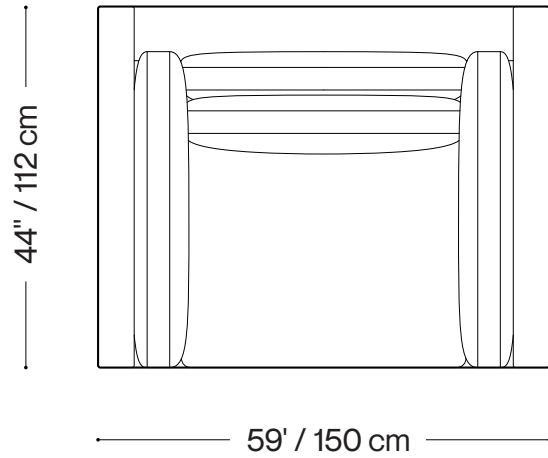

## Armless Chair

Length 35" / 89 cm  
Depth 44" / 112 cm  
Height 24" / 61 cm

The Marcy sofa is composed of modular units and multiple configurations are possible.  
Custom finishes, fabrics, and leather are available.

## One Arm Chair (left or right)

Length 47" / 119 cm  
Depth 44" / 112 cm  
Height 24" / 61 cm

The Marcy sofa is composed of modular units and multiple configurations are possible.  
Custom finishes, fabrics, and leather are available.

## Chair

Length 59" / 150 cm  
Depth 40" / 102 cm  
Height 24" / 61 cm

The Marcy sofa is composed of modular units and multiple configurations are possible.  
Custom finishes, fabrics, and leather are available.