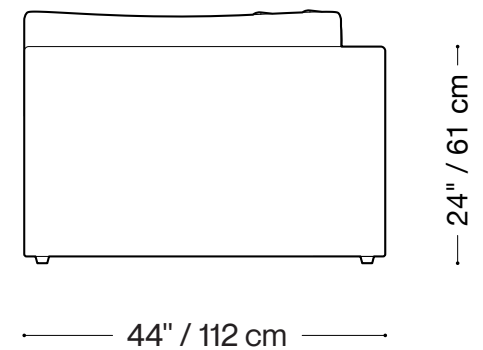

## Sofa (3 units)

Length 129" / 328 cm  
Depth 44" / 112 cm  
Height 24" / 61 cm

The Marcy sofa is composed of modular units and multiple configurations are possible.  
Custom finishes, fabrics, and leather are available.

## Loveseat (2 units)

Length 94" / 239 cm  
Depth 44" / 112 cm  
Height 24" / 61 cm

The Marcy sofa is composed of modular units and multiple configurations are possible.  
Custom finishes, fabrics, and leather are available.