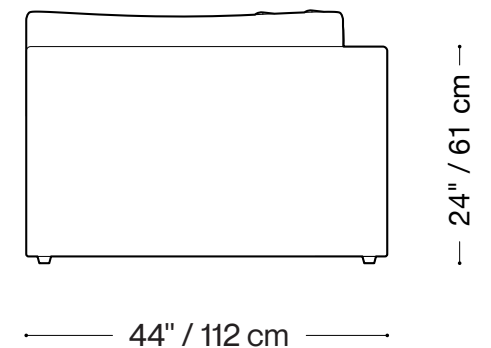

## Sofa (3 units)

Length 129" / 328 cm  
Depth 44" / 112 cm  
Height 24" / 61 cm

The Marcy sofa is composed of modular units and multiple configurations are possible.  
Custom finishes, fabrics, and leather are available.

## Loveseat (2 units)

Length 94" / 239 cm  
Depth 44" / 112 cm  
Height 24" / 61 cm

The Marcy sofa is composed of modular units and multiple configurations are possible.  
Custom finishes, fabrics, and leather are available.