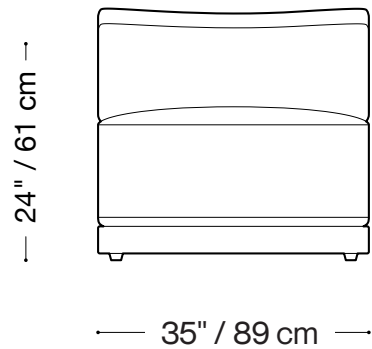

## Sofa (3 units)

Length 129" / 328 cm  
Depth 44" / 112 cm  
Height 24" / 61 cm

The Marcy sofa is composed of modular units and multiple configurations are possible.  
Custom finishes, fabrics, and leather are available.

## Loveseat (2 units)

Length 94" / 239 cm  
Depth 44" / 112 cm  
Height 24" / 61 cm

The Marcy sofa is composed of modular units and multiple configurations are possible.  
Custom finishes, fabrics, and leather are available.

## Armless Chair

Length 35" / 89 cm  
Depth 44" / 112 cm  
Height 24" / 61 cm

The Marcy sofa is composed of modular units and multiple configurations are possible.  
Custom finishes, fabrics, and leather are available.