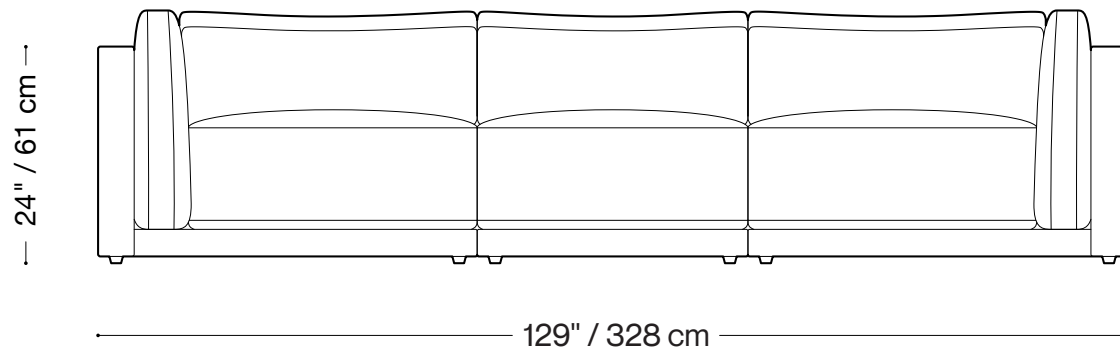

## Sofa (3 units)

Length 129" / 328 cm  
Depth 44" / 112 cm  
Height 24" / 61 cm

The Marcy sofa is composed of modular units and multiple configurations are possible.  
Custom finishes, fabrics, and leather are available.

## Loveseat (2 units)

Length 94" / 239 cm  
Depth 44" / 112 cm  
Height 24" / 61 cm

The Marcy sofa is composed of modular units and multiple configurations are possible.  
Custom finishes, fabrics, and leather are available.

## One Arm Chair (left or right)

Length 47" / 119 cm  
Depth 44" / 112 cm  
Height 24" / 61 cm

The Marcy sofa is composed of modular units and multiple configurations are possible.  
Custom finishes, fabrics, and leather are available.

## Sectional

Length 126" / 320 cm  
Depth 44" / 112 cm  
Height 24" / 61 cm

The Marcy sofa is composed of modular units and multiple configurations are possible.  
Custom finishes, fabrics, and leather are available.