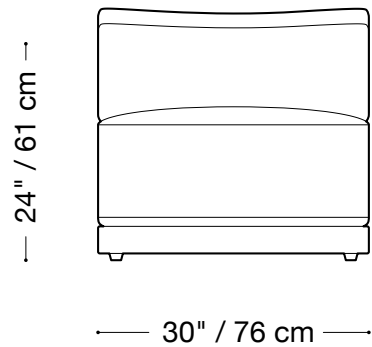

MONTAUK SOFA

Marcy

MONTAUK SOFA

Marcy

Sofa

Length 114" / 290 cm
Depth 40" / 102 cm
Height 24" / 61 cm

The Marcy sofa is composed of modular units and multiple configurations are possible.
Custom finishes, fabrics, and leather are available.

MONTAUK SOFA

Marcy

Loveseat

Length 84" / 214 cm
Depth 40" / 102 cm
Height 24" / 61 cm

The Marcy sofa is composed of modular units and multiple configurations are possible.
Custom finishes, fabrics, and leather are available.

MONTAUK SOFA

Marcy

Armless Chair

Length 30" / 76 cm
Depth 40" / 102 cm
Height 24" / 61 cm

The Marcy sofa is composed of modular units and multiple configurations are possible.
Custom finishes, fabrics, and leather are available.

MONTAUK SOFA

Marcy

One Arm Chair (left or right)

Length 42" / 107 cm
Depth 40" / 102 cm
Height 24" / 61 cm

The Marcy sofa is composed of modular units and multiple configurations are possible.
Custom finishes, fabrics, and leather are available.