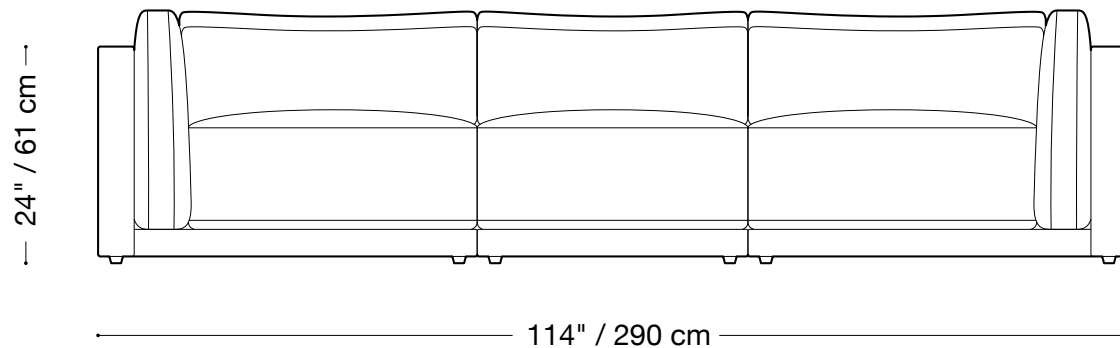

MONTAUK SOFA

Marcy

MONTAUK SOFA

Marcy

Sofa

Length 114" / 290 cm
Depth 40" / 102 cm
Height 24" / 61 cm

The Marcy sofa is composed of modular units and multiple configurations are possible.
Custom finishes, fabrics, and leather are available.

MONTAUK SOFA

Marcy

Loveseat

Length 84" / 214 cm
Depth 40" / 102 cm
Height 24" / 61 cm

The Marcy sofa is composed of modular units and multiple configurations are possible.
Custom finishes, fabrics, and leather are available.

MONTAUK SOFA

Marcy

Armless Chair

Length 30" / 76 cm
Depth 40" / 102 cm
Height 24" / 61 cm

The Marcy sofa is composed of modular units and multiple configurations are possible.
Custom finishes, fabrics, and leather are available.

MONTAUK SOFA

Marcy

One Arm Chair (left or right)

Length 42" / 107 cm
Depth 40" / 102 cm
Height 24" / 61 cm

The Marcy sofa is composed of modular units and multiple configurations are possible.
Custom finishes, fabrics, and leather are available.