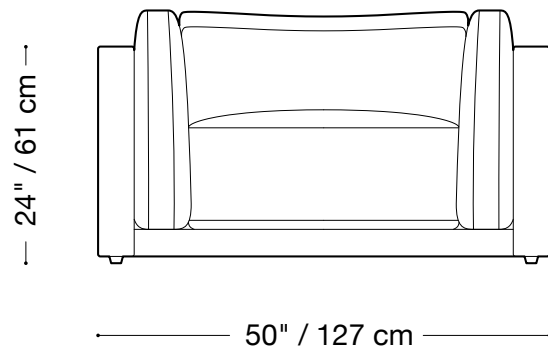

MONTAUK SOFA

Marcy

Armless Chair

Length 30" / 76 cm
Depth 40" / 102 cm
Height 24" / 61 cm

The Marcy sofa is composed of modular units and multiple configurations are possible.
Custom finishes, fabrics, and leather are available.

MONTAUK SOFA

Marcy

One Arm Chair (left or right)

Length 42" / 107 cm
Depth 40" / 102 cm
Height 24" / 61 cm

The Marcy sofa is composed of modular units and multiple configurations are possible.
Custom finishes, fabrics, and leather are available.

MONTAUK SOFA

Marcy

Chair

Length 50" / 127 cm
Depth 40" / 102 cm
Height 24" / 61 cm

The Marcy sofa is composed of modular units and multiple configurations are possible.
Custom finishes, fabrics, and leather are available.

MONTAUK SOFA

Marcy

Sectional

Length 112" / 285 cm
Depth 40" / 102 cm
Height 24" / 61 cm

The Marcy sofa is composed of modular units and multiple configurations are possible. Custom finishes, fabrics, and leather are available.