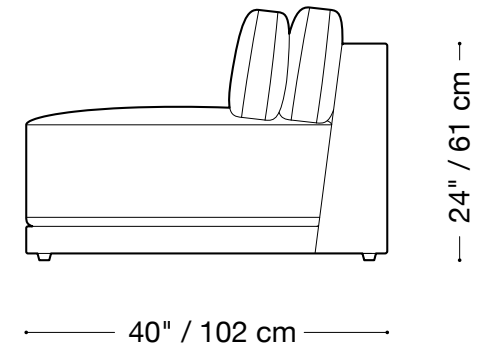

MONTAUK SOFA

Marcy

MONTAUK SOFA

Marcy

Sofa

Length 114" / 290 cm
Depth 40" / 102 cm
Height 24" / 61 cm

The Marcy sofa is composed of modular units and multiple configurations are possible.
Custom finishes, fabrics, and leather are available.

MONTAUK SOFA

Marcy

Loveseat

Length 84" / 214 cm
Depth 40" / 102 cm
Height 24" / 61 cm

The Marcy sofa is composed of modular units and multiple configurations are possible.
Custom finishes, fabrics, and leather are available.

MONTAUK SOFA

Marcy

Armless Chair

Length 30" / 76 cm
Depth 40" / 102 cm
Height 24" / 61 cm

The Marcy sofa is composed of modular units and multiple configurations are possible.
Custom finishes, fabrics, and leather are available.

MONTAUK SOFA

Marcy

One Arm Chair (left or right)

Length 42" / 107 cm
Depth 40" / 102 cm
Height 24" / 61 cm

The Marcy sofa is composed of modular units and multiple configurations are possible.
Custom finishes, fabrics, and leather are available.