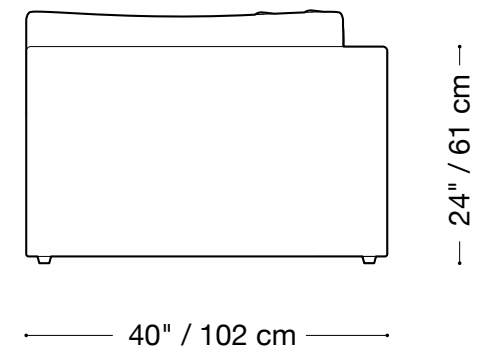

MONTAUK SOFA

Marcy

MONTAUK SOFA

Marcy

Sofa

Length 114" / 290 cm
Depth 40" / 102 cm
Height 24" / 61 cm

The Marcy sofa is composed of modular units and multiple configurations are possible.
Custom finishes, fabrics, and leather are available.

MONTAUK SOFA

Marcy

Loveseat

Length 84" / 214 cm
Depth 40" / 102 cm
Height 24" / 61 cm

The Marcy sofa is composed of modular units and multiple configurations are possible.
Custom finishes, fabrics, and leather are available.

MONTAUK SOFA

Marcy

Armless Chair

Length 30" / 76 cm
Depth 40" / 102 cm
Height 24" / 61 cm

The Marcy sofa is composed of modular units and multiple configurations are possible.
Custom finishes, fabrics, and leather are available.

— 24" / 61 cm —

— 112" / 285 cm —

112" / 285 cm

— 112" / 285 cm —