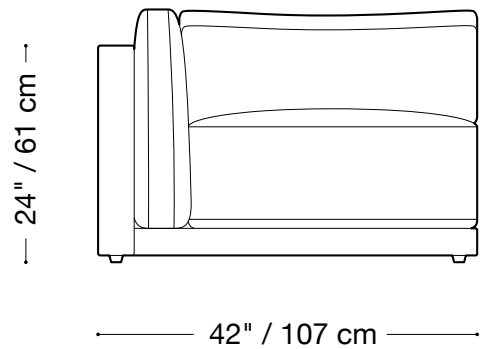

MONTAUK SOFA

Marcy

Loveseat

Length 84" / 214 cm
Depth 40" / 102 cm
Height 24" / 61 cm

The Marcy sofa is composed of modular units and multiple configurations are possible.
Custom finishes, fabrics, and leather are available.

MONTAUK SOFA

Marcy

Armless Chair

Length 30" / 76 cm
Depth 40" / 102 cm
Height 24" / 61 cm

The Marcy sofa is composed of modular units and multiple configurations are possible.
Custom finishes, fabrics, and leather are available.

MONTAUK SOFA

Marcy

One Arm Chair (left or right)

Length 42" / 107 cm
Depth 40" / 102 cm
Height 24" / 61 cm

The Marcy sofa is composed of modular units and multiple configurations are possible.
Custom finishes, fabrics, and leather are available.

MONTAUK SOFA

Marcy

Sectional

Length 112" / 285 cm
Depth 40" / 102 cm
Height 24" / 61 cm

The Marcy sofa is composed of modular units and multiple configurations are possible. Custom finishes, fabrics, and leather are available.