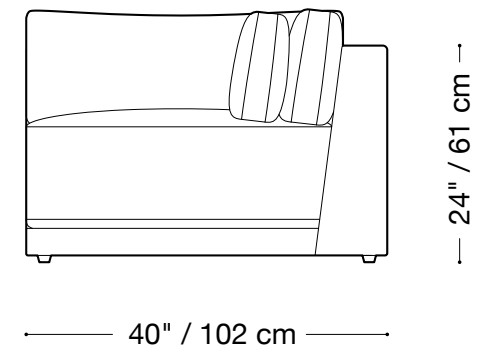

MONTAUK SOFA

Marcy

Loveseat

Length 84" / 214 cm
Depth 40" / 102 cm
Height 24" / 61 cm

The Marcy sofa is composed of modular units and multiple configurations are possible.
Custom finishes, fabrics, and leather are available.

MONTAUK SOFA

Marcy

Armless Chair

Length 30" / 76 cm
Depth 40" / 102 cm
Height 24" / 61 cm

The Marcy sofa is composed of modular units and multiple configurations are possible.
Custom finishes, fabrics, and leather are available.

MONTAUK SOFA

Marcy

One Arm Chair (left or right)

Length 42" / 107 cm
Depth 40" / 102 cm
Height 24" / 61 cm

The Marcy sofa is composed of modular units and multiple configurations are possible.
Custom finishes, fabrics, and leather are available.

MONTAUK SOFA

Marcy

Sectional

Length 112" / 285 cm
Depth 40" / 102 cm
Height 24" / 61 cm

The Marcy sofa is composed of modular units and multiple configurations are possible. Custom finishes, fabrics, and leather are available.