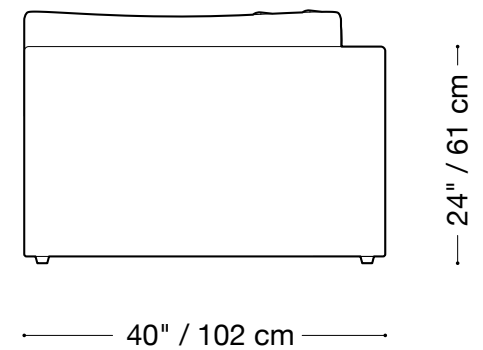

MONTAUK SOFA

Marcy

MONTAUK SOFA

Marcy

Sofa

Length 114" / 290 cm
Depth 40" / 102 cm
Height 24" / 61 cm

The Marcy sofa is composed of modular units and multiple configurations are possible.
Custom finishes, fabrics, and leather are available.

MONTAUK SOFA

Marcy

Loveseat

Length 84" / 214 cm
Depth 40" / 102 cm
Height 24" / 61 cm

The Marcy sofa is composed of modular units and multiple configurations are possible.
Custom finishes, fabrics, and leather are available.

MONTAUK SOFA

Marcy

Armless Chair

Length 30" / 76 cm
Depth 40" / 102 cm
Height 24" / 61 cm

The Marcy sofa is composed of modular units and multiple configurations are possible.
Custom finishes, fabrics, and leather are available.

— 24" / 61 cm —

— 112" / 285 cm —

112" / 285 cm

— 112" / 285 cm —