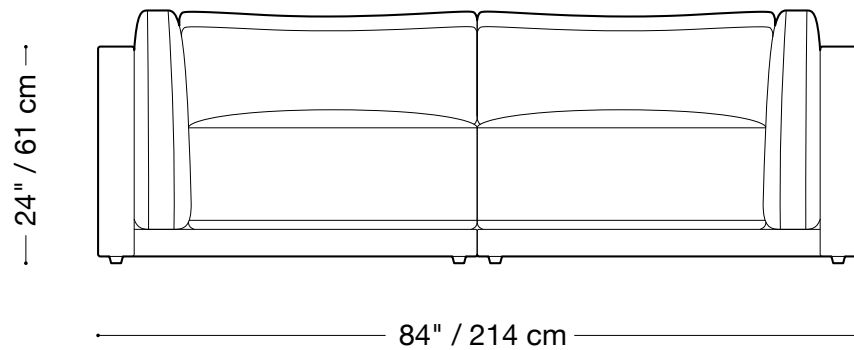

MONTAUK SOFA

Marcy

MONTAUK SOFA

Marcy

Sofa

Length 114" / 290 cm
Depth 40" / 102 cm
Height 24" / 61 cm

The Marcy sofa is composed of modular units and multiple configurations are possible.
Custom finishes, fabrics, and leather are available.

MONTAUK SOFA

Marcy

Loveseat

Length 84" / 214 cm
Depth 40" / 102 cm
Height 24" / 61 cm

The Marcy sofa is composed of modular units and multiple configurations are possible.
Custom finishes, fabrics, and leather are available.

MONTAUK SOFA

Marcy

Armless Chair

Length 30" / 76 cm
Depth 40" / 102 cm
Height 24" / 61 cm

The Marcy sofa is composed of modular units and multiple configurations are possible.
Custom finishes, fabrics, and leather are available.

MONTAUK SOFA

Marcy

Sectional

Length 112" / 285 cm
Depth 40" / 102 cm
Height 24" / 61 cm

The Marcy sofa is composed of modular units and multiple configurations are possible. Custom finishes, fabrics, and leather are available.