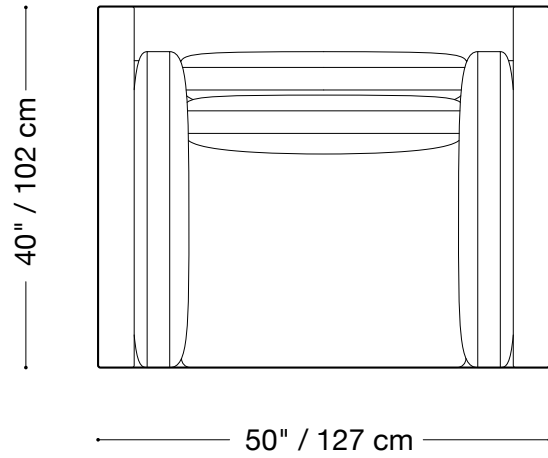

MONTAUK SOFA

Marcy

One Arm Chair (left or right)

Length 42" / 107 cm
Depth 40" / 102 cm
Height 24" / 61 cm

The Marcy sofa is composed of modular units and multiple configurations are possible.
Custom finishes, fabrics, and leather are available.

MONTAUK SOFA

Marcy

Chair

Length 50" / 127 cm
Depth 40" / 102 cm
Height 24" / 61 cm

The Marcy sofa is composed of modular units and multiple configurations are possible.
Custom finishes, fabrics, and leather are available.

MONTAUK SOFA

Marcy

Sectional

Length 112" / 285 cm
Depth 40" / 102 cm
Height 24" / 61 cm

The Marcy sofa is composed of modular units and multiple configurations are possible. Custom finishes, fabrics, and leather are available.

— 24" / 61 cm —

— 112" / 285 cm —

112" / 285 cm

— 112" / 285 cm —