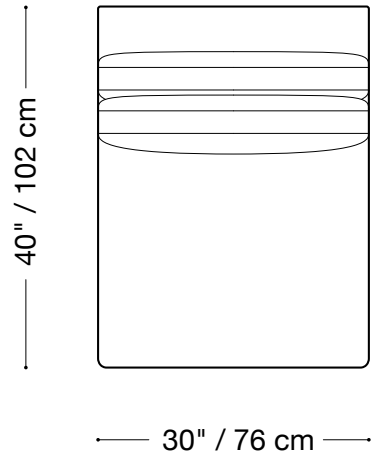

MONTAUK SOFA

Marcy

MONTAUK SOFA

Marcy

Sofa

Length 114" / 290 cm
Depth 40" / 102 cm
Height 24" / 61 cm

The Marcy sofa is composed of modular units and multiple configurations are possible.
Custom finishes, fabrics, and leather are available.

MONTAUK SOFA

Marcy

Loveseat

Length 84" / 214 cm
Depth 40" / 102 cm
Height 24" / 61 cm

The Marcy sofa is composed of modular units and multiple configurations are possible.
Custom finishes, fabrics, and leather are available.

MONTAUK SOFA

Marcy

Armless Chair

Length 30" / 76 cm
Depth 40" / 102 cm
Height 24" / 61 cm

The Marcy sofa is composed of modular units and multiple configurations are possible.
Custom finishes, fabrics, and leather are available.

— 24" / 61 cm —

— 112" / 285 cm —

112" / 285 cm

— 112" / 285 cm —