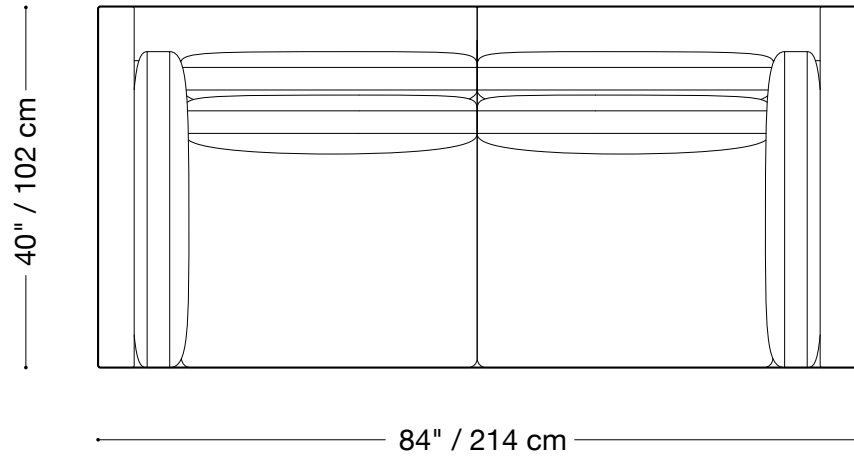

MONTAUK SOFA

Marcy

MONTAUK SOFA

Marcy

Sofa

Length 114" / 290 cm
Depth 40" / 102 cm
Height 24" / 61 cm

The Marcy sofa is composed of modular units and multiple configurations are possible.
Custom finishes, fabrics, and leather are available.

MONTAUK SOFA

Marcy

Loveseat

Length 84" / 214 cm
Depth 40" / 102 cm
Height 24" / 61 cm

The Marcy sofa is composed of modular units and multiple configurations are possible.
Custom finishes, fabrics, and leather are available.

MONTAUK SOFA

Marcy

Armless Chair

Length 30" / 76 cm
Depth 40" / 102 cm
Height 24" / 61 cm

The Marcy sofa is composed of modular units and multiple configurations are possible.
Custom finishes, fabrics, and leather are available.

— 24" / 61 cm —

— 112" / 285 cm —

112" / 285 cm

— 112" / 285 cm —