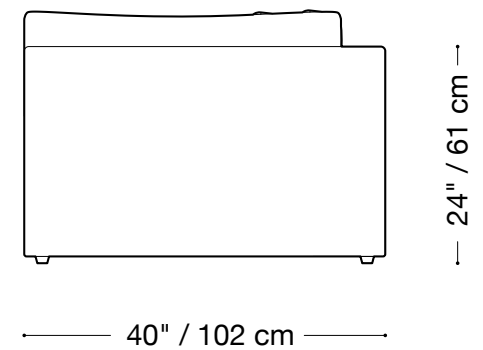

MONTAUK SOFA

Marcy

Armless Chair

Length 30" / 76 cm
Depth 40" / 102 cm
Height 24" / 61 cm

The Marcy sofa is composed of modular units and multiple configurations are possible.
Custom finishes, fabrics, and leather are available.

MONTAUK SOFA

Marcy

One Arm Chair (left or right)

Length 42" / 107 cm
Depth 40" / 102 cm
Height 24" / 61 cm

The Marcy sofa is composed of modular units and multiple configurations are possible.
Custom finishes, fabrics, and leather are available.

MONTAUK SOFA

Marcy

Chair

Length 50" / 127 cm
Depth 40" / 102 cm
Height 24" / 61 cm

The Marcy sofa is composed of modular units and multiple configurations are possible.
Custom finishes, fabrics, and leather are available.

MONTAUK SOFA

Marcy

Sectional

Length 112" / 285 cm
Depth 40" / 102 cm
Height 24" / 61 cm

The Marcy sofa is composed of modular units and multiple configurations are possible. Custom finishes, fabrics, and leather are available.