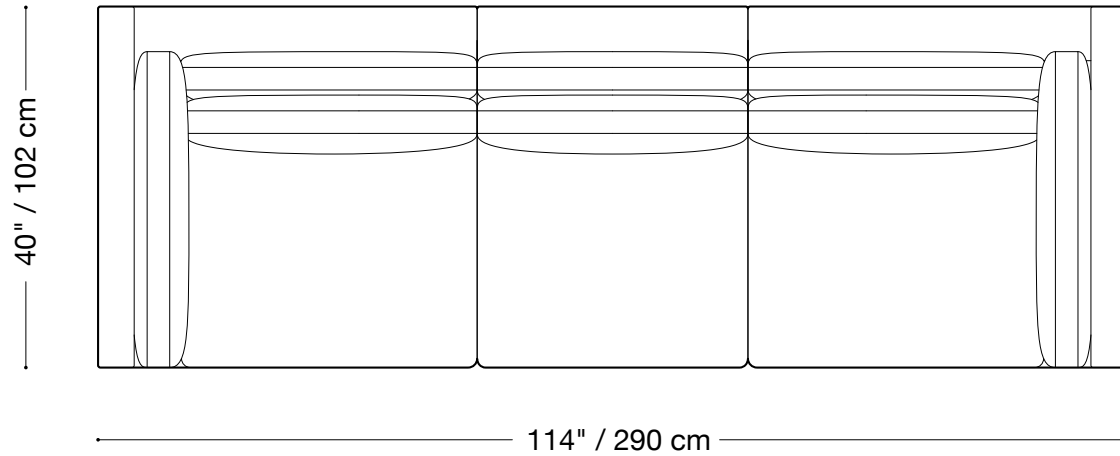

MONTAUK SOFA

Marcy

MONTAUK SOFA

Marcy

Sofa

Length 114" / 290 cm
Depth 40" / 102 cm
Height 24" / 61 cm

The Marcy sofa is composed of modular units and multiple configurations are possible.
Custom finishes, fabrics, and leather are available.

MONTAUK SOFA

Marcy

Loveseat

Length 84" / 214 cm
Depth 40" / 102 cm
Height 24" / 61 cm

The Marcy sofa is composed of modular units and multiple configurations are possible.
Custom finishes, fabrics, and leather are available.

MONTAUK SOFA

Marcy

Armless Chair

Length 30" / 76 cm
Depth 40" / 102 cm
Height 24" / 61 cm

The Marcy sofa is composed of modular units and multiple configurations are possible.
Custom finishes, fabrics, and leather are available.

MONTAUK SOFA

Marcy

Sectional

Length 112" / 285 cm
Depth 40" / 102 cm
Height 24" / 61 cm

The Marcy sofa is composed of modular units and multiple configurations are possible. Custom finishes, fabrics, and leather are available.