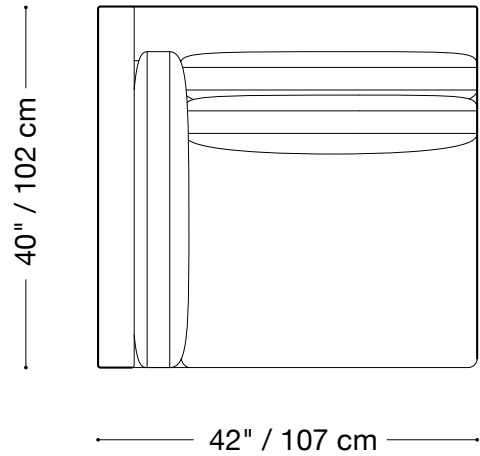

MONTAUK SOFA

Marcy

Loveseat

Length 84" / 214 cm
Depth 40" / 102 cm
Height 24" / 61 cm

The Marcy sofa is composed of modular units and multiple configurations are possible.
Custom finishes, fabrics, and leather are available.

MONTAUK SOFA

Marcy

Armless Chair

Length 30" / 76 cm
Depth 40" / 102 cm
Height 24" / 61 cm

The Marcy sofa is composed of modular units and multiple configurations are possible.
Custom finishes, fabrics, and leather are available.

MONTAUK SOFA

Marcy

One Arm Chair (left or right)

Length 42" / 107 cm
Depth 40" / 102 cm
Height 24" / 61 cm

The Marcy sofa is composed of modular units and multiple configurations are possible.
Custom finishes, fabrics, and leather are available.

MONTAUK SOFA

Marcy

Sectional

Length 112" / 285 cm
Depth 40" / 102 cm
Height 24" / 61 cm

The Marcy sofa is composed of modular units and multiple configurations are possible. Custom finishes, fabrics, and leather are available.