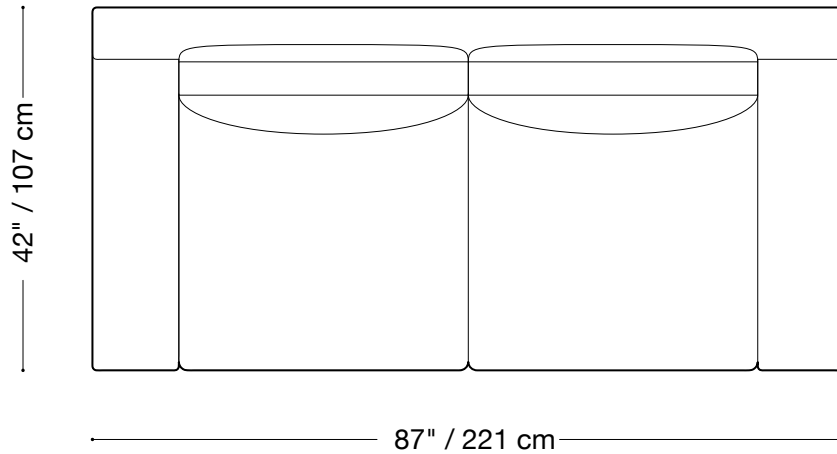

## Chair

Length 61" / 155 cm

Depth 40" / 102 cm

Height 30" / 76 cm

Available in custom sizes to fit your apartment in both leather and fabric.

## Queen sleeper

Length 87" / 221 cm

Depth 42" / 107 cm

Height 30" / 76 cm

Available in custom sizes to fit your apartment in both leather and fabric.

# MONTAUK SOFA

Mary

**Sectional**

Length 120" x 120" / 305 cm x 305 cm  
Depth 40" / 102 cm  
Height 30" / 76 cm

Available in custom sizes to fit your apartment in both leather and fabric.