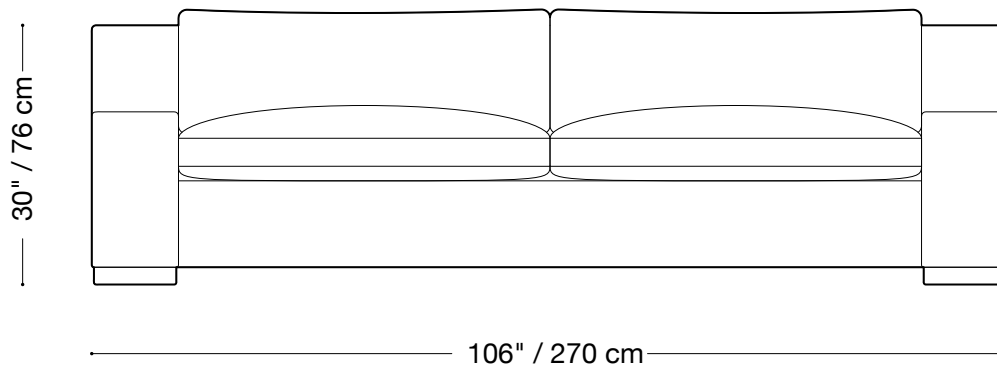

## Sofa

Length 106" / 270 cm

Depth 40" / 102 cm

Height 30" / 76 cm

Available in custom sizes to fit your apartment in both leather and fabric.

## Love seat

Length 90" / 229 cm

Depth 40" / 102 cm

Height 30" / 76 cm

Available in custom sizes to fit your apartment in both leather and fabric.

# MONTAUK SOFA

Mary

**Sectional**

Length 120" x 120" / 305 cm x 305 cm  
Depth 40" / 102 cm  
Height 30" / 76 cm

Available in custom sizes to fit your apartment in both leather and fabric.