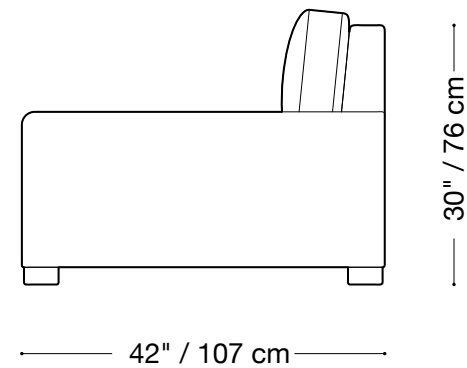

## Chair

Length 61" / 155 cm

Depth 40" / 102 cm

Height 30" / 76 cm

Available in custom sizes to fit your apartment in both leather and fabric.

## Queen sleeper

Length 87" / 221 cm

Depth 42" / 107 cm

Height 30" / 76 cm

Available in custom sizes to fit your apartment in both leather and fabric.

## Double sleeper

Length 79" / 201 cm

Depth 42" / 107 cm

Height 30" / 76 cm

Available in custom sizes to fit your apartment in both leather and fabric.

# MONTAUK SOFA

Mary

**Sectional**

Length 120" x 120" / 305 cm x 305 cm  
Depth 40" / 102 cm  
Height 30" / 76 cm

Available in custom sizes to fit your apartment in both leather and fabric.