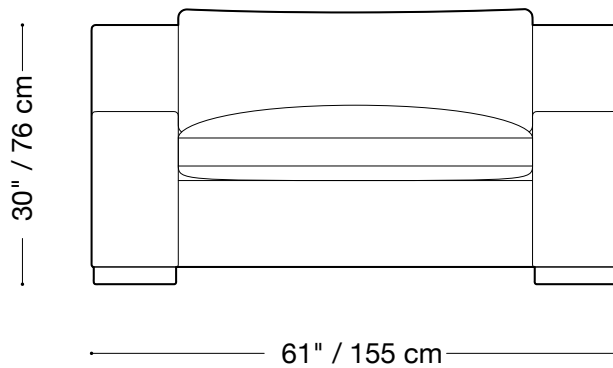

## Love seat

Length 90" / 229 cm

Depth 40" / 102 cm

Height 30" / 76 cm

Available in custom sizes to fit your apartment in both leather and fabric.

## Chair

Length 61" / 155 cm

Depth 40" / 102 cm

Height 30" / 76 cm

Available in custom sizes to fit your apartment in both leather and fabric.

# MONTAUK SOFA

Mary

**Sectional**

Length 120" x 120" / 305 cm x 305 cm  
Depth 40" / 102 cm  
Height 30" / 76 cm

Available in custom sizes to fit your apartment in both leather and fabric.