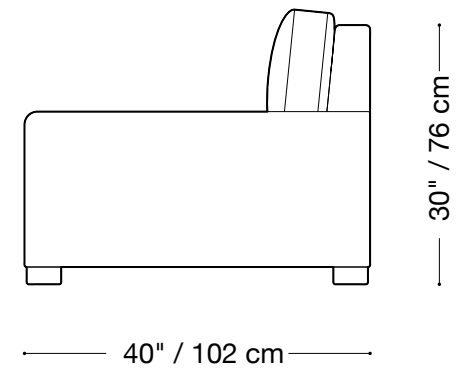

## Sofa

Length 106" / 270 cm

Depth 40" / 102 cm

Height 30" / 76 cm

Available in custom sizes to fit your apartment in both leather and fabric.

## Love seat

Length 90" / 229 cm

Depth 40" / 102 cm

Height 30" / 76 cm

Available in custom sizes to fit your apartment in both leather and fabric.

## Chair

Length 61" / 155 cm

Depth 40" / 102 cm

Height 30" / 76 cm

Available in custom sizes to fit your apartment in both leather and fabric.

# MONTAUK SOFA

Mary

**Sectional**

Length 120" x 120" / 305 cm x 305 cm  
Depth 40" / 102 cm  
Height 30" / 76 cm

Available in custom sizes to fit your apartment in both leather and fabric.