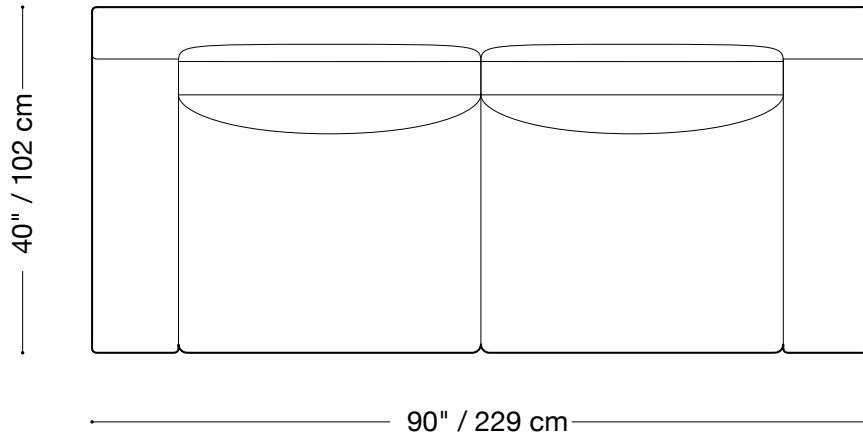

## Sofa

Length 106" / 270 cm

Depth 40" / 102 cm

Height 30" / 76 cm

Available in custom sizes to fit your apartment in both leather and fabric.

## Love seat

Length 90" / 229 cm

Depth 40" / 102 cm

Height 30" / 76 cm

Available in custom sizes to fit your apartment in both leather and fabric.

# MONTAUK SOFA

Mary

**Sectional**

Length 120" x 120" / 305 cm x 305 cm  
Depth 40" / 102 cm  
Height 30" / 76 cm

Available in custom sizes to fit your apartment in both leather and fabric.