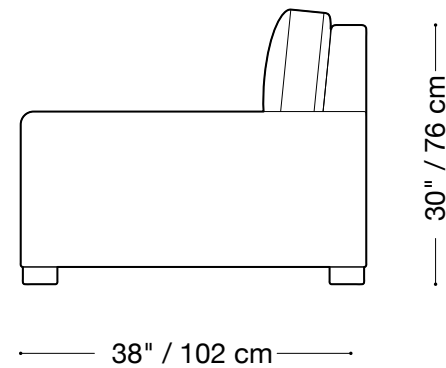

## Love seat

Length 90" / 229 cm

Depth 40" / 102 cm

Height 30" / 76 cm

Available in custom sizes to fit your apartment in both leather and fabric.

## Chair

Length 61" / 155 cm

Depth 40" / 102 cm

Height 30" / 76 cm

Available in custom sizes to fit your apartment in both leather and fabric.