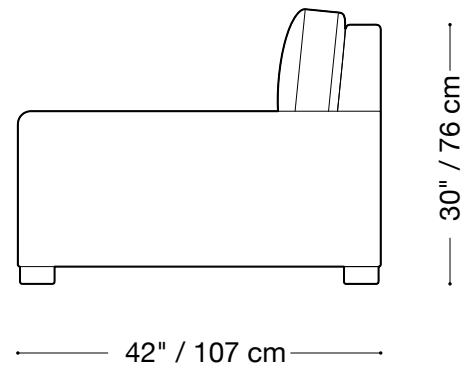

## Chair

Length 61" / 155 cm

Depth 40" / 102 cm

Height 30" / 76 cm

Available in custom sizes to fit your apartment in both leather and fabric.

## Queen sleeper

Length 87" / 221 cm

Depth 42" / 107 cm

Height 30" / 76 cm

Available in custom sizes to fit your apartment in both leather and fabric.

# MONTAUK SOFA

Mary

**Sectional**

Length 120" x 120" / 305 cm x 305 cm  
Depth 40" / 102 cm  
Height 30" / 76 cm

Available in custom sizes to fit your apartment in both leather and fabric.