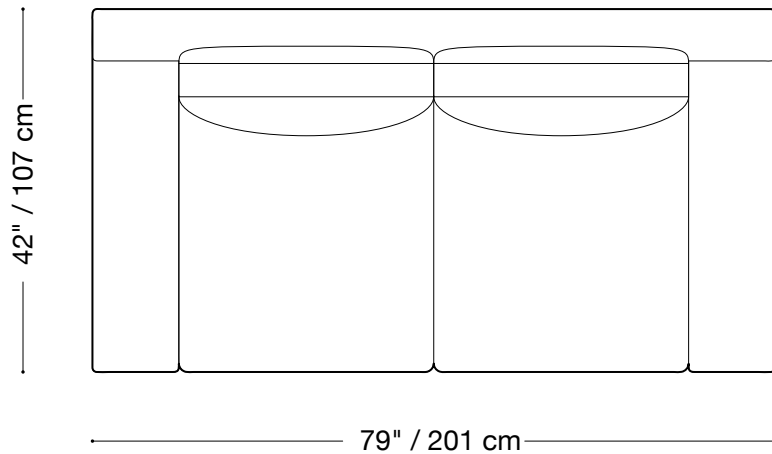

## Queen sleeper

Length 87" / 221 cm

Depth 42" / 107 cm

Height 30" / 76 cm

Available in custom sizes to fit your apartment in both leather and fabric.

## Double sleeper

Length 79" / 201 cm

Depth 42" / 107 cm

Height 30" / 76 cm

Available in custom sizes to fit your apartment in both leather and fabric.

# MONTAUK SOFA

Mary

**Sectional**

Length 120" x 120" / 305 cm x 305 cm  
Depth 40" / 102 cm  
Height 30" / 76 cm

Available in custom sizes to fit your apartment in both leather and fabric.