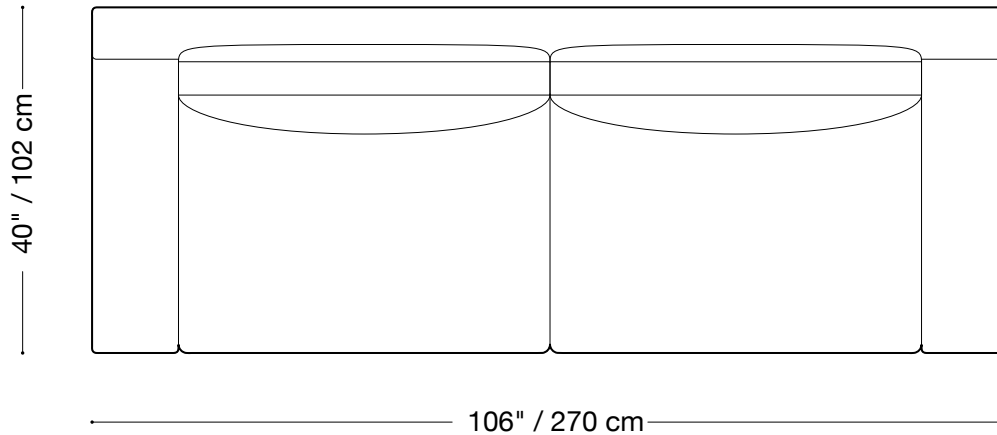

## Sofa

Length 106" / 270 cm

Depth 40" / 102 cm

Height 30" / 76 cm

Available in custom sizes to fit your apartment in both leather and fabric.

## Love seat

Length 90" / 229 cm

Depth 40" / 102 cm

Height 30" / 76 cm

Available in custom sizes to fit your apartment in both leather and fabric.

## Queen sleeper

Length 87" / 221 cm

Depth 42" / 107 cm

Height 30" / 76 cm

Available in custom sizes to fit your apartment in both leather and fabric.

# MONTAUK SOFA

Mary

**Sectional**

Length 120" x 120" / 305 cm x 305 cm  
Depth 40" / 102 cm  
Height 30" / 76 cm

Available in custom sizes to fit your apartment in both leather and fabric.