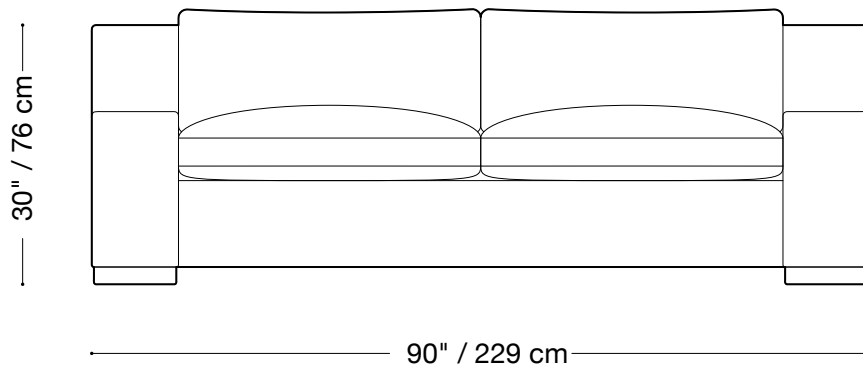

## Sofa

Length 106" / 270 cm

Depth 40" / 102 cm

Height 30" / 76 cm

Available in custom sizes to fit your apartment in both leather and fabric.

## Love seat

Length 90" / 229 cm

Depth 40" / 102 cm

Height 30" / 76 cm

Available in custom sizes to fit your apartment in both leather and fabric.

# MONTAUK SOFA

Mary

**Sectional**

Length 120" x 120" / 305 cm x 305 cm  
Depth 40" / 102 cm  
Height 30" / 76 cm

Available in custom sizes to fit your apartment in both leather and fabric.