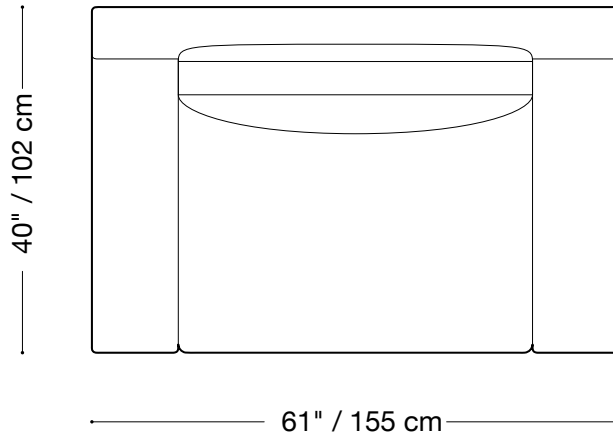

## Love seat

Length 90" / 229 cm

Depth 40" / 102 cm

Height 30" / 76 cm

Available in custom sizes to fit your apartment in both leather and fabric.

## Chair

Length 61" / 155 cm

Depth 40" / 102 cm

Height 30" / 76 cm

Available in custom sizes to fit your apartment in both leather and fabric.

## Queen sleeper

Length 87" / 221 cm

Depth 42" / 107 cm

Height 30" / 76 cm

Available in custom sizes to fit your apartment in both leather and fabric.

# MONTAUK SOFA

Mary

**Sectional**

Length 120" x 120" / 305 cm x 305 cm  
Depth 40" / 102 cm  
Height 30" / 76 cm

Available in custom sizes to fit your apartment in both leather and fabric.