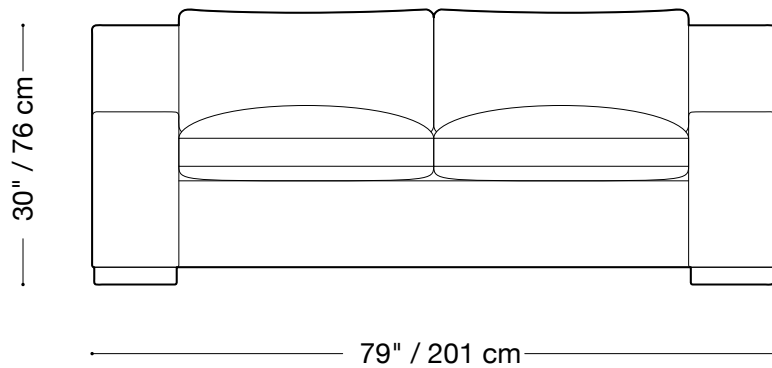

## Queen sleeper

Length 87" / 221 cm

Depth 42" / 107 cm

Height 30" / 76 cm

Available in custom sizes to fit your apartment in both leather and fabric.

# MONTAUK SOFA

Mary

**Sectional**

Length 120" x 120" / 305 cm x 305 cm  
Depth 40" / 102 cm  
Height 30" / 76 cm

Available in custom sizes to fit your apartment in both leather and fabric.