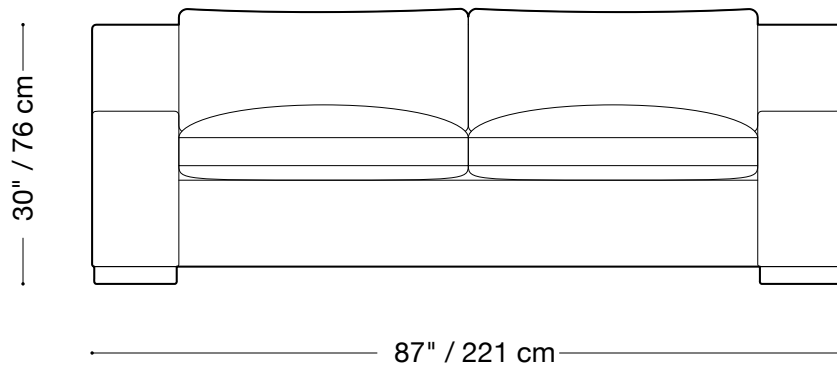

## Chair

Length 61" / 155 cm

Depth 40" / 102 cm

Height 30" / 76 cm

Available in custom sizes to fit your apartment in both leather and fabric.

## Queen sleeper

Length 87" / 221 cm

Depth 42" / 107 cm

Height 30" / 76 cm

Available in custom sizes to fit your apartment in both leather and fabric.

# MONTAUK SOFA

Mary

**Sectional**

Length 120" x 120" / 305 cm x 305 cm  
Depth 40" / 102 cm  
Height 30" / 76 cm

Available in custom sizes to fit your apartment in both leather and fabric.