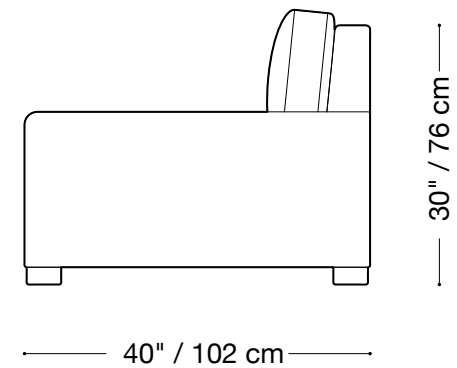

## Sofa

Length 106" / 270 cm

Depth 40" / 102 cm

Height 30" / 76 cm

Available in custom sizes to fit your apartment in both leather and fabric.

## Love seat

Length 90" / 229 cm

Depth 40" / 102 cm

Height 30" / 76 cm

Available in custom sizes to fit your apartment in both leather and fabric.

## Queen sleeper

Length 87" / 221 cm

Depth 42" / 107 cm

Height 30" / 76 cm

Available in custom sizes to fit your apartment in both leather and fabric.

# MONTAUK SOFA

Mary

**Sectional**

Length 120" x 120" / 305 cm x 305 cm  
Depth 40" / 102 cm  
Height 30" / 76 cm

Available in custom sizes to fit your apartment in both leather and fabric.