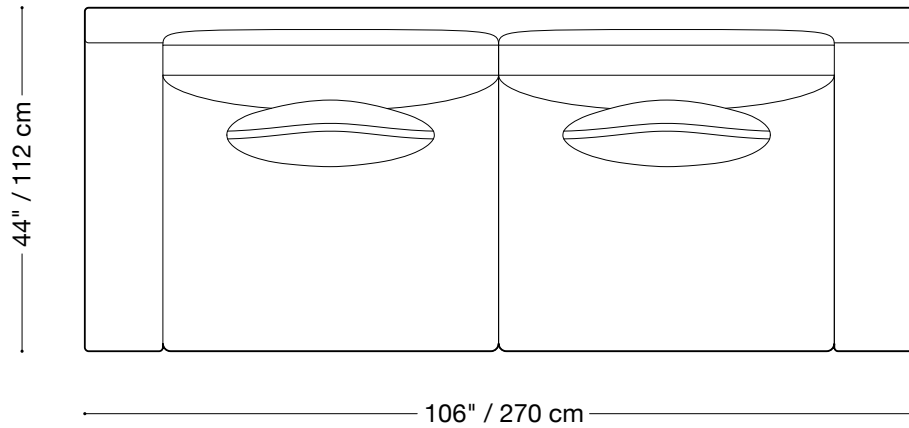

MONTAUK SOFA

Mary Jane

Sofa

Length 106" / 270 cm
Depth 44" / 112 cm
Height 26" / 66 cm

The Mary Jane is composed of modular units. Multiple configurations are possible.