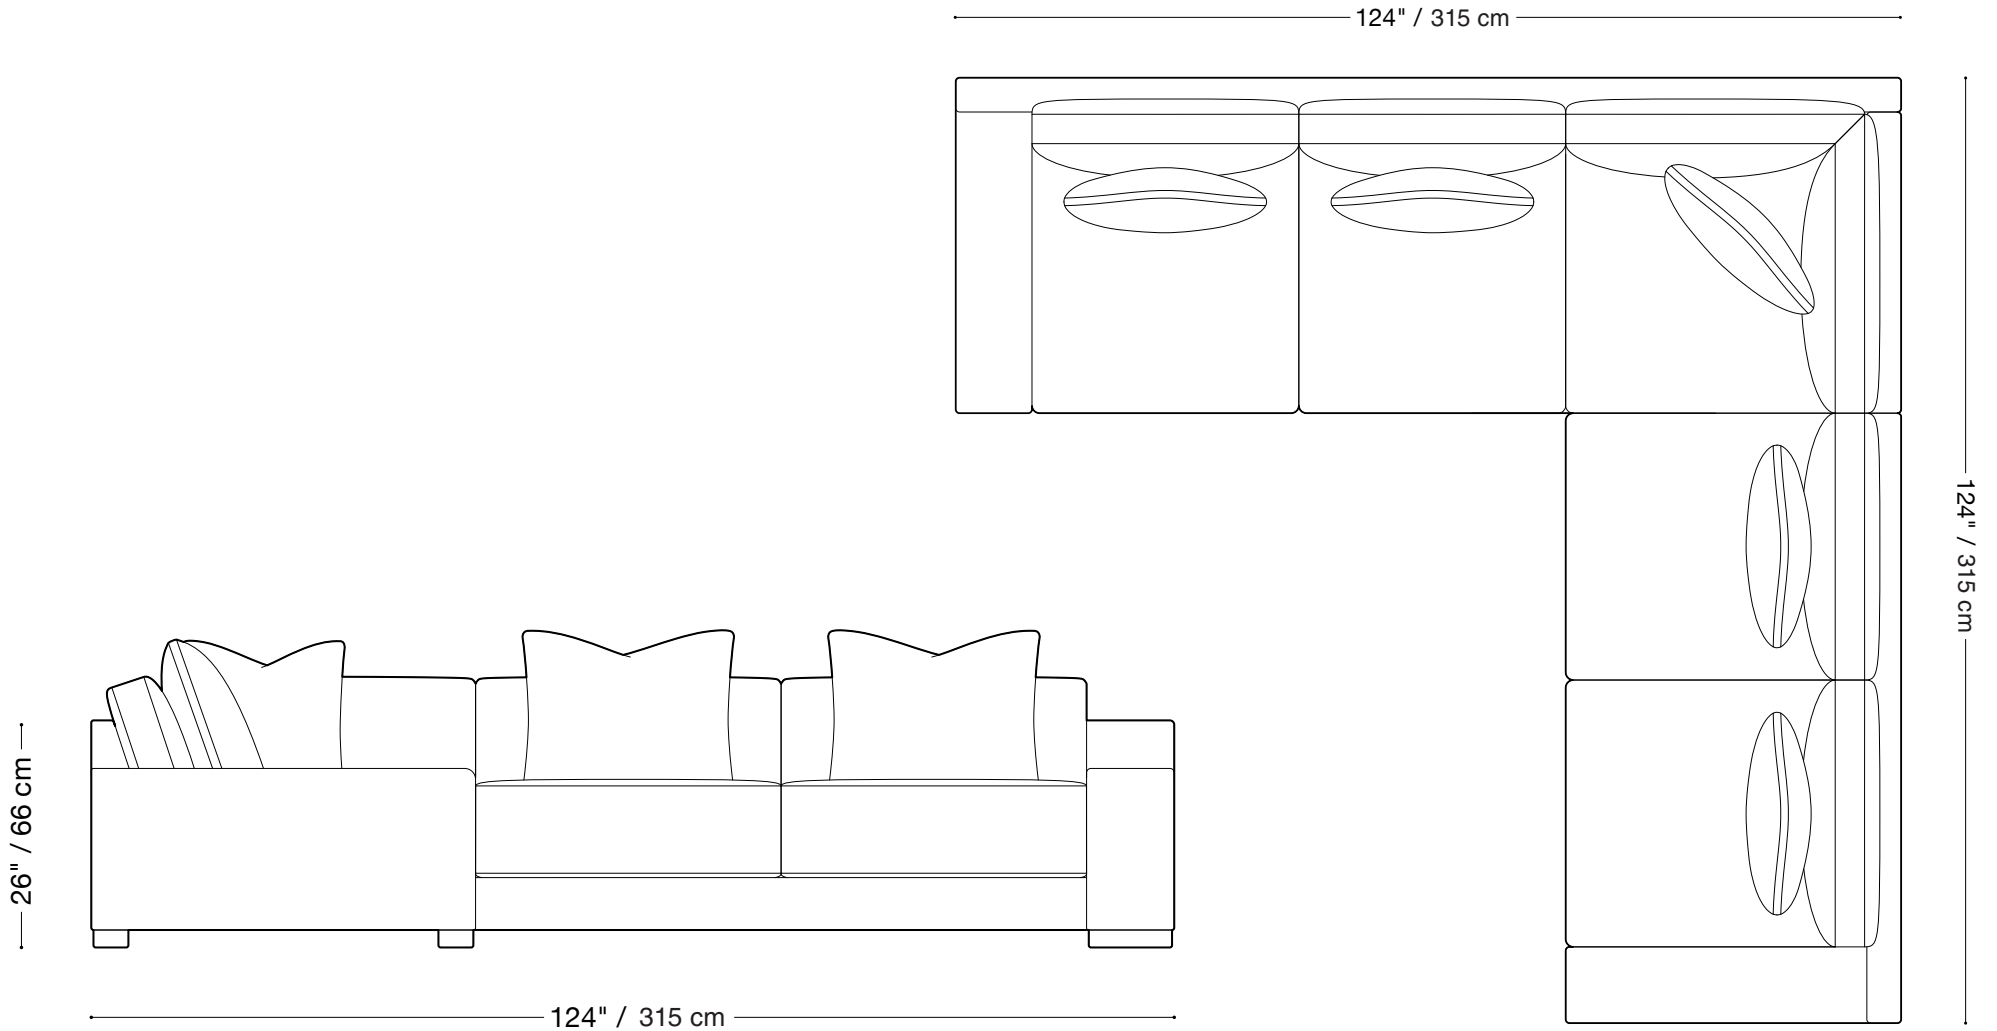

Mary Jane

Loveseat

Length 90" / 229 cm
Depth 44" / 112 cm
Height 26" / 66 cm

The Mary Jane is composed of modular units. Multiple configurations are possible.

MONTAUK SOFA

Mary Jane

Chair

Length 61" / 155 cm
Depth 44" / 112 cm
Height 26" / 66 cm

The Mary Jane is composed of modular units. Multiple configurations are possible.

MONTAUK SOFA

Mary Jane

Lounge Sectional

Length 72" x 140" / 183 cm x 356 cm
Depth 44" / 112 cm
Height 26" / 66 cm

The Mary Jane is composed of modular units. Multiple configurations are possible.

MONTAUK SOFA

Mary Jane

Sectional

Length 124" x 124" / 315 cm x 315 cm

Depth 44" / 112 cm

Height 26" / 66 cm

The Mary Jane is composed of modular units. Multiple configurations are possible.

MONTAUK SOFA

Mary Jane

As Shown

Length 124" x 158" / 315 cm x 402 cm
Depth 44" / 112 cm
Height 26" / 66 cm

The Mary Jane is composed of modular units. Multiple configurations are possible.

158" / 402 cm

158" / 402 cm