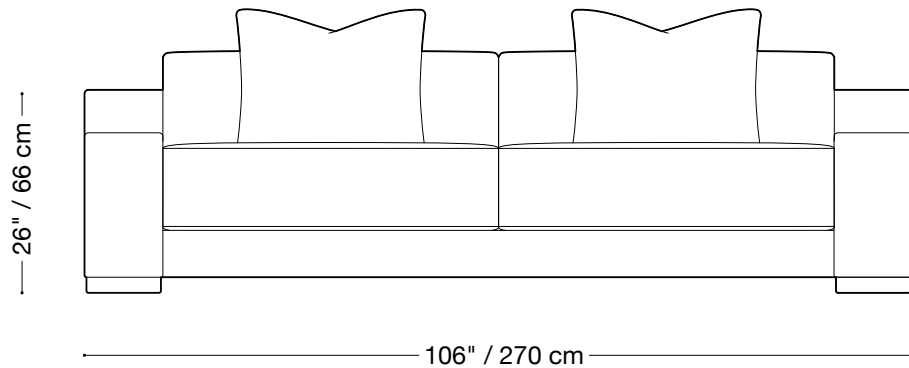

MONTAUK SOFA

Mary Jane

MONTAUK SOFA

Mary Jane

Sofa

Length 106" / 270 cm
Depth 44" / 112 cm
Height 26" / 66 cm

The Mary Jane is composed of modular units. Multiple configurations are possible.

MONTAUK SOFA

Mary Jane

Loveseat

Length 90" / 229 cm
Depth 44" / 112 cm
Height 26" / 66 cm

The Mary Jane is composed of modular units. Multiple configurations are possible.

MONTAUK SOFA

Mary Jane

Chair

Length 61" / 155 cm
Depth 44" / 112 cm
Height 26" / 66 cm

MONTAUK SOFA

Mary Jane

Sectional

Length 124" x 124" / 315 cm x 315 cm

Depth 44" / 112 cm

Height 26" / 66 cm

The Mary Jane is composed of modular units. Multiple configurations are possible.

MONTAUK SOFA

Mary Jane

As Shown

Length 124" x 158" / 315 cm x 402 cm
Depth 44" / 112 cm
Height 26" / 66 cm

The Mary Jane is composed of modular units. Multiple configurations are possible.

158" / 402 cm

158" / 402 cm