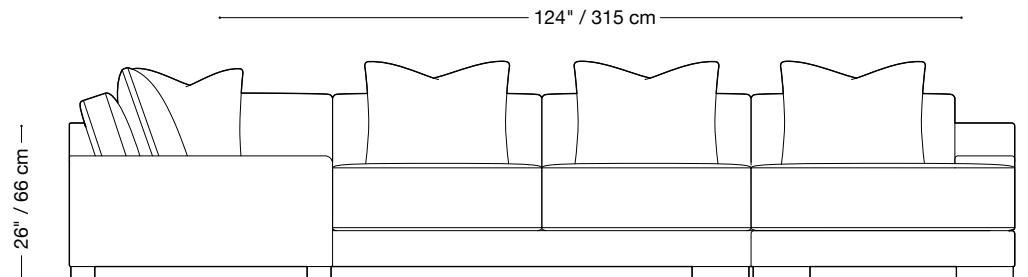

Mary Jane

Loveseat

Length 90" / 229 cm
Depth 44" / 112 cm
Height 26" / 66 cm

The Mary Jane is composed of modular units. Multiple configurations are possible.

MONTAUK SOFA

Mary Jane

Chair

Length 61" / 155 cm
Depth 44" / 112 cm
Height 26" / 66 cm

The Mary Jane is composed of modular units. Multiple configurations are possible.

MONTAUK SOFA

Mary Jane

Lounge Sectional

Length 72" x 140" / 183 cm x 356 cm
Depth 44" / 112 cm
Height 26" / 66 cm

The Mary Jane is composed of modular units. Multiple configurations are possible.

MONTAUK SOFA

Mary Jane

Sectional

Length 124" x 124" / 315 cm x 315 cm

Depth 44" / 112 cm

Height 26" / 66 cm

The Mary Jane is composed of modular units. Multiple configurations are possible.

MONTAUK SOFA

Mary Jane

As Shown

Length 124" x 158" / 315 cm x 402 cm
Depth 44" / 112 cm
Height 26" / 66 cm

The Mary Jane is composed of modular units. Multiple configurations are possible.

158" / 402 cm

158" / 402 cm