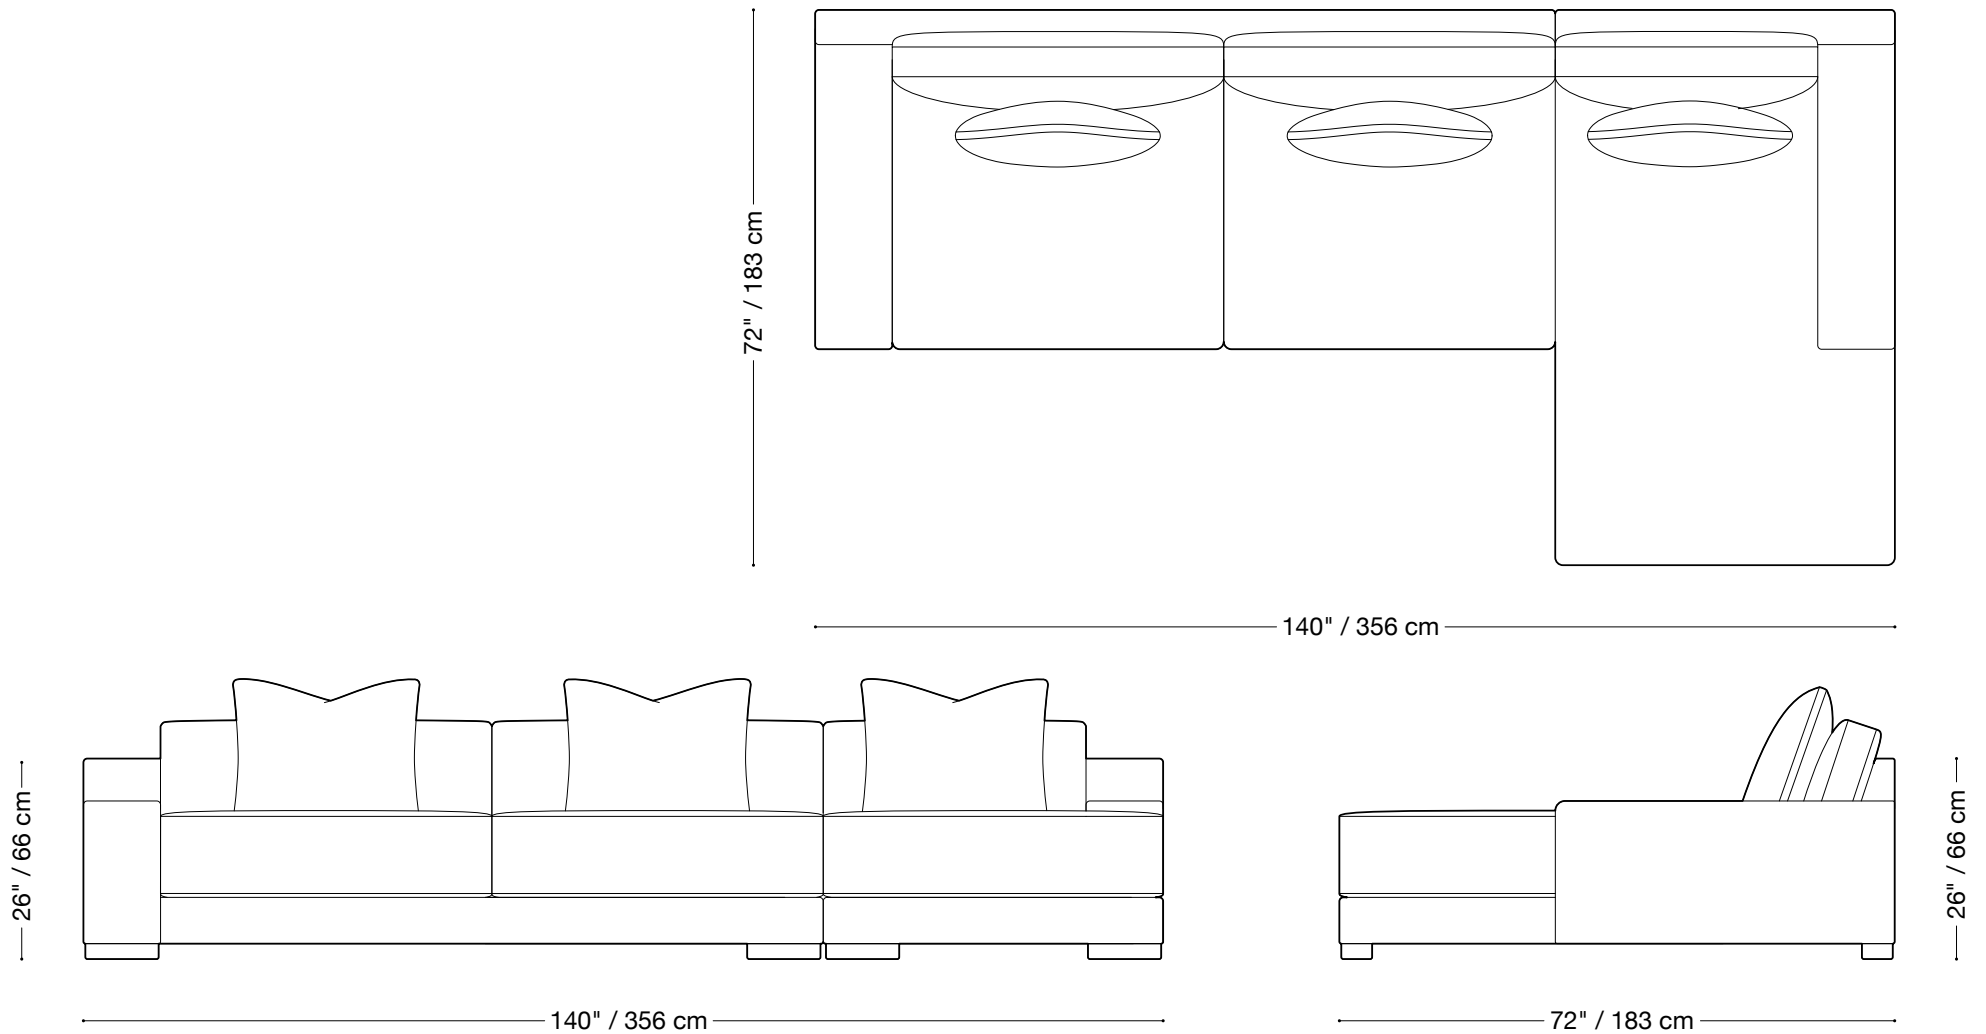

Mary Jane

Loveseat

Length 90" / 229 cm
Depth 44" / 112 cm
Height 26" / 66 cm

The Mary Jane is composed of modular units. Multiple configurations are possible.

MONTAUK SOFA

Mary Jane

Chair

Length 61" / 155 cm
Depth 44" / 112 cm
Height 26" / 66 cm

The Mary Jane is composed of modular units. Multiple configurations are possible.

MONTAUK SOFA

Mary Jane

Lounge Sectional

Length 72" x 140" / 183 cm x 356 cm
Depth 44" / 112 cm
Height 26" / 66 cm

The Mary Jane is composed of modular units. Multiple configurations are possible.

MONTAUK SOFA

Mary Jane

Sectional

Length 124" x 124" / 315 cm x 315 cm

Depth 44" / 112 cm

Height 26" / 66 cm

The Mary Jane is composed of modular units. Multiple configurations are possible.

MONTAUK SOFA

Mary Jane

As Shown

Length 124" x 158" / 315 cm x 402 cm
Depth 44" / 112 cm
Height 26" / 66 cm

The Mary Jane is composed of modular units. Multiple configurations are possible.

158" / 402 cm

158" / 402 cm