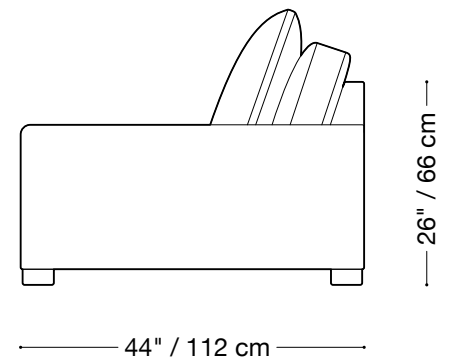

Mary Jane

Loveseat

Length 90" / 229 cm
Depth 44" / 112 cm
Height 26" / 66 cm

The Mary Jane is composed of modular units. Multiple configurations are possible.

MONTAUK SOFA

Mary Jane

Chair

Length 61" / 155 cm
Depth 44" / 112 cm
Height 26" / 66 cm

The Mary Jane is composed of modular units. Multiple configurations are possible.

MONTAUK SOFA

Mary Jane

Lounge Sectional

Length 72" x 140" / 183 cm x 356 cm
Depth 44" / 112 cm
Height 26" / 66 cm

The Mary Jane is composed of modular units. Multiple configurations are possible.

MONTAUK SOFA

Mary Jane

Sectional

Length 124" x 124" / 315 cm x 315 cm

Depth 44" / 112 cm

Height 26" / 66 cm

The Mary Jane is composed of modular units. Multiple configurations are possible.

MONTAUK SOFA

Mary Jane

As Shown

Length 124" x 158" / 315 cm x 402 cm
Depth 44" / 112 cm
Height 26" / 66 cm

The Mary Jane is composed of modular units. Multiple configurations are possible.

158" / 402 cm

158" / 402 cm