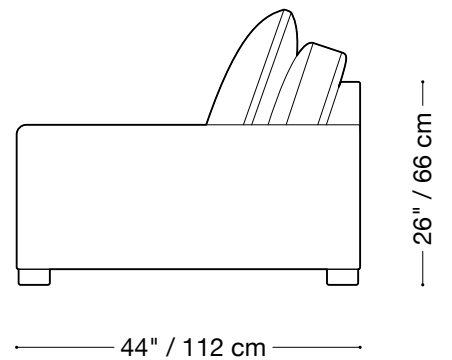

MONTAUK SOFA

Mary Jane

MONTAUK SOFA

Mary Jane

Sofa

Length 106" / 270 cm
Depth 44" / 112 cm
Height 26" / 66 cm

The Mary Jane is composed of modular units. Multiple configurations are possible.

MONTAUK SOFA

Mary Jane

Loveseat

Length 90" / 229 cm
Depth 44" / 112 cm
Height 26" / 66 cm

The Mary Jane is composed of modular units. Multiple configurations are possible.

MONTAUK SOFA

Mary Jane

Chair

Length 61" / 155 cm
Depth 44" / 112 cm
Height 26" / 66 cm

MONTAUK SOFA

Mary Jane

Sectional

Length 124" x 124" / 315 cm x 315 cm

Depth 44" / 112 cm

Height 26" / 66 cm

The Mary Jane is composed of modular units. Multiple configurations are possible.

MONTAUK SOFA

Mary Jane

As Shown

Length 124" x 158" / 315 cm x 402 cm
Depth 44" / 112 cm
Height 26" / 66 cm

The Mary Jane is composed of modular units. Multiple configurations are possible.

158" / 402 cm

158" / 402 cm