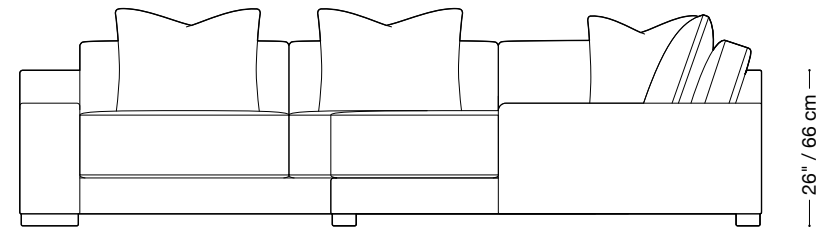

Mary Jane

Loveseat

Length 90" / 229 cm
Depth 44" / 112 cm
Height 26" / 66 cm

The Mary Jane is composed of modular units. Multiple configurations are possible.

MONTAUK SOFA

Mary Jane

Chair

Length 61" / 155 cm
Depth 44" / 112 cm
Height 26" / 66 cm

The Mary Jane is composed of modular units. Multiple configurations are possible.

MONTAUK SOFA

Mary Jane

Lounge Sectional

Length 72" x 140" / 183 cm x 356 cm
Depth 44" / 112 cm
Height 26" / 66 cm

The Mary Jane is composed of modular units. Multiple configurations are possible.

MONTAUK SOFA

Mary Jane

Sectional

Length 124" x 124" / 315 cm x 315 cm

Depth 44" / 112 cm

Height 26" / 66 cm

The Mary Jane is composed of modular units. Multiple configurations are possible.

MONTAUK SOFA

Mary Jane

As Shown

Length 124" x 158" / 315 cm x 402 cm
Depth 44" / 112 cm
Height 26" / 66 cm

The Mary Jane is composed of modular units. Multiple configurations are possible.

158" / 402 cm

158" / 402 cm