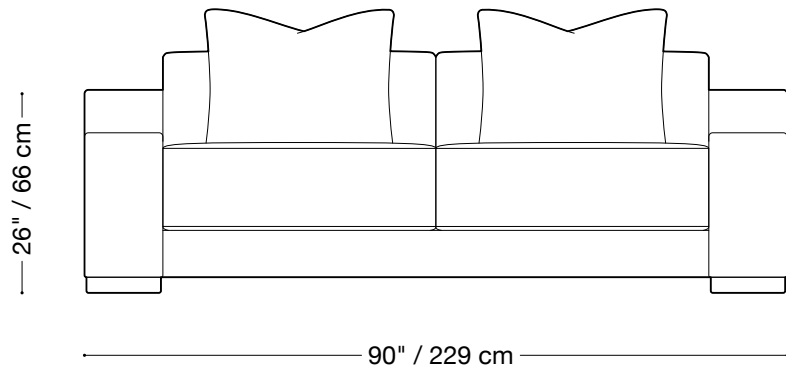

MONTAUK SOFA

Mary Jane

MONTAUK SOFA

Mary Jane

Sofa

Length 106" / 270 cm
Depth 44" / 112 cm
Height 26" / 66 cm

The Mary Jane is composed of modular units. Multiple configurations are possible.

MONTAUK SOFA

Mary Jane

Loveseat

Length 90" / 229 cm
Depth 44" / 112 cm
Height 26" / 66 cm

The Mary Jane is composed of modular units. Multiple configurations are possible.

MONTAUK SOFA

Mary Jane

Chair

Length 61" / 155 cm
Depth 44" / 112 cm
Height 26" / 66 cm

MONTAUK SOFA

Mary Jane

Sectional

Length 124" x 124" / 315 cm x 315 cm

Depth 44" / 112 cm

Height 26" / 66 cm

The Mary Jane is composed of modular units. Multiple configurations are possible.

MONTAUK SOFA

Mary Jane

As Shown

Length 124" x 158" / 315 cm x 402 cm
Depth 44" / 112 cm
Height 26" / 66 cm

The Mary Jane is composed of modular units. Multiple configurations are possible.

158" / 402 cm

158" / 402 cm