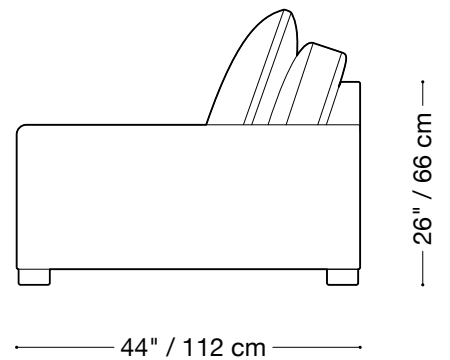

MONTAUK SOFA

Mary Jane

MONTAUK SOFA

Mary Jane

Sofa

Length 106" / 270 cm
Depth 44" / 112 cm
Height 26" / 66 cm

The Mary Jane is composed of modular units. Multiple configurations are possible.

MONTAUK SOFA

Mary Jane

Loveseat

Length 90" / 229 cm
Depth 44" / 112 cm
Height 26" / 66 cm

The Mary Jane is composed of modular units. Multiple configurations are possible.

MONTAUK SOFA

Mary Jane

Chair

Length 61" / 155 cm
Depth 44" / 112 cm
Height 26" / 66 cm

MONTAUK SOFA

Mary Jane

Sectional

Length 124" x 124" / 315 cm x 315 cm

Depth 44" / 112 cm

Height 26" / 66 cm

The Mary Jane is composed of modular units. Multiple configurations are possible.

MONTAUK SOFA

Mary Jane

As Shown

Length 124" x 158" / 315 cm x 402 cm
Depth 44" / 112 cm
Height 26" / 66 cm

The Mary Jane is composed of modular units. Multiple configurations are possible.

158" / 402 cm

158" / 402 cm