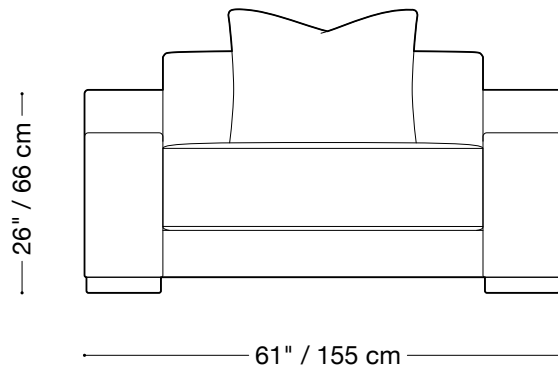

Mary Jane

Loveseat

Length 90" / 229 cm
Depth 44" / 112 cm
Height 26" / 66 cm

The Mary Jane is composed of modular units. Multiple configurations are possible.

MONTAUK SOFA

Mary Jane

Chair

Length 61" / 155 cm
Depth 44" / 112 cm
Height 26" / 66 cm

The Mary Jane is composed of modular units. Multiple configurations are possible.

MONTAUK SOFA

Mary Jane

Lounge Sectional

Length 72" x 140" / 183 cm x 356 cm
Depth 44" / 112 cm
Height 26" / 66 cm

The Mary Jane is composed of modular units. Multiple configurations are possible.

MONTAUK SOFA

Mary Jane

Sectional

Length 124" x 124" / 315 cm x 315 cm

Depth 44" / 112 cm

Height 26" / 66 cm

The Mary Jane is composed of modular units. Multiple configurations are possible.

MONTAUK SOFA

Mary Jane

As Shown

Length 124" x 158" / 315 cm x 402 cm
Depth 44" / 112 cm
Height 26" / 66 cm

The Mary Jane is composed of modular units. Multiple configurations are possible.

158" / 402 cm

158" / 402 cm