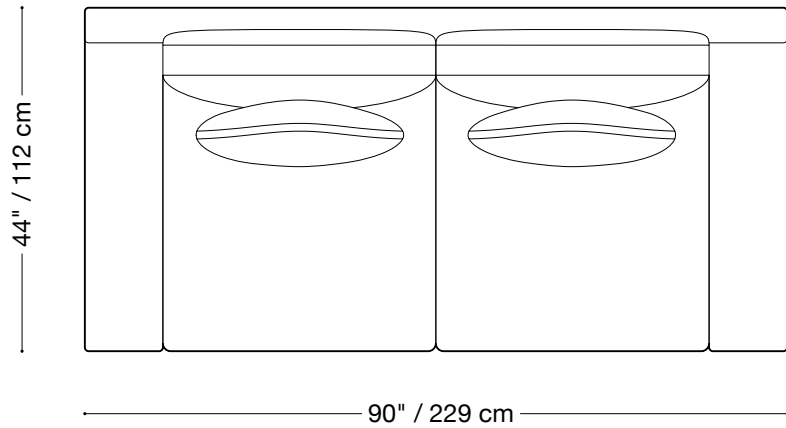

MONTAUK SOFA

Mary Jane

MONTAUK SOFA

Mary Jane

Sofa

Length 106" / 270 cm
Depth 44" / 112 cm
Height 26" / 66 cm

The Mary Jane is composed of modular units. Multiple configurations are possible.

MONTAUK SOFA

Mary Jane

Loveseat

Length 90" / 229 cm
Depth 44" / 112 cm
Height 26" / 66 cm

The Mary Jane is composed of modular units. Multiple configurations are possible.

MONTAUK SOFA

Mary Jane

Chair

Length 61" / 155 cm
Depth 44" / 112 cm
Height 26" / 66 cm

The Mary Jane is composed of modular units. Multiple configurations are possible.

MONTAUK SOFA

Mary Jane

Lounge Sectional

Length 72" x 140" / 183 cm x 356 cm
Depth 44" / 112 cm
Height 26" / 66 cm

The Mary Jane is composed of modular units. Multiple configurations are possible.

Mary Jane

As Shown

Length 124" x 158" / 315 cm x 402 cm
Depth 44" / 112 cm
Height 26" / 66 cm

The Mary Jane is composed of modular units. Multiple configurations are possible.

158" / 402 cm

158" / 402 cm