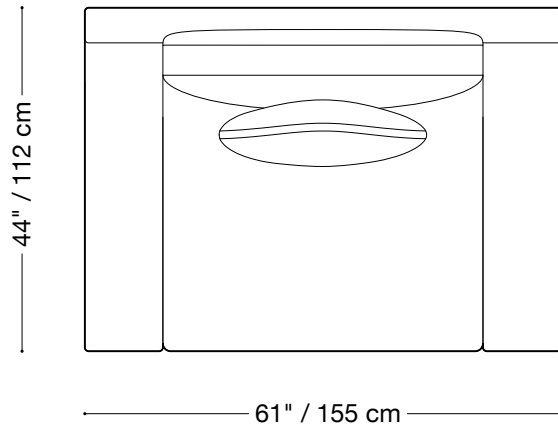

Mary Jane

Loveseat

Length 90" / 229 cm
Depth 44" / 112 cm
Height 26" / 66 cm

The Mary Jane is composed of modular units. Multiple configurations are possible.

MONTAUK SOFA

Mary Jane

Chair

Length 61" / 155 cm
Depth 44" / 112 cm
Height 26" / 66 cm

The Mary Jane is composed of modular units. Multiple configurations are possible.

MONTAUK SOFA

Mary Jane

Lounge Sectional

Length 72" x 140" / 183 cm x 356 cm
Depth 44" / 112 cm
Height 26" / 66 cm

The Mary Jane is composed of modular units. Multiple configurations are possible.

MONTAUK SOFA

Mary Jane

Sectional

Length 124" x 124" / 315 cm x 315 cm

Depth 44" / 112 cm

Height 26" / 66 cm

The Mary Jane is composed of modular units. Multiple configurations are possible.

MONTAUK SOFA

Mary Jane

As Shown

Length 124" x 158" / 315 cm x 402 cm
Depth 44" / 112 cm
Height 26" / 66 cm

The Mary Jane is composed of modular units. Multiple configurations are possible.

158" / 402 cm

158" / 402 cm