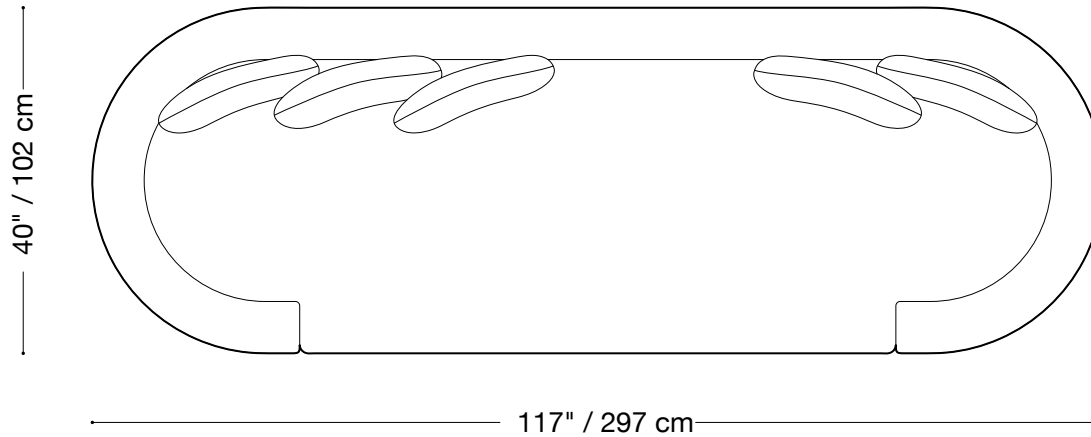

## Sofa

Length 117" / 297 cm

Depth 40" / 102 cm

Height 30" / 76 cm

Available in custom sizes to fit your apartment in both leather and fabric.

## Love seat

Length 107" / 272 cm

Depth 40" / 102 cm

Height 30" / 76 cm

Available in custom sizes to fit your apartment in both leather and fabric.