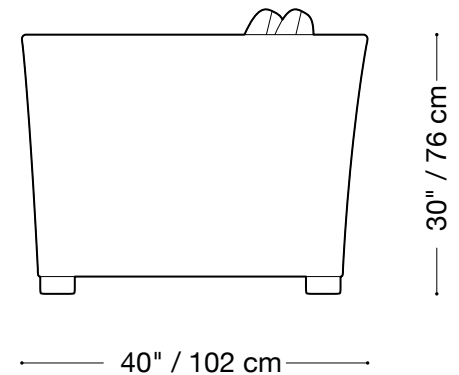

## Sofa

Length 117" / 297 cm

Depth 40" / 102 cm

Height 30" / 76 cm

Available in custom sizes to fit your apartment in both leather and fabric.

## Love seat

Length 107" / 272 cm

Depth 40" / 102 cm

Height 30" / 76 cm

Available in custom sizes to fit your apartment in both leather and fabric.