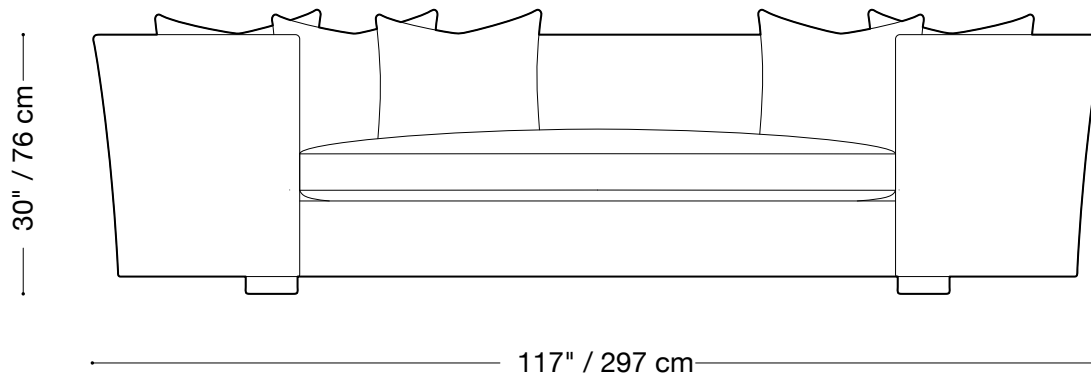

## Sofa

Length 117" / 297 cm

Depth 40" / 102 cm

Height 30" / 76 cm

Available in custom sizes to fit your apartment in both leather and fabric.

## Love seat

Length 107" / 272 cm

Depth 40" / 102 cm

Height 30" / 76 cm

Available in custom sizes to fit your apartment in both leather and fabric.