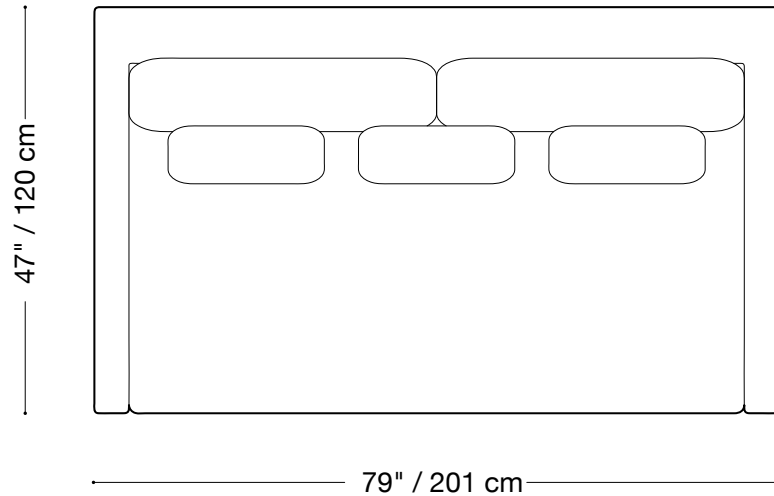

Available in custom sizes to fit your apartment in both leather and fabric.

MONTAUK SOFA

Modern Lounge

Love seat

Length 79" / 201 cm

Depth 47" / 120 cm

Height 25" / 64 cm

Available in custom sizes to fit your apartment in both leather and fabric.

MONTAUK SOFA

Modern Lounge

Chair

Length 50" / 127 cm

Depth 47" / 120 cm

Height 25" / 64 cm

Available in custom sizes to fit your apartment in both leather and fabric.

MONTAUK SOFA

Modern Lounge

Lounge sectional

Length 126" x 84" / 320 cm x 213 cm

Depth 47" / 120 cm

Height 25" / 64 cm

Available in custom sizes to fit your apartment in both leather and fabric.

126" / 320 cm

126" / 320 cm

84" / 213 cm

25" / 64 cm