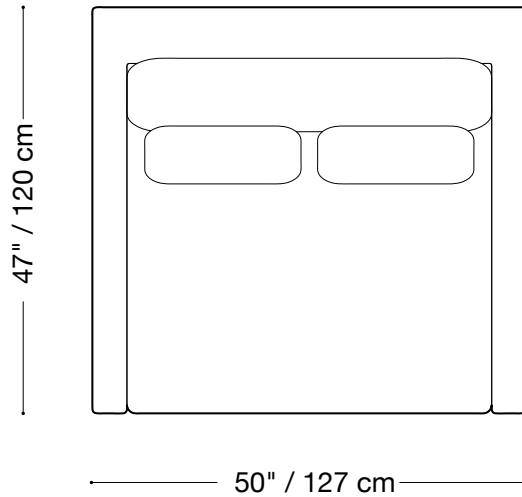

Available in custom sizes to fit your apartment in both leather and fabric.

MONTAUK SOFA

Modern Lounge

Love seat

Length 79" / 201 cm

Depth 47" / 120 cm

Height 25" / 64 cm

Available in custom sizes to fit your apartment in both leather and fabric.

MONTAUK SOFA

Modern Lounge

Chair

Length 50" / 127 cm

Depth 47" / 120 cm

Height 25" / 64 cm

Available in custom sizes to fit your apartment in both leather and fabric.

MONTAUK SOFA

Modern Lounge

Lounge sectional

Length 126" x 84" / 320 cm x 213 cm

Depth 47" / 120 cm

Height 25" / 64 cm

Available in custom sizes to fit your apartment in both leather and fabric.

126" / 320 cm

126" / 320 cm

84" / 213 cm

25" / 64 cm