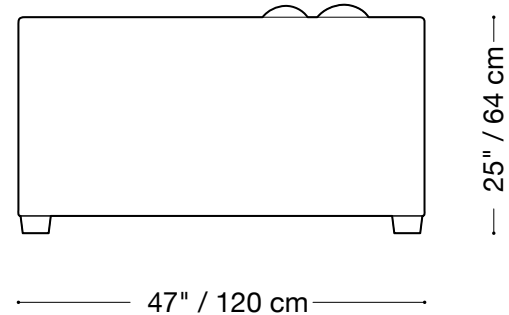

MONTAUK SOFA

Modern Lounge

MONTAUK SOFA

Modern Lounge

Sofa

Length 95" / 241 cm

Depth 47" / 120 cm

Height 25" / 64 cm

Available in custom sizes to fit your apartment in both leather and fabric.

MONTAUK SOFA

Modern Lounge

Love seat

Length 79" / 201 cm

Depth 47" / 120 cm

Height 25" / 64 cm

Available in custom sizes to fit your apartment in both leather and fabric.

Modern Lounge

Lounge sectional

Length 126" x 84" / 320 cm x 213 cm

Depth 47" / 120 cm

Height 25" / 64 cm

Available in custom sizes to fit your apartment in both leather and fabric.

126" / 320 cm

126" / 320 cm

84" / 213 cm

25" / 64 cm