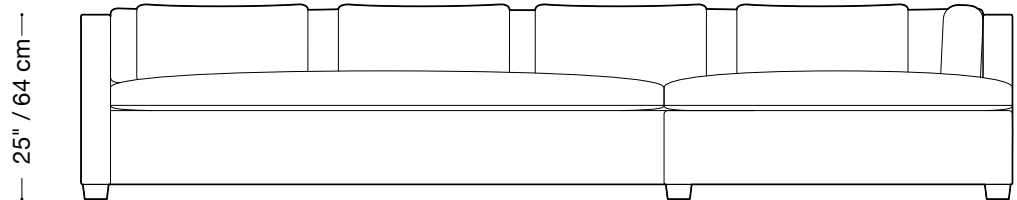

MONTAUK SOFA

Modern Lounge

Chair

Length 50" / 127 cm

Depth 47" / 120 cm

Height 25" / 64 cm

Available in custom sizes to fit your apartment in both leather and fabric.

MONTAUK SOFA

Modern Lounge

Lounge sectional

Length 126" x 84" / 320 cm x 213 cm

Depth 47" / 120 cm

Height 25" / 64 cm

Available in custom sizes to fit your apartment in both leather and fabric.

126" / 320 cm

126" / 320 cm

84" / 213 cm

25" / 64 cm