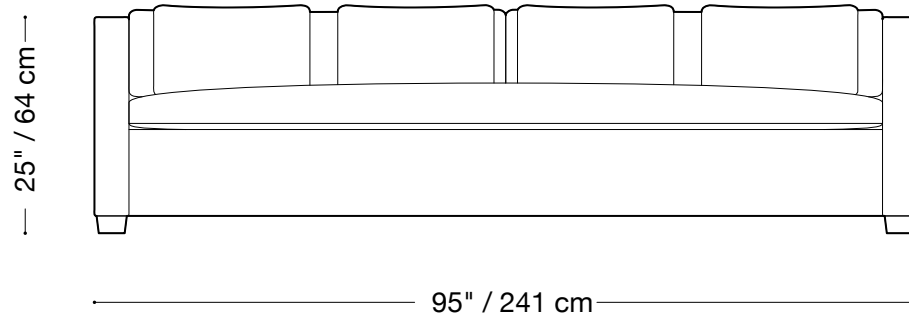

MONTAUK SOFA

Modern Lounge

MONTAUK SOFA

Modern Lounge

Sofa

Length 95" / 241 cm

Depth 47" / 120 cm

Height 25" / 64 cm

Available in custom sizes to fit your apartment in both leather and fabric.

MONTAUK SOFA

Modern Lounge

Love seat

Length 79" / 201 cm

Depth 47" / 120 cm

Height 25" / 64 cm

Available in custom sizes to fit your apartment in both leather and fabric.

MONTAUK SOFA

Modern Lounge

Chair

Length 50" / 127 cm

Depth 47" / 120 cm

Height 25" / 64 cm

Available in custom sizes to fit your apartment in both leather and fabric.

MONTAUK SOFA

Modern Lounge

Lounge sectional

Length 126" x 84" / 320 cm x 213 cm

Depth 47" / 120 cm

Height 25" / 64 cm

Available in custom sizes to fit your apartment in both leather and fabric.

126" / 320 cm

126" / 320 cm