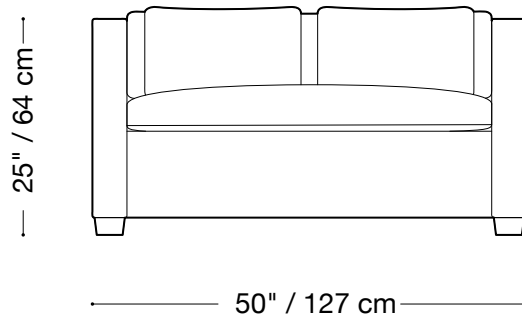

Available in custom sizes to fit your apartment in both leather and fabric.

MONTAUK SOFA

Modern Lounge

Love seat

Length 79" / 201 cm

Depth 47" / 120 cm

Height 25" / 64 cm

Available in custom sizes to fit your apartment in both leather and fabric.

MONTAUK SOFA

Modern Lounge

Chair

Length 50" / 127 cm

Depth 47" / 120 cm

Height 25" / 64 cm

Available in custom sizes to fit your apartment in both leather and fabric.

MONTAUK SOFA

Modern Lounge

Lounge sectional

Length 126" x 84" / 320 cm x 213 cm

Depth 47" / 120 cm

Height 25" / 64 cm

Available in custom sizes to fit your apartment in both leather and fabric.

126" / 320 cm

126" / 320 cm

84" / 213 cm

25" / 64 cm