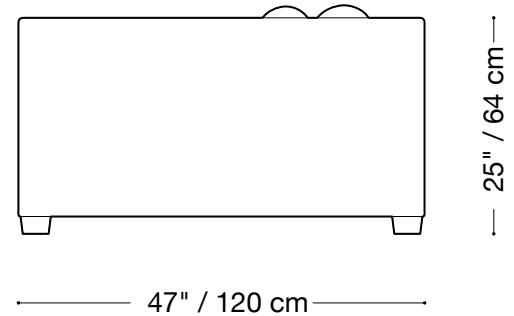

Available in custom sizes to fit your apartment in both leather and fabric.

MONTAUK SOFA

Modern Lounge

Love seat

Length 79" / 201 cm

Depth 47" / 120 cm

Height 25" / 64 cm

Available in custom sizes to fit your apartment in both leather and fabric.

MONTAUK SOFA

Modern Lounge

Chair

Length 50" / 127 cm

Depth 47" / 120 cm

Height 25" / 64 cm

Available in custom sizes to fit your apartment in both leather and fabric.

MONTAUK SOFA

Modern Lounge

Lounge sectional

Length 126" x 84" / 320 cm x 213 cm

Depth 47" / 120 cm

Height 25" / 64 cm

Available in custom sizes to fit your apartment in both leather and fabric.

126" / 320 cm

126" / 320 cm

84" / 213 cm

25" / 64 cm