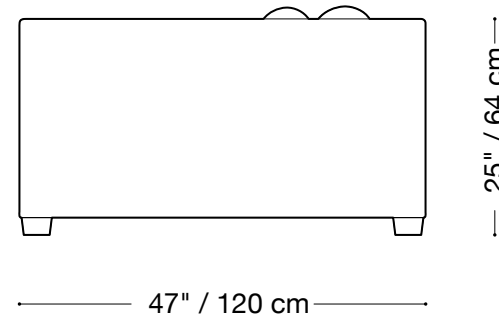

Available in custom sizes to fit your apartment in both leather and fabric.

MONTAUK SOFA

Modern Lounge

Love seat

Length 79" / 201 cm

Depth 47" / 120 cm

Height 25" / 64 cm

Available in custom sizes to fit your apartment in both leather and fabric.

MONTAUK SOFA

Modern Lounge

Chair

Length 50" / 127 cm

Depth 47" / 120 cm

Height 25" / 64 cm

Available in custom sizes to fit your apartment in both leather and fabric.

MONTAUK SOFA

Modern Lounge

Lounge sectional

Length 126" x 84" / 320 cm x 213 cm

Depth 47" / 120 cm

Height 25" / 64 cm

Available in custom sizes to fit your apartment in both leather and fabric.

126" / 320 cm

126" / 320 cm

84" / 213 cm

25" / 64 cm