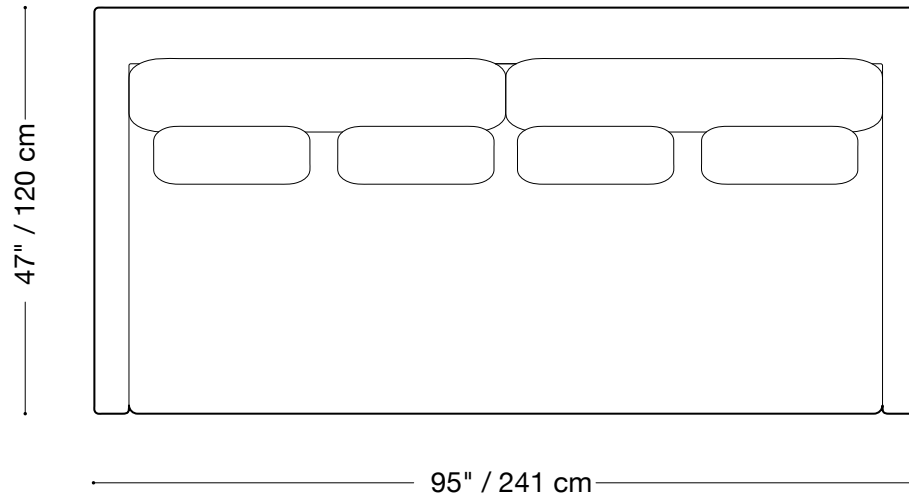

MONTAUK SOFA

Modern Lounge

MONTAUK SOFA

Modern Lounge

Sofa

Length 95" / 241 cm

Depth 47" / 120 cm

Height 25" / 64 cm

Available in custom sizes to fit your apartment in both leather and fabric.

MONTAUK SOFA

Modern Lounge

Love seat

Length 79" / 201 cm

Depth 47" / 120 cm

Height 25" / 64 cm

Available in custom sizes to fit your apartment in both leather and fabric.

Modern Lounge

Lounge sectional

Length 126" x 84" / 320 cm x 213 cm

Depth 47" / 120 cm

Height 25" / 64 cm

Available in custom sizes to fit your apartment in both leather and fabric.

126" / 320 cm

126" / 320 cm

84" / 213 cm

25" / 64 cm