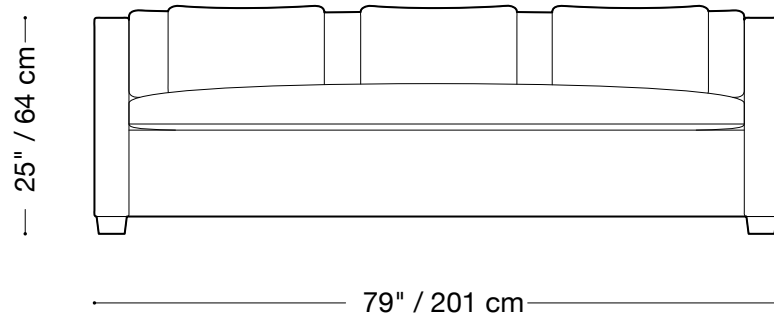

Available in custom sizes to fit your apartment in both leather and fabric.

MONTAUK SOFA

Modern Lounge

Love seat

Length 79" / 201 cm

Depth 47" / 120 cm

Height 25" / 64 cm

Available in custom sizes to fit your apartment in both leather and fabric.

MONTAUK SOFA

Modern Lounge

Chair

Length 50" / 127 cm

Depth 47" / 120 cm

Height 25" / 64 cm

Available in custom sizes to fit your apartment in both leather and fabric.

MONTAUK SOFA

Modern Lounge

Lounge sectional

Length 126" x 84" / 320 cm x 213 cm

Depth 47" / 120 cm

Height 25" / 64 cm

Available in custom sizes to fit your apartment in both leather and fabric.

126" / 320 cm

126" / 320 cm

84" / 213 cm

25" / 64 cm