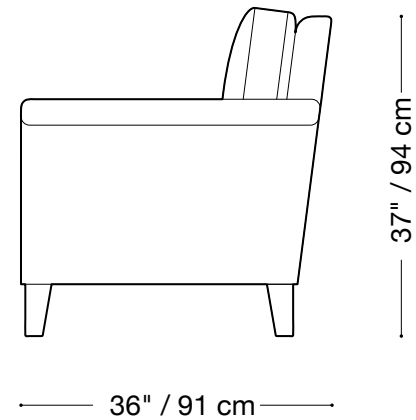

**MONTAUK
SOFA**

Polo

MONTAUK SOFA

Polo

Sofa

Length 84" / 213 cm

Depth 36" / 91 cm

Height 37" / 94 cm

Available in custom sizes to fit your apartment in both leather and fabric.

MONTAUK SOFA

Polo

Love seat

Length 60" / 152 cm

Depth 36" / 91 cm

Height 37" / 94 cm

Available in custom sizes to fit your apartment in both leather and fabric.

MONTAUK SOFA

Polo

Chair

Length 32" / 81 cm

Depth 36" / 91 cm

Height 37" / 94 cm

Available in custom sizes to fit your apartment in both leather and fabric.