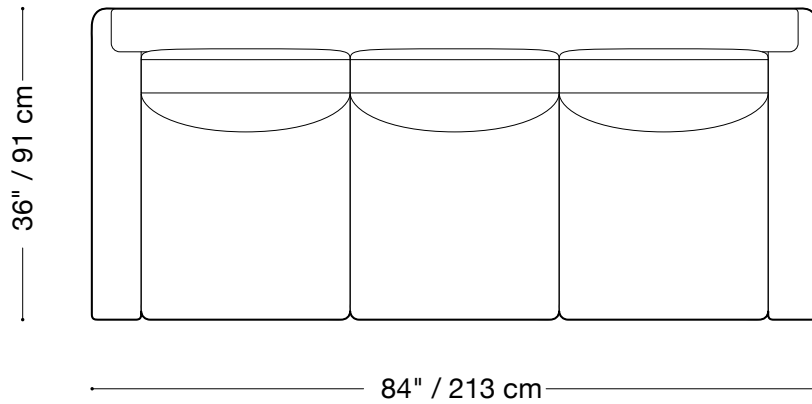

**MONTAUK
SOFA**

Polo

MONTAUK SOFA

Polo

Sofa

Length 84" / 213 cm

Depth 36" / 91 cm

Height 37" / 94 cm

Available in custom sizes to fit your apartment in both leather and fabric.

MONTAUK SOFA

Polo

Love seat

Length 60" / 152 cm

Depth 36" / 91 cm

Height 37" / 94 cm

Available in custom sizes to fit your apartment in both leather and fabric.

MONTAUK SOFA

Polo

Chair

Length 32" / 81 cm

Depth 36" / 91 cm

Height 37" / 94 cm

Available in custom sizes to fit your apartment in both leather and fabric.