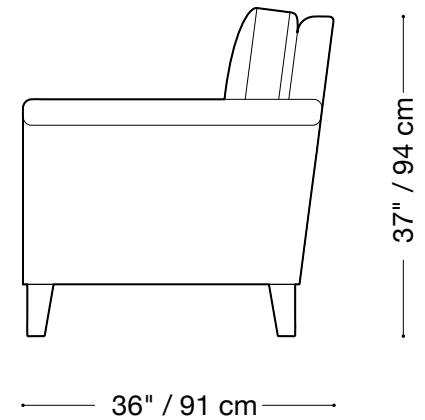

**MONTAUK
SOFA**

Polo

MONTAUK SOFA

Polo

Sofa

Length 84" / 213 cm

Depth 36" / 91 cm

Height 37" / 94 cm

Available in custom sizes to fit your apartment in both leather and fabric.

MONTAUK SOFA

Polo

Love seat

Length 60" / 152 cm

Depth 36" / 91 cm

Height 37" / 94 cm

Available in custom sizes to fit your apartment in both leather and fabric.

MONTAUK SOFA

Polo

Chair

Length 32" / 81 cm

Depth 36" / 91 cm

Height 37" / 94 cm

Available in custom sizes to fit your apartment in both leather and fabric.