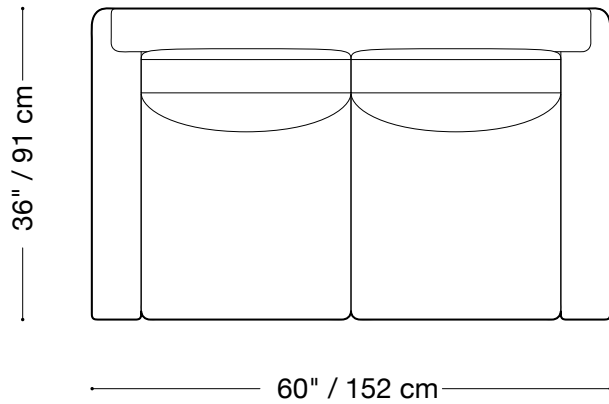

**MONTAUK
SOFA**

Polo

MONTAUK SOFA

Polo

Sofa

Length 84" / 213 cm

Depth 36" / 91 cm

Height 37" / 94 cm

Available in custom sizes to fit your apartment in both leather and fabric.

MONTAUK SOFA

Polo

Love seat

Length 60" / 152 cm

Depth 36" / 91 cm

Height 37" / 94 cm

Available in custom sizes to fit your apartment in both leather and fabric.

MONTAUK SOFA

Polo

Chair

Length 32" / 81 cm

Depth 36" / 91 cm

Height 37" / 94 cm

Available in custom sizes to fit your apartment in both leather and fabric.