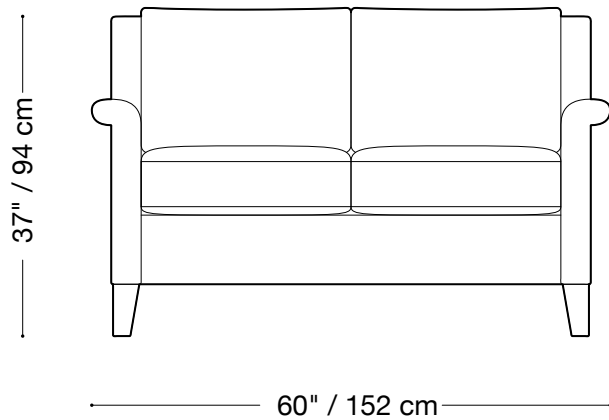

**MONTAUK
SOFA**

Polo

MONTAUK SOFA

Polo

Sofa

Length 84" / 213 cm

Depth 36" / 91 cm

Height 37" / 94 cm

Available in custom sizes to fit your apartment in both leather and fabric.

MONTAUK SOFA

Polo

Love seat

Length 60" / 152 cm

Depth 36" / 91 cm

Height 37" / 94 cm

Available in custom sizes to fit your apartment in both leather and fabric.

MONTAUK SOFA

Polo

Chair

Length 32" / 81 cm

Depth 36" / 91 cm

Height 37" / 94 cm

Available in custom sizes to fit your apartment in both leather and fabric.