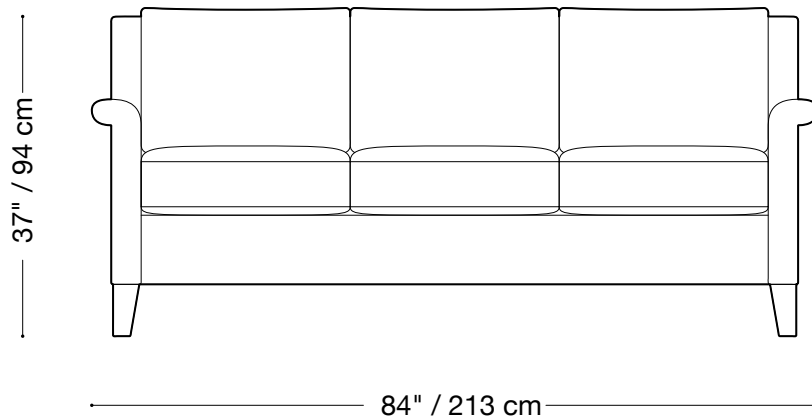

**MONTAUK
SOFA**

Polo

MONTAUK SOFA

Polo

Sofa

Length 84" / 213 cm

Depth 36" / 91 cm

Height 37" / 94 cm

Available in custom sizes to fit your apartment in both leather and fabric.

MONTAUK SOFA

Polo

Love seat

Length 60" / 152 cm

Depth 36" / 91 cm

Height 37" / 94 cm

Available in custom sizes to fit your apartment in both leather and fabric.

MONTAUK SOFA

Polo

Chair

Length 32" / 81 cm

Depth 36" / 91 cm

Height 37" / 94 cm

Available in custom sizes to fit your apartment in both leather and fabric.