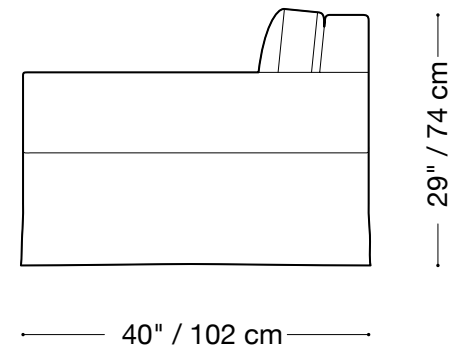

**MONTAUK
SOFA**

Roll Arm

MONTAUK SOFA

Roll Arm

Sofa

Length 93" / 236 cm

Depth 40" / 102 cm

Height 29" / 74 cm

Available in custom sizes to fit your apartment in both leather and fabric.

Upholstery upgrades available.

MONTAUK SOFA

Roll Arm

Love seat

Length 78" / 198 cm

Depth 40" / 102 cm

Height 29" / 74 cm

Available in custom sizes to fit your apartment in both leather and fabric.

Upholstery upgrades available.

MONTAUK SOFA

Roll Arm

Chair

Length 48" / 123 cm

Depth 40" / 102 cm

Height 29" / 74 cm

Available in custom sizes to fit your apartment in both leather and fabric.
Upholstery upgrades available.

MONTAUK SOFA

Roll Arm

Queen sleeper

Length 86" / 218 cm

Depth 42" / 107 cm

Height 29" / 74 cm

Available in custom sizes to fit your apartment in both leather and fabric.