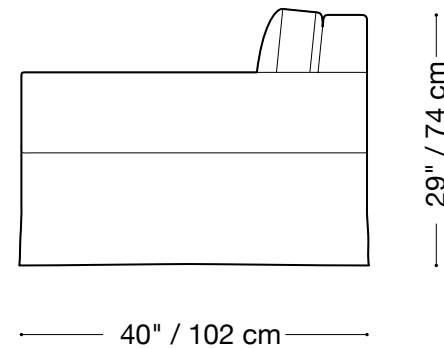

Available in custom sizes to fit your apartment in both leather and fabric.

Upholstery upgrades available.

MONTAUK SOFA

Roll Arm

Love seat

Length 78" / 198 cm

Depth 40" / 102 cm

Height 29" / 74 cm

Available in custom sizes to fit your apartment in both leather and fabric.

Upholstery upgrades available.

MONTAUK SOFA

Roll Arm

Chair

Length 48" / 123 cm

Depth 40" / 102 cm

Height 29" / 74 cm

Available in custom sizes to fit your apartment in both leather and fabric.
Upholstery upgrades available.

MONTAUK SOFA

Roll Arm

Queen sleeper

Length 86" / 218 cm

Depth 42" / 107 cm

Height 29" / 74 cm

Available in custom sizes to fit your apartment in both leather and fabric.

Upholstery upgrades available.

MONTAUK SOFA

Roll Arm

Double sleeper

Length 78" / 198 cm

Depth 42" / 107 cm

Height 29" / 74 cm

Available in custom sizes to fit your apartment in both leather and fabric.