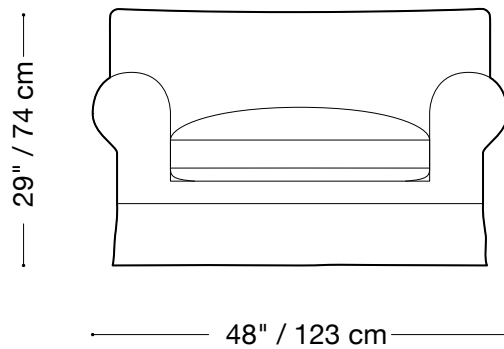

Available in custom sizes to fit your apartment in both leather and fabric.

Upholstery upgrades available.

MONTAUK SOFA

Roll Arm

Love seat

Length 78" / 198 cm

Depth 40" / 102 cm

Height 29" / 74 cm

Available in custom sizes to fit your apartment in both leather and fabric.

Upholstery upgrades available.

MONTAUK SOFA

Roll Arm

Chair

Length 48" / 123 cm

Depth 40" / 102 cm

Height 29" / 74 cm

Available in custom sizes to fit your apartment in both leather and fabric.
Upholstery upgrades available.

MONTAUK SOFA

Roll Arm

Queen sleeper

Length 86" / 218 cm

Depth 42" / 107 cm

Height 29" / 74 cm

Available in custom sizes to fit your apartment in both leather and fabric.

Upholstery upgrades available.

MONTAUK SOFA

Roll Arm

Double sleeper

Length 78" / 198 cm

Depth 42" / 107 cm

Height 29" / 74 cm

Available in custom sizes to fit your apartment in both leather and fabric.