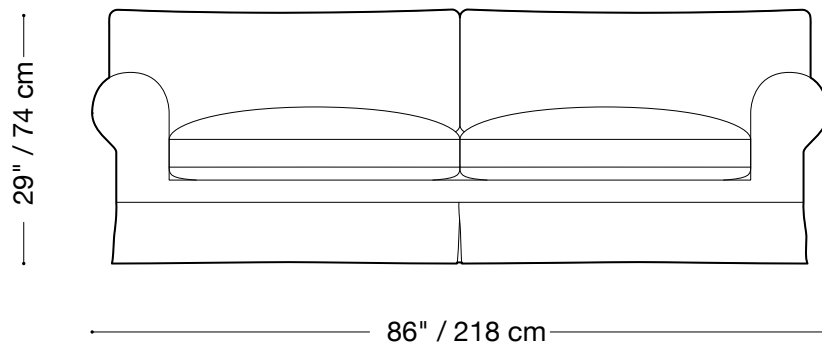

Available in custom sizes to fit your apartment in both leather and fabric.

Upholstery upgrades available.

MONTAUK SOFA

Roll Arm

Chair

Length 48" / 123 cm

Depth 40" / 102 cm

Height 29" / 74 cm

Available in custom sizes to fit your apartment in both leather and fabric.
Upholstery upgrades available.

MONTAUK SOFA

Roll Arm

Queen sleeper

Length 86" / 218 cm

Depth 42" / 107 cm

Height 29" / 74 cm

Available in custom sizes to fit your apartment in both leather and fabric.

Upholstery upgrades available.

MONTAUK SOFA

Roll Arm

Double sleeper

Length 78" / 198 cm

Depth 42" / 107 cm

Height 29" / 74 cm

Available in custom sizes to fit your apartment in both leather and fabric.

Upholstery upgrades available.

MONTAUK SOFA

Roll Arm

Sectional

Length 110" x 110" / 274 cm x 274 cm

Depth 40" / 102 cm

Height 29" / 74 cm

Available in custom sizes to fit your apartment in both leather and fabric.
Upholstery upgrades available.