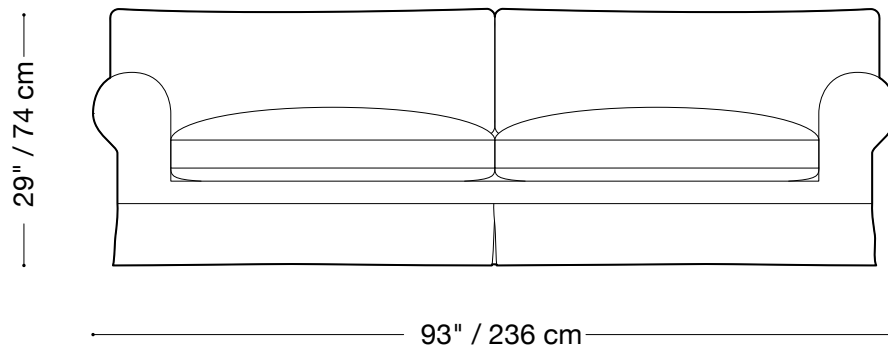

**MONTAUK
SOFA**

Roll Arm

MONTAUK SOFA

Roll Arm

Sofa

Length 93" / 236 cm

Depth 40" / 102 cm

Height 29" / 74 cm

Available in custom sizes to fit your apartment in both leather and fabric.

Upholstery upgrades available.

MONTAUK SOFA

Roll Arm

Love seat

Length 78" / 198 cm

Depth 40" / 102 cm

Height 29" / 74 cm

Available in custom sizes to fit your apartment in both leather and fabric.
Upholstery upgrades available.

MONTAUK SOFA

Roll Arm

Queen sleeper

Length 86" / 218 cm

Depth 42" / 107 cm

Height 29" / 74 cm

Available in custom sizes to fit your apartment in both leather and fabric.

Upholstery upgrades available.

MONTAUK SOFA

Roll Arm

Double sleeper

Length 78" / 198 cm

Depth 42" / 107 cm

Height 29" / 74 cm

Available in custom sizes to fit your apartment in both leather and fabric.