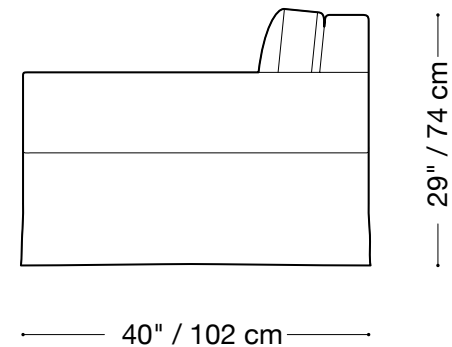

**MONTAUK
SOFA**

Roll Arm

MONTAUK SOFA

Roll Arm

Sofa

Length 93" / 236 cm

Depth 40" / 102 cm

Height 29" / 74 cm

Available in custom sizes to fit your apartment in both leather and fabric.

Upholstery upgrades available.

MONTAUK SOFA

Roll Arm

Love seat

Length 78" / 198 cm

Depth 40" / 102 cm

Height 29" / 74 cm

Upholstery upgrades available.

MONTAUK SOFA

Roll Arm

Double sleeper

Length 78" / 198 cm

Depth 42" / 107 cm

Height 29" / 74 cm

Available in custom sizes to fit your apartment in both leather and fabric.

Upholstery upgrades available.

MONTAUK SOFA

Roll Arm

Sectional

Length 110" x 110" / 274 cm x 274 cm

Depth 40" / 102 cm

Height 29" / 74 cm

Available in custom sizes to fit your apartment in both leather and fabric.
Upholstery upgrades available.