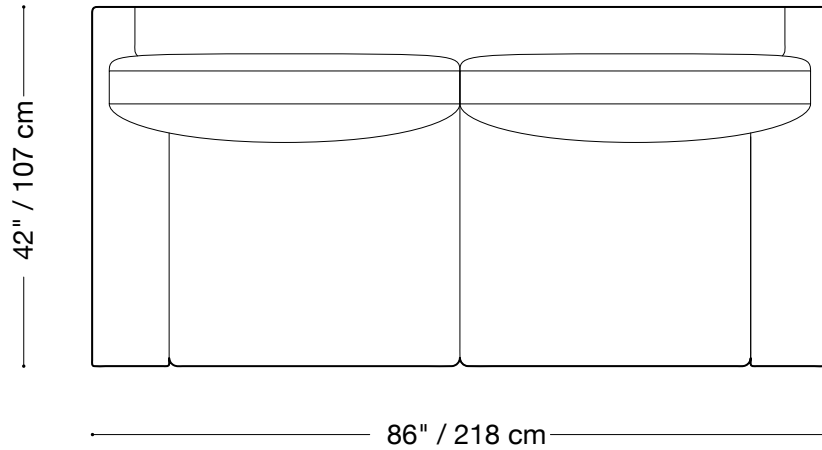

Available in custom sizes to fit your apartment in both leather and fabric.
Upholstery upgrades available.

MONTAUK SOFA

Roll Arm

Queen sleeper

Length 86" / 218 cm

Depth 42" / 107 cm

Height 29" / 74 cm

Available in custom sizes to fit your apartment in both leather and fabric.

Upholstery upgrades available.

MONTAUK SOFA

Roll Arm

Double sleeper

Length 78" / 198 cm

Depth 42" / 107 cm

Height 29" / 74 cm

Available in custom sizes to fit your apartment in both leather and fabric.

Upholstery upgrades available.

MONTAUK SOFA

Roll Arm

Sectional

Length 110" x 110" / 274 cm x 274 cm

Depth 40" / 102 cm

Height 29" / 74 cm

Available in custom sizes to fit your apartment in both leather and fabric.
Upholstery upgrades available.