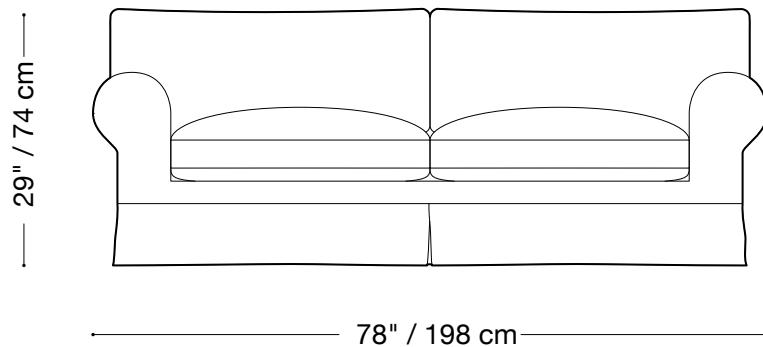

**MONTAUK
SOFA**

Roll Arm

MONTAUK SOFA

Roll Arm

Sofa

Length 93" / 236 cm

Depth 40" / 102 cm

Height 29" / 74 cm

Available in custom sizes to fit your apartment in both leather and fabric.

Upholstery upgrades available.

MONTAUK SOFA

Roll Arm

Love seat

Length 78" / 198 cm

Depth 40" / 102 cm

Height 29" / 74 cm

Available in custom sizes to fit your apartment in both leather and fabric.

Upholstery upgrades available.

MONTAUK SOFA

Roll Arm

Chair

Length 48" / 123 cm

Depth 40" / 102 cm

Height 29" / 74 cm

Available in custom sizes to fit your apartment in both leather and fabric.
Upholstery upgrades available.

MONTAUK SOFA

Roll Arm

Queen sleeper

Length 86" / 218 cm

Depth 42" / 107 cm

Height 29" / 74 cm

Available in custom sizes to fit your apartment in both leather and fabric.