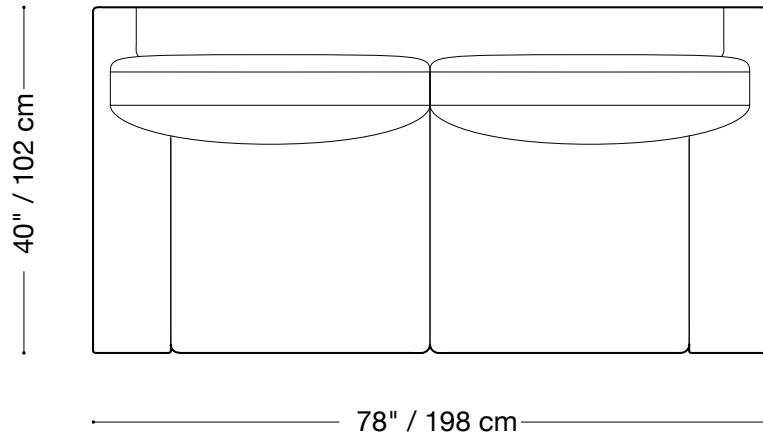

MONTAUK SOFA

Roll Arm

Love seat

Length 78" / 198 cm

Depth 40" / 102 cm

Height 29" / 74 cm

Available in custom sizes to fit your apartment in both leather and fabric.

Upholstery upgrades available.