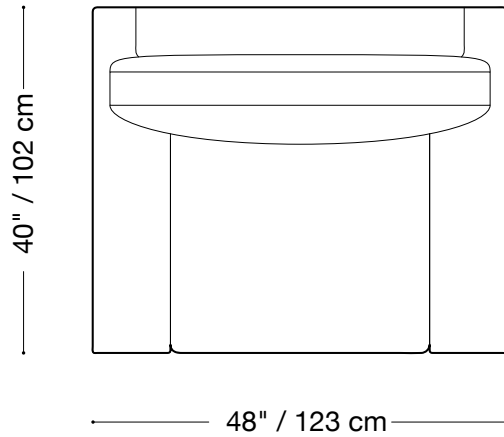

Available in custom sizes to fit your apartment in both leather and fabric.

Upholstery upgrades available.

MONTAUK SOFA

Roll Arm

Chair

Length 48" / 123 cm

Depth 40" / 102 cm

Height 29" / 74 cm

Available in custom sizes to fit your apartment in both leather and fabric.
Upholstery upgrades available.

MONTAUK SOFA

Roll Arm

Queen sleeper

Length 86" / 218 cm

Depth 42" / 107 cm

Height 29" / 74 cm

Available in custom sizes to fit your apartment in both leather and fabric.

Upholstery upgrades available.

MONTAUK SOFA

Roll Arm

Double sleeper

Length 78" / 198 cm

Depth 42" / 107 cm

Height 29" / 74 cm

Available in custom sizes to fit your apartment in both leather and fabric.

Upholstery upgrades available.

MONTAUK SOFA

Roll Arm

Sectional

Length 110" x 110" / 274 cm x 274 cm

Depth 40" / 102 cm

Height 29" / 74 cm

Available in custom sizes to fit your apartment in both leather and fabric.
Upholstery upgrades available.