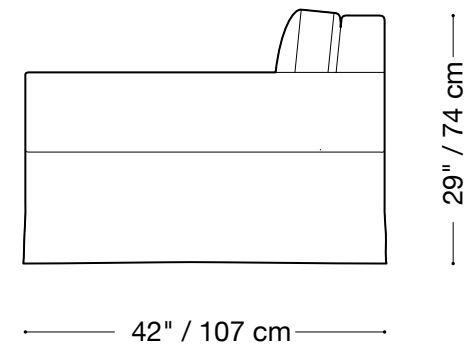

Available in custom sizes to fit your apartment in both leather and fabric.
Upholstery upgrades available.

MONTAUK SOFA

Roll Arm

Queen sleeper

Length 86" / 218 cm

Depth 42" / 107 cm

Height 29" / 74 cm

Available in custom sizes to fit your apartment in both leather and fabric.

Upholstery upgrades available.

MONTAUK SOFA

Roll Arm

Double sleeper

Length 78" / 198 cm

Depth 42" / 107 cm

Height 29" / 74 cm

Available in custom sizes to fit your apartment in both leather and fabric.

Upholstery upgrades available.

MONTAUK SOFA

Roll Arm

Sectional

Length 110" x 110" / 274 cm x 274 cm

Depth 40" / 102 cm

Height 29" / 74 cm

Available in custom sizes to fit your apartment in both leather and fabric.
Upholstery upgrades available.