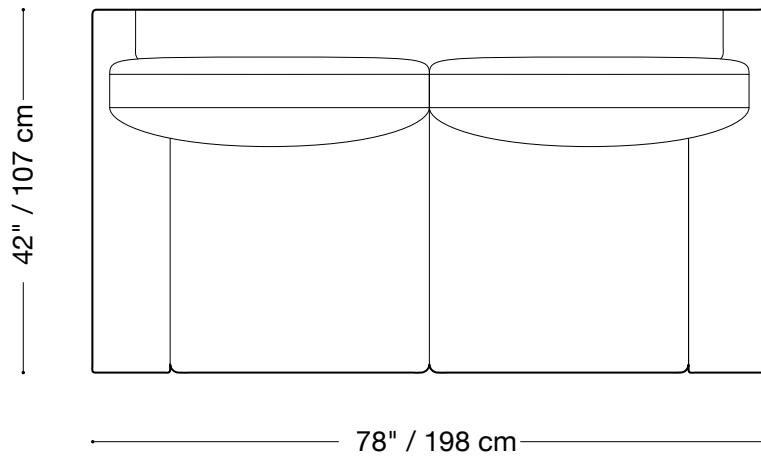

Available in custom sizes to fit your apartment in both leather and fabric.
Upholstery upgrades available.

MONTAUK SOFA

Roll Arm

Queen sleeper

Length 86" / 218 cm

Depth 42" / 107 cm

Height 29" / 74 cm

Available in custom sizes to fit your apartment in both leather and fabric.

Upholstery upgrades available.

MONTAUK SOFA

Roll Arm

Double sleeper

Length 78" / 198 cm

Depth 42" / 107 cm

Height 29" / 74 cm

Available in custom sizes to fit your apartment in both leather and fabric.

Upholstery upgrades available.

MONTAUK SOFA

Roll Arm

Sectional

Length 110" x 110" / 274 cm x 274 cm

Depth 40" / 102 cm

Height 29" / 74 cm

Available in custom sizes to fit your apartment in both leather and fabric.
Upholstery upgrades available.