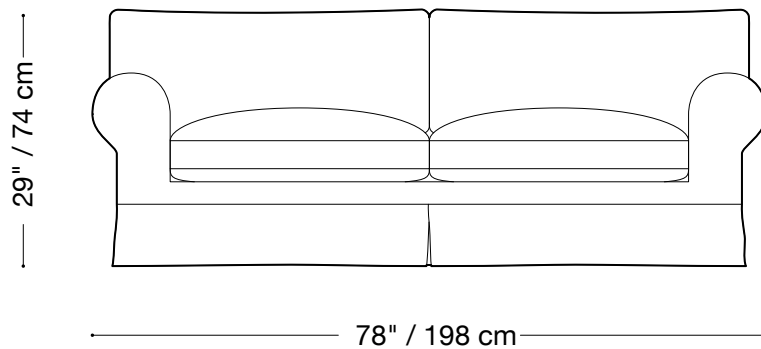

Available in custom sizes to fit your apartment in both leather and fabric.

Upholstery upgrades available.

MONTAUK SOFA

Roll Arm

Chair

Length 48" / 123 cm

Depth 40" / 102 cm

Height 29" / 74 cm

Available in custom sizes to fit your apartment in both leather and fabric.
Upholstery upgrades available.

MONTAUK SOFA

Roll Arm

Queen sleeper

Length 86" / 218 cm

Depth 42" / 107 cm

Height 29" / 74 cm

Available in custom sizes to fit your apartment in both leather and fabric.

Upholstery upgrades available.

MONTAUK SOFA

Roll Arm

Double sleeper

Length 78" / 198 cm

Depth 42" / 107 cm

Height 29" / 74 cm

Available in custom sizes to fit your apartment in both leather and fabric.

Upholstery upgrades available.

MONTAUK SOFA

Roll Arm

Sectional

Length 110" x 110" / 274 cm x 274 cm

Depth 40" / 102 cm

Height 29" / 74 cm

Available in custom sizes to fit your apartment in both leather and fabric.
Upholstery upgrades available.