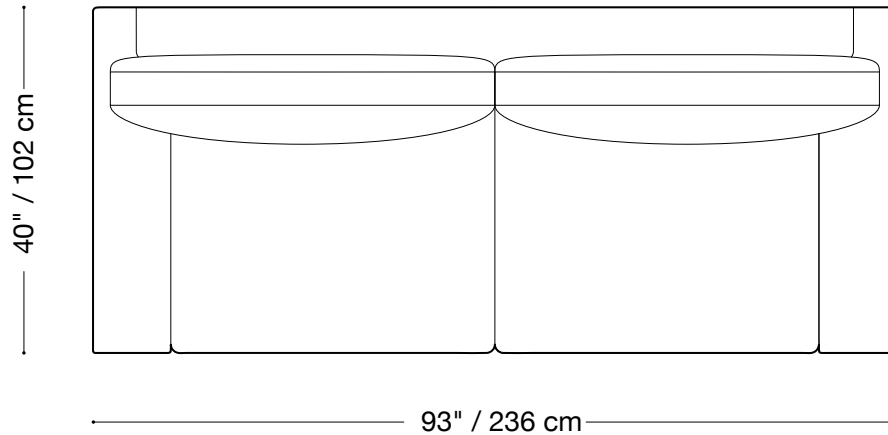

**MONTAUK
SOFA**

Roll Arm

MONTAUK SOFA

Roll Arm

Sofa

Length 93" / 236 cm

Depth 40" / 102 cm

Height 29" / 74 cm

Available in custom sizes to fit your apartment in both leather and fabric.

Upholstery upgrades available.

MONTAUK SOFA

Roll Arm

Love seat

Length 78" / 198 cm

Depth 40" / 102 cm

Height 29" / 74 cm

Available in custom sizes to fit your apartment in both leather and fabric.
Upholstery upgrades available.

MONTAUK SOFA

Roll Arm

Queen sleeper

Length 86" / 218 cm

Depth 42" / 107 cm

Height 29" / 74 cm

Available in custom sizes to fit your apartment in both leather and fabric.

Upholstery upgrades available.

MONTAUK SOFA

Roll Arm

Double sleeper

Length 78" / 198 cm

Depth 42" / 107 cm

Height 29" / 74 cm

Available in custom sizes to fit your apartment in both leather and fabric.