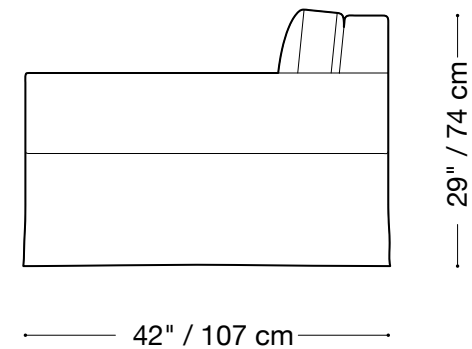

Available in custom sizes to fit your apartment in both leather and fabric.
Upholstery upgrades available.

MONTAUK SOFA

Roll Arm

Queen sleeper

Length 86" / 218 cm

Depth 42" / 107 cm

Height 29" / 74 cm

Available in custom sizes to fit your apartment in both leather and fabric.

Upholstery upgrades available.

MONTAUK SOFA

Roll Arm

Double sleeper

Length 78" / 198 cm

Depth 42" / 107 cm

Height 29" / 74 cm

Available in custom sizes to fit your apartment in both leather and fabric.

Upholstery upgrades available.

MONTAUK SOFA

Roll Arm

Sectional

Length 110" x 110" / 274 cm x 274 cm

Depth 40" / 102 cm

Height 29" / 74 cm

Available in custom sizes to fit your apartment in both leather and fabric.
Upholstery upgrades available.