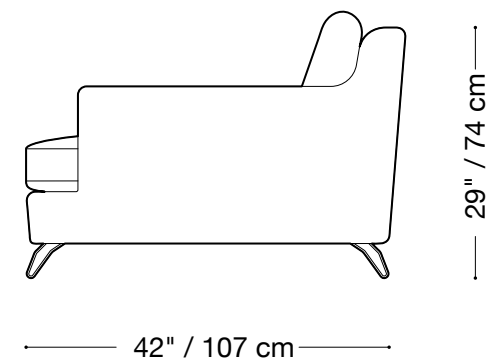

MONTAUK SOFA

Sarah

MONTAUK SOFA

Sarah

Sofa

Length 101" / 257 cm

Depth 42" / 107 cm

Height 29" / 74 cm

Available in custom sizes to fit your apartment in both leather and fabric.

MONTAUK SOFA

Sarah

Love seat

Length 71" / 180 cm

Depth 42" / 107 cm

Height 29" / 74 cm

Available in custom sizes to fit your apartment in both leather and fabric.

MONTAUK SOFA

Sarah

Chair

Length 34" / 86 cm

Depth 42" / 107 cm

Height 29" / 74 cm

Available in custom sizes to fit your apartment in both leather and fabric.