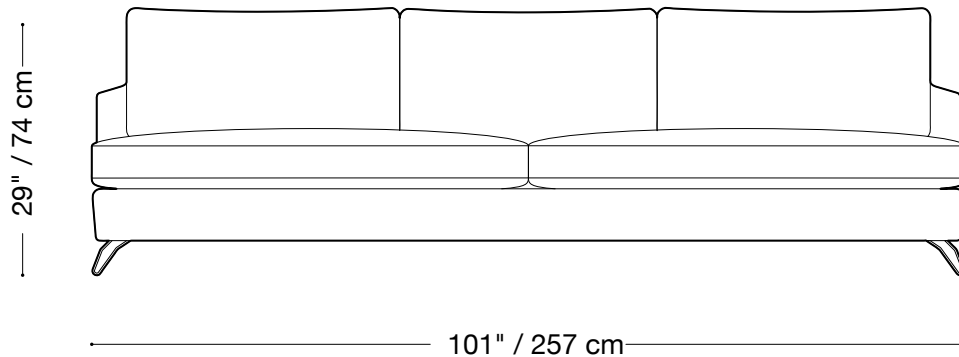

MONTAUK SOFA

Sarah

MONTAUK SOFA

Sarah

Sofa

Length 101" / 257 cm

Depth 42" / 107 cm

Height 29" / 74 cm

Available in custom sizes to fit your apartment in both leather and fabric.

MONTAUK SOFA

Sarah

Love seat

Length 71" / 180 cm

Depth 42" / 107 cm

Height 29" / 74 cm

Available in custom sizes to fit your apartment in both leather and fabric.

MONTAUK SOFA

Sarah

Chair

Length 34" / 86 cm

Depth 42" / 107 cm

Height 29" / 74 cm

Available in custom sizes to fit your apartment in both leather and fabric.