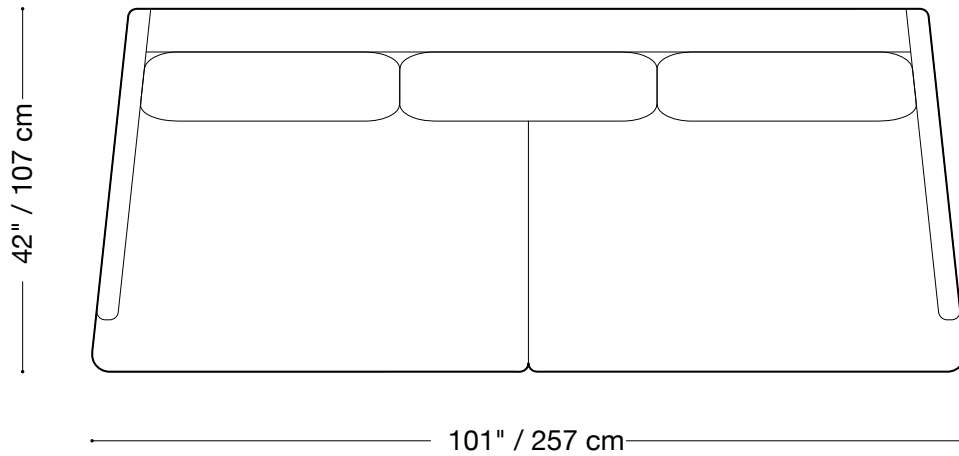

MONTAUK SOFA

Sarah

MONTAUK SOFA

Sarah

Sofa

Length 101" / 257 cm

Depth 42" / 107 cm

Height 29" / 74 cm

Available in custom sizes to fit your apartment in both leather and fabric.

MONTAUK SOFA

Sarah

Love seat

Length 71" / 180 cm

Depth 42" / 107 cm

Height 29" / 74 cm

Available in custom sizes to fit your apartment in both leather and fabric.

MONTAUK SOFA

Sarah

Chair

Length 34" / 86 cm

Depth 42" / 107 cm

Height 29" / 74 cm

Available in custom sizes to fit your apartment in both leather and fabric.