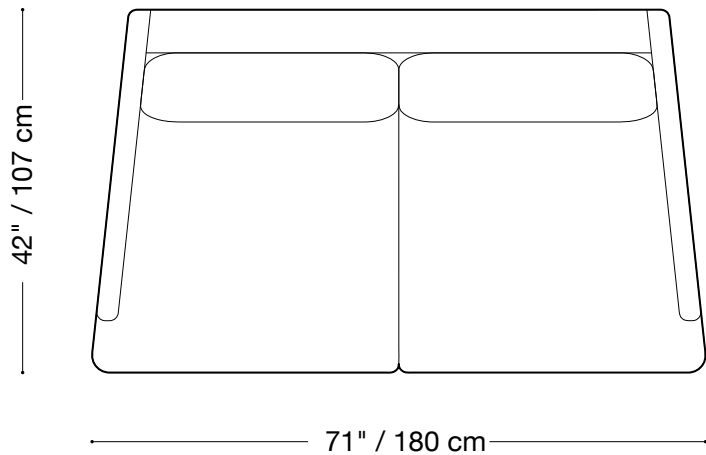

MONTAUK SOFA

Sarah

MONTAUK SOFA

Sarah

Sofa

Length 101" / 257 cm

Depth 42" / 107 cm

Height 29" / 74 cm

Available in custom sizes to fit your apartment in both leather and fabric.

MONTAUK SOFA

Sarah

Love seat

Length 71" / 180 cm

Depth 42" / 107 cm

Height 29" / 74 cm

Available in custom sizes to fit your apartment in both leather and fabric.

MONTAUK SOFA

Sarah

Chair

Length 34" / 86 cm

Depth 42" / 107 cm

Height 29" / 74 cm

Available in custom sizes to fit your apartment in both leather and fabric.