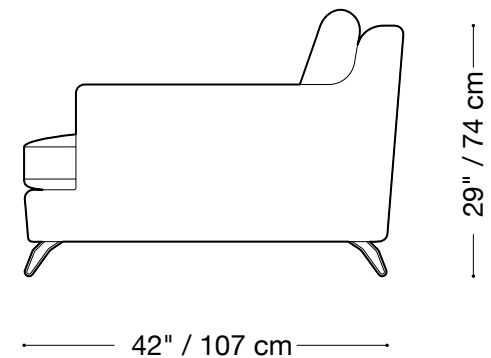

MONTAUK SOFA

Sarah

MONTAUK SOFA

Sarah

Sofa

Length 101" / 257 cm

Depth 42" / 107 cm

Height 29" / 74 cm

Available in custom sizes to fit your apartment in both leather and fabric.

MONTAUK SOFA

Sarah

Love seat

Length 71" / 180 cm

Depth 42" / 107 cm

Height 29" / 74 cm

Available in custom sizes to fit your apartment in both leather and fabric.

MONTAUK SOFA

Sarah

Chair

Length 34" / 86 cm

Depth 42" / 107 cm

Height 29" / 74 cm

Available in custom sizes to fit your apartment in both leather and fabric.