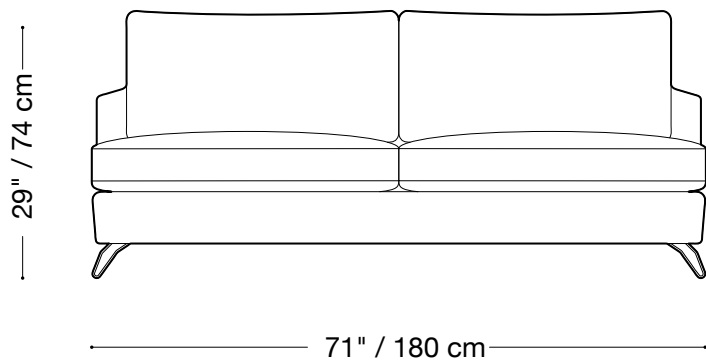

MONTAUK SOFA

Sarah

MONTAUK SOFA

Sarah

Sofa

Length 101" / 257 cm

Depth 42" / 107 cm

Height 29" / 74 cm

Available in custom sizes to fit your apartment in both leather and fabric.

MONTAUK SOFA

Sarah

Love seat

Length 71" / 180 cm

Depth 42" / 107 cm

Height 29" / 74 cm

Available in custom sizes to fit your apartment in both leather and fabric.

MONTAUK SOFA

Sarah

Chair

Length 34" / 86 cm

Depth 42" / 107 cm

Height 29" / 74 cm

Available in custom sizes to fit your apartment in both leather and fabric.