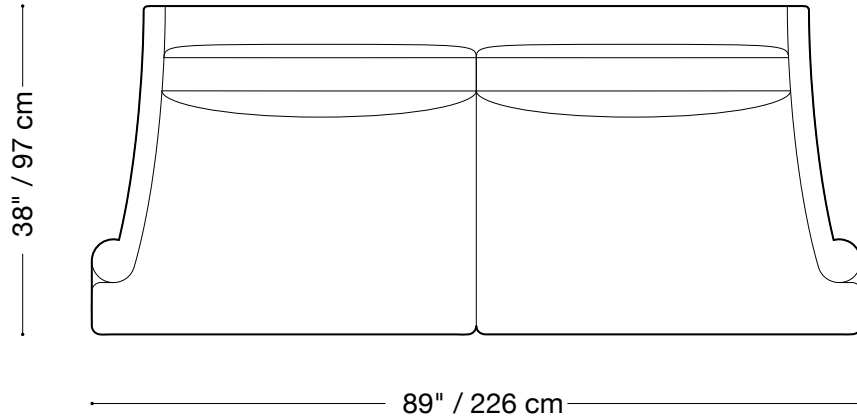

## Sofa

Length 89" / 226 cm

Depth 38" / 97 cm

Height 33" / 84 cm

Available in custom sizes to fit your apartment in both leather and fabric.

## Love seat

Length 64" / 163 cm

Depth 38" / 97 cm

Height 33" / 84 cm

Available in custom sizes to fit your apartment in both leather and fabric.