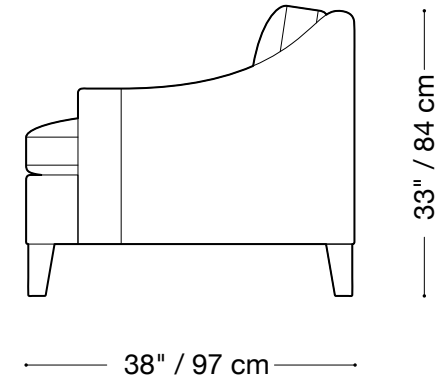

## Sofa

Length 89" / 226 cm

Depth 38" / 97 cm

Height 33" / 84 cm

Available in custom sizes to fit your apartment in both leather and fabric.

## Love seat

Length 64" / 163 cm

Depth 38" / 97 cm

Height 33" / 84 cm

Available in custom sizes to fit your apartment in both leather and fabric.

## Chair

Length 36" / 91 cm

Depth 38" / 97 cm

Height 33" / 84 cm

Available in custom sizes to fit your apartment in both leather and fabric.