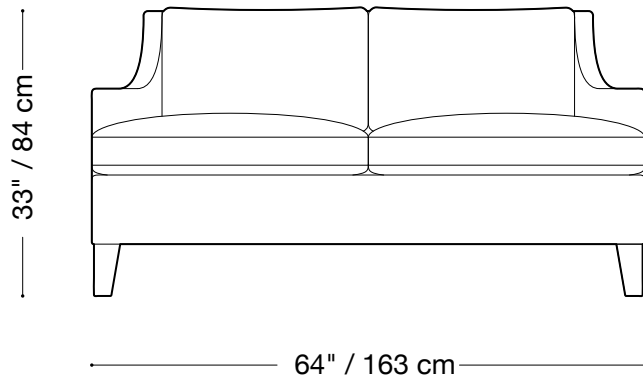

## Sofa

Length 89" / 226 cm

Depth 38" / 97 cm

Height 33" / 84 cm

Available in custom sizes to fit your apartment in both leather and fabric.

## Love seat

Length 64" / 163 cm

Depth 38" / 97 cm

Height 33" / 84 cm

Available in custom sizes to fit your apartment in both leather and fabric.

## Chair

Length 36" / 91 cm

Depth 38" / 97 cm

Height 33" / 84 cm

Available in custom sizes to fit your apartment in both leather and fabric.