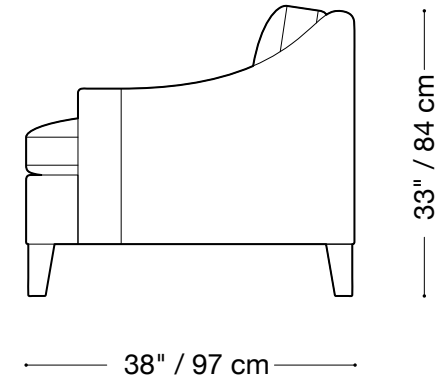

## Sofa

Length 89" / 226 cm

Depth 38" / 97 cm

Height 33" / 84 cm

Available in custom sizes to fit your apartment in both leather and fabric.

## Love seat

Length 64" / 163 cm

Depth 38" / 97 cm

Height 33" / 84 cm

Available in custom sizes to fit your apartment in both leather and fabric.

## Chair

Length 36" / 91 cm

Depth 38" / 97 cm

Height 33" / 84 cm

Available in custom sizes to fit your apartment in both leather and fabric.