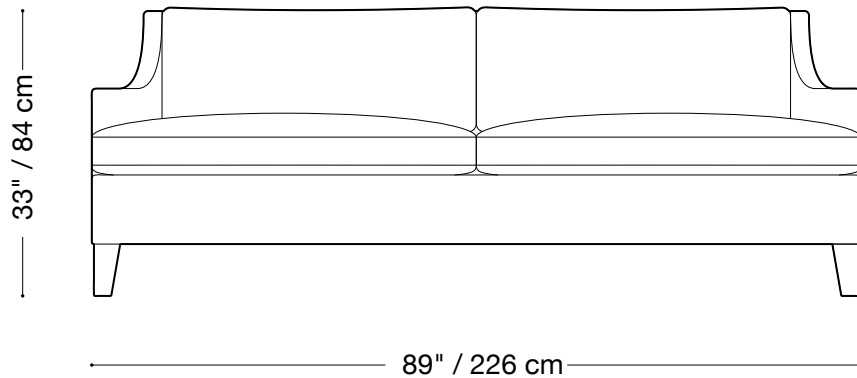

## Sofa

Length 89" / 226 cm

Depth 38" / 97 cm

Height 33" / 84 cm

Available in custom sizes to fit your apartment in both leather and fabric.

## Love seat

Length 64" / 163 cm

Depth 38" / 97 cm

Height 33" / 84 cm

Available in custom sizes to fit your apartment in both leather and fabric.

## Chair

Length 36" / 91 cm

Depth 38" / 97 cm

Height 33" / 84 cm

Available in custom sizes to fit your apartment in both leather and fabric.