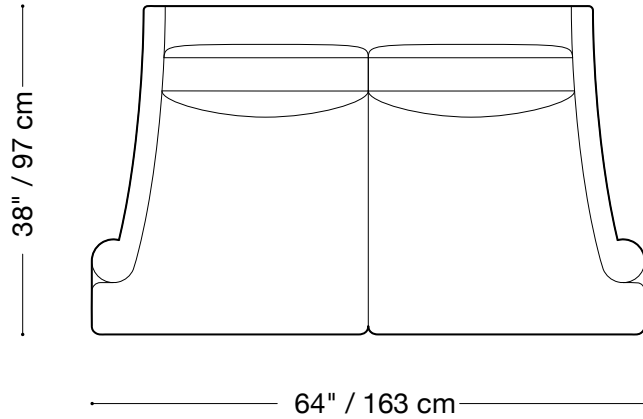

## Sofa

Length 89" / 226 cm

Depth 38" / 97 cm

Height 33" / 84 cm

Available in custom sizes to fit your apartment in both leather and fabric.

## Love seat

Length 64" / 163 cm

Depth 38" / 97 cm

Height 33" / 84 cm

Available in custom sizes to fit your apartment in both leather and fabric.

## Chair

Length 36" / 91 cm

Depth 38" / 97 cm

Height 33" / 84 cm

Available in custom sizes to fit your apartment in both leather and fabric.