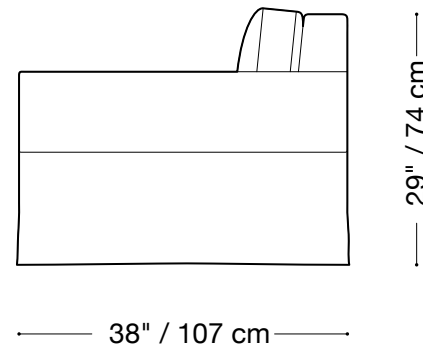

Available in custom sizes to fit your apartment in both leather and fabric.
Upholstery upgrades available.

MONTAUK SOFA

Small Roll Arm

Chair

Length 40" / 102 cm

Depth 38" / 97 cm

Height 29" / 74 cm

Available in custom sizes to fit your apartment in both leather and fabric.

Upholstery upgrades available.

MONTAUK SOFA

Small Roll Arm

Queen sleeper

Length 86" / 218 cm

Depth 40" / 102 cm

Height 29" / 74 cm

Available in custom sizes to fit your apartment in both leather and fabric.

Upholstery upgrades available.

MONTAUK SOFA

Small Roll Arm

Double sleeper

Length 78" / 198 cm

Depth 40" / 102 cm

Height 29" / 74 cm

Available in custom sizes to fit your apartment in both leather and fabric.

Upholstery upgrades available.

MONTAUK SOFA

Small Roll Arm

Sectional

Length 92" x 92" / 234 cm x 234 cm

Depth 38" / 97 cm

Height 29" / 74 cm

Available in custom sizes to fit your apartment in both leather and fabric.
Upholstery upgrades available.