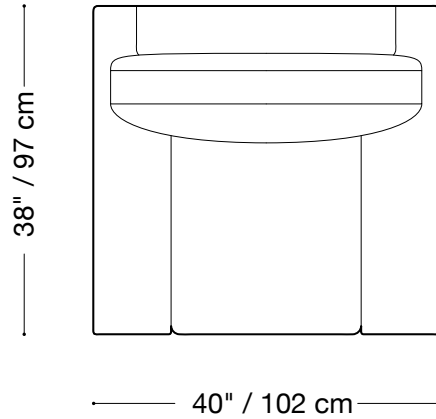

Available in custom sizes to fit your apartment in both leather and fabric.
Upholstery upgrades available.

MONTAUK SOFA

Small Roll Arm

Chair

Length 40" / 102 cm

Depth 38" / 97 cm

Height 29" / 74 cm

Available in custom sizes to fit your apartment in both leather and fabric.

Upholstery upgrades available.

MONTAUK SOFA

Small Roll Arm

Queen sleeper

Length 86" / 218 cm

Depth 40" / 102 cm

Height 29" / 74 cm

Available in custom sizes to fit your apartment in both leather and fabric.

Upholstery upgrades available.

MONTAUK SOFA

Small Roll Arm

Double sleeper

Length 78" / 198 cm

Depth 40" / 102 cm

Height 29" / 74 cm

Available in custom sizes to fit your apartment in both leather and fabric.

Upholstery upgrades available.

MONTAUK SOFA

Small Roll Arm

Sectional

Length 92" x 92" / 234 cm x 234 cm

Depth 38" / 97 cm

Height 29" / 74 cm

Available in custom sizes to fit your apartment in both leather and fabric.
Upholstery upgrades available.