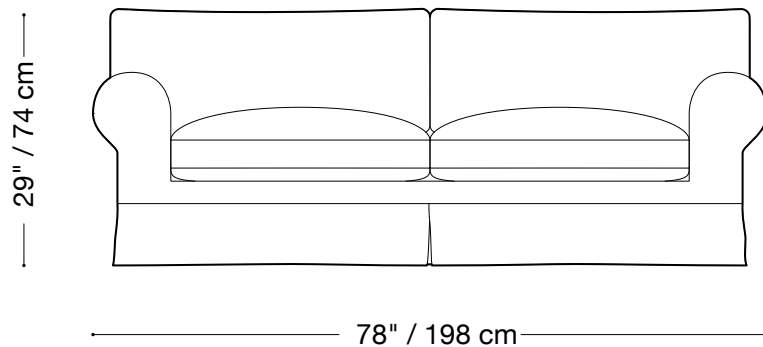

Available in custom sizes to fit your apartment in both leather and fabric.
Upholstery upgrades available.

MONTAUK SOFA

Small Roll Arm

Chair

Length 40" / 102 cm

Depth 38" / 97 cm

Height 29" / 74 cm

Available in custom sizes to fit your apartment in both leather and fabric.

Upholstery upgrades available.

MONTAUK SOFA

Small Roll Arm

Queen sleeper

Length 86" / 218 cm

Depth 40" / 102 cm

Height 29" / 74 cm

Available in custom sizes to fit your apartment in both leather and fabric.

Upholstery upgrades available.

MONTAUK SOFA

Small Roll Arm

Double sleeper

Length 78" / 198 cm

Depth 40" / 102 cm

Height 29" / 74 cm

Available in custom sizes to fit your apartment in both leather and fabric.

Upholstery upgrades available.

MONTAUK SOFA

Small Roll Arm

Sectional

Length 92" x 92" / 234 cm x 234 cm

Depth 38" / 97 cm

Height 29" / 74 cm

Available in custom sizes to fit your apartment in both leather and fabric.
Upholstery upgrades available.