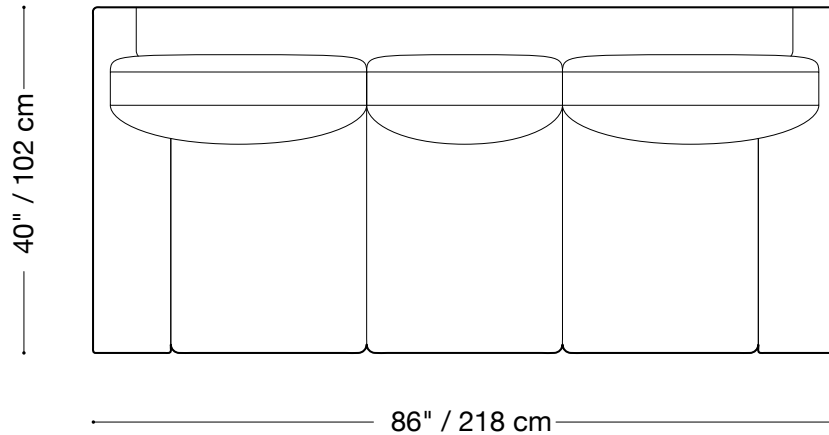

Available in custom sizes to fit your apartment in both leather and fabric.
Upholstery upgrades available.

MONTAUK SOFA

Small Roll Arm

Chair

Length 40" / 102 cm

Depth 38" / 97 cm

Height 29" / 74 cm

Available in custom sizes to fit your apartment in both leather and fabric.

Upholstery upgrades available.

MONTAUK SOFA

Small Roll Arm

Queen sleeper

Length 86" / 218 cm

Depth 40" / 102 cm

Height 29" / 74 cm

Available in custom sizes to fit your apartment in both leather and fabric.

Upholstery upgrades available.

MONTAUK SOFA

Small Roll Arm

Double sleeper

Length 78" / 198 cm

Depth 40" / 102 cm

Height 29" / 74 cm

Available in custom sizes to fit your apartment in both leather and fabric.

Upholstery upgrades available.

MONTAUK SOFA

Small Roll Arm

Sectional

Length 92" x 92" / 234 cm x 234 cm

Depth 38" / 97 cm

Height 29" / 74 cm

Available in custom sizes to fit your apartment in both leather and fabric.
Upholstery upgrades available.