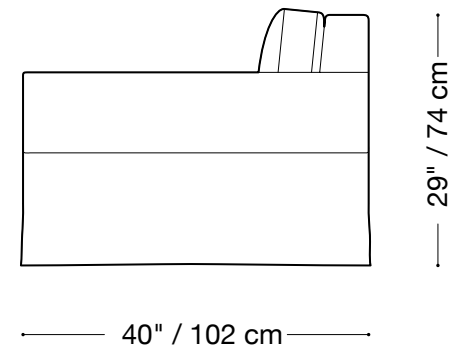

Available in custom sizes to fit your apartment in both leather and fabric.
Upholstery upgrades available.

MONTAUK SOFA

Small Roll Arm

Chair

Length 40" / 102 cm

Depth 38" / 97 cm

Height 29" / 74 cm

Available in custom sizes to fit your apartment in both leather and fabric.

Upholstery upgrades available.

MONTAUK SOFA

Small Roll Arm

Queen sleeper

Length 86" / 218 cm

Depth 40" / 102 cm

Height 29" / 74 cm

Available in custom sizes to fit your apartment in both leather and fabric.

Upholstery upgrades available.

MONTAUK SOFA

Small Roll Arm

Double sleeper

Length 78" / 198 cm

Depth 40" / 102 cm

Height 29" / 74 cm

Available in custom sizes to fit your apartment in both leather and fabric.

Upholstery upgrades available.

MONTAUK SOFA

Small Roll Arm

Sectional

Length 92" x 92" / 234 cm x 234 cm

Depth 38" / 97 cm

Height 29" / 74 cm

Available in custom sizes to fit your apartment in both leather and fabric.
Upholstery upgrades available.