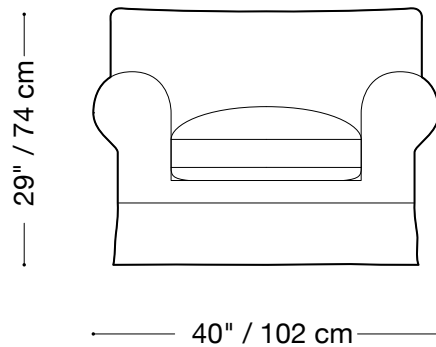

Available in custom sizes to fit your apartment in both leather and fabric.

Upholstery upgrades available.

MONTAUK SOFA

Small Roll Arm

Love seat

Length 63" / 160 cm

Depth 38" / 97 cm

Height 29" / 74 cm

Available in custom sizes to fit your apartment in both leather and fabric.
Upholstery upgrades available.

MONTAUK SOFA

Small Roll Arm

Chair

Length 40" / 102 cm

Depth 38" / 97 cm

Height 29" / 74 cm

Available in custom sizes to fit your apartment in both leather and fabric.

Upholstery upgrades available.

MONTAUK SOFA

Small Roll Arm

Queen sleeper

Length 86" / 218 cm

Depth 40" / 102 cm

Height 29" / 74 cm

Available in custom sizes to fit your apartment in both leather and fabric.

Upholstery upgrades available.

MONTAUK SOFA

Small Roll Arm

Double sleeper

Length 78" / 198 cm

Depth 40" / 102 cm

Height 29" / 74 cm

Available in custom sizes to fit your apartment in both leather and fabric.