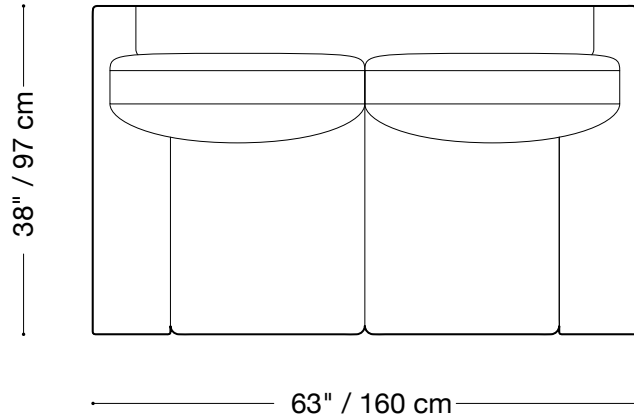

Available in custom sizes to fit your apartment in both leather and fabric.

Upholstery upgrades available.

MONTAUK SOFA

Small Roll Arm

Love seat

Length 63" / 160 cm

Depth 38" / 97 cm

Height 29" / 74 cm

Available in custom sizes to fit your apartment in both leather and fabric.
Upholstery upgrades available.

MONTAUK SOFA

Small Roll Arm

Chair

Length 40" / 102 cm

Depth 38" / 97 cm

Height 29" / 74 cm

Available in custom sizes to fit your apartment in both leather and fabric.

Upholstery upgrades available.

MONTAUK SOFA

Small Roll Arm

Queen sleeper

Length 86" / 218 cm

Depth 40" / 102 cm

Height 29" / 74 cm

Available in custom sizes to fit your apartment in both leather and fabric.

Upholstery upgrades available.

MONTAUK SOFA

Small Roll Arm

Sectional

Length 92" x 92" / 234 cm x 234 cm

Depth 38" / 97 cm

Height 29" / 74 cm

Available in custom sizes to fit your apartment in both leather and fabric.
Upholstery upgrades available.