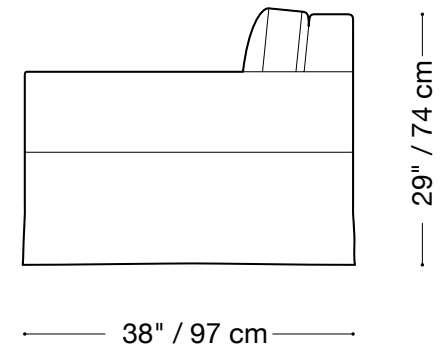

**MONTAUK
SOFA**

Small Roll Arm

MONTAUK SOFA

Small Roll Arm

Sofa

Length 86" / 218 cm

Depth 38" / 97 cm

Height 29" / 74 cm

Available in custom sizes to fit your apartment in both leather and fabric.

Upholstery upgrades available.

MONTAUK SOFA

Small Roll Arm

Love seat

Length 63" / 160 cm

Depth 38" / 97 cm

Height 29" / 74 cm

Upholstery upgrades available.

MONTAUK SOFA

Small Roll Arm

Queen sleeper

Length 86" / 218 cm

Depth 40" / 102 cm

Height 29" / 74 cm

Available in custom sizes to fit your apartment in both leather and fabric.

Upholstery upgrades available.

MONTAUK SOFA

Small Roll Arm

Sectional

Length 92" x 92" / 234 cm x 234 cm

Depth 38" / 97 cm

Height 29" / 74 cm

Available in custom sizes to fit your apartment in both leather and fabric.
Upholstery upgrades available.