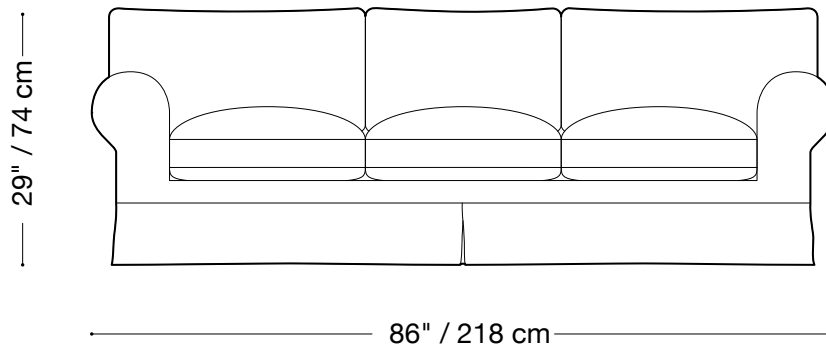

**MONTAUK
SOFA**

Small Roll Arm

MONTAUK SOFA

Small Roll Arm

Sofa

Length 86" / 218 cm

Depth 38" / 97 cm

Height 29" / 74 cm

Available in custom sizes to fit your apartment in both leather and fabric.

Upholstery upgrades available.

MONTAUK SOFA

Small Roll Arm

Love seat

Length 63" / 160 cm

Depth 38" / 97 cm

Height 29" / 74 cm

Upholstery upgrades available.

MONTAUK SOFA

Small Roll Arm

Queen sleeper

Length 86" / 218 cm

Depth 40" / 102 cm

Height 29" / 74 cm

Available in custom sizes to fit your apartment in both leather and fabric.

Upholstery upgrades available.

MONTAUK SOFA

Small Roll Arm

Double sleeper

Length 78" / 198 cm

Depth 40" / 102 cm

Height 29" / 74 cm

Available in custom sizes to fit your apartment in both leather and fabric.