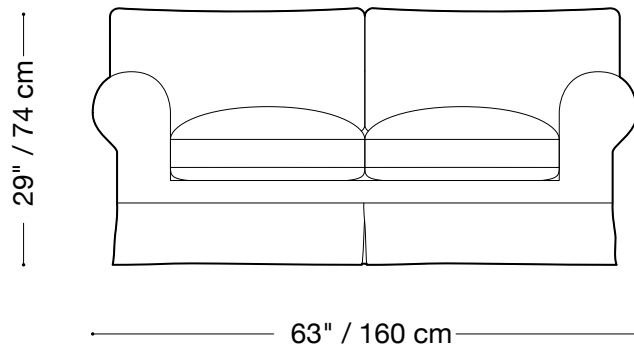

**MONTAUK
SOFA**

Small Roll Arm

MONTAUK SOFA

Small Roll Arm

Sofa

Length 86" / 218 cm

Depth 38" / 97 cm

Height 29" / 74 cm

Available in custom sizes to fit your apartment in both leather and fabric.

Upholstery upgrades available.

MONTAUK SOFA

Small Roll Arm

Love seat

Length 63" / 160 cm

Depth 38" / 97 cm

Height 29" / 74 cm

Available in custom sizes to fit your apartment in both leather and fabric.
Upholstery upgrades available.

MONTAUK SOFA

Small Roll Arm

Chair

Length 40" / 102 cm

Depth 38" / 97 cm

Height 29" / 74 cm

Available in custom sizes to fit your apartment in both leather and fabric.

Upholstery upgrades available.

MONTAUK SOFA

Small Roll Arm

Queen sleeper

Length 86" / 218 cm

Depth 40" / 102 cm

Height 29" / 74 cm

Available in custom sizes to fit your apartment in both leather and fabric.