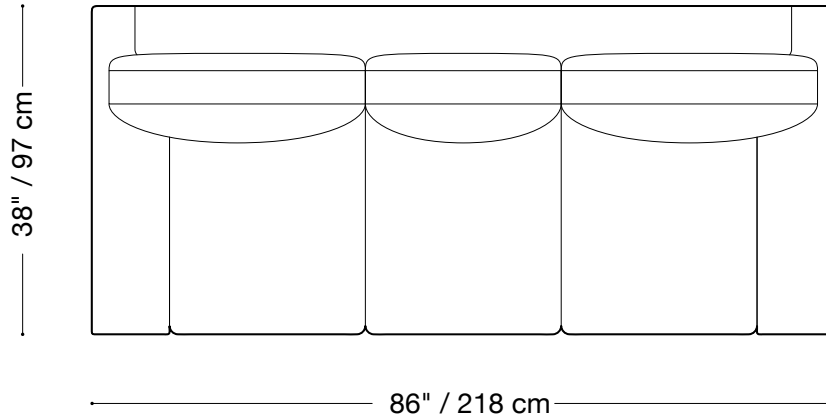

**MONTAUK
SOFA**

Small Roll Arm

MONTAUK SOFA

Small Roll Arm

Sofa

Length 86" / 218 cm

Depth 38" / 97 cm

Height 29" / 74 cm

Available in custom sizes to fit your apartment in both leather and fabric.

Upholstery upgrades available.

MONTAUK SOFA

Small Roll Arm

Love seat

Length 63" / 160 cm

Depth 38" / 97 cm

Height 29" / 74 cm

Upholstery upgrades available.

MONTAUK SOFA

Small Roll Arm

Queen sleeper

Length 86" / 218 cm

Depth 40" / 102 cm

Height 29" / 74 cm

Available in custom sizes to fit your apartment in both leather and fabric.

Upholstery upgrades available.

MONTAUK SOFA

Small Roll Arm

Sectional

Length 92" x 92" / 234 cm x 234 cm

Depth 38" / 97 cm

Height 29" / 74 cm

Available in custom sizes to fit your apartment in both leather and fabric.
Upholstery upgrades available.