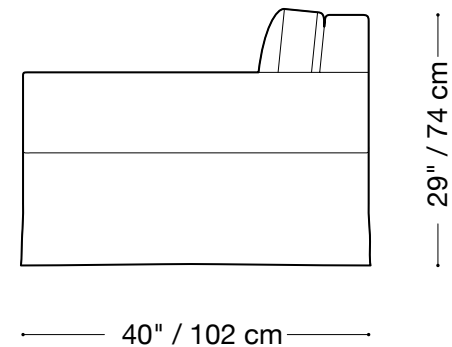

Upholstery upgrades available.

MONTAUK SOFA

Small Roll Arm

Queen sleeper

Length 86" / 218 cm

Depth 40" / 102 cm

Height 29" / 74 cm

Available in custom sizes to fit your apartment in both leather and fabric.

Upholstery upgrades available.

MONTAUK SOFA

Small Roll Arm

Double sleeper

Length 78" / 198 cm

Depth 40" / 102 cm

Height 29" / 74 cm

Available in custom sizes to fit your apartment in both leather and fabric.

Upholstery upgrades available.

MONTAUK SOFA

Small Roll Arm

Sectional

Length 92" x 92" / 234 cm x 234 cm

Depth 38" / 97 cm

Height 29" / 74 cm

Available in custom sizes to fit your apartment in both leather and fabric.
Upholstery upgrades available.