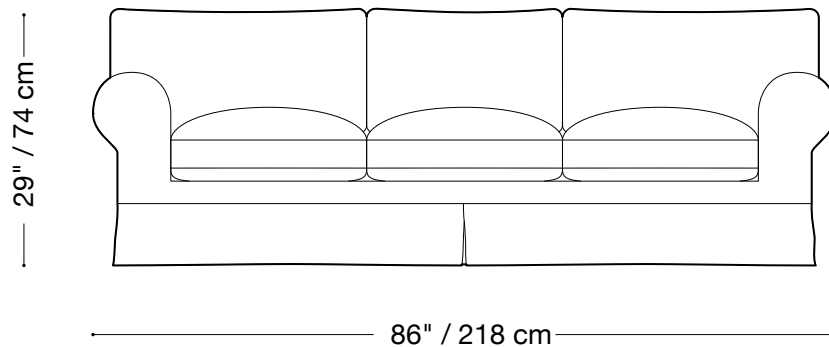

Available in custom sizes to fit your apartment in both leather and fabric.
Upholstery upgrades available.

MONTAUK SOFA

Small Roll Arm

Chair

Length 40" / 102 cm

Depth 38" / 97 cm

Height 29" / 74 cm

Available in custom sizes to fit your apartment in both leather and fabric.

Upholstery upgrades available.

MONTAUK SOFA

Small Roll Arm

Queen sleeper

Length 86" / 218 cm

Depth 40" / 102 cm

Height 29" / 74 cm

Available in custom sizes to fit your apartment in both leather and fabric.

Upholstery upgrades available.

MONTAUK SOFA

Small Roll Arm

Double sleeper

Length 78" / 198 cm

Depth 40" / 102 cm

Height 29" / 74 cm

Available in custom sizes to fit your apartment in both leather and fabric.

Upholstery upgrades available.

MONTAUK SOFA

Small Roll Arm

Sectional

Length 92" x 92" / 234 cm x 234 cm

Depth 38" / 97 cm

Height 29" / 74 cm

Available in custom sizes to fit your apartment in both leather and fabric.
Upholstery upgrades available.