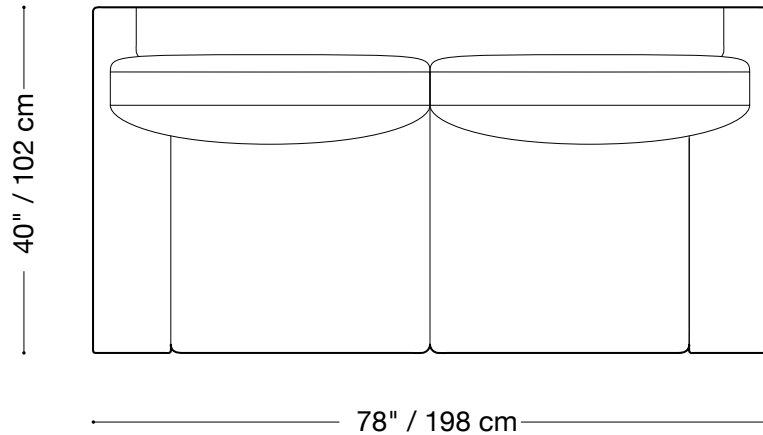

Upholstery upgrades available.

MONTAUK SOFA

Small Roll Arm

Queen sleeper

Length 86" / 218 cm

Depth 40" / 102 cm

Height 29" / 74 cm

Available in custom sizes to fit your apartment in both leather and fabric.

Upholstery upgrades available.

MONTAUK SOFA

Small Roll Arm

Double sleeper

Length 78" / 198 cm

Depth 40" / 102 cm

Height 29" / 74 cm

Available in custom sizes to fit your apartment in both leather and fabric.

Upholstery upgrades available.

MONTAUK SOFA

Small Roll Arm

Sectional

Length 92" x 92" / 234 cm x 234 cm

Depth 38" / 97 cm

Height 29" / 74 cm

Available in custom sizes to fit your apartment in both leather and fabric.
Upholstery upgrades available.