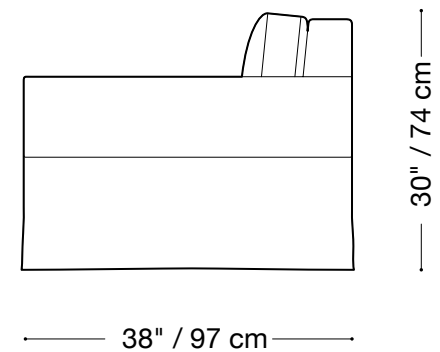

**MONTAUK
SOFA**

Small Roll Arm

MONTAUK SOFA

Small Roll Arm

Sofa

Length 86" / 218 cm

Depth 38" / 97 cm

Height 29" / 74 cm

Available in custom sizes to fit your apartment in both leather and fabric.

Upholstery upgrades available.

MONTAUK SOFA

Small Roll Arm

Love seat

Length 63" / 160 cm

Depth 38" / 97 cm

Height 29" / 74 cm

Available in custom sizes to fit your apartment in both leather and fabric.
Upholstery upgrades available.

MONTAUK SOFA

Small Roll Arm

Chair

Length 40" / 102 cm

Depth 38" / 97 cm

Height 29" / 74 cm

Available in custom sizes to fit your apartment in both leather and fabric.

Upholstery upgrades available.

MONTAUK SOFA

Small Roll Arm

Queen sleeper

Length 86" / 218 cm

Depth 40" / 102 cm

Height 29" / 74 cm

Available in custom sizes to fit your apartment in both leather and fabric.