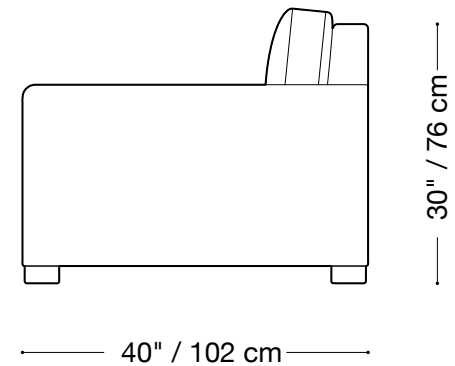

MONTAUK SOFA

Stanley

MONTAUK SOFA

Stanley

Sofa

Length 100" / 254 cm

Depth 40" / 102 cm

Height 30" / 76 cm

Available in custom sizes to fit your apartment in both leather and fabric.

MONTAUK SOFA

Stanley

Love seat

Length 84" / 213 cm

Depth 40" / 102 cm

Height 30" / 76 cm

Available in custom sizes to fit your apartment in both leather and fabric.

MONTAUK SOFA

Stanley

Chair

Length 55" / 140 cm

Depth 40" / 102 cm

Height 30" / 76 cm

Available in custom sizes to fit your apartment in both leather and fabric.

MONTAUK SOFA

Stanley

Queen sleeper

Length 81" / 206 cm

Depth 42" / 107 cm

Height 30" / 76 cm

Available in custom sizes to fit your apartment in both leather and fabric.

MONTAUK SOFA

Stanley