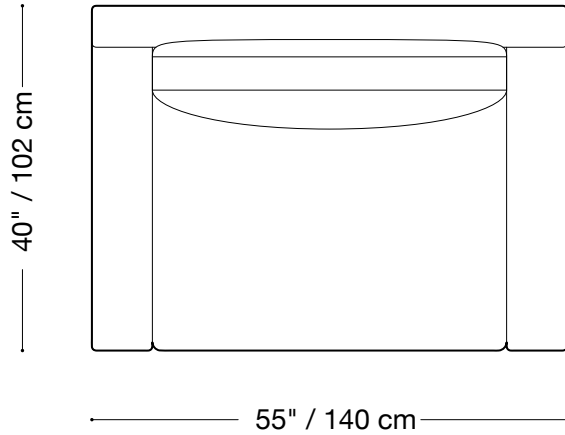

MONTAUK SOFA

Stanley

Chair

Length 55" / 140 cm

Depth 40" / 102 cm

Height 30" / 76 cm

Available in custom sizes to fit your apartment in both leather and fabric.

MONTAUK SOFA

Stanley

Queen sleeper

Length 81" / 206 cm

Depth 42" / 107 cm

Height 30" / 76 cm

Available in custom sizes to fit your apartment in both leather and fabric.

MONTAUK SOFA

Stanley

Double sleeper

Length 73" / 185 cm

Depth 42" / 107 cm

Height 30" / 76 cm

Available in custom sizes to fit your apartment in both leather and fabric.

MONTAUK SOFA

Stanley

Lounge sectional

Depth 40" / 102 cm

Height 30" / 76 cm

Available in custom sizes to fit your apartment in both leather and fabric.

MONTAUK SOFA

Stanley

Sectional

Length 117" x 117" / 297 cm x 297 cm

Depth 40" / 102 cm