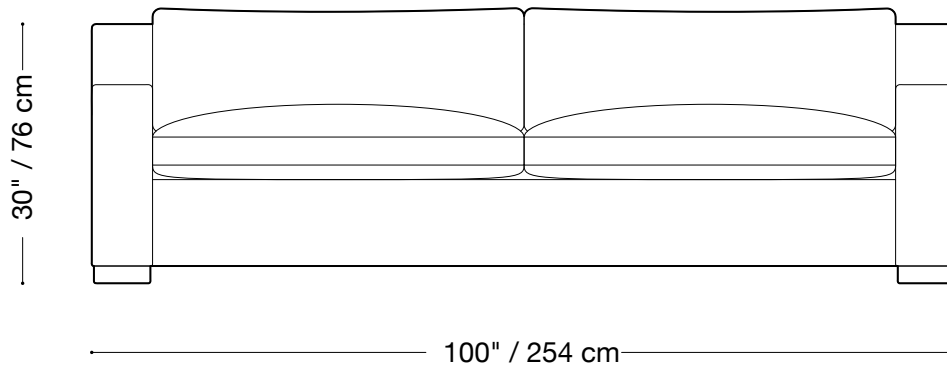

MONTAUK SOFA

Stanley

MONTAUK SOFA

Stanley

Sofa

Length 100" / 254 cm

Depth 40" / 102 cm

Height 30" / 76 cm

Available in custom sizes to fit your apartment in both leather and fabric.

MONTAUK SOFA

Stanley

Love seat

Length 84" / 213 cm

Depth 40" / 102 cm

Height 30" / 76 cm

Available in custom sizes to fit your apartment in both leather and fabric.

MONTAUK SOFA

Stanley

Chair

Length 55" / 140 cm

Depth 40" / 102 cm

Height 30" / 76 cm

Available in custom sizes to fit your apartment in both leather and fabric.

MONTAUK SOFA

Stanley

Queen sleeper

Length 81" / 206 cm

Depth 42" / 107 cm

Height 30" / 76 cm

Available in custom sizes to fit your apartment in both leather and fabric.

MONTAUK SOFA

Stanley