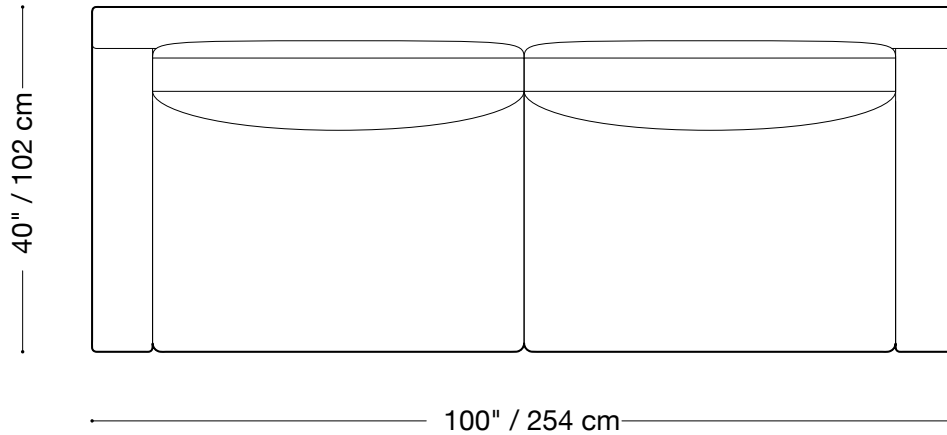

MONTAUK SOFA

Stanley

MONTAUK SOFA

Stanley

Sofa

Length 100" / 254 cm

Depth 40" / 102 cm

Height 30" / 76 cm

Available in custom sizes to fit your apartment in both leather and fabric.

MONTAUK SOFA

Stanley

Love seat

Length 84" / 213 cm

Depth 40" / 102 cm

Height 30" / 76 cm

Available in custom sizes to fit your apartment in both leather and fabric.

Stanley

Queen sleeper

Length 81" / 206 cm

Depth 42" / 107 cm

Height 30" / 76 cm

Available in custom sizes to fit your apartment in both leather and fabric.

MONTAUK SOFA

Stanley

Double sleeper

Length 73" / 185 cm

Depth 42" / 107 cm

Height 30" / 76 cm

Available in custom sizes to fit your apartment in both leather and fabric.

MONTAUK SOFA

Stanley

Lounge sectional