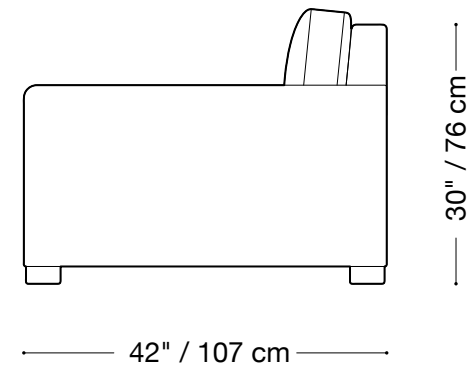

Stanley

Queen sleeper

Length 81" / 206 cm

Depth 42" / 107 cm

Height 30" / 76 cm

Available in custom sizes to fit your apartment in both leather and fabric.

MONTAUK SOFA

Stanley

Double sleeper

Length 73" / 185 cm

Depth 42" / 107 cm

Height 30" / 76 cm

Available in custom sizes to fit your apartment in both leather and fabric.

MONTAUK SOFA

Stanley

Lounge sectional

Length 134" x 72" / 340 cm x 183 cm

Depth 40" / 102 cm

Height 30" / 76 cm

Available in custom sizes to fit your apartment in both leather and fabric.

MONTAUK SOFA

Stanley

Jr. Lounge sectional

Length 134" x 52" / 340 cm x 132 cm

Depth 40" / 102 cm

Height 30" / 76 cm

Available in custom sizes to fit your apartment in both leather and fabric.

MONTAUK SOFA

Stanley

Sectional

Length 117" x 117" / 297 cm x 297 cm

Depth 40" / 102 cm