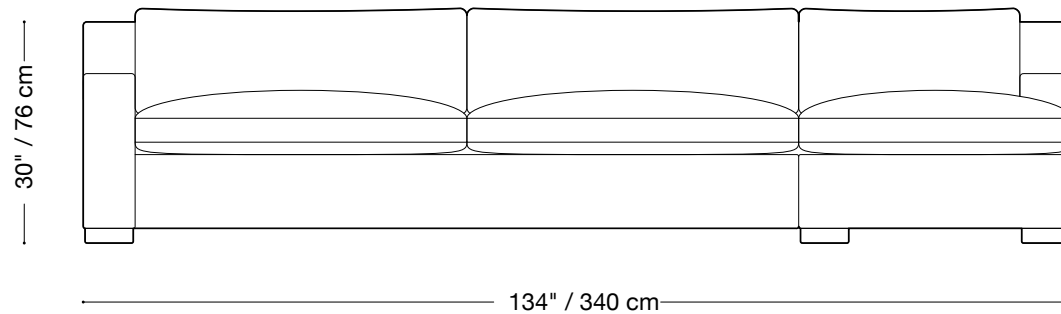

Double sleeper

Length 73" / 185 cm

Depth 42" / 107 cm

Height 30" / 76 cm

Available in custom sizes to fit your apartment in both leather and fabric.

MONTAUK SOFA

Stanley

Lounge sectional

Length 134" x 72" / 340 cm x 183 cm

Depth 40" / 102 cm

Height 30" / 76 cm

Available in custom sizes to fit your apartment in both leather and fabric.

MONTAUK SOFA

Stanley

Jr. Lounge sectional

Length 134" x 52" / 340 cm x 132 cm

Depth 40" / 102 cm

Height 30" / 76 cm

Available in custom sizes to fit your apartment in both leather and fabric.

MONTAUK SOFA

Stanley

Sectional

Length 117" x 117" / 297 cm x 297 cm

Depth 40" / 102 cm