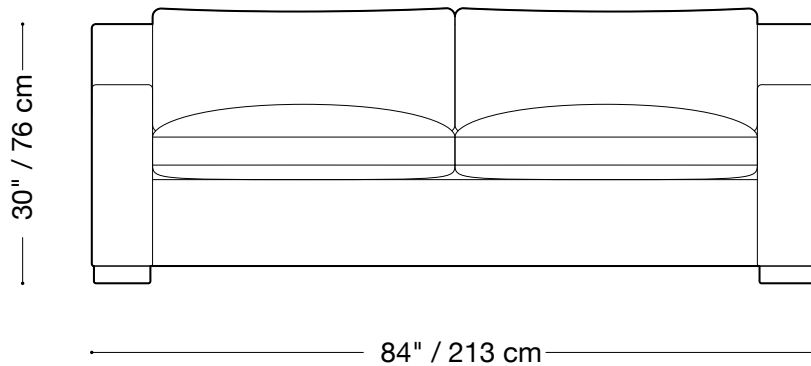

MONTAUK SOFA

Stanley

MONTAUK SOFA

Stanley

Sofa

Length 100" / 254 cm

Depth 40" / 102 cm

Height 30" / 76 cm

Available in custom sizes to fit your apartment in both leather and fabric.

MONTAUK SOFA

Stanley

Love seat

Length 84" / 213 cm

Depth 40" / 102 cm

Height 30" / 76 cm

Available in custom sizes to fit your apartment in both leather and fabric.

MONTAUK SOFA

Stanley

Chair

Length 55" / 140 cm

Depth 40" / 102 cm

Height 30" / 76 cm

Available in custom sizes to fit your apartment in both leather and fabric.

MONTAUK SOFA

Stanley

Queen sleeper

Length 81" / 206 cm

Depth 42" / 107 cm

Height 30" / 76 cm

Available in custom sizes to fit your apartment in both leather and fabric.

MONTAUK SOFA

Stanley