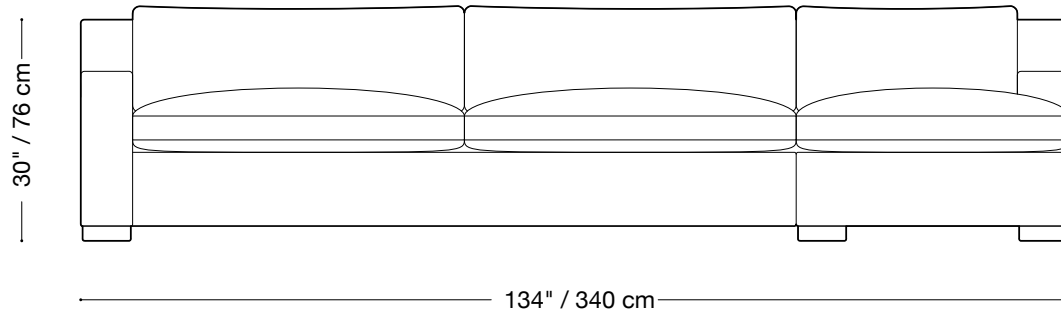

Stanley

Queen sleeper

Length 81" / 206 cm

Depth 42" / 107 cm

Height 30" / 76 cm

Available in custom sizes to fit your apartment in both leather and fabric.

MONTAUK SOFA

Stanley

Double sleeper

Length 73" / 185 cm

Depth 42" / 107 cm

Height 30" / 76 cm

Available in custom sizes to fit your apartment in both leather and fabric.

MONTAUK SOFA

Stanley

Lounge sectional

Length 134" x 72" / 340 cm x 183 cm

Depth 40" / 102 cm

Height 30" / 76 cm

Available in custom sizes to fit your apartment in both leather and fabric.

MONTAUK SOFA

Stanley

Jr. Lounge sectional

Length 134" x 52" / 340 cm x 132 cm

Depth 40" / 102 cm

Height 30" / 76 cm

Available in custom sizes to fit your apartment in both leather and fabric.

MONTAUK SOFA

Stanley

Sectional

Length 117" x 117" / 297 cm x 297 cm

Depth 40" / 102 cm