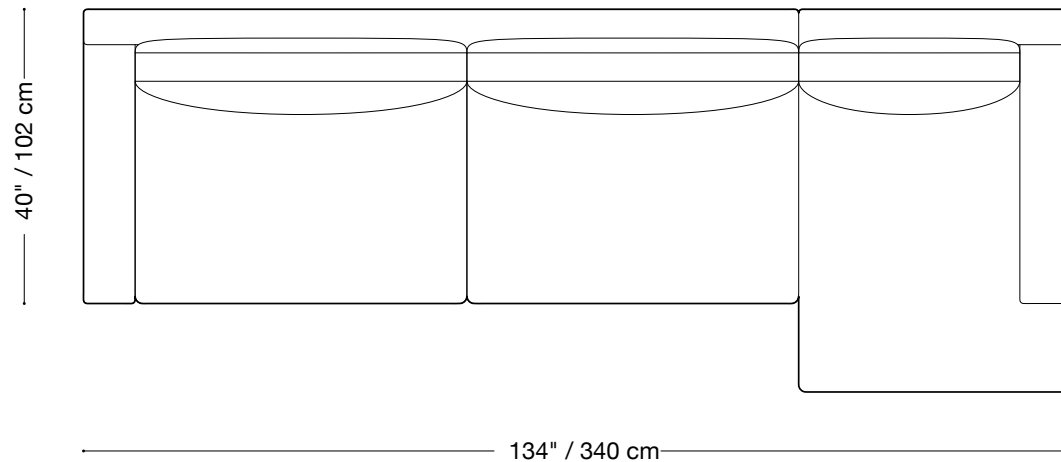

Length 134" x 72" / 340 cm x 183 cm

Depth 40" / 102 cm

Height 30" / 76 cm

Available in custom sizes to fit your apartment in both leather and fabric.

MONTAUK SOFA

Stanley

Jr. Lounge sectional

Length 134" x 52" / 340 cm x 132 cm

Depth 40" / 102 cm

Height 30" / 76 cm

Available in custom sizes to fit your apartment in both leather and fabric.

MONTAUK SOFA

Stanley

Sectional

Length 117" x 117" / 297 cm x 297 cm

Depth 40" / 102 cm