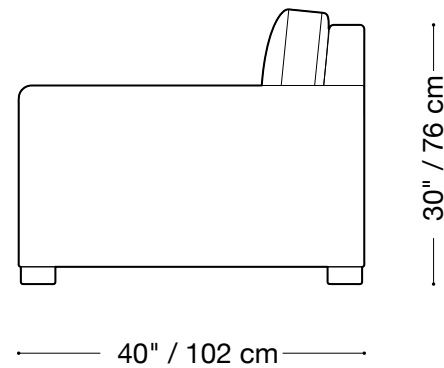

MONTAUK SOFA

Stanley

Chair

Length 55" / 140 cm

Depth 40" / 102 cm

Height 30" / 76 cm

Available in custom sizes to fit your apartment in both leather and fabric.

MONTAUK SOFA

Stanley

Queen sleeper

Length 81" / 206 cm

Depth 42" / 107 cm

Height 30" / 76 cm

Available in custom sizes to fit your apartment in both leather and fabric.

MONTAUK SOFA

Stanley

Double sleeper

Length 73" / 185 cm

Depth 42" / 107 cm

Height 30" / 76 cm

Available in custom sizes to fit your apartment in both leather and fabric.

MONTAUK SOFA

Stanley

Lounge sectional