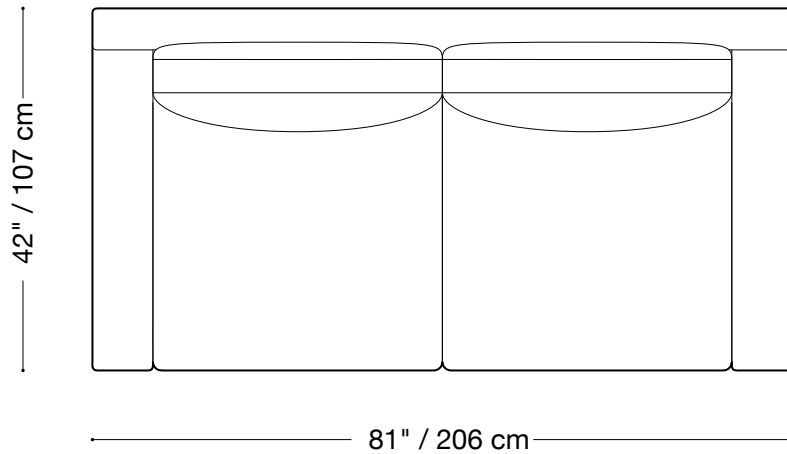

Stanley

Queen sleeper

Length 81" / 206 cm

Depth 42" / 107 cm

Height 30" / 76 cm

Available in custom sizes to fit your apartment in both leather and fabric.

MONTAUK SOFA

Stanley

Double sleeper

Length 73" / 185 cm

Depth 42" / 107 cm

Height 30" / 76 cm

Available in custom sizes to fit your apartment in both leather and fabric.

MONTAUK SOFA

Stanley

Lounge sectional

Length 134" x 72" / 340 cm x 183 cm

Depth 40" / 102 cm

Height 30" / 76 cm

Available in custom sizes to fit your apartment in both leather and fabric.

MONTAUK SOFA

Stanley

Jr. Lounge sectional

Length 134" x 52" / 340 cm x 132 cm

Depth 40" / 102 cm

Height 30" / 76 cm

Available in custom sizes to fit your apartment in both leather and fabric.

MONTAUK SOFA

Stanley

Sectional

Length 117" x 117" / 297 cm x 297 cm

Depth 40" / 102 cm