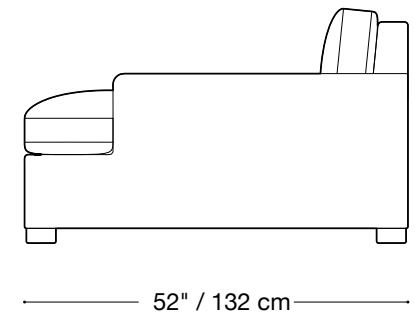

Stanley

Queen sleeper

Length 81" / 206 cm

Depth 42" / 107 cm

Height 30" / 76 cm

Available in custom sizes to fit your apartment in both leather and fabric.

MONTAUK SOFA

Stanley

Double sleeper

Length 73" / 185 cm

Depth 42" / 107 cm

Height 30" / 76 cm

Available in custom sizes to fit your apartment in both leather and fabric.

MONTAUK SOFA

Stanley

Lounge sectional

Length 134" x 72" / 340 cm x 183 cm

Depth 40" / 102 cm

Height 30" / 76 cm

Available in custom sizes to fit your apartment in both leather and fabric.

MONTAUK SOFA

Stanley

Jr. Lounge sectional

Length 134" x 52" / 340 cm x 132 cm

Depth 40" / 102 cm

Height 30" / 76 cm

Available in custom sizes to fit your apartment in both leather and fabric.

MONTAUK SOFA

Stanley

Sectional

Length 117" x 117" / 297 cm x 297 cm

Depth 40" / 102 cm