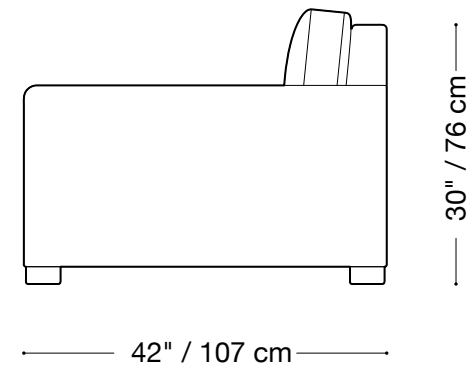

Stanley

Queen sleeper

Length 81" / 206 cm

Depth 42" / 107 cm

Height 30" / 76 cm

Available in custom sizes to fit your apartment in both leather and fabric.

MONTAUK SOFA

Stanley

Double sleeper

Length 73" / 185 cm

Depth 42" / 107 cm

Height 30" / 76 cm

Available in custom sizes to fit your apartment in both leather and fabric.

MONTAUK SOFA

Stanley

Lounge sectional

Length 134" x 72" / 340 cm x 183 cm

Depth 40" / 102 cm

Height 30" / 76 cm

Available in custom sizes to fit your apartment in both leather and fabric.

MONTAUK SOFA

Stanley

Jr. Lounge sectional

Length 134" x 52" / 340 cm x 132 cm

Depth 40" / 102 cm

Height 30" / 76 cm

Available in custom sizes to fit your apartment in both leather and fabric.

MONTAUK SOFA

Stanley

Sectional

Length 117" x 117" / 297 cm x 297 cm

Depth 40" / 102 cm