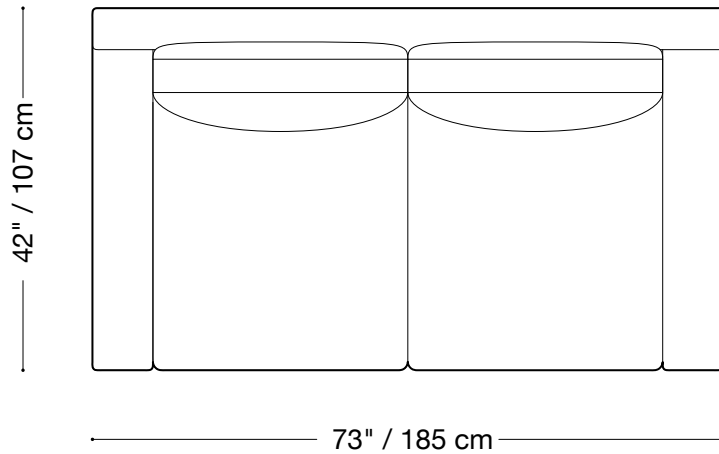

Stanley

Queen sleeper

Length 81" / 206 cm

Depth 42" / 107 cm

Height 30" / 76 cm

Available in custom sizes to fit your apartment in both leather and fabric.

MONTAUK SOFA

Stanley

Double sleeper

Length 73" / 185 cm

Depth 42" / 107 cm

Height 30" / 76 cm

Available in custom sizes to fit your apartment in both leather and fabric.

MONTAUK SOFA

Stanley

Lounge sectional

Length 134" x 72" / 340 cm x 183 cm

Depth 40" / 102 cm

Height 30" / 76 cm

Available in custom sizes to fit your apartment in both leather and fabric.

MONTAUK SOFA

Stanley

Jr. Lounge sectional

Length 134" x 52" / 340 cm x 132 cm

Depth 40" / 102 cm

Height 30" / 76 cm

Available in custom sizes to fit your apartment in both leather and fabric.

MONTAUK SOFA

Stanley

Sectional

Length 117" x 117" / 297 cm x 297 cm

Depth 40" / 102 cm