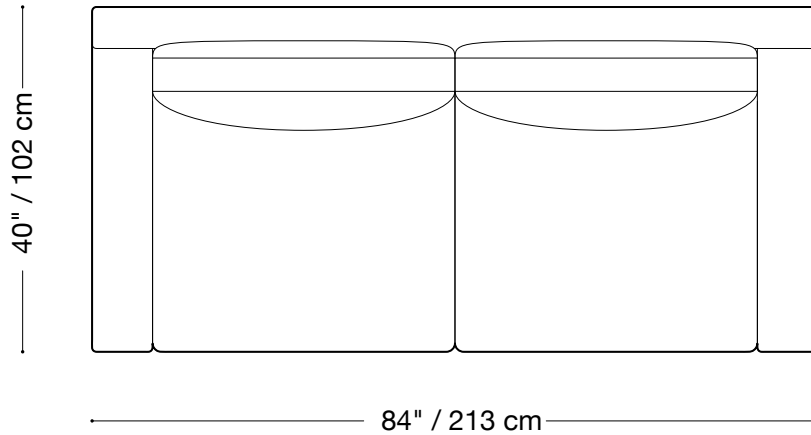

Available in custom sizes to fit your apartment in both leather and fabric.

MONTAUK SOFA

Stanley

Love seat

Length 84" / 213 cm

Depth 40" / 102 cm

Height 30" / 76 cm

Available in custom sizes to fit your apartment in both leather and fabric.

MONTAUK SOFA

Stanley

Chair

Length 55" / 140 cm

Depth 40" / 102 cm

Height 30" / 76 cm

Available in custom sizes to fit your apartment in both leather and fabric.

MONTAUK SOFA

Stanley

Queen sleeper

Length 81" / 206 cm

Depth 42" / 107 cm

Height 30" / 76 cm

Available in custom sizes to fit your apartment in both leather and fabric.

MONTAUK SOFA

Stanley

Double sleeper

Length 73" / 185 cm

Depth 42" / 107 cm

Height 30" / 76 cm

Available in custom sizes to fit your apartment in both leather and fabric.

MONTAUK SOFA

Stanley

Lounge sectional