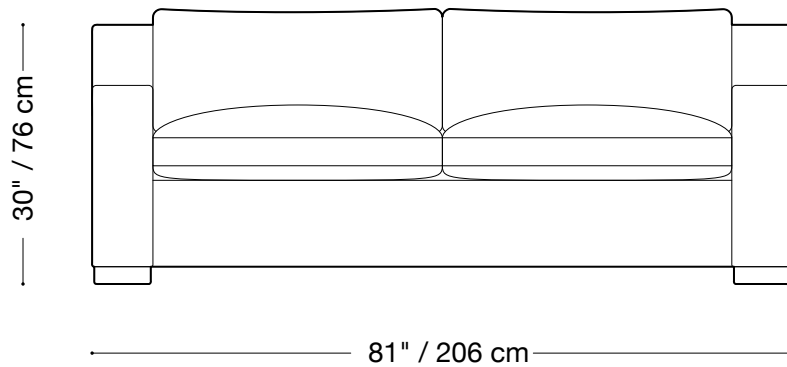

Stanley

Queen sleeper

Length 81" / 206 cm

Depth 42" / 107 cm

Height 30" / 76 cm

Available in custom sizes to fit your apartment in both leather and fabric.

MONTAUK SOFA

Stanley

Double sleeper

Length 73" / 185 cm

Depth 42" / 107 cm

Height 30" / 76 cm

Available in custom sizes to fit your apartment in both leather and fabric.

MONTAUK SOFA

Stanley

Lounge sectional

Length 134" x 72" / 340 cm x 183 cm

Depth 40" / 102 cm

Height 30" / 76 cm

Available in custom sizes to fit your apartment in both leather and fabric.

MONTAUK SOFA

Stanley

Jr. Lounge sectional

Length 134" x 52" / 340 cm x 132 cm

Depth 40" / 102 cm

Height 30" / 76 cm

Available in custom sizes to fit your apartment in both leather and fabric.

MONTAUK SOFA

Stanley

Sectional

Length 117" x 117" / 297 cm x 297 cm

Depth 40" / 102 cm