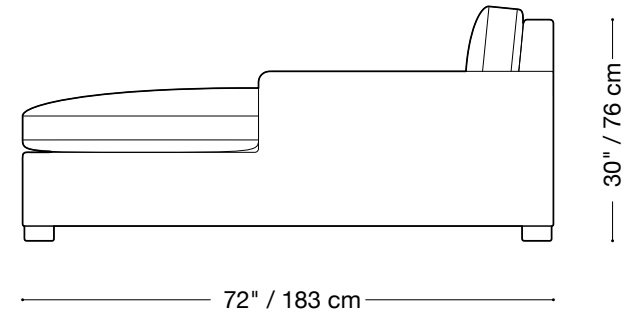

Stanley

Queen sleeper

Length 81" / 206 cm

Depth 42" / 107 cm

Height 30" / 76 cm

Available in custom sizes to fit your apartment in both leather and fabric.

MONTAUK SOFA

Stanley

Double sleeper

Length 73" / 185 cm

Depth 42" / 107 cm

Height 30" / 76 cm

Available in custom sizes to fit your apartment in both leather and fabric.

MONTAUK SOFA

Stanley

Lounge sectional

Length 134" x 72" / 340 cm x 183 cm

Depth 40" / 102 cm

Height 30" / 76 cm

Available in custom sizes to fit your apartment in both leather and fabric.

MONTAUK SOFA

Stanley

Jr. Lounge sectional

Length 134" x 52" / 340 cm x 132 cm

Depth 40" / 102 cm

Height 30" / 76 cm

Available in custom sizes to fit your apartment in both leather and fabric.

MONTAUK SOFA

Stanley

Sectional

Length 117" x 117" / 297 cm x 297 cm

Depth 40" / 102 cm