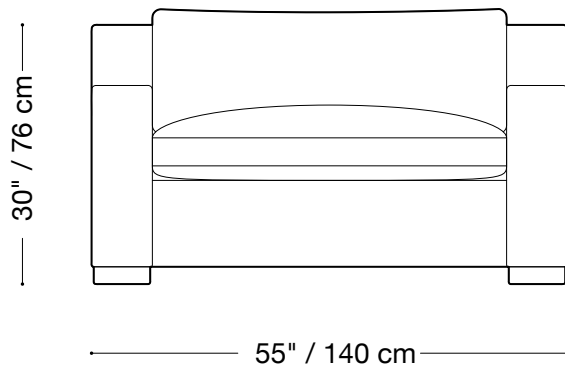

MONTAUK SOFA

Stanley

Chair

Length 55" / 140 cm

Depth 40" / 102 cm

Height 30" / 76 cm

Available in custom sizes to fit your apartment in both leather and fabric.

MONTAUK SOFA

Stanley

Queen sleeper

Length 81" / 206 cm

Depth 42" / 107 cm

Height 30" / 76 cm

Available in custom sizes to fit your apartment in both leather and fabric.

MONTAUK SOFA

Stanley

Double sleeper

Length 73" / 185 cm

Depth 42" / 107 cm

Height 30" / 76 cm

Available in custom sizes to fit your apartment in both leather and fabric.

MONTAUK SOFA

Stanley

Lounge sectional

Depth 40" / 102 cm

Height 30" / 76 cm

Available in custom sizes to fit your apartment in both leather and fabric.

MONTAUK SOFA

Stanley

Sectional

Length 117" x 117" / 297 cm x 297 cm

Depth 40" / 102 cm