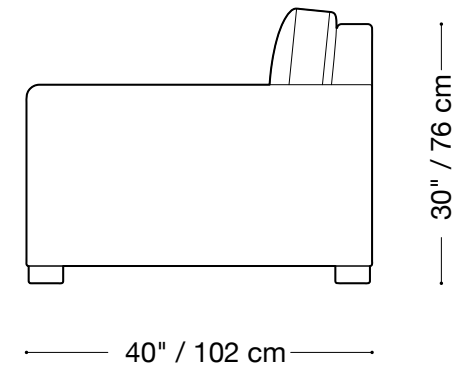

MONTAUK SOFA

Stanley

MONTAUK SOFA

Stanley

Sofa

Length 100" / 254 cm

Depth 40" / 102 cm

Height 30" / 76 cm

Available in custom sizes to fit your apartment in both leather and fabric.

MONTAUK SOFA

Stanley

Love seat

Length 84" / 213 cm

Depth 40" / 102 cm

Height 30" / 76 cm

Available in custom sizes to fit your apartment in both leather and fabric.

Stanley

Queen sleeper

Length 81" / 206 cm

Depth 42" / 107 cm

Height 30" / 76 cm

Available in custom sizes to fit your apartment in both leather and fabric.

MONTAUK SOFA

Stanley

Double sleeper

Length 73" / 185 cm

Depth 42" / 107 cm

Height 30" / 76 cm

Available in custom sizes to fit your apartment in both leather and fabric.

MONTAUK SOFA

Stanley

Lounge sectional