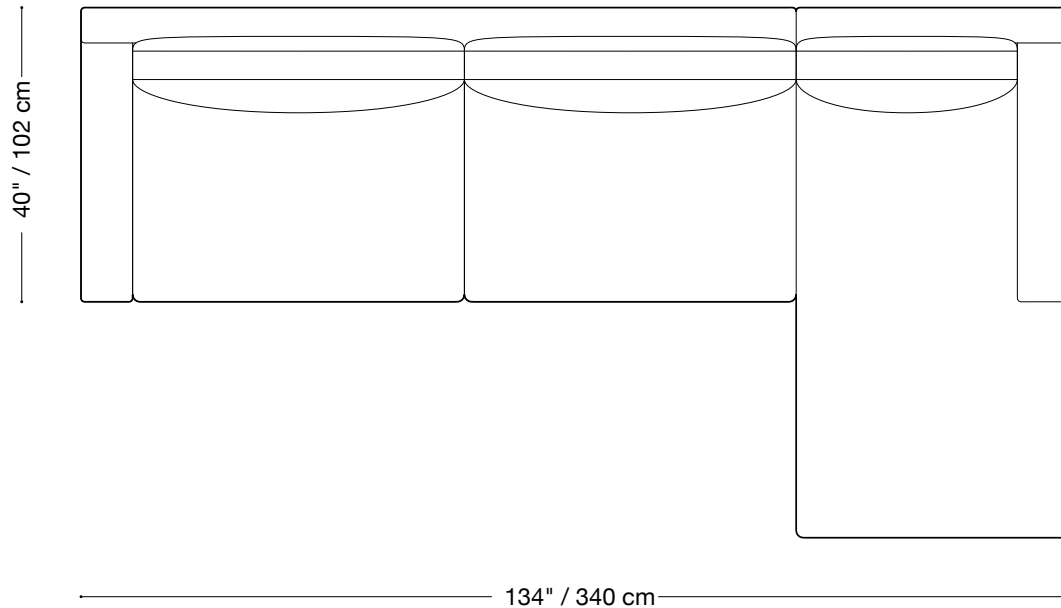

Double sleeper

Length 73" / 185 cm

Depth 42" / 107 cm

Height 30" / 76 cm

Available in custom sizes to fit your apartment in both leather and fabric.

MONTAUK SOFA

Stanley

Lounge sectional

Length 134" x 72" / 340 cm x 183 cm

Depth 40" / 102 cm

Height 30" / 76 cm

Available in custom sizes to fit your apartment in both leather and fabric.

MONTAUK SOFA

Stanley

Jr. Lounge sectional

Length 134" x 52" / 340 cm x 132 cm

Depth 40" / 102 cm

Height 30" / 76 cm

Available in custom sizes to fit your apartment in both leather and fabric.

MONTAUK SOFA

Stanley

Sectional

Length 117" x 117" / 297 cm x 297 cm

Depth 40" / 102 cm