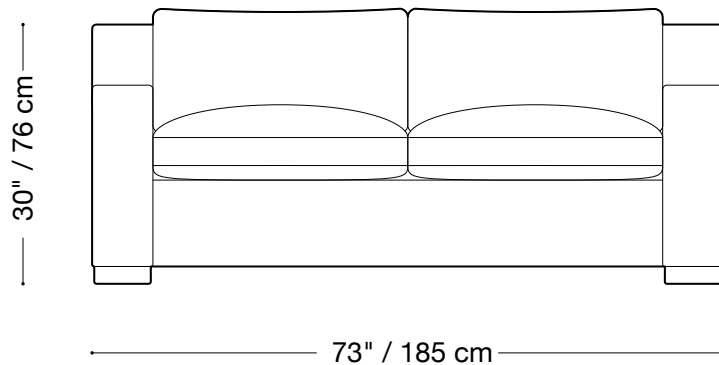

Stanley

Queen sleeper

Length 81" / 206 cm

Depth 42" / 107 cm

Height 30" / 76 cm

Available in custom sizes to fit your apartment in both leather and fabric.

MONTAUK SOFA

Stanley

Double sleeper

Length 73" / 185 cm

Depth 42" / 107 cm

Height 30" / 76 cm

Available in custom sizes to fit your apartment in both leather and fabric.

MONTAUK SOFA

Stanley

Lounge sectional

Length 134" x 72" / 340 cm x 183 cm

Depth 40" / 102 cm

Height 30" / 76 cm

Available in custom sizes to fit your apartment in both leather and fabric.

MONTAUK SOFA

Stanley

Jr. Lounge sectional

Length 134" x 52" / 340 cm x 132 cm

Depth 40" / 102 cm

Height 30" / 76 cm

Available in custom sizes to fit your apartment in both leather and fabric.

MONTAUK SOFA

Stanley

Sectional

Length 117" x 117" / 297 cm x 297 cm

Depth 40" / 102 cm