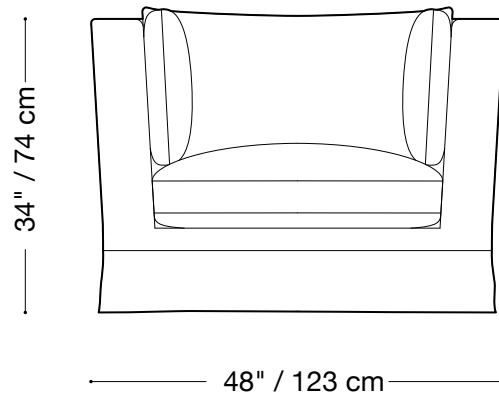

### Sofa

Length 93" / 236 cm

Depth 40" / 102 cm

Height 34" / 86 cm

Available in custom sizes to fit your apartment in both leather and fabric.

Upholstery upgrades available.

## Love seat

Length 78" / 198 cm

Depth 40" / 102 cm

Height 34" / 86 cm

Available in custom sizes to fit your apartment in both leather and fabric.  
Upholstery upgrades available.

## Chair

Length 48" / 123 cm

Depth 40" / 102 cm

Height 34" / 86 cm

Available in custom sizes to fit your apartment in both leather and fabric.

Upholstery upgrades available.

## Queen sleeper

Length 84" / 213 cm

Depth 42" / 107 cm

Height 34" / 86 cm

Available in custom sizes to fit your apartment in both leather and fabric.

Upholstery upgrades available.