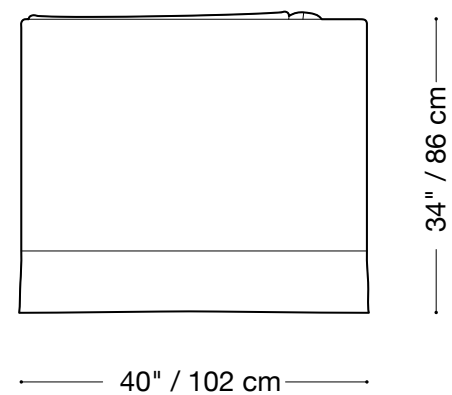

### Sofa

Length 93" / 236 cm

Depth 40" / 102 cm

Height 34" / 86 cm

Available in custom sizes to fit your apartment in both leather and fabric.

Upholstery upgrades available.

## Love seat

Length 78" / 198 cm

Depth 40" / 102 cm

Height 34" / 86 cm

Available in custom sizes to fit your apartment in both leather and fabric.  
Upholstery upgrades available.