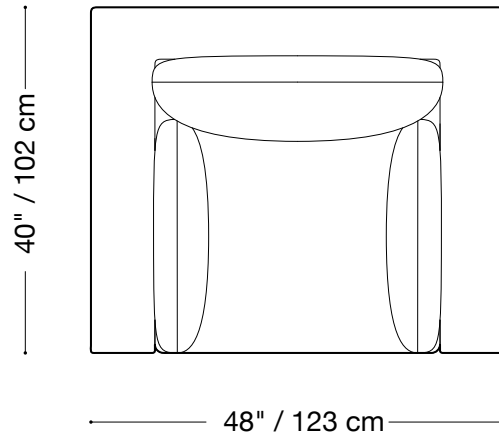

### Sofa

Length 93" / 236 cm

Depth 40" / 102 cm

Height 34" / 86 cm

Available in custom sizes to fit your apartment in both leather and fabric.

Upholstery upgrades available.

## Love seat

Length 78" / 198 cm

Depth 40" / 102 cm

Height 34" / 86 cm

Available in custom sizes to fit your apartment in both leather and fabric.  
Upholstery upgrades available.

## Chair

Length 48" / 123 cm

Depth 40" / 102 cm

Height 34" / 86 cm

Available in custom sizes to fit your apartment in both leather and fabric.

Upholstery upgrades available.

## Queen sleeper

Length 84" / 213 cm

Depth 42" / 107 cm

Height 34" / 86 cm

Available in custom sizes to fit your apartment in both leather and fabric.

Upholstery upgrades available.