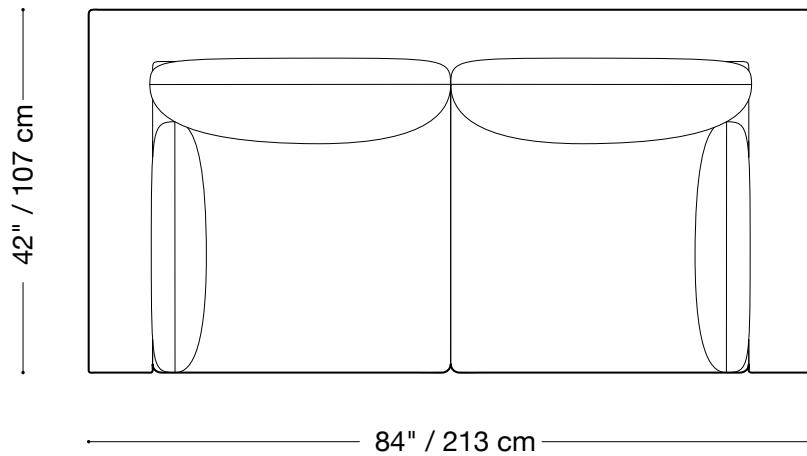

## Queen sleeper

Length 84" / 213 cm

Depth 42" / 107 cm

Height 34" / 86 cm

Available in custom sizes to fit your apartment in both leather and fabric.

Upholstery upgrades available.