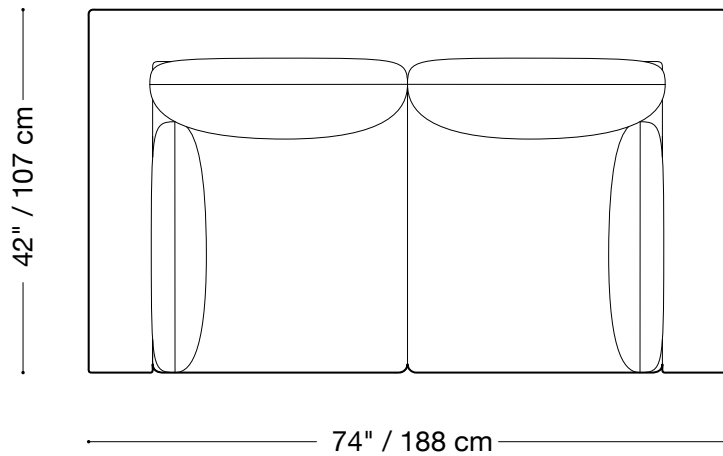

## Double sleeper

Length 74" / 188 cm

Depth 42" / 107 cm

Height 34" / 86 cm

Available in custom sizes to fit your apartment in both leather and fabric.

Upholstery upgrades available.