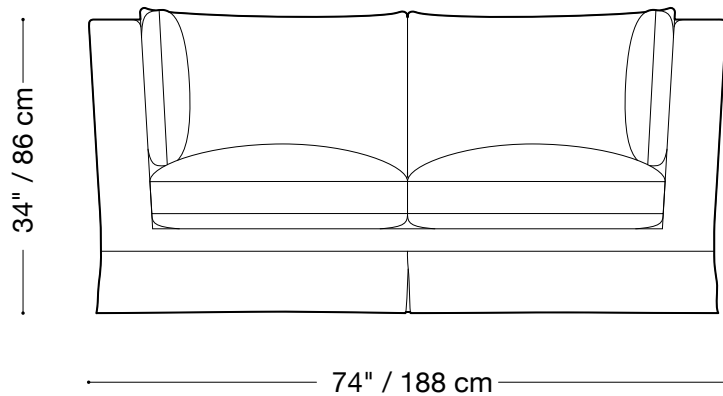

### Sofa

Length 93" / 236 cm

Depth 40" / 102 cm

Height 34" / 86 cm

Available in custom sizes to fit your apartment in both leather and fabric.

Upholstery upgrades available.

## Queen sleeper

Length 84" / 213 cm

Depth 42" / 107 cm

Height 34" / 86 cm

Available in custom sizes to fit your apartment in both leather and fabric.

Upholstery upgrades available.

## Double sleeper

Length 74" / 188 cm

Depth 42" / 107 cm

Height 34" / 86 cm

Available in custom sizes to fit your apartment in both leather and fabric.

Upholstery upgrades available.

## Sectional

Length 109" x 109" / 277 cm x 277 cm

Depth 40" / 102 cm

Height 34" / 86 cm

Available in custom sizes to fit your apartment in both leather and fabric.  
Upholstery upgrades available.