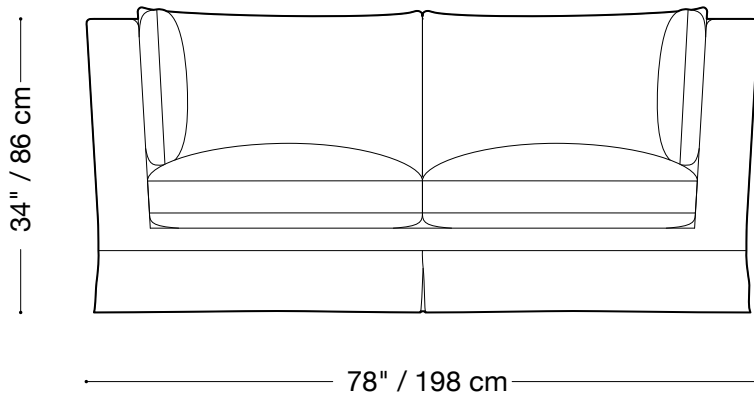

### Sofa

Length 93" / 236 cm

Depth 40" / 102 cm

Height 34" / 86 cm

Available in custom sizes to fit your apartment in both leather and fabric.

Upholstery upgrades available.

## Love seat

Length 78" / 198 cm

Depth 40" / 102 cm

Height 34" / 86 cm

Available in custom sizes to fit your apartment in both leather and fabric.  
Upholstery upgrades available.

## Chair

Length 48" / 123 cm

Depth 40" / 102 cm

Height 34" / 86 cm

Available in custom sizes to fit your apartment in both leather and fabric.

Upholstery upgrades available.

## Double sleeper

Length 74" / 188 cm

Depth 42" / 107 cm

Height 34" / 86 cm

Available in custom sizes to fit your apartment in both leather and fabric.

Upholstery upgrades available.