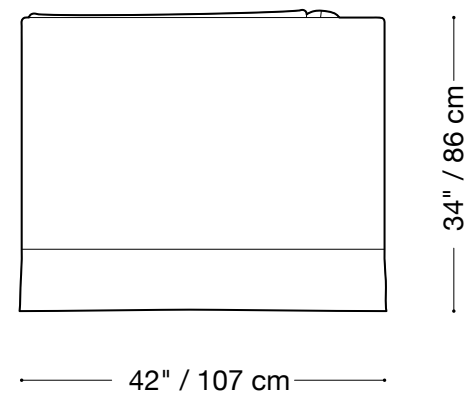

## Queen sleeper

Length 84" / 213 cm

Depth 42" / 107 cm

Height 34" / 86 cm

Available in custom sizes to fit your apartment in both leather and fabric.

Upholstery upgrades available.