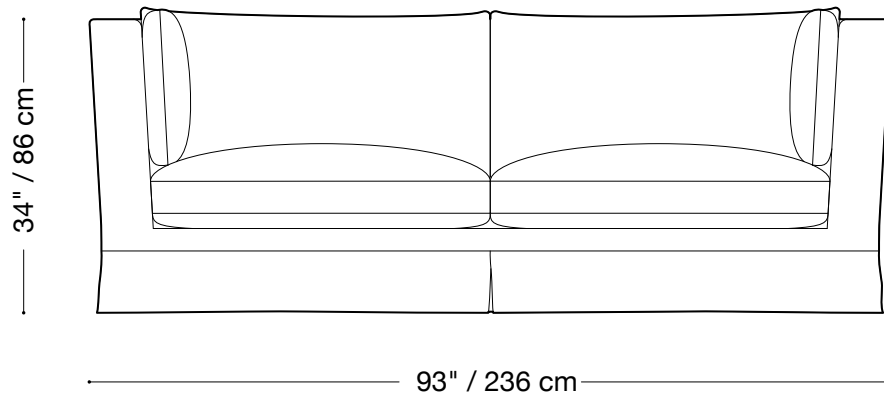

### Sofa

Length 93" / 236 cm

Depth 40" / 102 cm

Height 34" / 86 cm

Available in custom sizes to fit your apartment in both leather and fabric.

Upholstery upgrades available.

## Love seat

Length 78" / 198 cm

Depth 40" / 102 cm

Height 34" / 86 cm

Available in custom sizes to fit your apartment in both leather and fabric.  
Upholstery upgrades available.

## Double sleeper

Length 74" / 188 cm

Depth 42" / 107 cm

Height 34" / 86 cm

Available in custom sizes to fit your apartment in both leather and fabric.

Upholstery upgrades available.