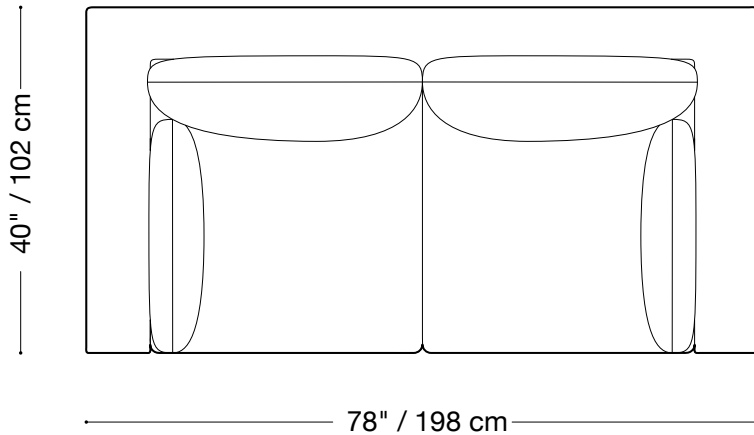

### Sofa

Length 93" / 236 cm

Depth 40" / 102 cm

Height 34" / 86 cm

Available in custom sizes to fit your apartment in both leather and fabric.

Upholstery upgrades available.

## Love seat

Length 78" / 198 cm

Depth 40" / 102 cm

Height 34" / 86 cm

Available in custom sizes to fit your apartment in both leather and fabric.  
Upholstery upgrades available.