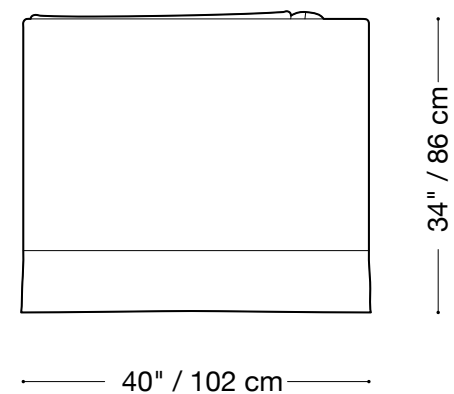

## Love seat

Length 78" / 198 cm

Depth 40" / 102 cm

Height 34" / 86 cm

Available in custom sizes to fit your apartment in both leather and fabric.  
Upholstery upgrades available.