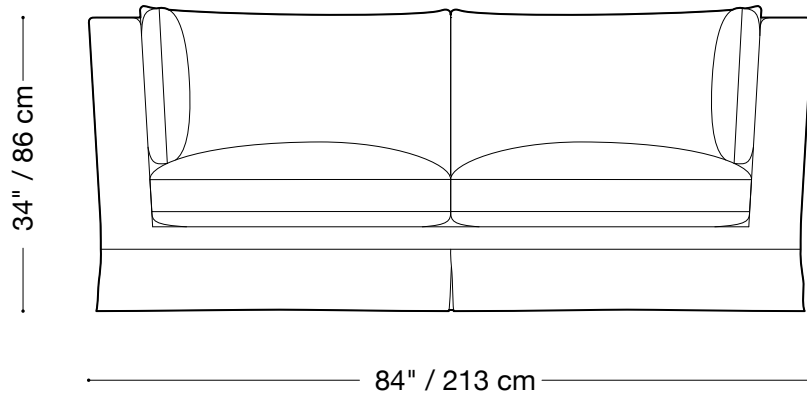

### Sofa

Length 93" / 236 cm

Depth 40" / 102 cm

Height 34" / 86 cm

Available in custom sizes to fit your apartment in both leather and fabric.

Upholstery upgrades available.

## Chair

Length 48" / 123 cm

Depth 40" / 102 cm

Height 34" / 86 cm

Available in custom sizes to fit your apartment in both leather and fabric.

Upholstery upgrades available.

## Queen sleeper

Length 84" / 213 cm

Depth 42" / 107 cm

Height 34" / 86 cm

Available in custom sizes to fit your apartment in both leather and fabric.

Upholstery upgrades available.