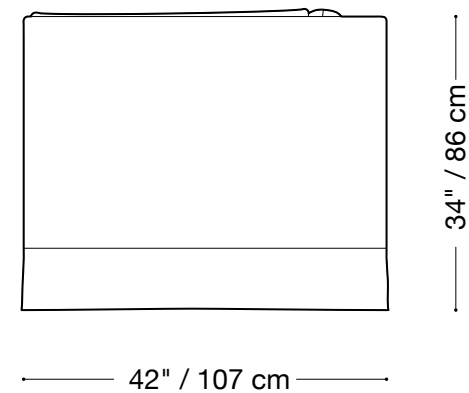

## Double sleeper

Length 74" / 188 cm

Depth 42" / 107 cm

Height 34" / 86 cm

Available in custom sizes to fit your apartment in both leather and fabric.

Upholstery upgrades available.