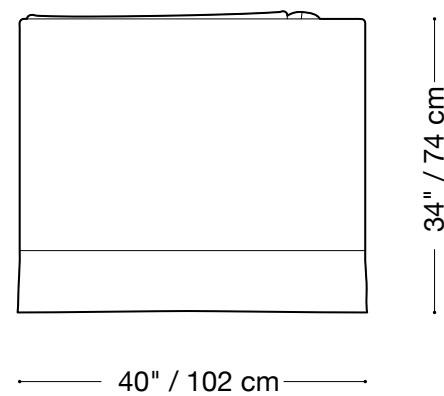

## Chair

Length 48" / 123 cm

Depth 40" / 102 cm

Height 34" / 86 cm

Available in custom sizes to fit your apartment in both leather and fabric.

Upholstery upgrades available.