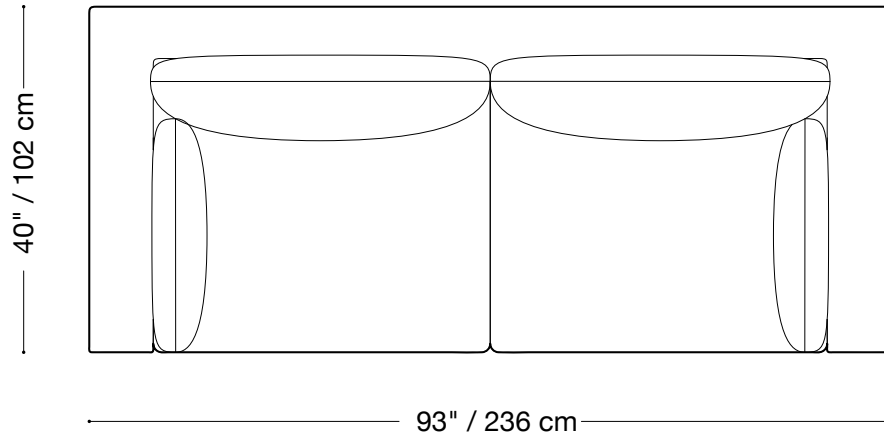

### Sofa

Length 93" / 236 cm

Depth 40" / 102 cm

Height 34" / 86 cm

Available in custom sizes to fit your apartment in both leather and fabric.

Upholstery upgrades available.