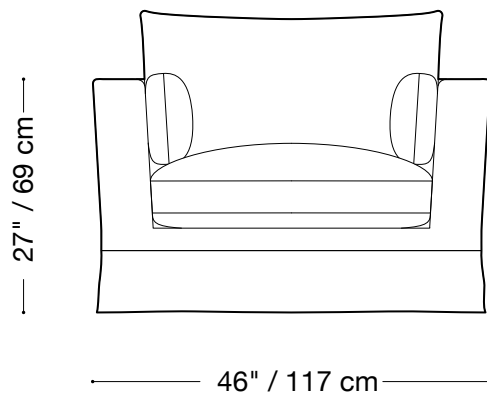

Available in custom sizes to fit your apartment in both leather and fabric.

Upholstery upgrades available.

MONTAUK SOFA

Traditional Low

Love seat

Length 76" / 193 cm

Depth 40" / 102 cm

Height 27" / 69 cm

Available in custom sizes to fit your apartment in both leather and fabric.

Upholstery upgrades available.

MONTAUK SOFA

Traditional Low

Chair

Length 46" / 117 cm

Depth 40" / 102 cm

Height 27" / 69 cm

Available in custom sizes to fit your apartment in both leather and fabric.

Upholstery upgrades available.

MONTAUK SOFA

Traditional Low

Queen sleeper

Length 83" / 211 cm

Depth 42" / 107 cm

Height 27" / 69 cm

Available in custom sizes to fit your apartment in both leather and fabric.

Upholstery upgrades available.

MONTAUK SOFA

Traditional Low

Double sleeper

Length 74" / 188 cm

Depth 42" / 107 cm

Height 27" / 69 cm