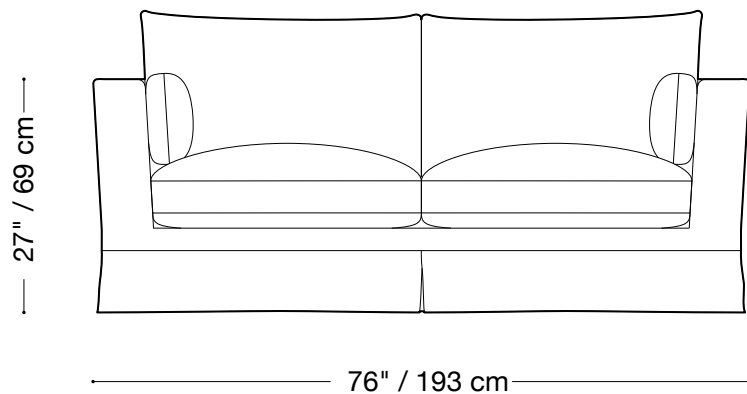

**MONTAUK
SOFA**

Traditional Low

MONTAUK SOFA

Traditional Low

Sofa

Length 92" / 234 cm

Depth 40" / 102 cm

Height 27" / 69 cm

Available in custom sizes to fit your apartment in both leather and fabric.

Upholstery upgrades available.

MONTAUK SOFA

Traditional Low

Love seat

Length 76" / 193 cm

Depth 40" / 102 cm

Height 27" / 69 cm

Available in custom sizes to fit your apartment in both leather and fabric.

Upholstery upgrades available.

MONTAUK SOFA

Traditional Low

Chair

Length 46" / 117 cm

Depth 40" / 102 cm

Height 27" / 69 cm

Available in custom sizes to fit your apartment in both leather and fabric.

Upholstery upgrades available.

MONTAUK SOFA

Traditional Low

Queen sleeper

Length 83" / 211 cm

Depth 42" / 107 cm

Height 27" / 69 cm