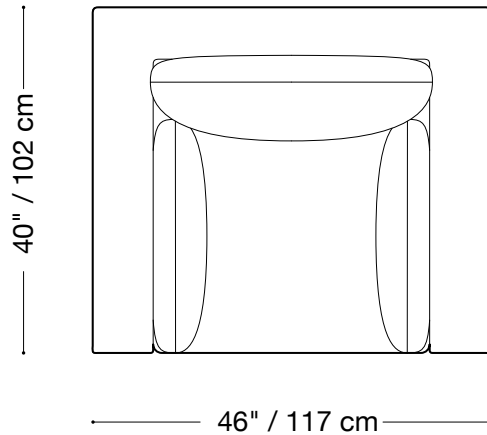

Available in custom sizes to fit your apartment in both leather and fabric.

Upholstery upgrades available.

MONTAUK SOFA

Traditional Low

Chair

Length 46" / 117 cm

Depth 40" / 102 cm

Height 27" / 69 cm

Available in custom sizes to fit your apartment in both leather and fabric.

Upholstery upgrades available.

MONTAUK SOFA

Traditional Low

Queen sleeper

Length 83" / 211 cm

Depth 42" / 107 cm

Height 27" / 69 cm

Available in custom sizes to fit your apartment in both leather and fabric.

Upholstery upgrades available.

MONTAUK SOFA

Traditional Low

Double sleeper

Length 74" / 188 cm

Depth 42" / 107 cm

Height 27" / 69 cm

Available in custom sizes to fit your apartment in both leather and fabric.

Upholstery upgrades available.

MONTAUK SOFA

Traditional Low

Sectional

Length 108" x 108" / 274 cm x 274 cm

Depth 40" / 102 cm

Height 27" / 69 cm