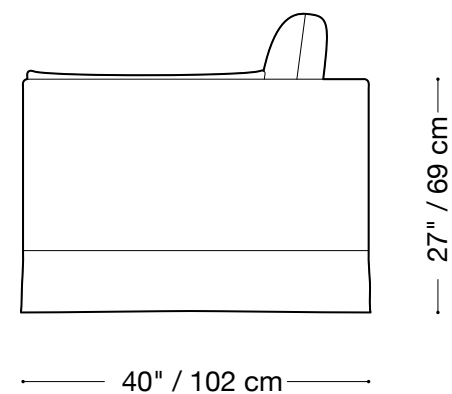

**MONTAUK
SOFA**

Traditional Low

MONTAUK SOFA

Traditional Low

Sofa

Length 92" / 234 cm

Depth 40" / 102 cm

Height 27" / 69 cm

Available in custom sizes to fit your apartment in both leather and fabric.

Upholstery upgrades available.

MONTAUK SOFA

Traditional Low

Love seat

Length 76" / 193 cm

Depth 40" / 102 cm

Height 27" / 69 cm

Available in custom sizes to fit your apartment in both leather and fabric.

Upholstery upgrades available.

MONTAUK SOFA

Traditional Low

Double sleeper

Length 74" / 188 cm

Depth 42" / 107 cm

Height 27" / 69 cm

Available in custom sizes to fit your apartment in both leather and fabric.

Upholstery upgrades available.

MONTAUK SOFA

Traditional Low

Sectional

Length 108" x 108" / 274 cm x 274 cm

Depth 40" / 102 cm

Height 27" / 69 cm