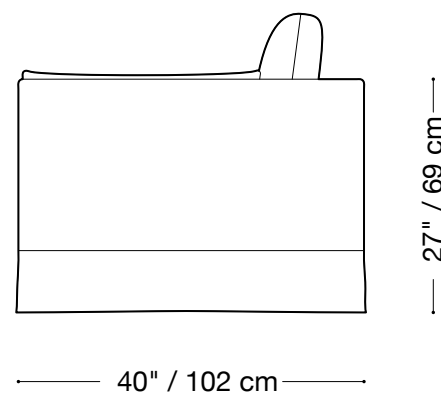

Available in custom sizes to fit your apartment in both leather and fabric.

Upholstery upgrades available.

MONTAUK SOFA

Traditional Low

Love seat

Length 76" / 193 cm

Depth 40" / 102 cm

Height 27" / 69 cm

Available in custom sizes to fit your apartment in both leather and fabric.

Upholstery upgrades available.

MONTAUK SOFA

Traditional Low

Chair

Length 46" / 117 cm

Depth 40" / 102 cm

Height 27" / 69 cm

Available in custom sizes to fit your apartment in both leather and fabric.

Upholstery upgrades available.

MONTAUK SOFA

Traditional Low

Queen sleeper

Length 83" / 211 cm

Depth 42" / 107 cm

Height 27" / 69 cm

Available in custom sizes to fit your apartment in both leather and fabric.

Upholstery upgrades available.

MONTAUK SOFA

Traditional Low

Double sleeper

Length 74" / 188 cm

Depth 42" / 107 cm

Height 27" / 69 cm