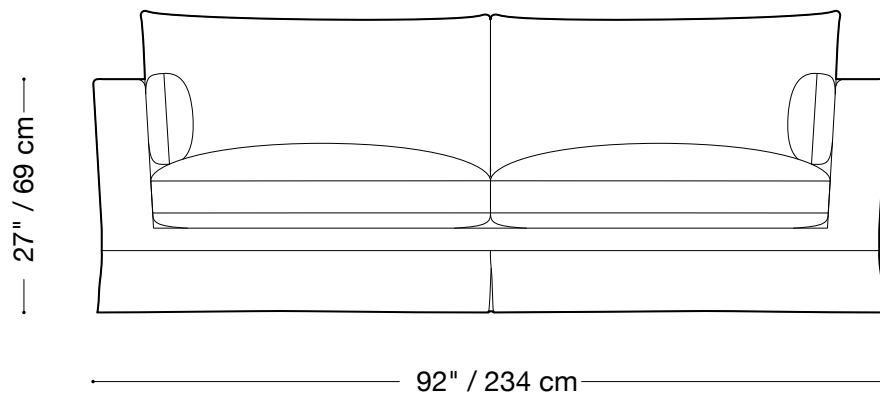

**MONTAUK
SOFA**

Traditional Low

MONTAUK SOFA

Traditional Low

Sofa

Length 92" / 234 cm

Depth 40" / 102 cm

Height 27" / 69 cm

Available in custom sizes to fit your apartment in both leather and fabric.

Upholstery upgrades available.

MONTAUK SOFA

Traditional Low

Love seat

Length 76" / 193 cm

Depth 40" / 102 cm

Height 27" / 69 cm

Available in custom sizes to fit your apartment in both leather and fabric.

Upholstery upgrades available.

MONTAUK SOFA

Traditional Low

Queen sleeper

Length 83" / 211 cm

Depth 42" / 107 cm

Height 27" / 69 cm

Available in custom sizes to fit your apartment in both leather and fabric.

Upholstery upgrades available.

MONTAUK SOFA

Traditional Low

Double sleeper

Length 74" / 188 cm

Depth 42" / 107 cm

Height 27" / 69 cm