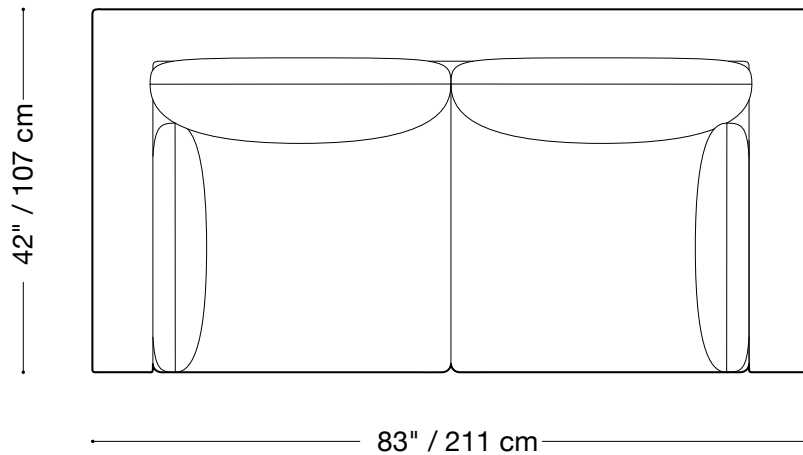

Available in custom sizes to fit your apartment in both leather and fabric.

Upholstery upgrades available.

MONTAUK SOFA

Traditional Low

Queen sleeper

Length 83" / 211 cm

Depth 42" / 107 cm

Height 27" / 69 cm

Available in custom sizes to fit your apartment in both leather and fabric.

Upholstery upgrades available.

MONTAUK SOFA

Traditional Low

Double sleeper

Length 74" / 188 cm

Depth 42" / 107 cm

Height 27" / 69 cm

Available in custom sizes to fit your apartment in both leather and fabric.

Upholstery upgrades available.

MONTAUK SOFA

Traditional Low

Sectional

Length 108" x 108" / 274 cm x 274 cm

Depth 40" / 102 cm

Height 27" / 69 cm