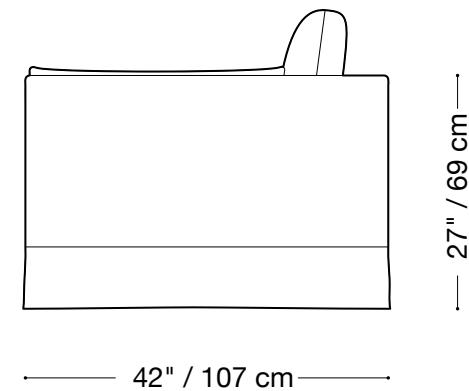

Available in custom sizes to fit your apartment in both leather and fabric.

Upholstery upgrades available.

MONTAUK SOFA

Traditional Low

Queen sleeper

Length 83" / 211 cm

Depth 42" / 107 cm

Height 27" / 69 cm

Available in custom sizes to fit your apartment in both leather and fabric.

Upholstery upgrades available.

MONTAUK SOFA

Traditional Low

Double sleeper

Length 74" / 188 cm

Depth 42" / 107 cm

Height 27" / 69 cm

Available in custom sizes to fit your apartment in both leather and fabric.

Upholstery upgrades available.

MONTAUK SOFA

Traditional Low

Sectional

Length 108" x 108" / 274 cm x 274 cm

Depth 40" / 102 cm

Height 27" / 69 cm