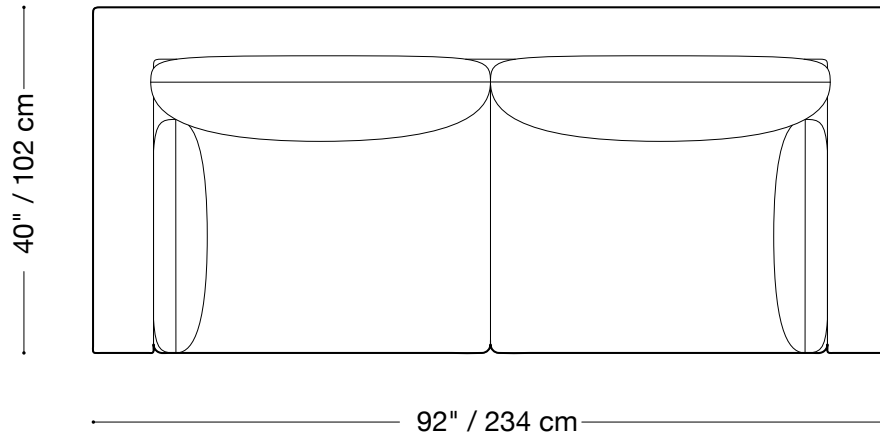

**MONTAUK
SOFA**

Traditional Low

MONTAUK SOFA

Traditional Low

Sofa

Length 92" / 234 cm

Depth 40" / 102 cm

Height 27" / 69 cm

Available in custom sizes to fit your apartment in both leather and fabric.

Upholstery upgrades available.

MONTAUK SOFA

Traditional Low

Love seat

Length 76" / 193 cm

Depth 40" / 102 cm

Height 27" / 69 cm

Available in custom sizes to fit your apartment in both leather and fabric.

Upholstery upgrades available.

MONTAUK SOFA

Traditional Low

Double sleeper

Length 74" / 188 cm

Depth 42" / 107 cm

Height 27" / 69 cm

Available in custom sizes to fit your apartment in both leather and fabric.

Upholstery upgrades available.

MONTAUK SOFA

Traditional Low

Sectional

Length 108" x 108" / 274 cm x 274 cm

Depth 40" / 102 cm

Height 27" / 69 cm