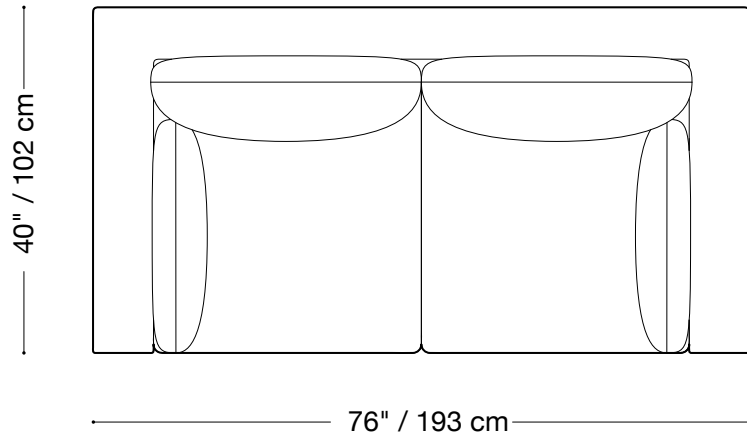

**MONTAUK
SOFA**

Traditional Low

MONTAUK SOFA

Traditional Low

Sofa

Length 92" / 234 cm

Depth 40" / 102 cm

Height 27" / 69 cm

Available in custom sizes to fit your apartment in both leather and fabric.

Upholstery upgrades available.

MONTAUK SOFA

Traditional Low

Love seat

Length 76" / 193 cm

Depth 40" / 102 cm

Height 27" / 69 cm

Available in custom sizes to fit your apartment in both leather and fabric.

Upholstery upgrades available.

MONTAUK SOFA

Traditional Low

Chair

Length 46" / 117 cm

Depth 40" / 102 cm

Height 27" / 69 cm

Available in custom sizes to fit your apartment in both leather and fabric.

Upholstery upgrades available.

MONTAUK SOFA

Traditional Low

Queen sleeper

Length 83" / 211 cm

Depth 42" / 107 cm

Height 27" / 69 cm