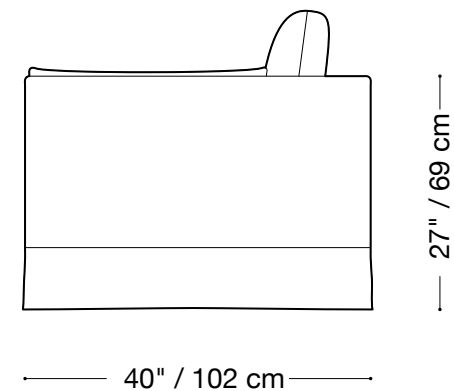

**MONTAUK
SOFA**

Traditional Low

MONTAUK SOFA

Traditional Low

Sofa

Length 92" / 234 cm

Depth 40" / 102 cm

Height 27" / 69 cm

Available in custom sizes to fit your apartment in both leather and fabric.

Upholstery upgrades available.

MONTAUK SOFA

Traditional Low

Love seat

Length 76" / 193 cm

Depth 40" / 102 cm

Height 27" / 69 cm

Available in custom sizes to fit your apartment in both leather and fabric.

Upholstery upgrades available.

MONTAUK SOFA

Traditional Low

Chair

Length 46" / 117 cm

Depth 40" / 102 cm

Height 27" / 69 cm

Available in custom sizes to fit your apartment in both leather and fabric.

Upholstery upgrades available.

MONTAUK SOFA

Traditional Low

Queen sleeper

Length 83" / 211 cm

Depth 42" / 107 cm

Height 27" / 69 cm