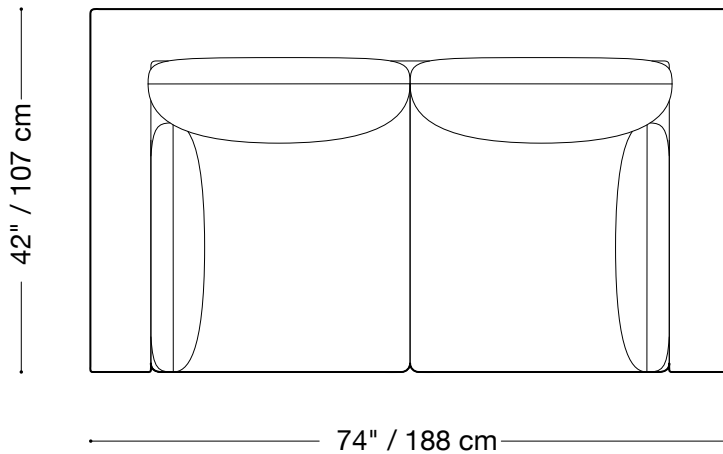

Available in custom sizes to fit your apartment in both leather and fabric.

Upholstery upgrades available.

MONTAUK SOFA

Traditional Low

Queen sleeper

Length 83" / 211 cm

Depth 42" / 107 cm

Height 27" / 69 cm

Available in custom sizes to fit your apartment in both leather and fabric.

Upholstery upgrades available.

MONTAUK SOFA

Traditional Low

Double sleeper

Length 74" / 188 cm

Depth 42" / 107 cm

Height 27" / 69 cm

Available in custom sizes to fit your apartment in both leather and fabric.

Upholstery upgrades available.

MONTAUK SOFA

Traditional Low

Sectional

Length 108" x 108" / 274 cm x 274 cm

Depth 40" / 102 cm

Height 27" / 69 cm