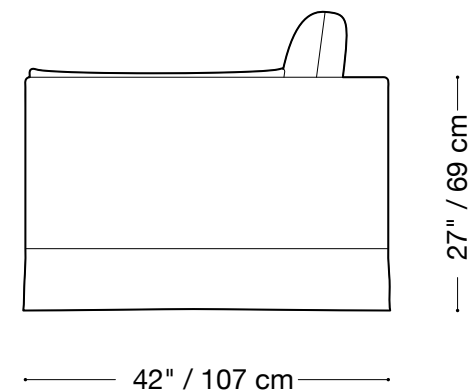

Available in custom sizes to fit your apartment in both leather and fabric.

Upholstery upgrades available.

MONTAUK SOFA

Traditional Low

Queen sleeper

Length 83" / 211 cm

Depth 42" / 107 cm

Height 27" / 69 cm

Available in custom sizes to fit your apartment in both leather and fabric.

Upholstery upgrades available.

MONTAUK SOFA

Traditional Low

Double sleeper

Length 74" / 188 cm

Depth 42" / 107 cm

Height 27" / 69 cm

Available in custom sizes to fit your apartment in both leather and fabric.

Upholstery upgrades available.

MONTAUK SOFA

Traditional Low

Sectional

Length 108" x 108" / 274 cm x 274 cm

Depth 40" / 102 cm

Height 27" / 69 cm