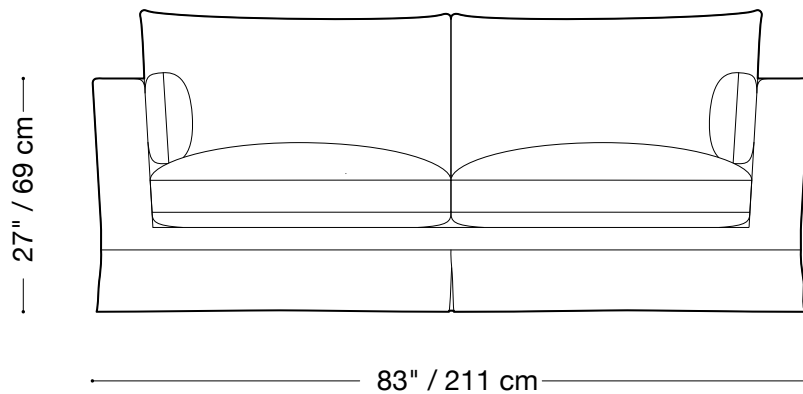

Available in custom sizes to fit your apartment in both leather and fabric.

Upholstery upgrades available.

MONTAUK SOFA

Traditional Low

Chair

Length 46" / 117 cm

Depth 40" / 102 cm

Height 27" / 69 cm

Available in custom sizes to fit your apartment in both leather and fabric.

Upholstery upgrades available.

MONTAUK SOFA

Traditional Low

Queen sleeper

Length 83" / 211 cm

Depth 42" / 107 cm

Height 27" / 69 cm

Available in custom sizes to fit your apartment in both leather and fabric.

Upholstery upgrades available.

MONTAUK SOFA

Traditional Low

Double sleeper

Length 74" / 188 cm

Depth 42" / 107 cm

Height 27" / 69 cm

Available in custom sizes to fit your apartment in both leather and fabric.

Upholstery upgrades available.

MONTAUK SOFA

Traditional Low

Sectional

Length 108" x 108" / 274 cm x 274 cm

Depth 40" / 102 cm

Height 27" / 69 cm