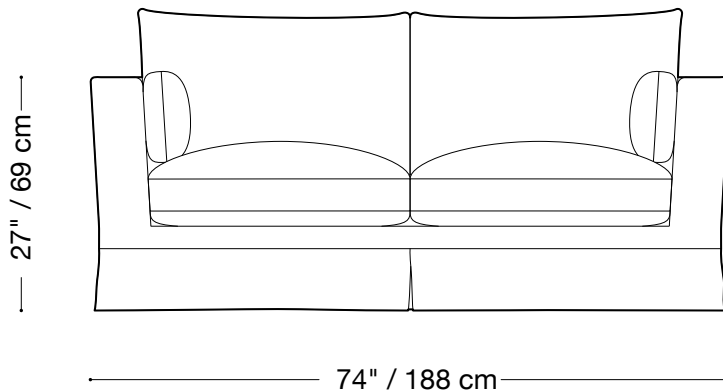

Available in custom sizes to fit your apartment in both leather and fabric.

Upholstery upgrades available.

MONTAUK SOFA

Traditional Low

Chair

Length 46" / 117 cm

Depth 40" / 102 cm

Height 27" / 69 cm

Available in custom sizes to fit your apartment in both leather and fabric.

Upholstery upgrades available.

MONTAUK SOFA

Traditional Low

Queen sleeper

Length 83" / 211 cm

Depth 42" / 107 cm

Height 27" / 69 cm

Available in custom sizes to fit your apartment in both leather and fabric.

Upholstery upgrades available.

MONTAUK SOFA

Traditional Low

Double sleeper

Length 74" / 188 cm

Depth 42" / 107 cm

Height 27" / 69 cm

Available in custom sizes to fit your apartment in both leather and fabric.

Upholstery upgrades available.

MONTAUK SOFA

Traditional Low

Sectional

Length 108" x 108" / 274 cm x 274 cm

Depth 40" / 102 cm

Height 27" / 69 cm