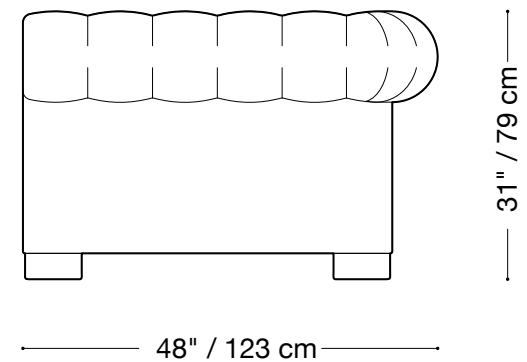

MONTAUK SOFA

Tufted

MONTAUK SOFA

Tufted

Sofa

Length 103" / 262 cm

Depth 48" / 123 cm

Height 31" / 79 cm

Available in custom sizes to fit your apartment in both leather and fabric.

MONTAUK SOFA

Tufted

Love seat

Length 88" / 224 cm

Depth 48" / 123 cm

Height 31" / 79 cm

Available in custom sizes to fit your apartment in both leather and fabric.

MONTAUK SOFA

Tufted

Chair

Length 58" / 147 cm

Depth 48" / 123 cm

Height 31" / 79 cm

Available in custom sizes to fit your apartment in both leather and fabric.