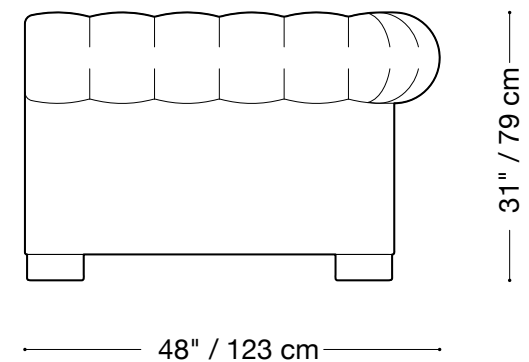

MONTAUK SOFA

Tufted

MONTAUK SOFA

Tufted

Sofa

Length 103" / 262 cm

Depth 48" / 123 cm

Height 31" / 79 cm

Available in custom sizes to fit your apartment in both leather and fabric.

MONTAUK SOFA

Tufted

Love seat

Length 88" / 224 cm

Depth 48" / 123 cm

Height 31" / 79 cm

Available in custom sizes to fit your apartment in both leather and fabric.

MONTAUK SOFA

Tufted

Chair

Length 58" / 147 cm

Depth 48" / 123 cm

Height 31" / 79 cm

Available in custom sizes to fit your apartment in both leather and fabric.