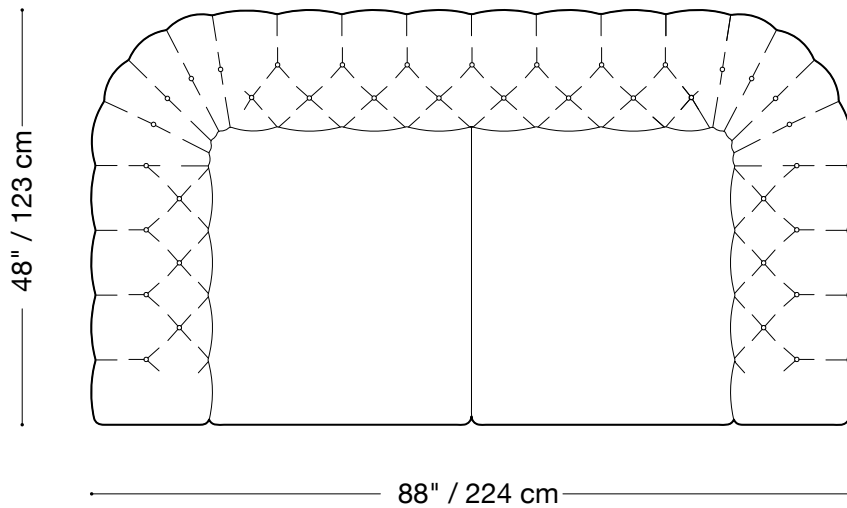

MONTAUK SOFA

Tufted

MONTAUK SOFA

Tufted

Sofa

Length 103" / 262 cm

Depth 48" / 123 cm

Height 31" / 79 cm

Available in custom sizes to fit your apartment in both leather and fabric.

MONTAUK SOFA

Tufted

Love seat

Length 88" / 224 cm

Depth 48" / 123 cm

Height 31" / 79 cm

Available in custom sizes to fit your apartment in both leather and fabric.

MONTAUK SOFA

Tufted

Chair

Length 58" / 147 cm

Depth 48" / 123 cm

Height 31" / 79 cm

Available in custom sizes to fit your apartment in both leather and fabric.