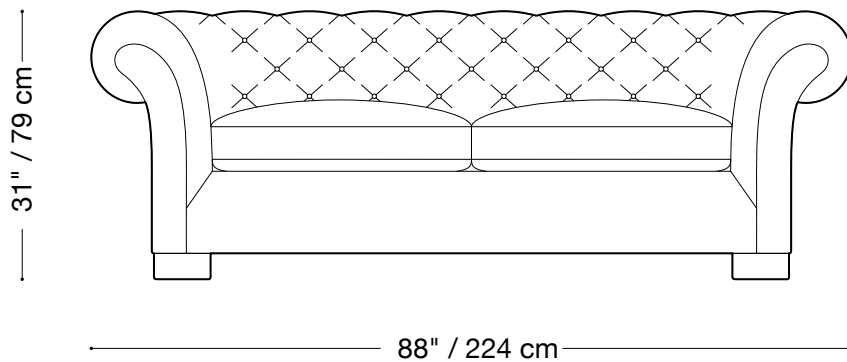

MONTAUK SOFA

Tufted

MONTAUK SOFA

Tufted

Sofa

Length 103" / 262 cm

Depth 48" / 123 cm

Height 31" / 79 cm

Available in custom sizes to fit your apartment in both leather and fabric.

MONTAUK SOFA

Tufted

Love seat

Length 88" / 224 cm

Depth 48" / 123 cm

Height 31" / 79 cm

Available in custom sizes to fit your apartment in both leather and fabric.

MONTAUK SOFA

Tufted

Chair

Length 58" / 147 cm

Depth 48" / 123 cm

Height 31" / 79 cm

Available in custom sizes to fit your apartment in both leather and fabric.