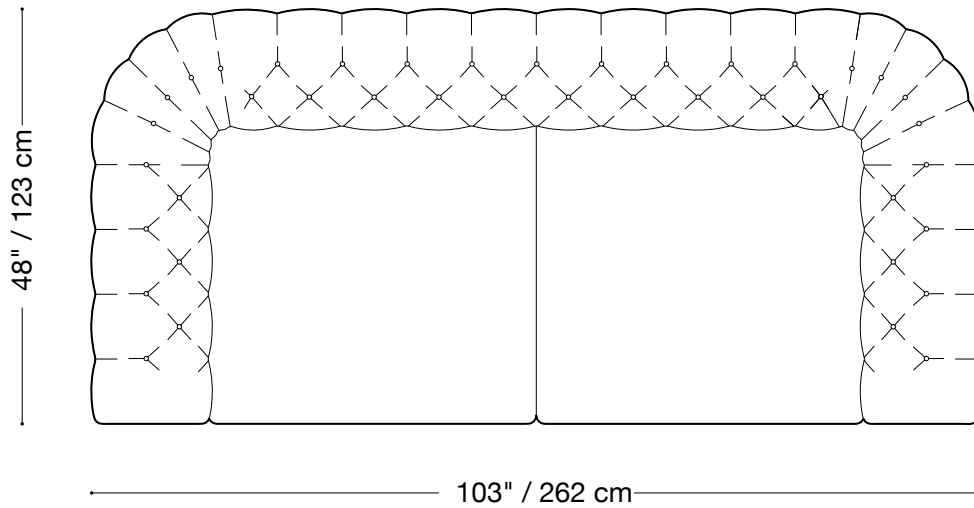

MONTAUK SOFA

Tufted

MONTAUK SOFA

Tufted

Sofa

Length 103" / 262 cm

Depth 48" / 123 cm

Height 31" / 79 cm

Available in custom sizes to fit your apartment in both leather and fabric.

MONTAUK SOFA

Tufted

Love seat

Length 88" / 224 cm

Depth 48" / 123 cm

Height 31" / 79 cm

Available in custom sizes to fit your apartment in both leather and fabric.

MONTAUK SOFA

Tufted

Chair

Length 58" / 147 cm

Depth 48" / 123 cm

Height 31" / 79 cm

Available in custom sizes to fit your apartment in both leather and fabric.