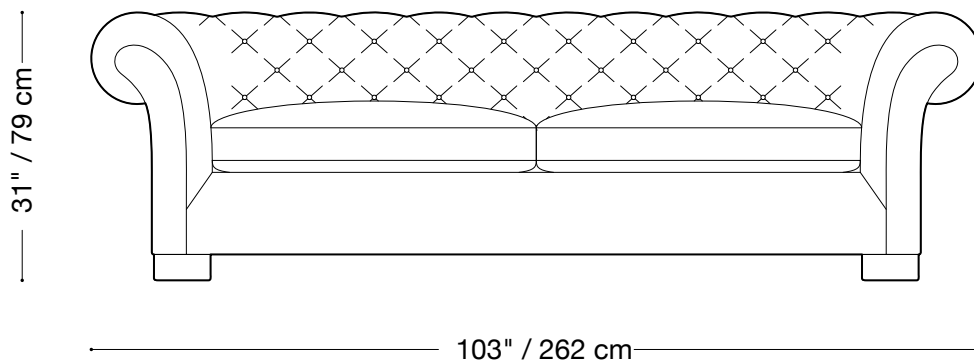

MONTAUK SOFA

Tufted

MONTAUK SOFA

Tufted

Sofa

Length 103" / 262 cm

Depth 48" / 123 cm

Height 31" / 79 cm

Available in custom sizes to fit your apartment in both leather and fabric.

MONTAUK SOFA

Tufted

Love seat

Length 88" / 224 cm

Depth 48" / 123 cm

Height 31" / 79 cm

Available in custom sizes to fit your apartment in both leather and fabric.

MONTAUK SOFA

Tufted

Chair

Length 58" / 147 cm

Depth 48" / 123 cm

Height 31" / 79 cm

Available in custom sizes to fit your apartment in both leather and fabric.