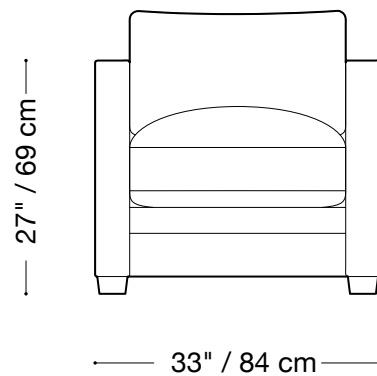

## Love seat

Length 54" / 137 cm

Depth 38" / 97 cm

Height 27" / 69 cm

Available in custom sizes to fit your apartment in both leather and fabric.

## Chair

Length 33" / 84 cm

Depth 38" / 97 cm

Height 27" / 69 cm

Available in custom sizes to fit your apartment in both leather and fabric.