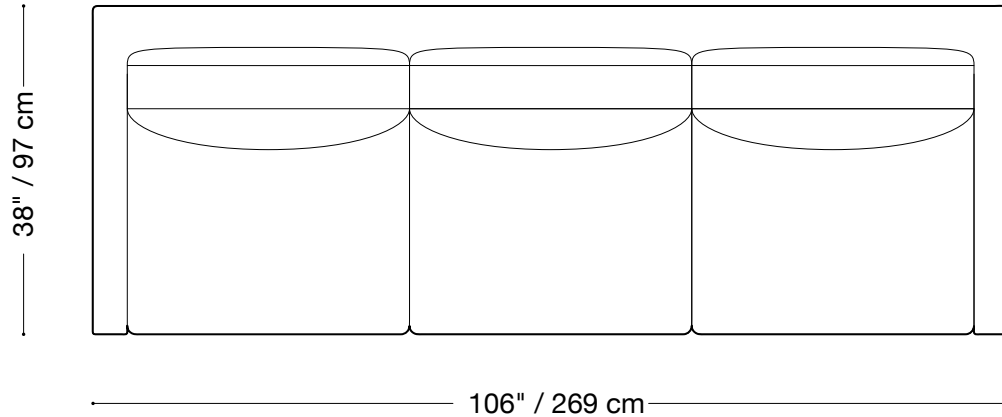

## Large Sofa

Length 106" / 269 cm

Depth 38" / 97 cm

Height 27" / 69 cm

Available in custom sizes to fit your apartment in both leather and fabric.