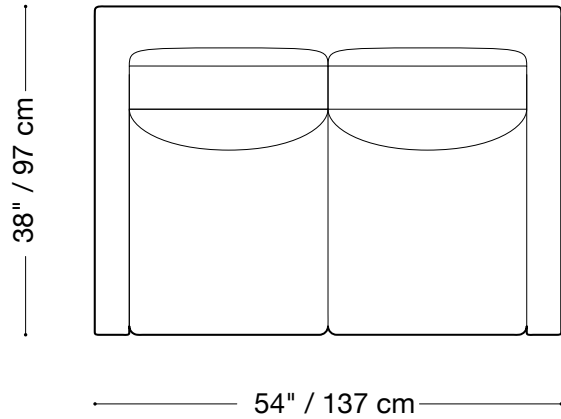

## Love seat

Length 54" / 137 cm

Depth 38" / 97 cm

Height 27" / 69 cm

Available in custom sizes to fit your apartment in both leather and fabric.