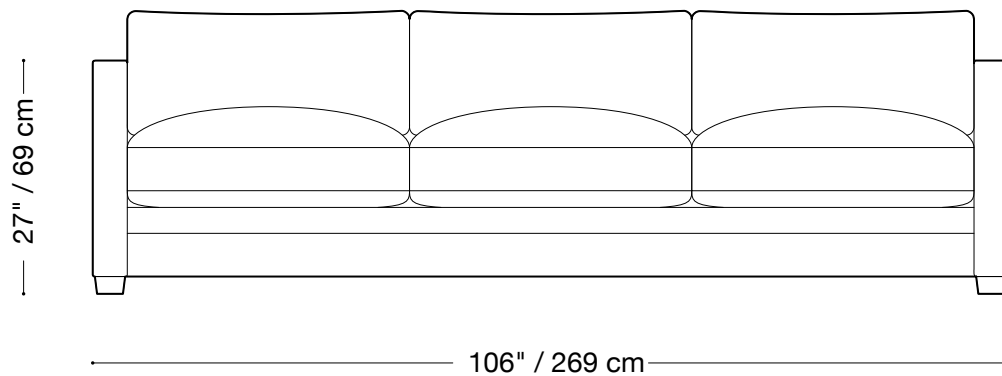

## Large Sofa

Length 106" / 269 cm

Depth 38" / 97 cm

Height 27" / 69 cm

Available in custom sizes to fit your apartment in both leather and fabric.