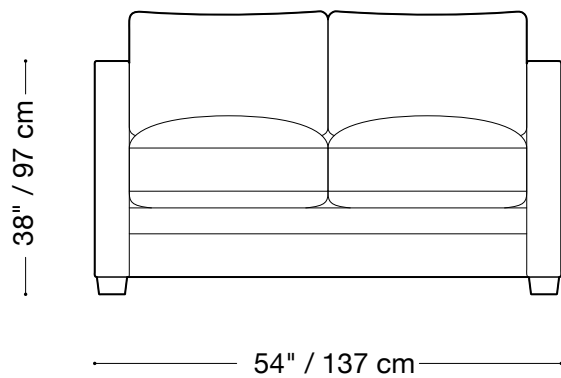

## Love seat

Length 54" / 137 cm

Depth 38" / 97 cm

Height 27" / 69 cm

Available in custom sizes to fit your apartment in both leather and fabric.