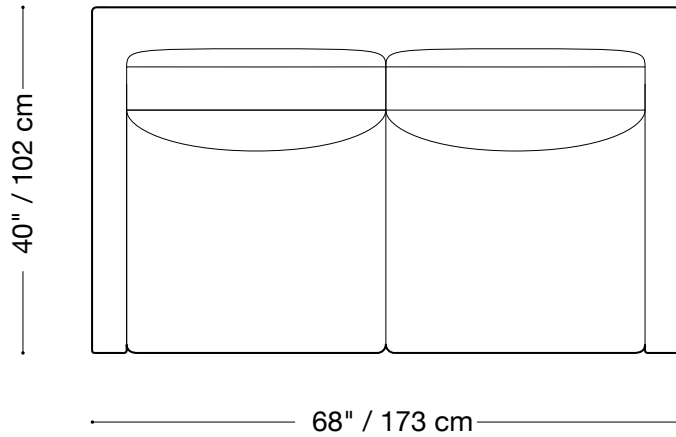

## Queen sleeper

Length 76" / 193 cm

Depth 40" / 102 cm

Height 27" / 69 cm

Available in custom sizes to fit your apartment in both leather and fabric.

## Double sleeper

Length 68" / 173 cm

Depth 40" / 102 cm

Height 27" / 69 cm

Available in custom sizes to fit your apartment in both leather and fabric.

— 87" / 221 cm —