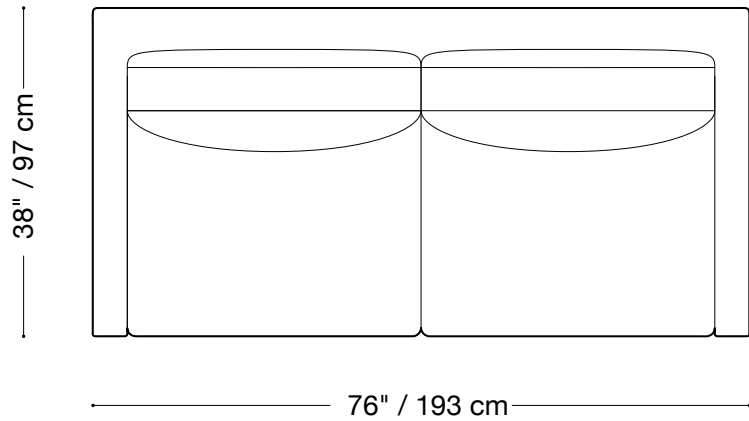

## Sofa

Length 76" / 193 cm

Depth 38" / 97 cm

Height 27" / 69 cm

Available in custom sizes to fit your apartment in both leather and fabric.