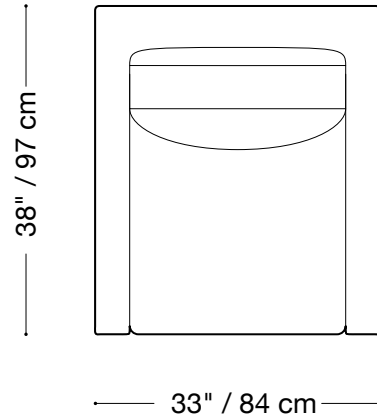

## Love seat

Length 54" / 137 cm

Depth 38" / 97 cm

Height 27" / 69 cm

Available in custom sizes to fit your apartment in both leather and fabric.

## Chair

Length 33" / 84 cm

Depth 38" / 97 cm

Height 27" / 69 cm

Available in custom sizes to fit your apartment in both leather and fabric.