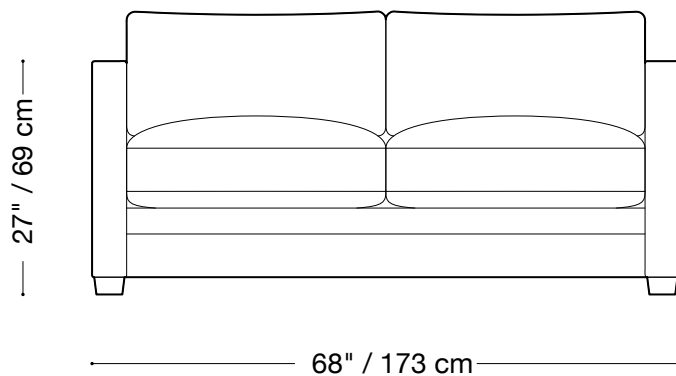

MONTAUK SOFA

Tuxedo

Double sleeper

Length 68" / 173 cm

Depth 40" / 102 cm

Height 27" / 69 cm

Available in custom sizes to fit your apartment in both leather and fabric.