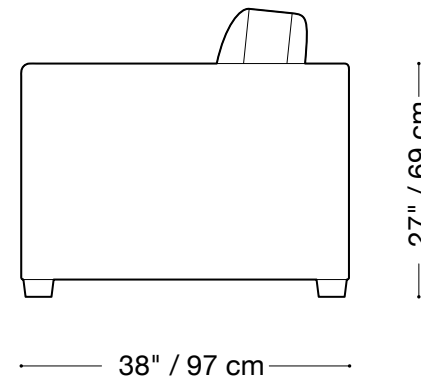

## Chair

Length 33" / 84 cm

Depth 38" / 97 cm

Height 27" / 69 cm

Available in custom sizes to fit your apartment in both leather and fabric.