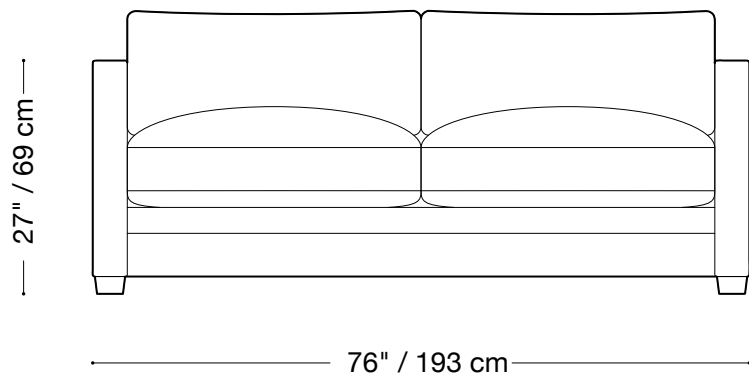

## Sofa

Length 76" / 193 cm

Depth 38" / 97 cm

Height 27" / 69 cm

Available in custom sizes to fit your apartment in both leather and fabric.