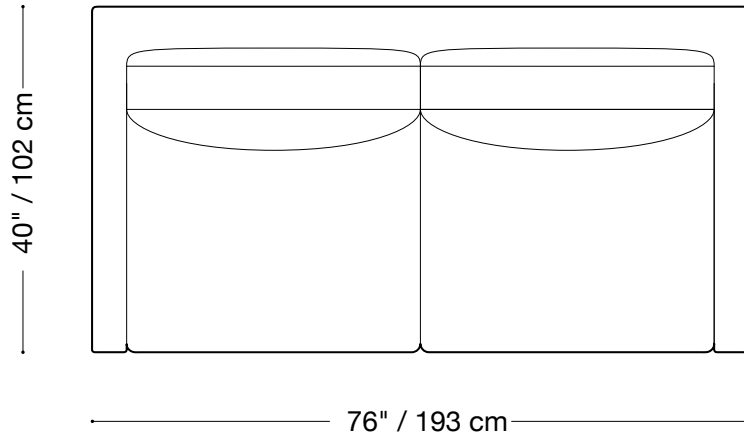

## Queen sleeper

Length 76" / 193 cm

Depth 40" / 102 cm

Height 27" / 69 cm

Available in custom sizes to fit your apartment in both leather and fabric.