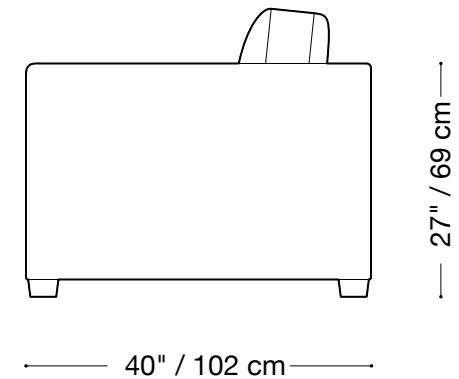

## Queen sleeper

Length 76" / 193 cm

Depth 40" / 102 cm

Height 27" / 69 cm

Available in custom sizes to fit your apartment in both leather and fabric.