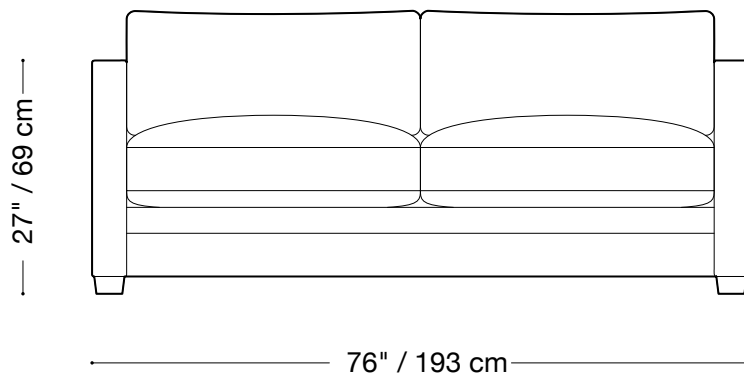

## Queen sleeper

Length 76" / 193 cm

Depth 40" / 102 cm

Height 27" / 69 cm

Available in custom sizes to fit your apartment in both leather and fabric.