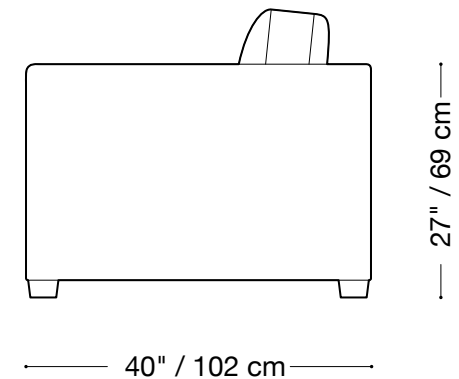

MONTAUK SOFA

Tuxedo

Double sleeper

Length 68" / 173 cm

Depth 40" / 102 cm

Height 27" / 69 cm

Available in custom sizes to fit your apartment in both leather and fabric.