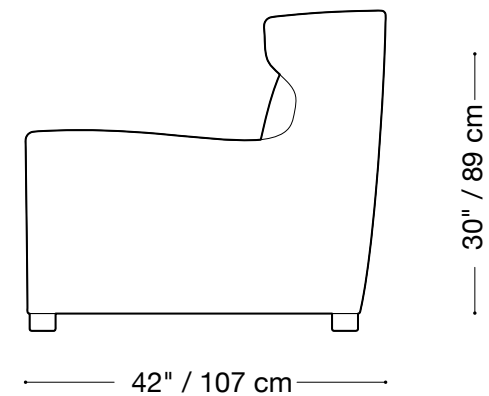

**MONTAUK
SOFA**

Wingback

MONTAUK SOFA

Wingback

Sofa

Length 102" / 260 cm

Depth 42" / 107 cm

Height 35" / 89 cm

Available in custom sizes to fit your apartment in both leather and fabric.

MONTAUK SOFA

Wingback

Love seat

Length 80" / 203 cm

Depth 42" / 107 cm

Height 35" / 89 cm

Available in custom sizes to fit your apartment in both leather and fabric.

MONTAUK SOFA

Wingback

Chair

Length 38" / 97 cm

Depth 42" / 107 cm

Height 35" / 89 cm

Available in custom sizes to fit your apartment in both leather and fabric.