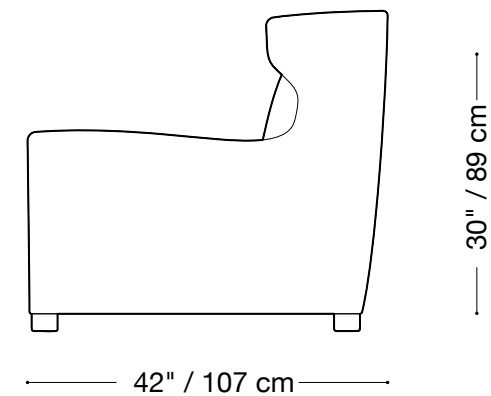

**MONTAUK
SOFA**

Wingback

MONTAUK SOFA

Wingback

Sofa

Length 102" / 260 cm

Depth 42" / 107 cm

Height 35" / 89 cm

Available in custom sizes to fit your apartment in both leather and fabric.

MONTAUK SOFA

Wingback

Love seat

Length 80" / 203 cm

Depth 42" / 107 cm

Height 35" / 89 cm

Available in custom sizes to fit your apartment in both leather and fabric.

MONTAUK SOFA

Wingback

Chair

Length 38" / 97 cm

Depth 42" / 107 cm

Height 35" / 89 cm

Available in custom sizes to fit your apartment in both leather and fabric.