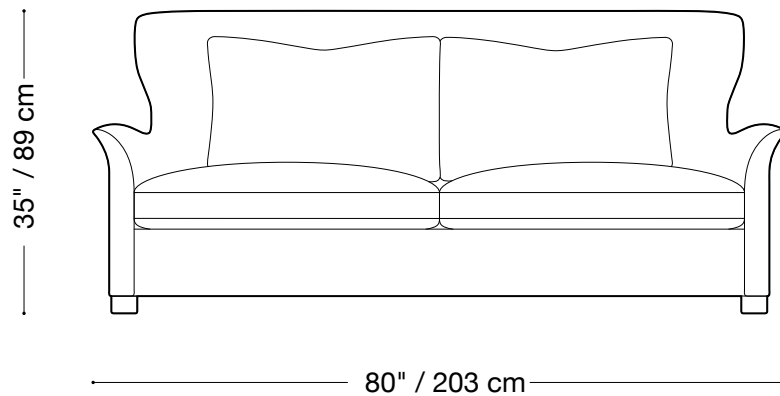

**MONTAUK
SOFA**

Wingback

MONTAUK SOFA

Wingback

Sofa

Length 102" / 260 cm

Depth 42" / 107 cm

Height 35" / 89 cm

Available in custom sizes to fit your apartment in both leather and fabric.

MONTAUK SOFA

Wingback

Love seat

Length 80" / 203 cm

Depth 42" / 107 cm

Height 35" / 89 cm

Available in custom sizes to fit your apartment in both leather and fabric.

MONTAUK SOFA

Wingback

Chair

Length 38" / 97 cm

Depth 42" / 107 cm

Height 35" / 89 cm

Available in custom sizes to fit your apartment in both leather and fabric.