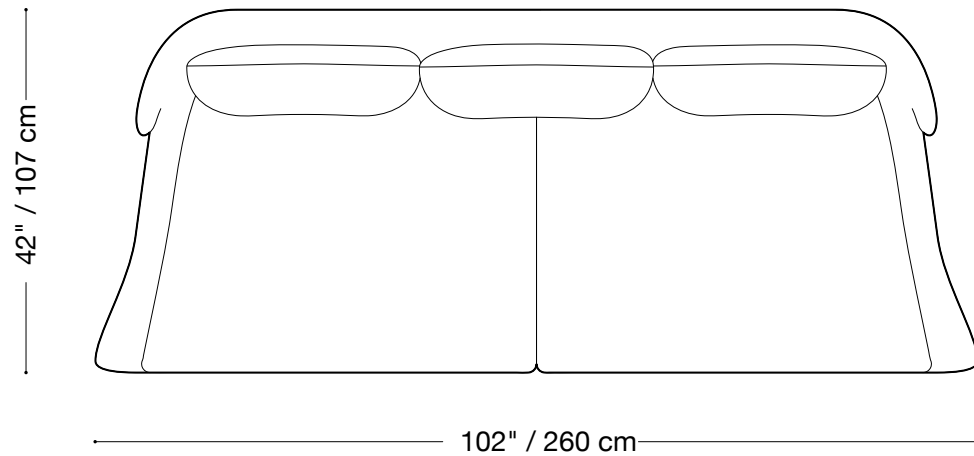

**MONTAUK
SOFA**

Wingback

MONTAUK SOFA

Wingback

Sofa

Length 102" / 260 cm

Depth 42" / 107 cm

Height 35" / 89 cm

Available in custom sizes to fit your apartment in both leather and fabric.

MONTAUK SOFA

Wingback

Love seat

Length 80" / 203 cm

Depth 42" / 107 cm

Height 35" / 89 cm

Available in custom sizes to fit your apartment in both leather and fabric.

MONTAUK SOFA

Wingback

Chair

Length 38" / 97 cm

Depth 42" / 107 cm

Height 35" / 89 cm

Available in custom sizes to fit your apartment in both leather and fabric.