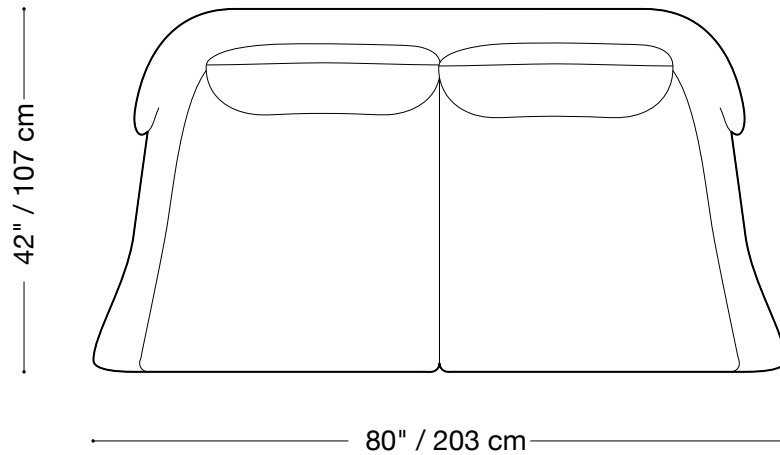

**MONTAUK
SOFA**

Wingback

MONTAUK SOFA

Wingback

Sofa

Length 102" / 260 cm

Depth 42" / 107 cm

Height 35" / 89 cm

Available in custom sizes to fit your apartment in both leather and fabric.

MONTAUK SOFA

Wingback

Love seat

Length 80" / 203 cm

Depth 42" / 107 cm

Height 35" / 89 cm

Available in custom sizes to fit your apartment in both leather and fabric.

MONTAUK SOFA

Wingback

Chair

Length 38" / 97 cm

Depth 42" / 107 cm

Height 35" / 89 cm

Available in custom sizes to fit your apartment in both leather and fabric.