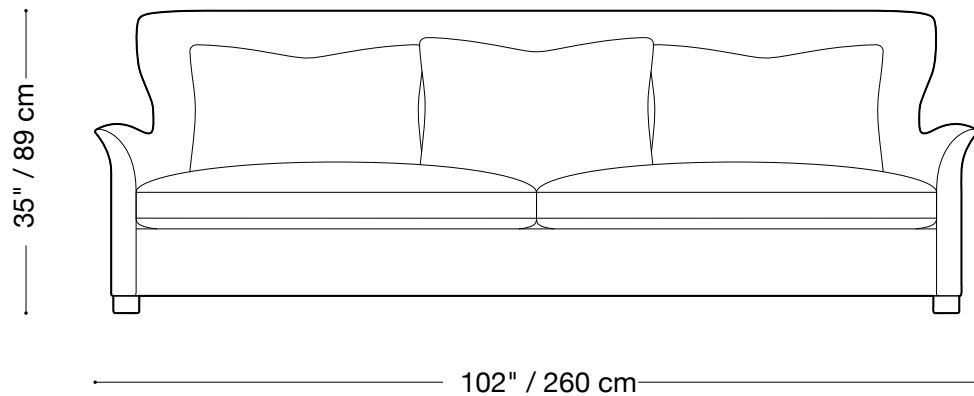

**MONTAUK
SOFA**

Wingback

MONTAUK SOFA

Wingback

Sofa

Length 102" / 260 cm

Depth 42" / 107 cm

Height 35" / 89 cm

Available in custom sizes to fit your apartment in both leather and fabric.

MONTAUK SOFA

Wingback

Love seat

Length 80" / 203 cm

Depth 42" / 107 cm

Height 35" / 89 cm

Available in custom sizes to fit your apartment in both leather and fabric.

MONTAUK SOFA

Wingback

Chair

Length 38" / 97 cm

Depth 42" / 107 cm

Height 35" / 89 cm

Available in custom sizes to fit your apartment in both leather and fabric.