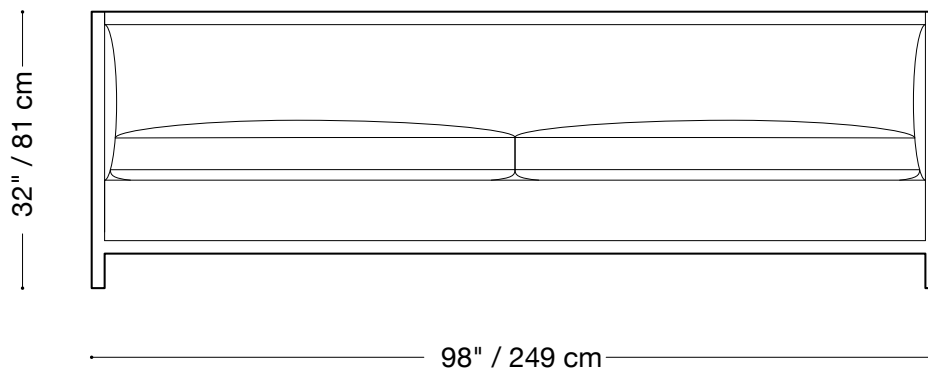

## Large sofa

Length 98" / 249 cm

Depth 32" / 81 cm

Height 32" / 81 cm

Available in custom sizes to fit your apartment in both leather and fabric.

## Sofa

Length 81" / 206 cm

Depth 32" / 81 cm

Height 32" / 81 cm

Available in custom sizes to fit your apartment in both leather and fabric.

## Love seat

Length 61" / 168 cm

Depth 32" / 81 cm

Height 32" / 81 cm

Available in custom sizes to fit your apartment in both leather and fabric.