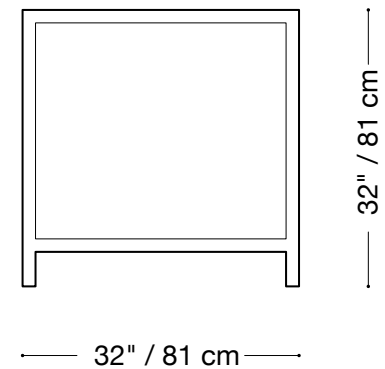

## Sofa

Length 81" / 206 cm

Depth 32" / 81 cm

Height 32" / 81 cm

Available in custom sizes to fit your apartment in both leather and fabric.

## Love seat

Length 61" / 168 cm

Depth 32" / 81 cm

Height 32" / 81 cm

Available in custom sizes to fit your apartment in both leather and fabric.