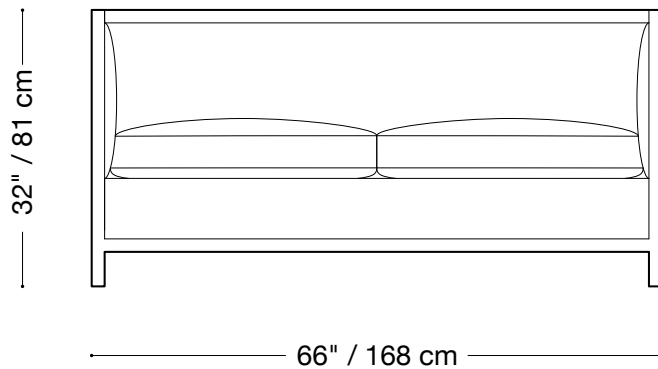

## Love seat

Length 61" / 168 cm

Depth 32" / 81 cm

Height 32" / 81 cm

Available in custom sizes to fit your apartment in both leather and fabric.