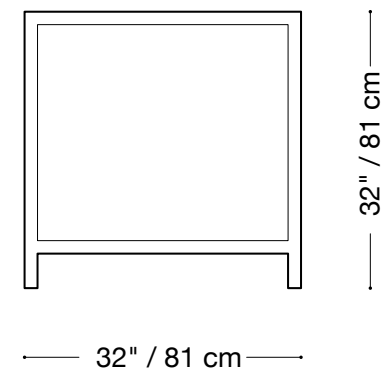

## Large sofa

Length 98" / 249 cm

Depth 32" / 81 cm

Height 32" / 81 cm

Available in custom sizes to fit your apartment in both leather and fabric.

## Sofa

Length 81" / 206 cm

Depth 32" / 81 cm

Height 32" / 81 cm

Available in custom sizes to fit your apartment in both leather and fabric.

## Love seat

Length 61" / 168 cm

Depth 32" / 81 cm

Height 32" / 81 cm

Available in custom sizes to fit your apartment in both leather and fabric.