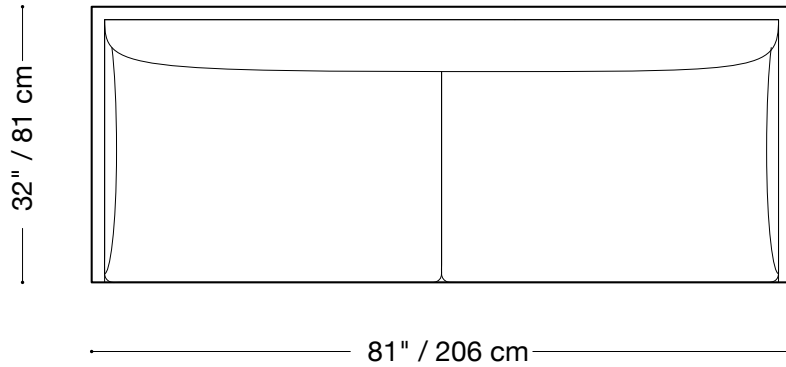

## Sofa

Length 81" / 206 cm

Depth 32" / 81 cm

Height 32" / 81 cm

Available in custom sizes to fit your apartment in both leather and fabric.