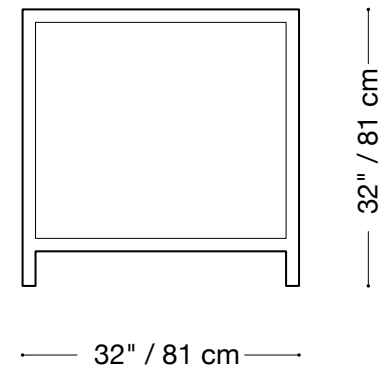

## Large sofa

Length 98" / 249 cm

Depth 32" / 81 cm

Height 32" / 81 cm

Available in custom sizes to fit your apartment in both leather and fabric.

## Sofa

Length 81" / 206 cm

Depth 32" / 81 cm

Height 32" / 81 cm

Available in custom sizes to fit your apartment in both leather and fabric.

## Love seat

Length 61" / 168 cm

Depth 32" / 81 cm

Height 32" / 81 cm

Available in custom sizes to fit your apartment in both leather and fabric.