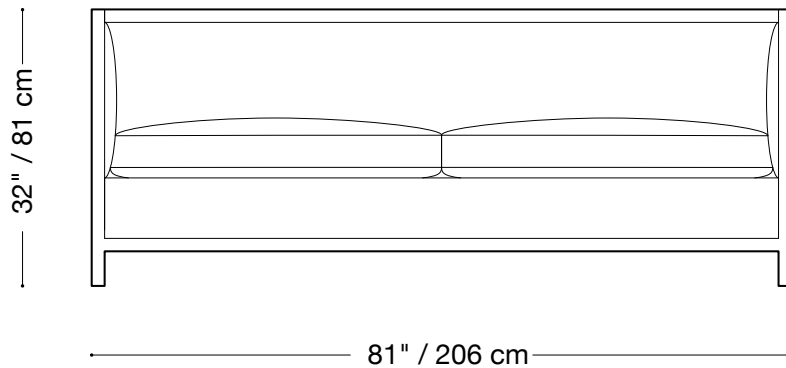

## Sofa

Length 81" / 206 cm

Depth 32" / 81 cm

Height 32" / 81 cm

Available in custom sizes to fit your apartment in both leather and fabric.