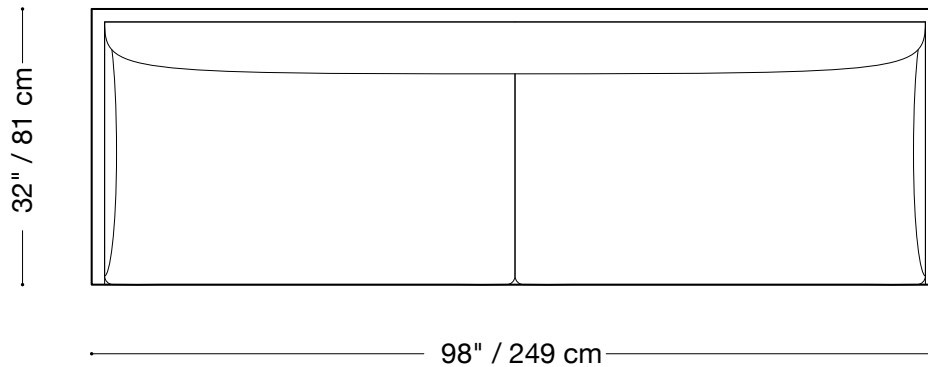

## Large sofa

Length 98" / 249 cm

Depth 32" / 81 cm

Height 32" / 81 cm

Available in custom sizes to fit your apartment in both leather and fabric.