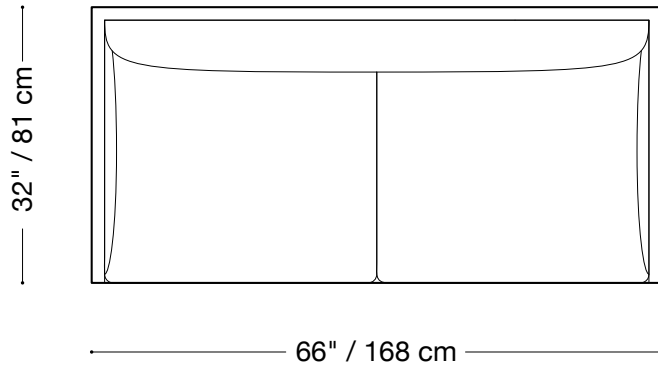

## Love seat

Length 61" / 168 cm

Depth 32" / 81 cm

Height 32" / 81 cm

Available in custom sizes to fit your apartment in both leather and fabric.