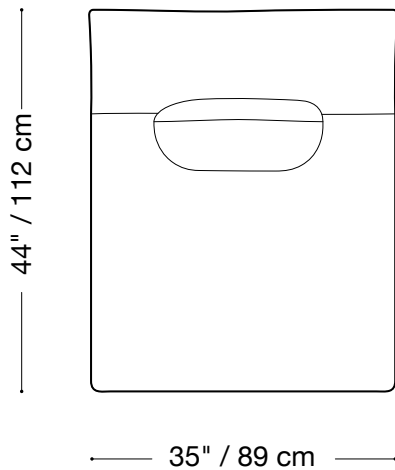

MONTAUK SOFA

Jill Outdoor

Armless Chair

Length 35" / 89 cm
Depth 44" / 112 cm
Height 28" / 71 cm

The Jill outdoor is made with a slipcover that can be removed and is composed of modular units. Multiple configurations are possible.

*Back pillows will add approx. 5" to height.