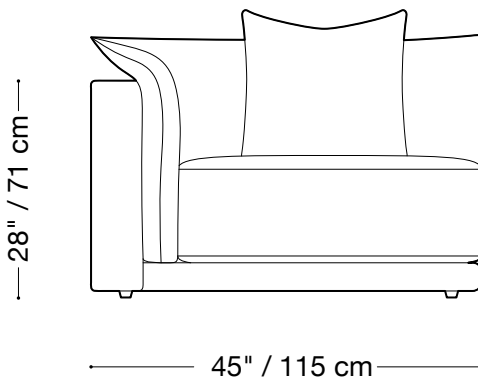

MONTAUK SOFA

Jill Outdoor

One arm chair

Length 45" / 115 cm
Depth 44" / 112 cm
Height 28" / 71 cm

The Jill outdoor is made with a slipcover that can be removed and is composed of modular units. Multiple configurations are possible.

*Back pillows will add approx. 5" to height.