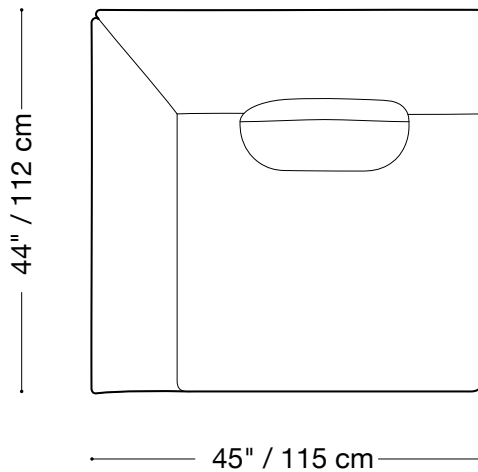

MONTAUK SOFA

Jill Outdoor

One arm chair

Length 45" / 115 cm
Depth 44" / 112 cm
Height 28" / 71 cm

The Jill outdoor is made with a slipcover that can be removed and is composed of modular units. Multiple configurations are possible.

*Back pillows will add approx. 5" to height.