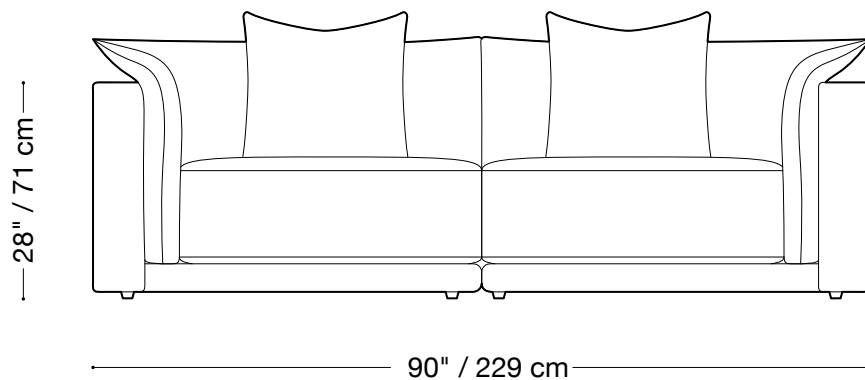

MONTAUK SOFA

Jill Outdoor

Loveseat (2 units)

Length 90" / 229 cm
Depth 44" / 112 cm
Height 28" / 71 cm

The Jill outdoor is made with a slipcover that can be removed and is composed of modular units. Multiple configurations are possible.

*Back pillows will add approx. 5" to height.