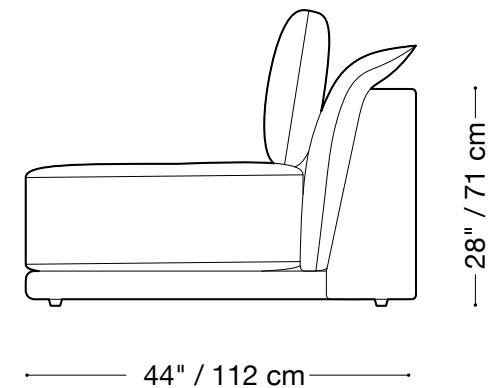

MONTAUK SOFA

Jill Outdoor

Armless Chair

Length 35" / 89 cm
Depth 44" / 112 cm
Height 28" / 71 cm

The Jill outdoor is made with a slipcover that can be removed and is composed of modular units. Multiple configurations are possible.

*Back pillows will add approx. 5" to height.