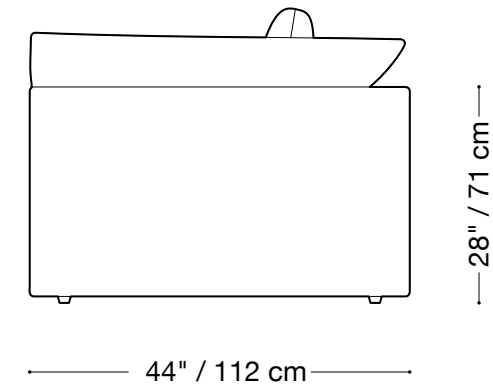

MONTAUK SOFA

Jill Outdoor

Loveseat (2 units)

Length 90" / 229 cm
Depth 44" / 112 cm
Height 28" / 71 cm

The Jill outdoor is made with a slipcover that can be removed and is composed of modular units. Multiple configurations are possible.

*Back pillows will add approx. 5" to height.