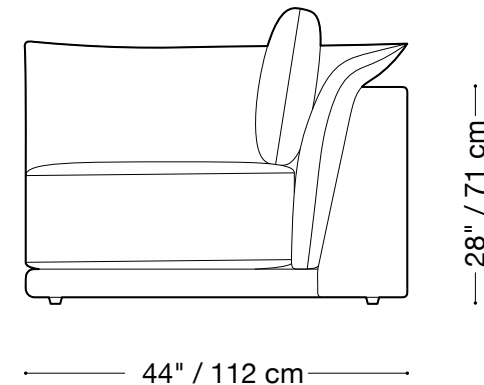

MONTAUK SOFA

Jill Outdoor

One arm chair

Length 45" / 115 cm
Depth 44" / 112 cm
Height 28" / 71 cm

The Jill outdoor is made with a slipcover that can be removed and is composed of modular units. Multiple configurations are possible.

*Back pillows will add approx. 5" to height.