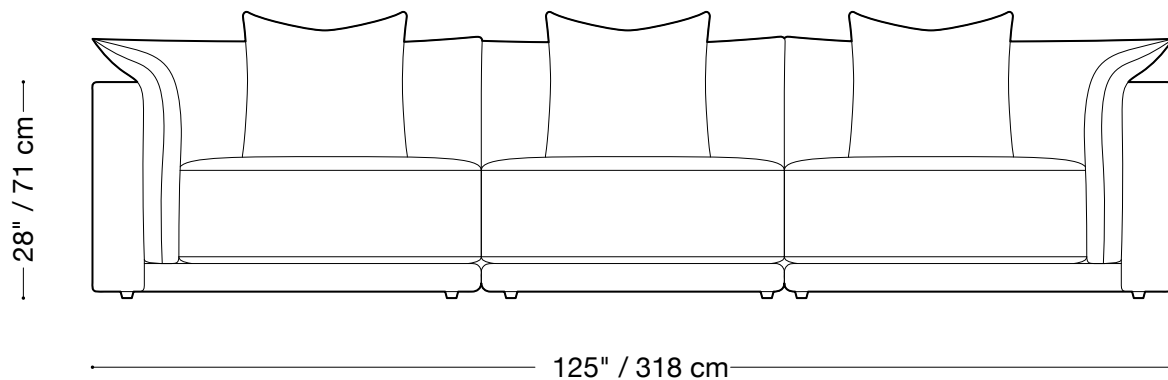

MONTAUK SOFA

Jill Outdoor

Sofa (3 units)

Length 125" / 318 cm
Depth 44" / 112 cm
Height 28" / 71 cm

The Jill outdoor is made with a slipcover that can be removed and is composed of modular units. Multiple configurations are possible.

*Back pillows will add approx. 5" to height.