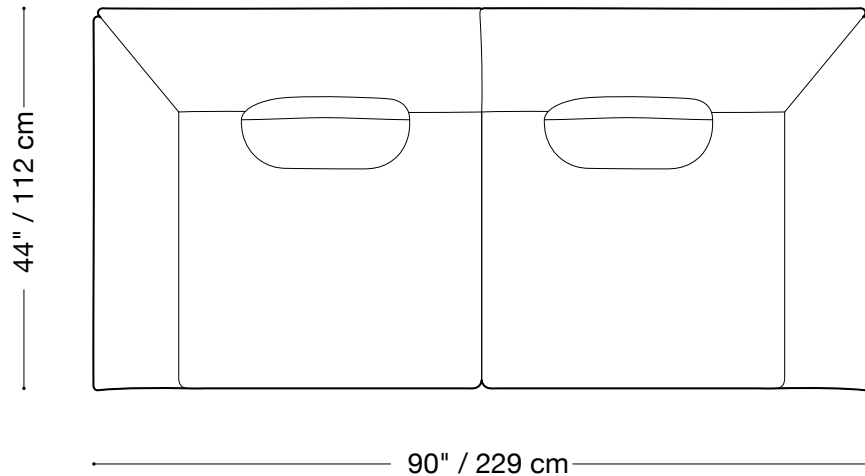

MONTAUK SOFA

Jill Outdoor

Loveseat (2 units)

Length 90" / 229 cm
Depth 44" / 112 cm
Height 28" / 71 cm

The Jill outdoor is made with a slipcover that can be removed and is composed of modular units. Multiple configurations are possible.

*Back pillows will add approx. 5" to height.