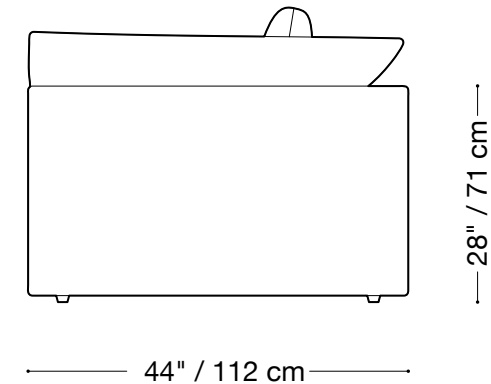

MONTAUK SOFA

Jill Outdoor

Sofa (3 units)

Length 125" / 318 cm
Depth 44" / 112 cm
Height 28" / 71 cm

The Jill outdoor is made with a slipcover that can be removed and is composed of modular units. Multiple configurations are possible.

*Back pillows will add approx. 5" to height.