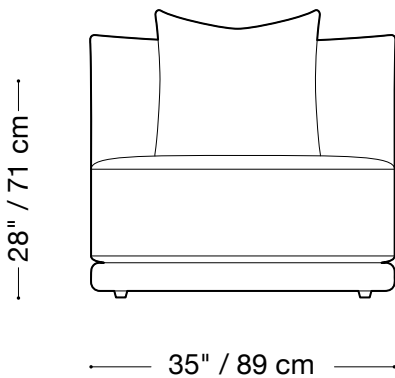

MONTAUK SOFA

Jill Outdoor

Armless Chair

Length 35" / 89 cm
Depth 44" / 112 cm
Height 28" / 71 cm

The Jill outdoor is made with a slipcover that can be removed and is composed of modular units. Multiple configurations are possible.

*Back pillows will add approx. 5" to height.