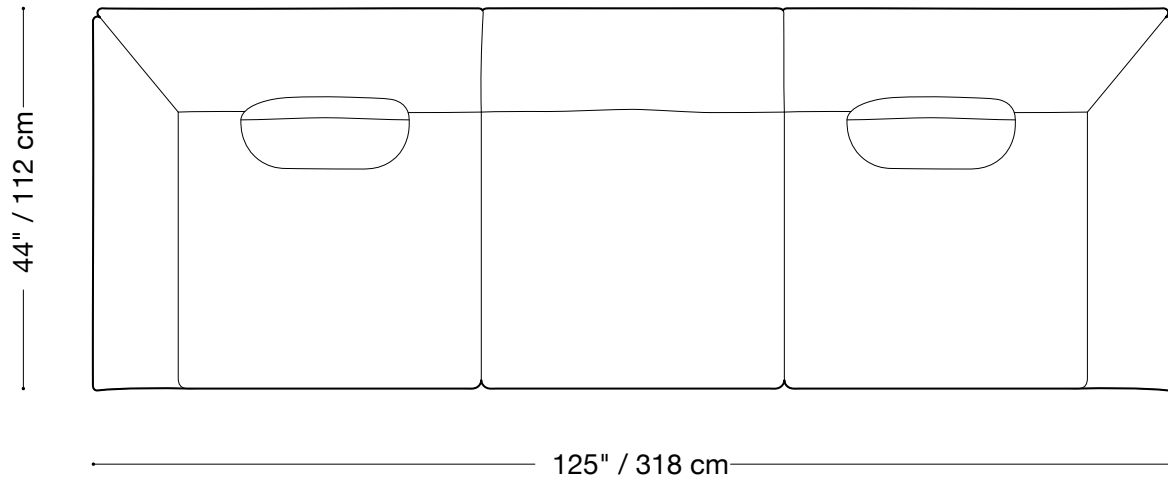

MONTAUK SOFA

Jill Outdoor

Sofa (3 units)

Length 125" / 318 cm
Depth 44" / 112 cm
Height 28" / 71 cm

The Jill outdoor is made with a slipcover that can be removed and is composed of modular units. Multiple configurations are possible.

*Back pillows will add approx. 5" to height.